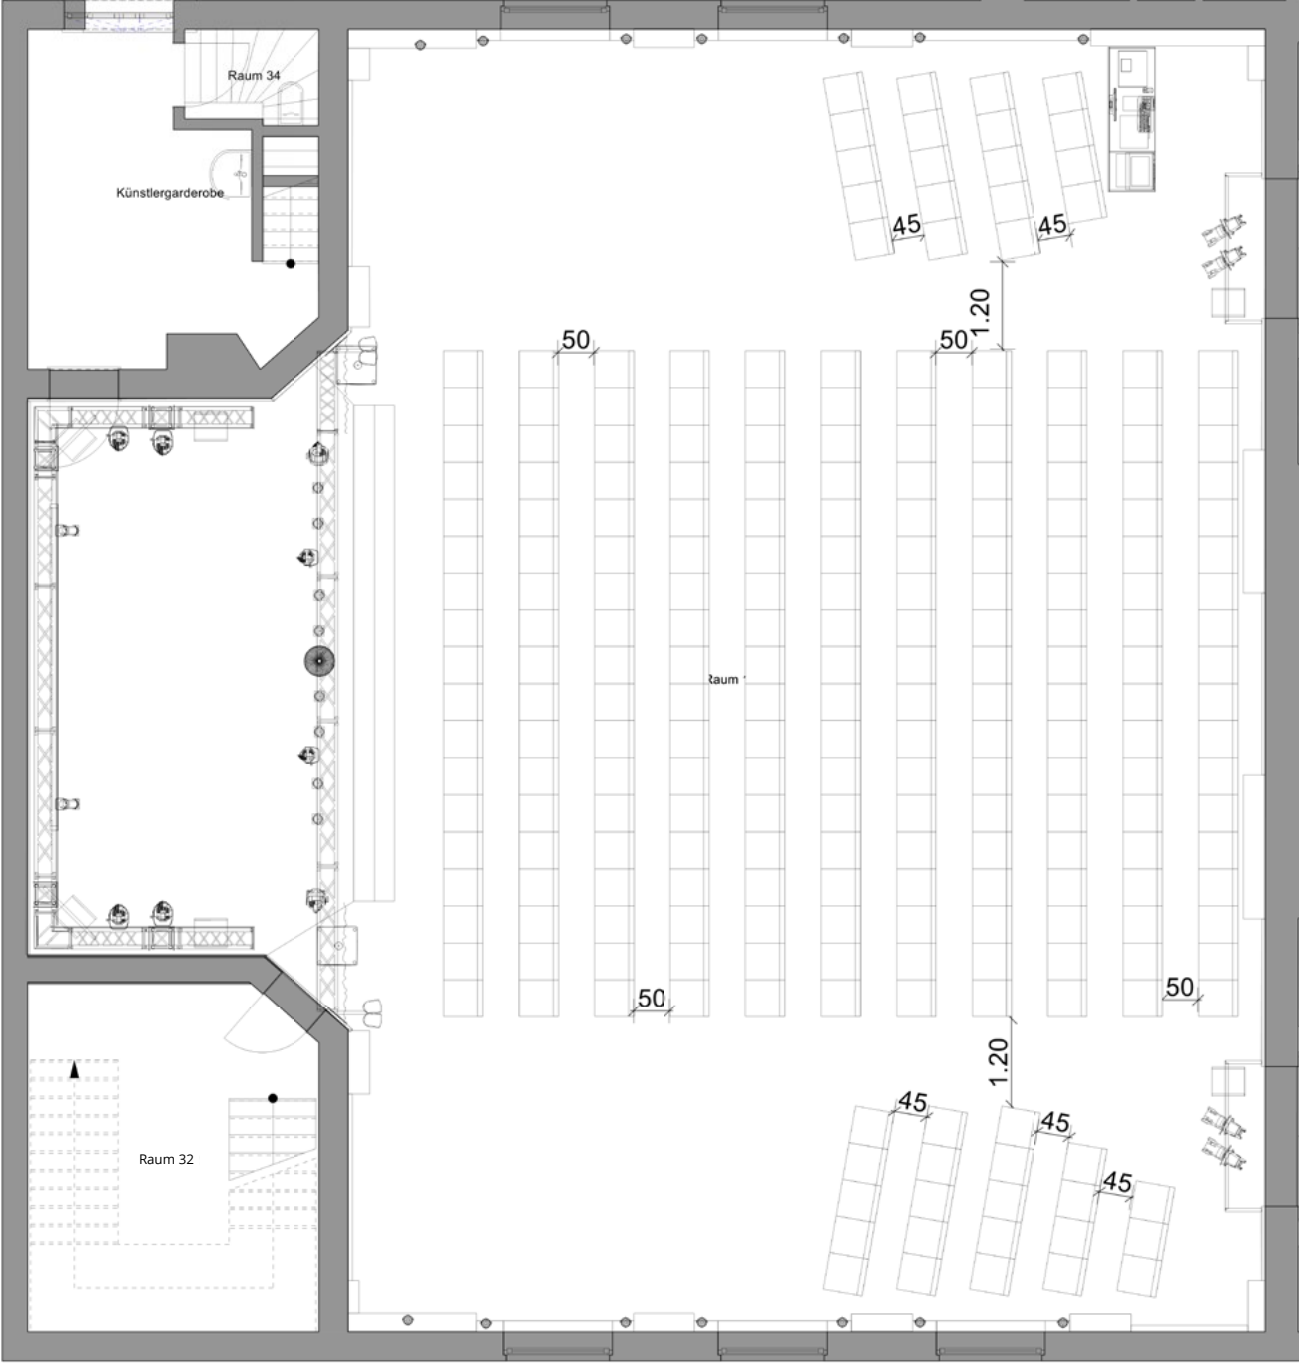

**THEATRE** | 220 PAX

Individual variants are possible.

**THEATRE** | 230 PAX

Individual variants are possible.

**THEATRE | 240 PAX**

Individual variants are possible.

**THEATRE** | 250 PAX

Individual variants are possible.