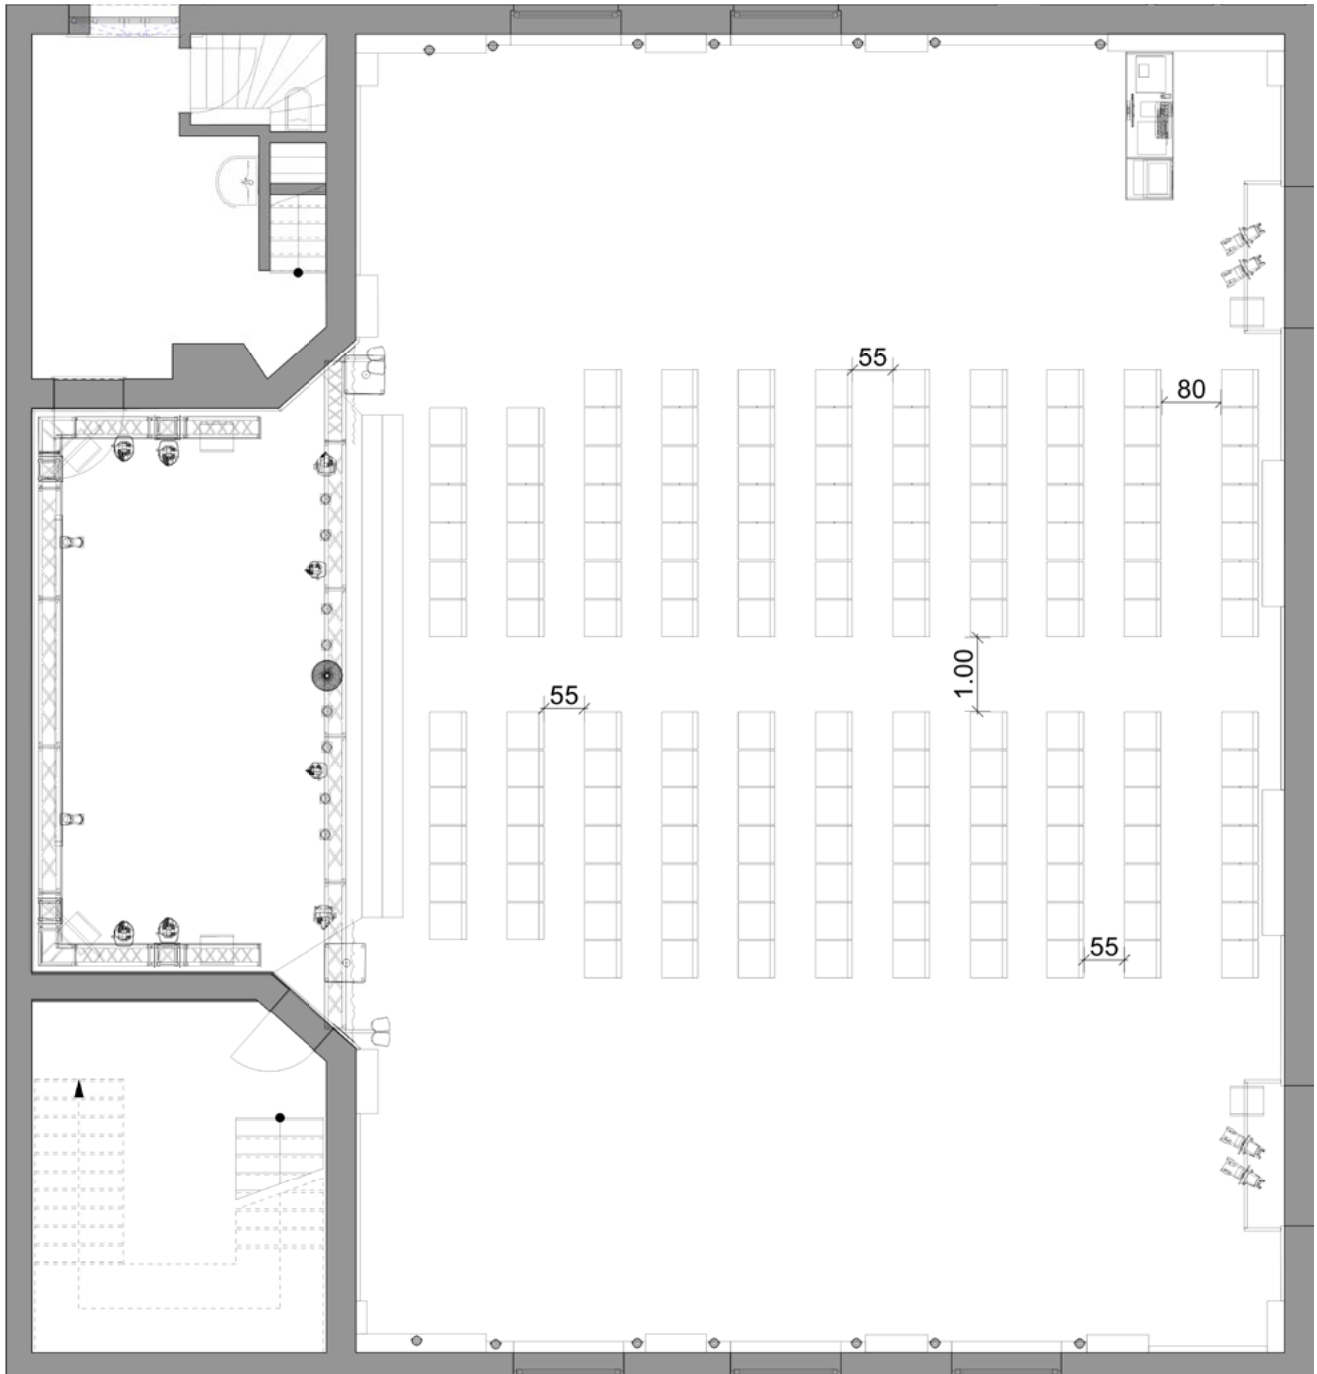

THEATRE | 150 PAX

Individual variants are possible.