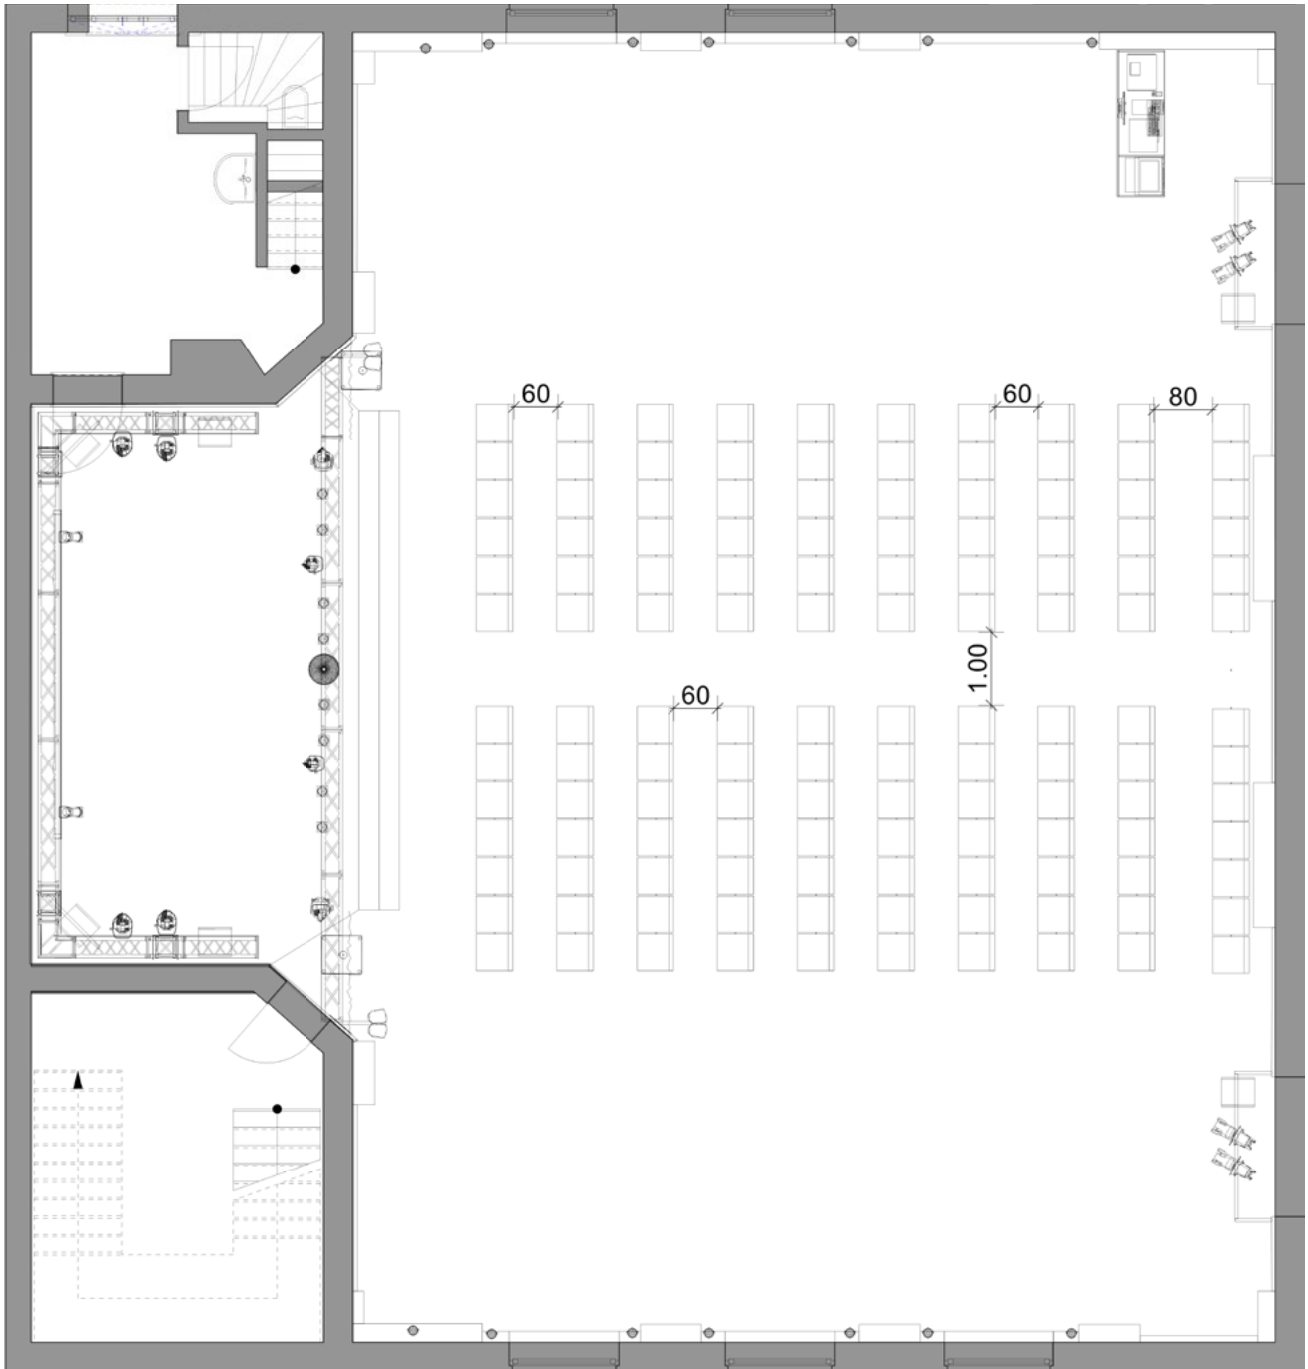

# THEATRE STYLE SAMPLE SEATING

---

**THEATRE** | 70 PAX

Individual variants are possible.

**THEATRE** | 80 PAX

Individual variants are possible.

**THEATRE** | 90 PAX

Individual variants are possible.

**THEATRE** | 100 PAX

Individual variants are possible.

**THEATRE** | 110 PAX

Individual variants are possible.

**THEATRE** | 120 PAX

Individual variants are possible.

**THEATRE** | 130 PAX

Individual variants are possible.