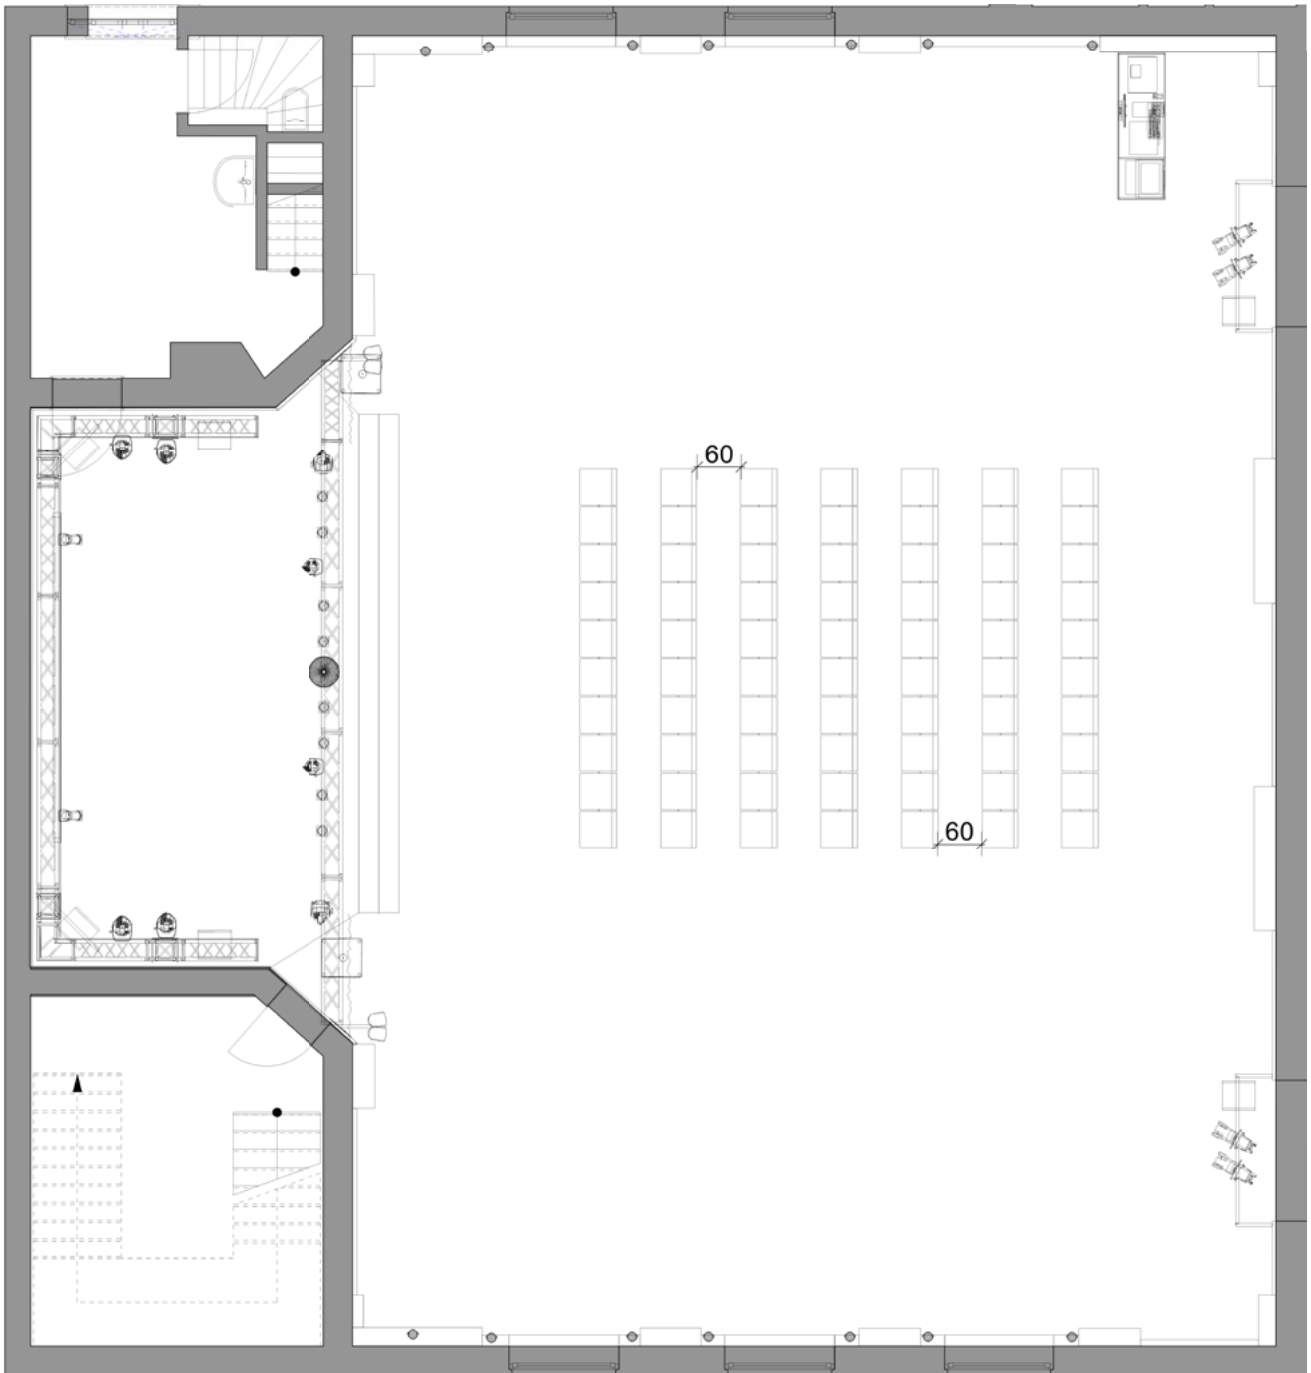

# THEATRE STYLE SAMPLE SEATING

---

**THEATRE** | 70 PAX

Individual variants are possible.

**THEATRE** | 80 PAX

Individual variants are possible.

**THEATRE** | 90 PAX

Individual variants are possible.