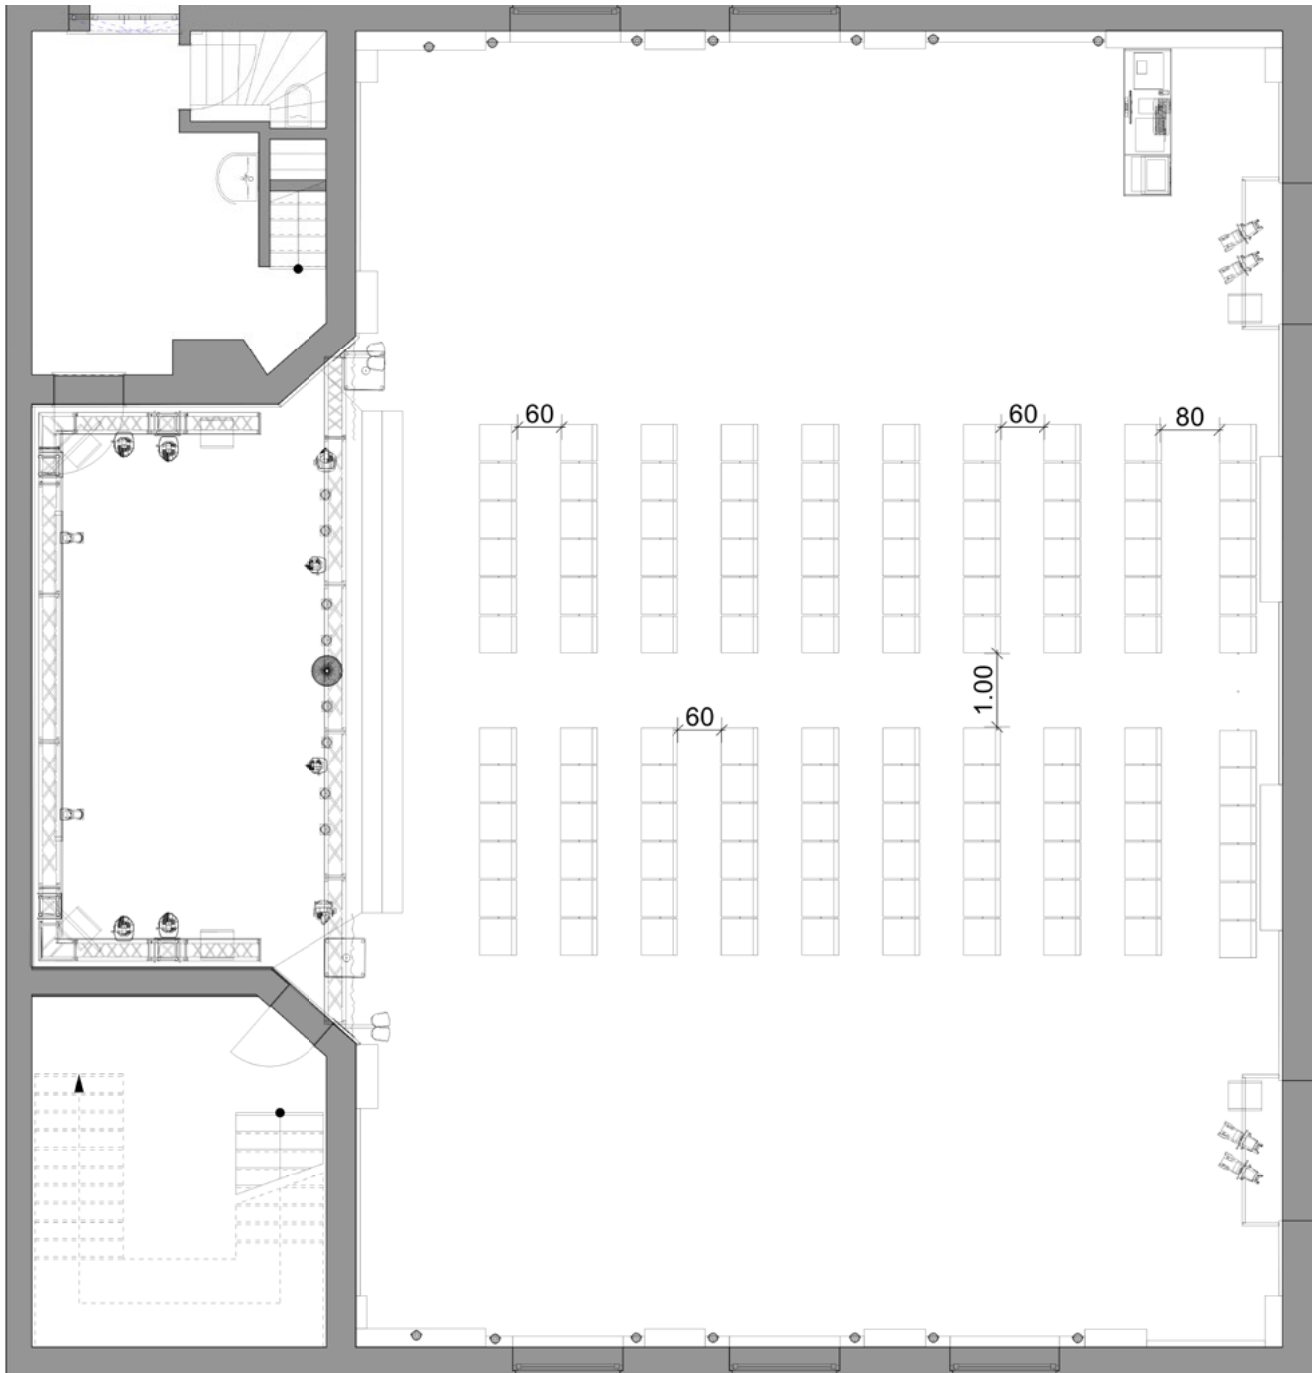

# THEATRE STYLE SAMPLE SEATING

---

**THEATRE** | 70 PAX

Individual variants are possible.

**THEATRE** | 80 PAX

Individual variants are possible.

**THEATRE** | 90 PAX

Individual variants are possible.

**THEATRE** | 100 PAX

Individual variants are possible.

**THEATRE** | 110 PAX

Individual variants are possible.

**THEATRE** | 120 PAX

Individual variants are possible.

**THEATRE** | 130 PAX

Individual variants are possible.