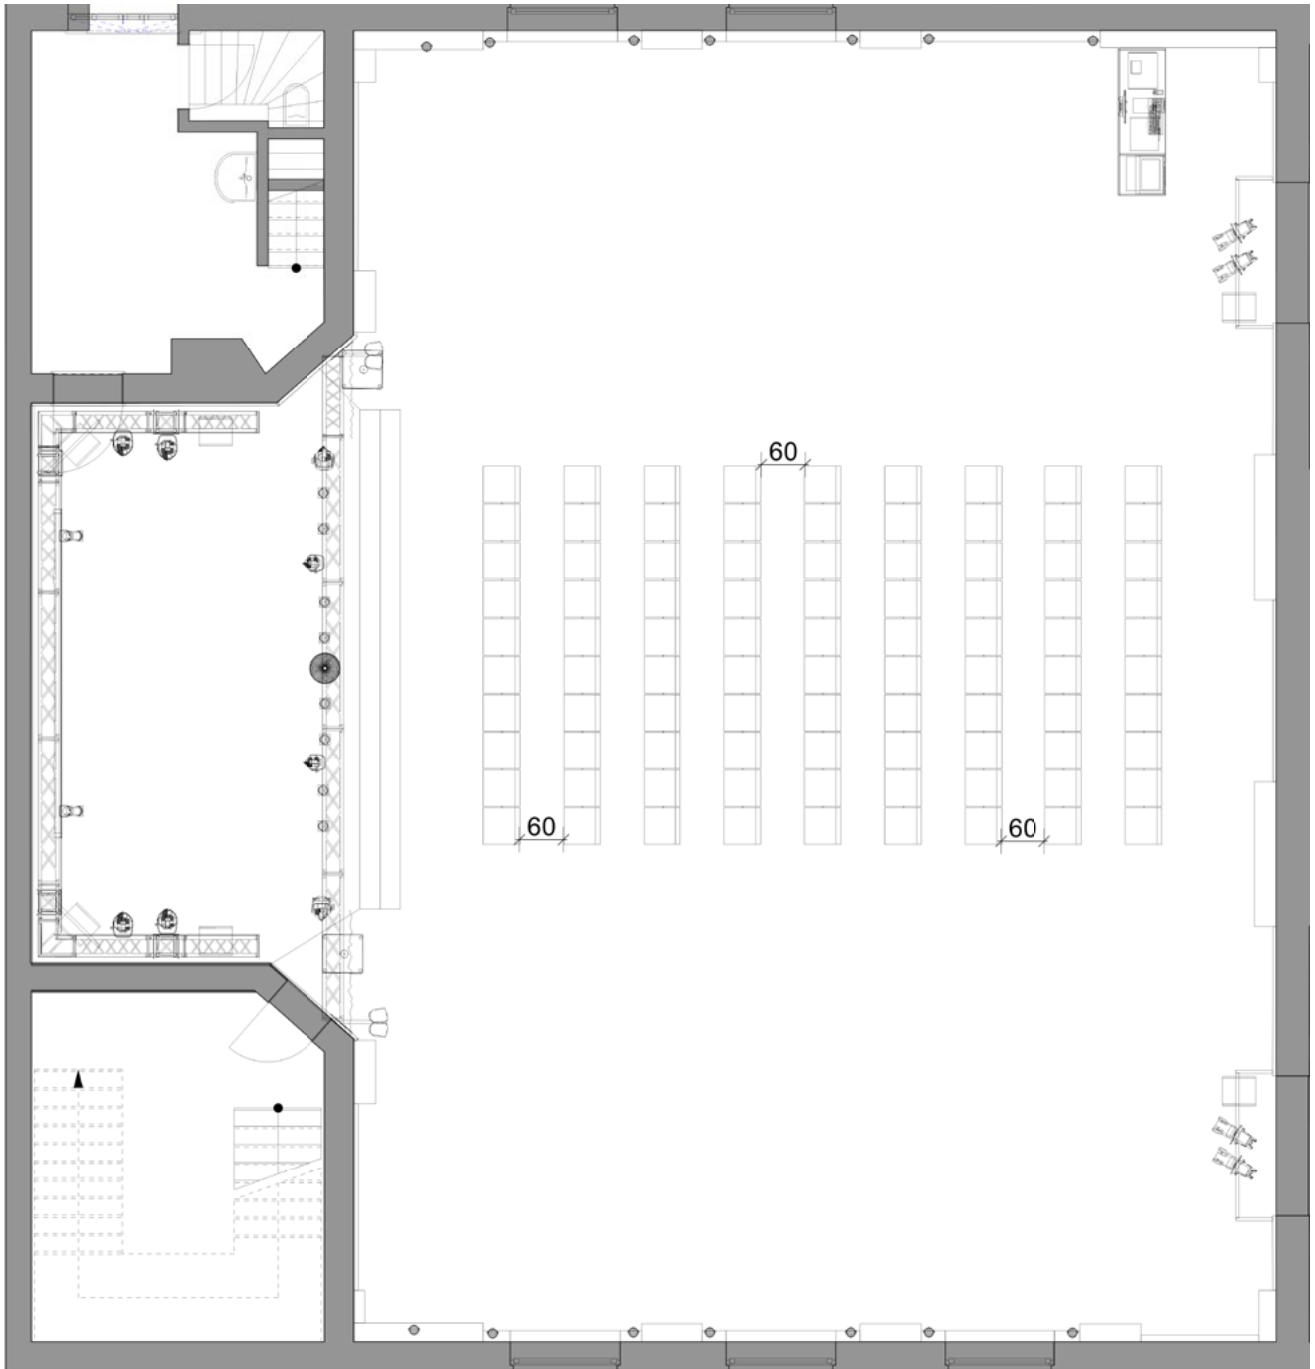

# THEATRE STYLE SAMPLE SEATING

---

**THEATRE** | 70 PAX

Individual variants are possible.

**THEATRE** | 80 PAX

Individual variants are possible.

**THEATRE** | 90 PAX

Individual variants are possible.

**THEATRE** | 100 PAX

Individual variants are possible.

**THEATRE** | 110 PAX

Individual variants are possible.

**THEATRE** | 120 PAX

Individual variants are possible.

**THEATRE** | 130 PAX

Individual variants are possible.