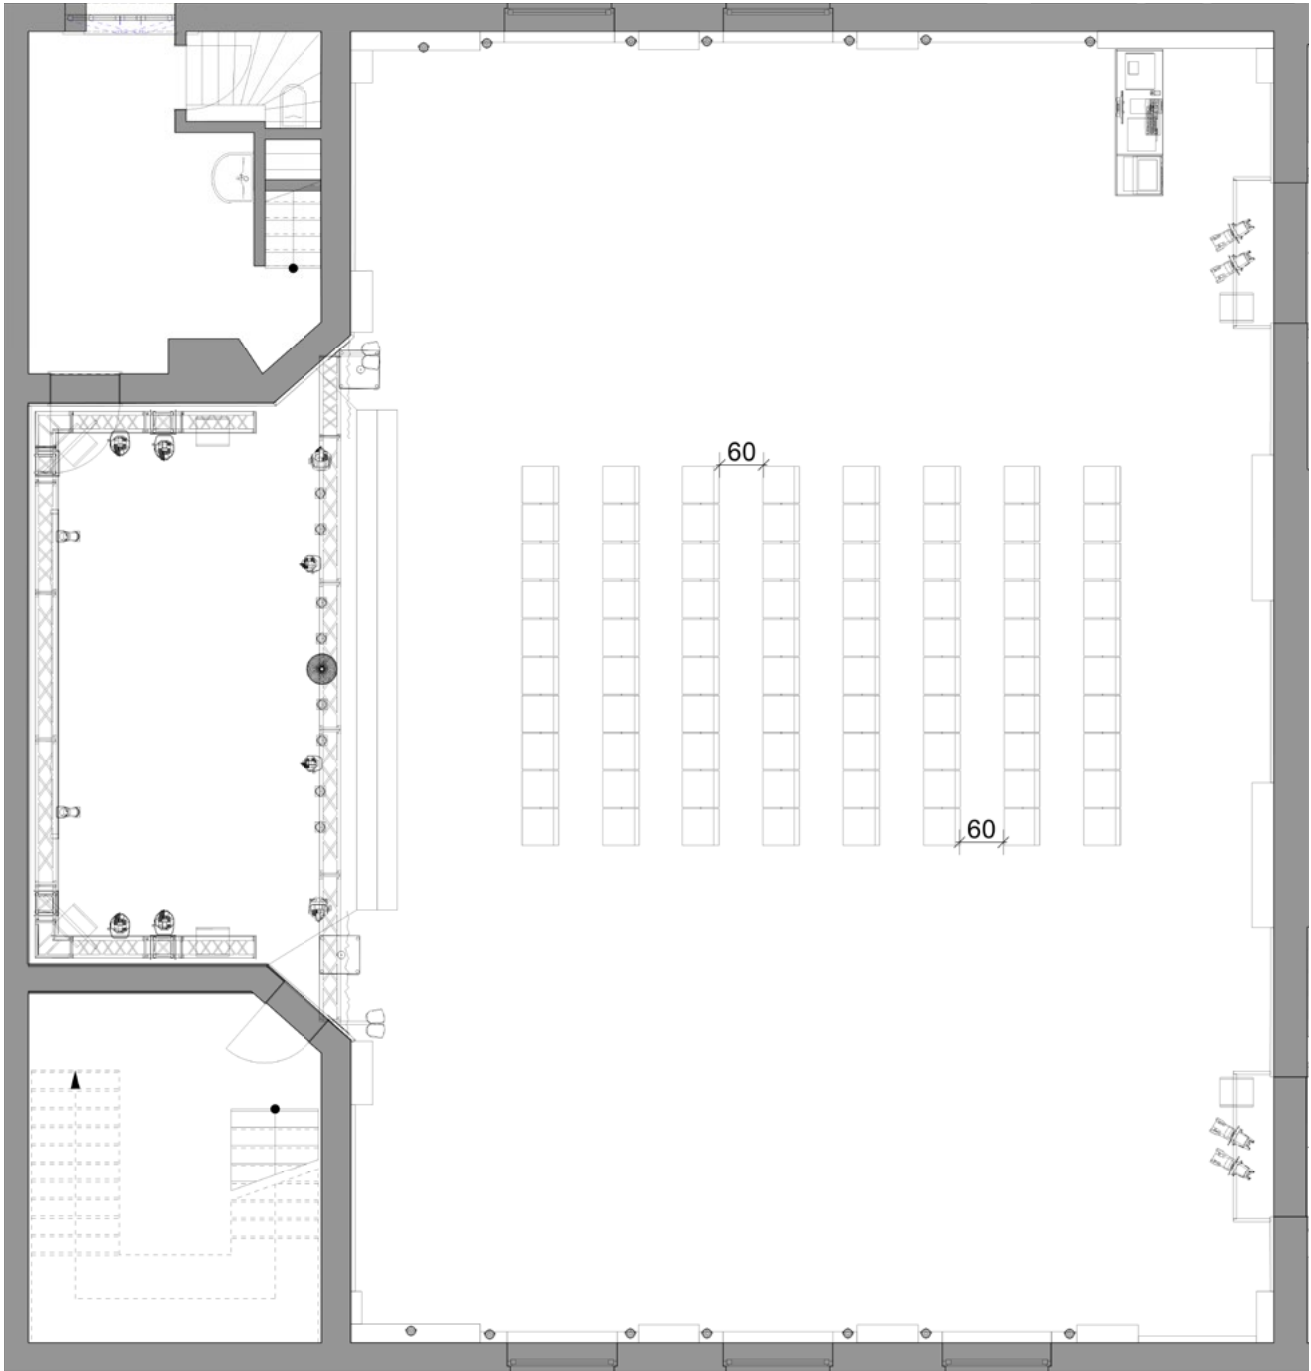

# THEATRE STYLE SAMPLE SEATING

---

**THEATRE** | 70 PAX

Individual variants are possible.

**THEATRE** | 80 PAX

Individual variants are possible.

**THEATRE** | 90 PAX

Individual variants are possible.