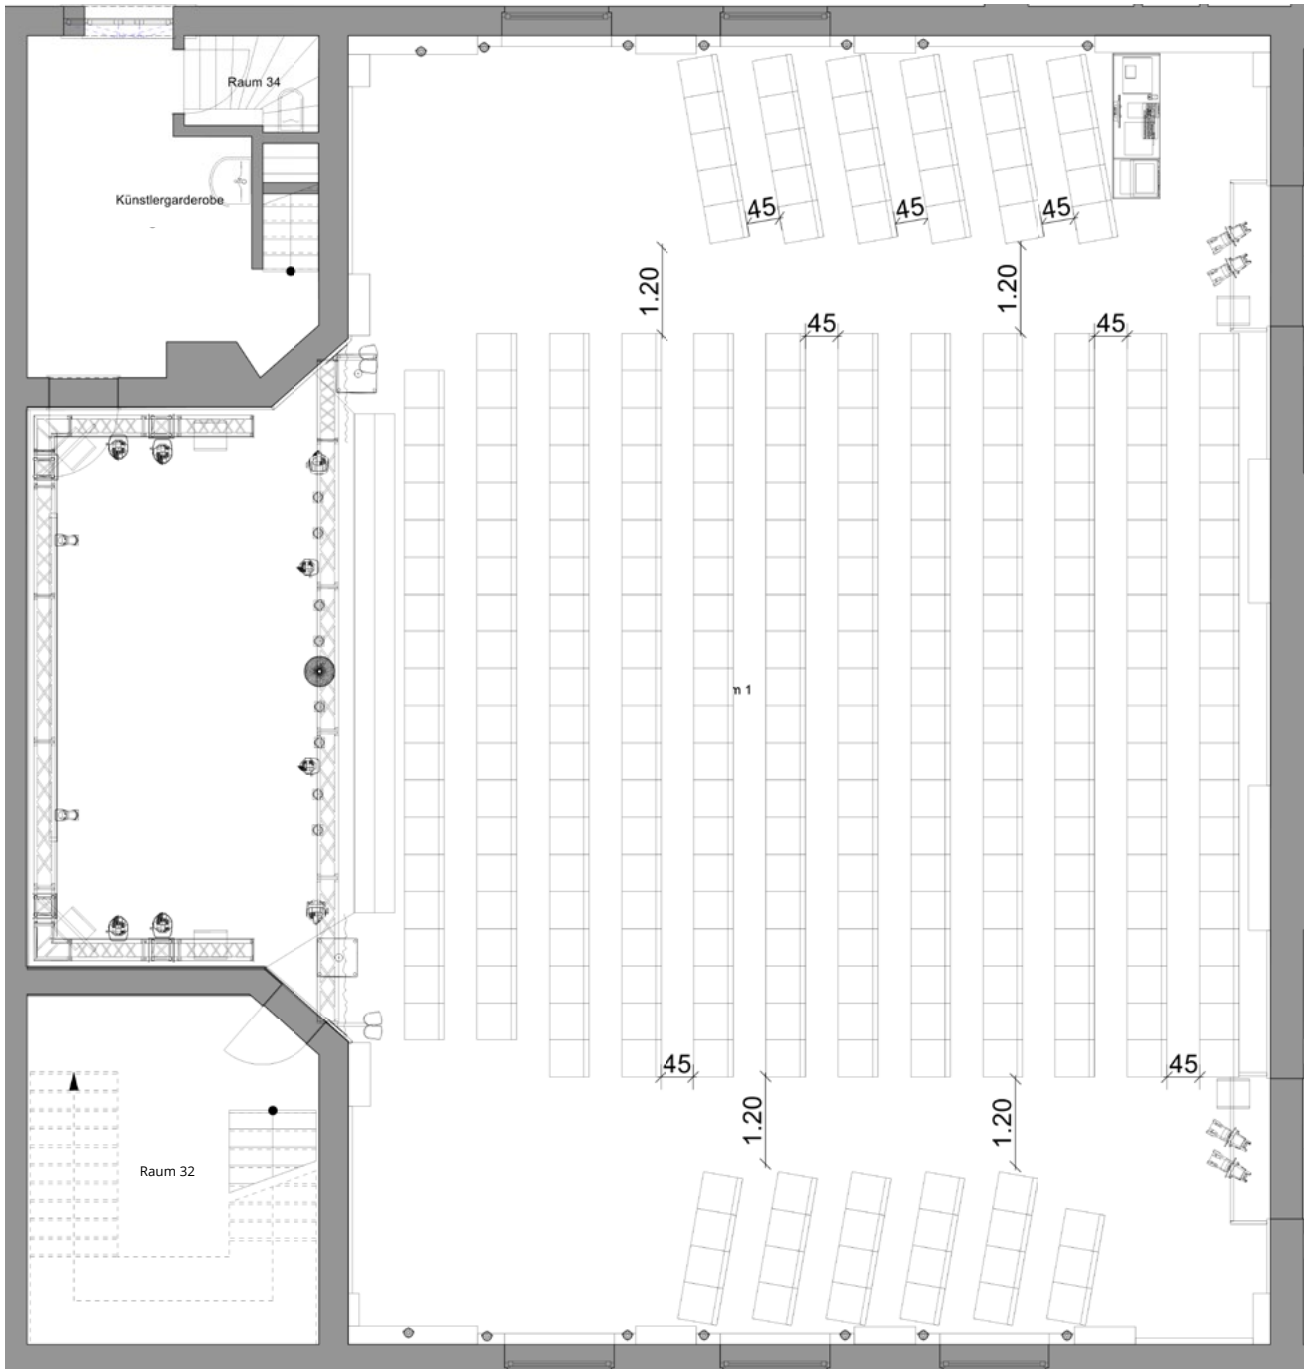

**THEATRE** | 260 PAX

Individual variants are possible.

**THEATRE** | 270 PAX

Individual variants are possible.

**THEATRE** | 280 PAX

Individual variants are possible.

**THEATRE** | 290 PAX

Individual variants are possible.