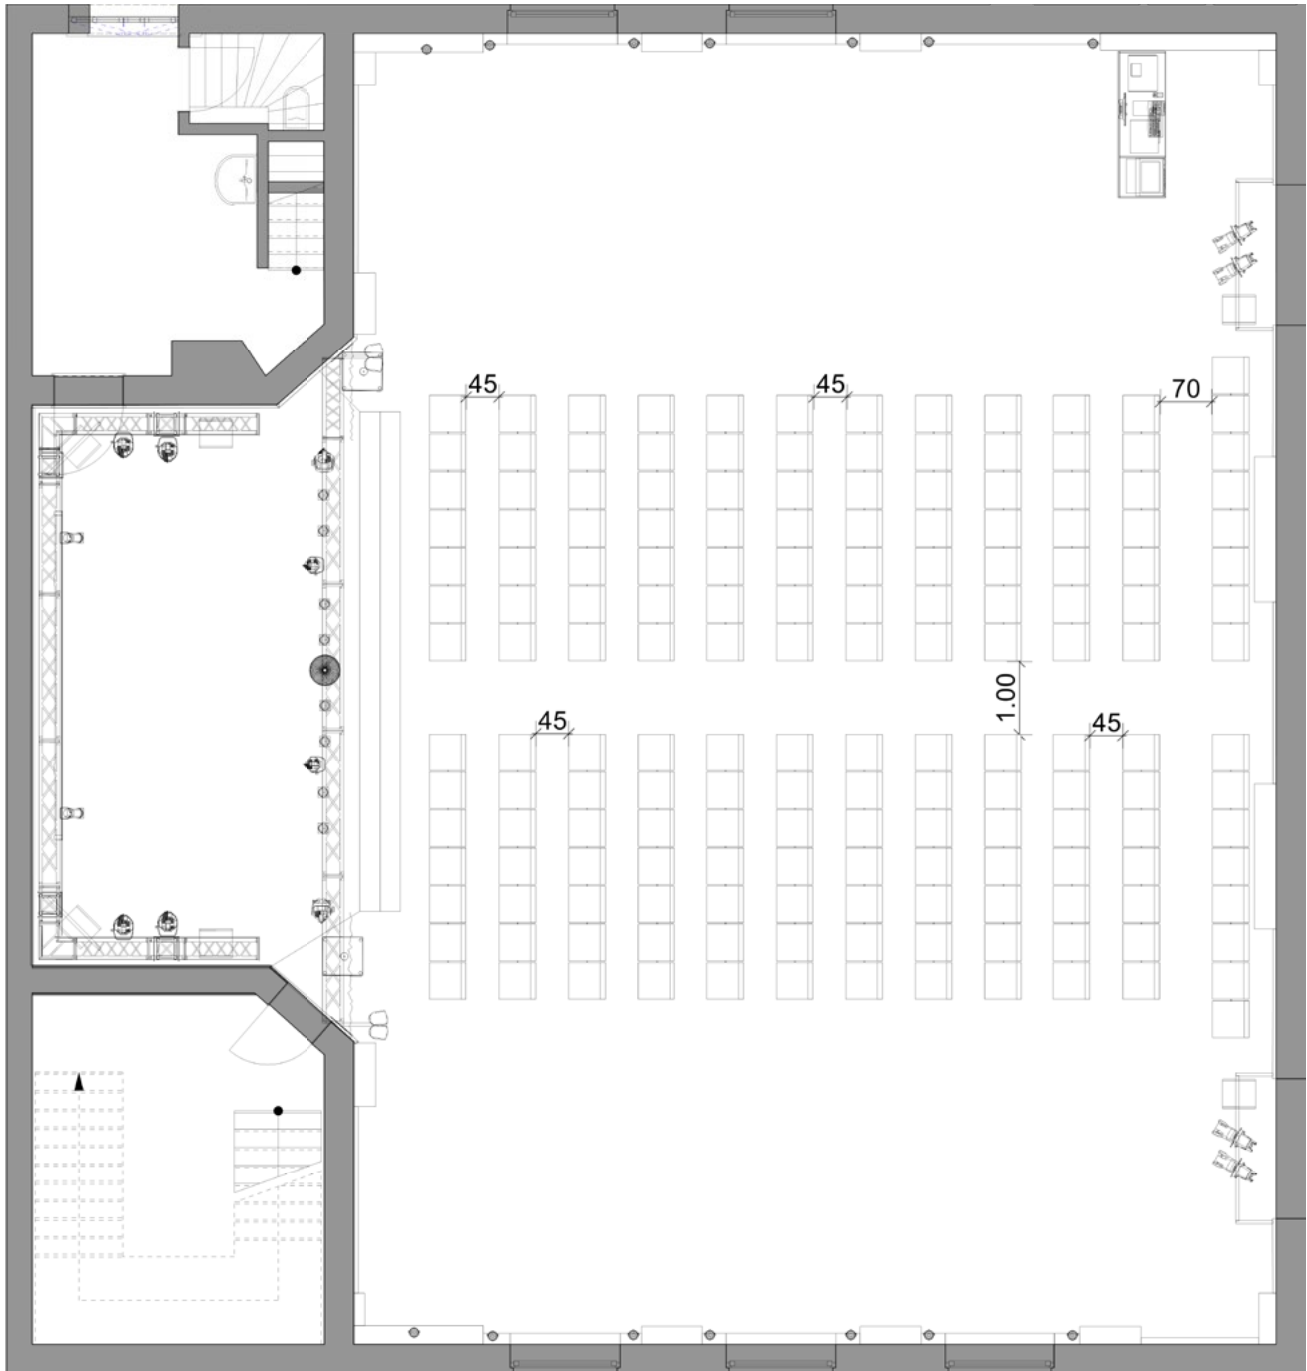

**THEATRE** | 140 PAX

Individual variants are possible.

**THEATRE** | 150 PAX

Individual variants are possible.

**THEATRE | 160 PAX**

Individual variants are possible.

**THEATRE** | 170 PAX

Individual variants are possible.