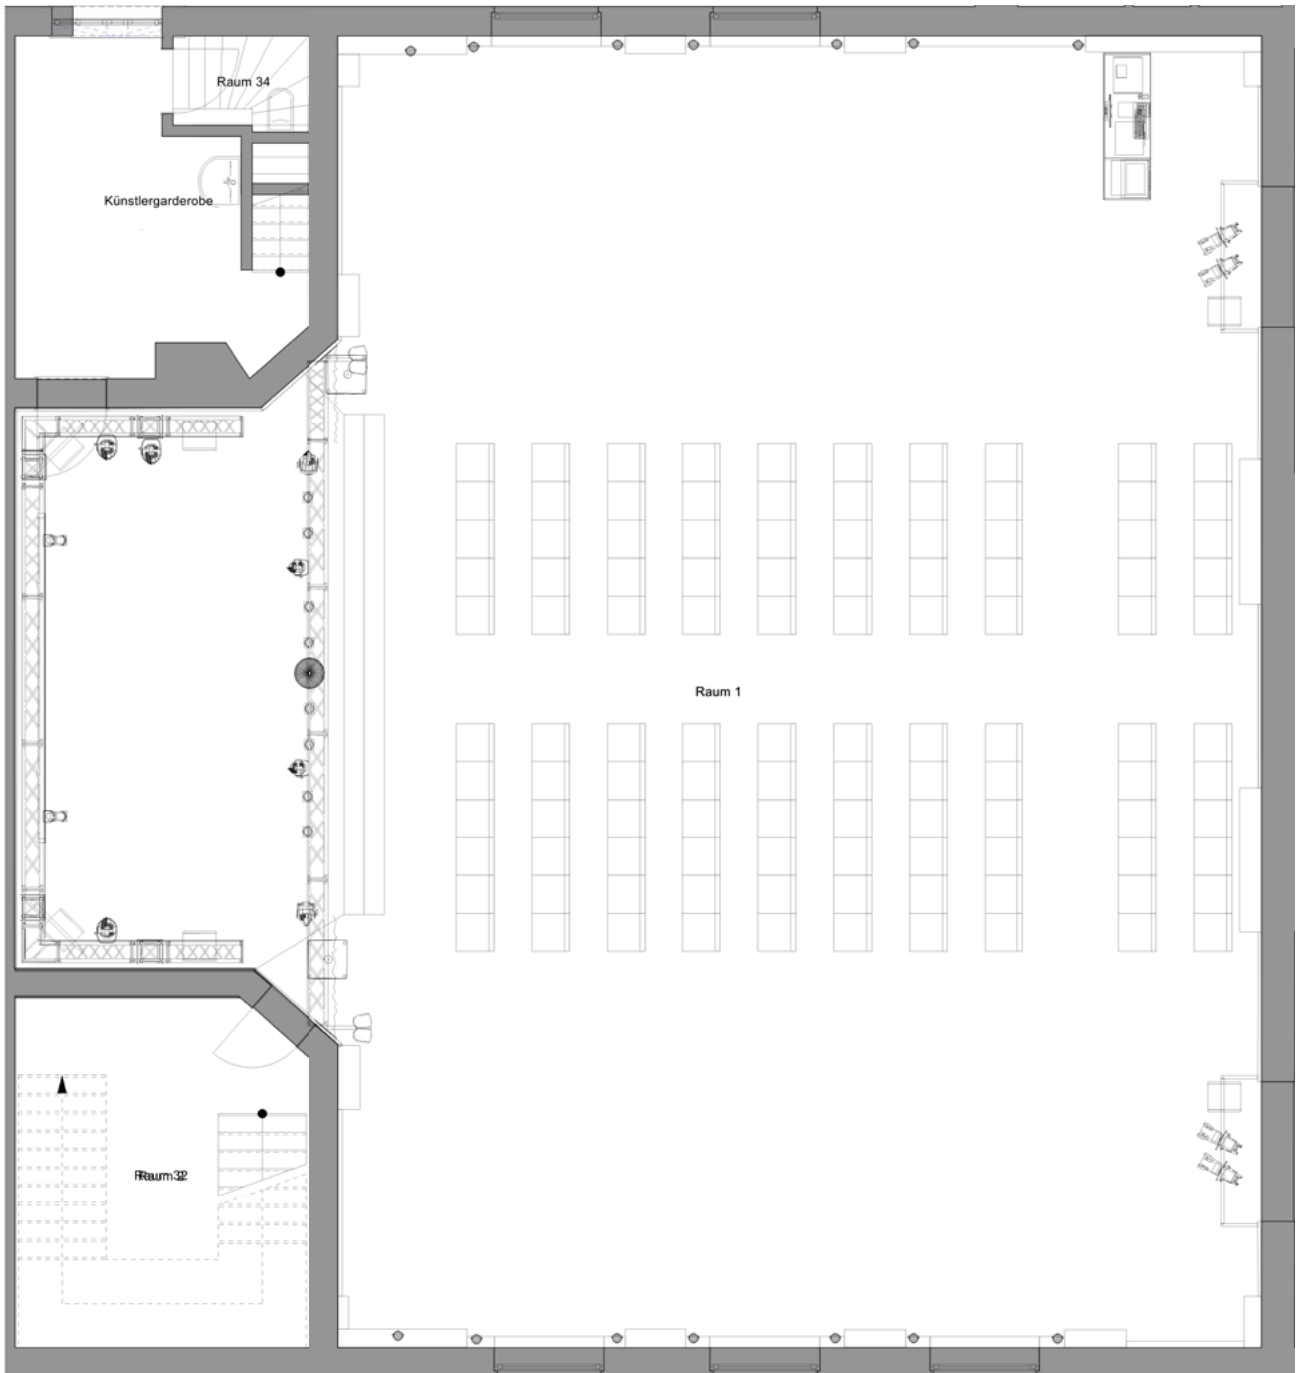

# THEATRE STYLE SAMPLE SEATING

---

**THEATRE** | 70 PAX

Individual variants are possible.

**THEATRE** | 80 PAX

Individual variants are possible.

**THEATRE** | 90 PAX

Individual variants are possible.

**THEATRE** | 100 PAX

Individual variants are possible.

**THEATRE** | 110 PAX

Individual variants are possible.

**THEATRE** | 120 PAX

Individual variants are possible.

**THEATRE** | 130 PAX

Individual variants are possible.