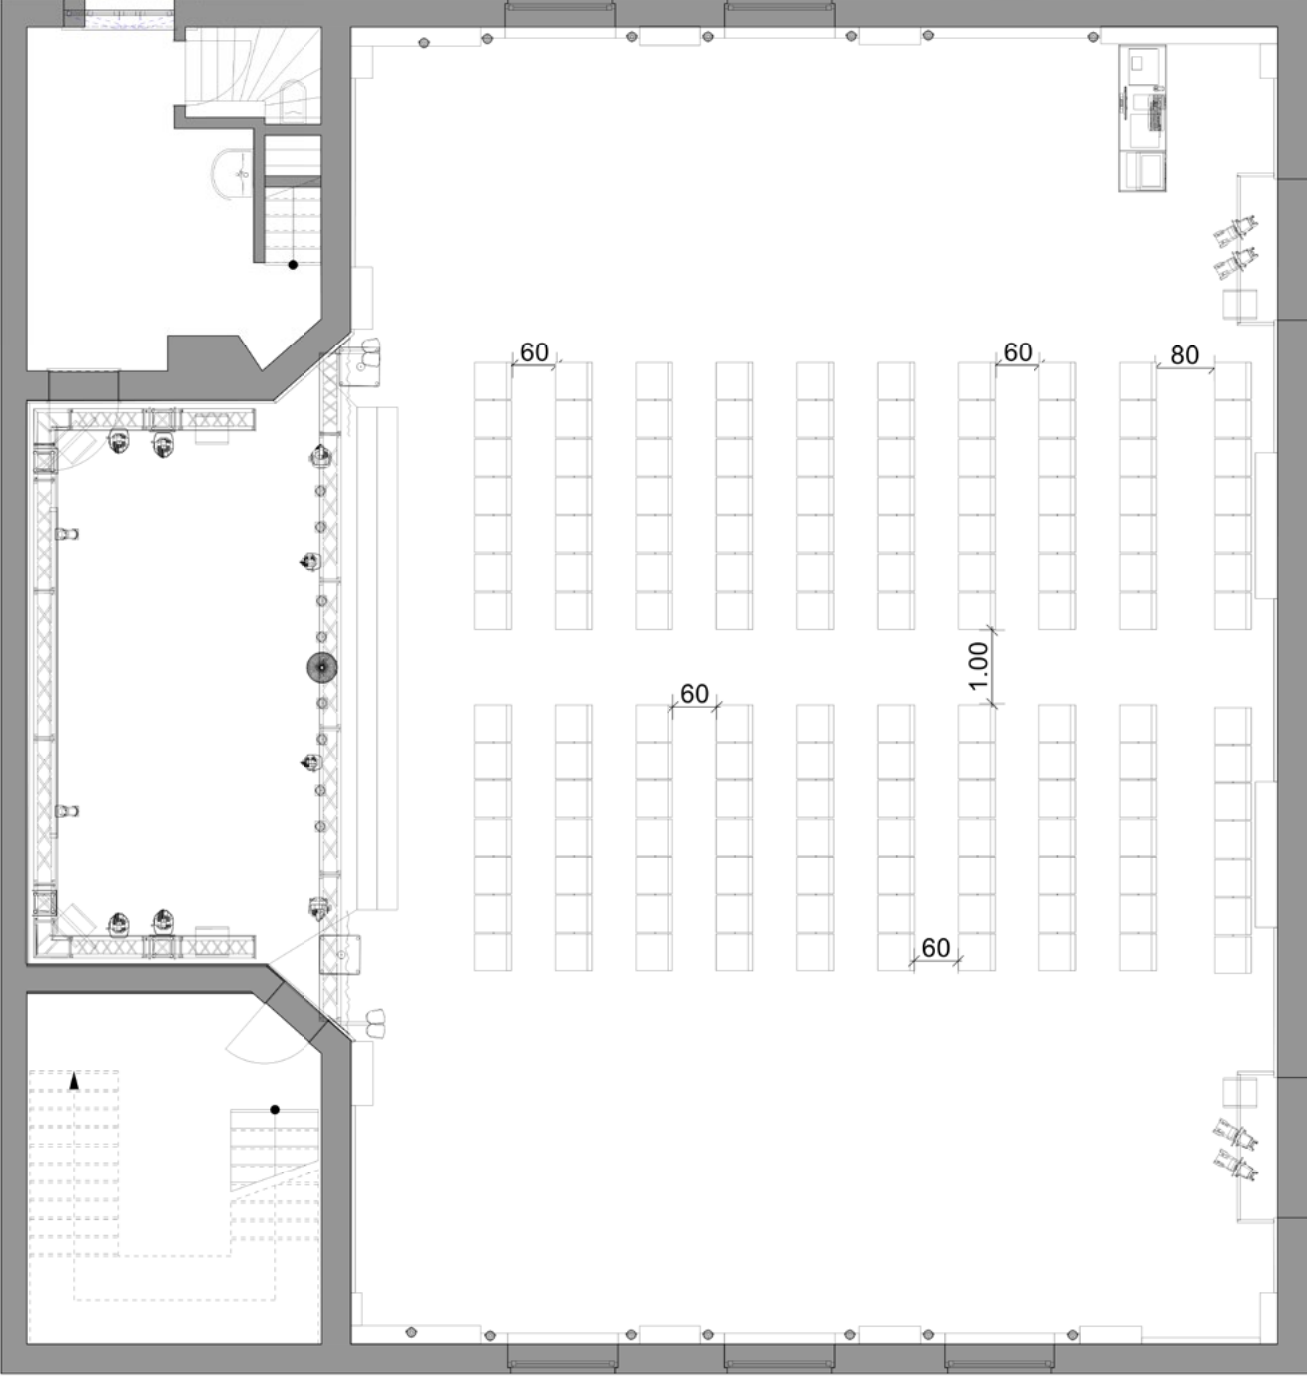

THEATRE | 140 PAX

Individual variants are possible.