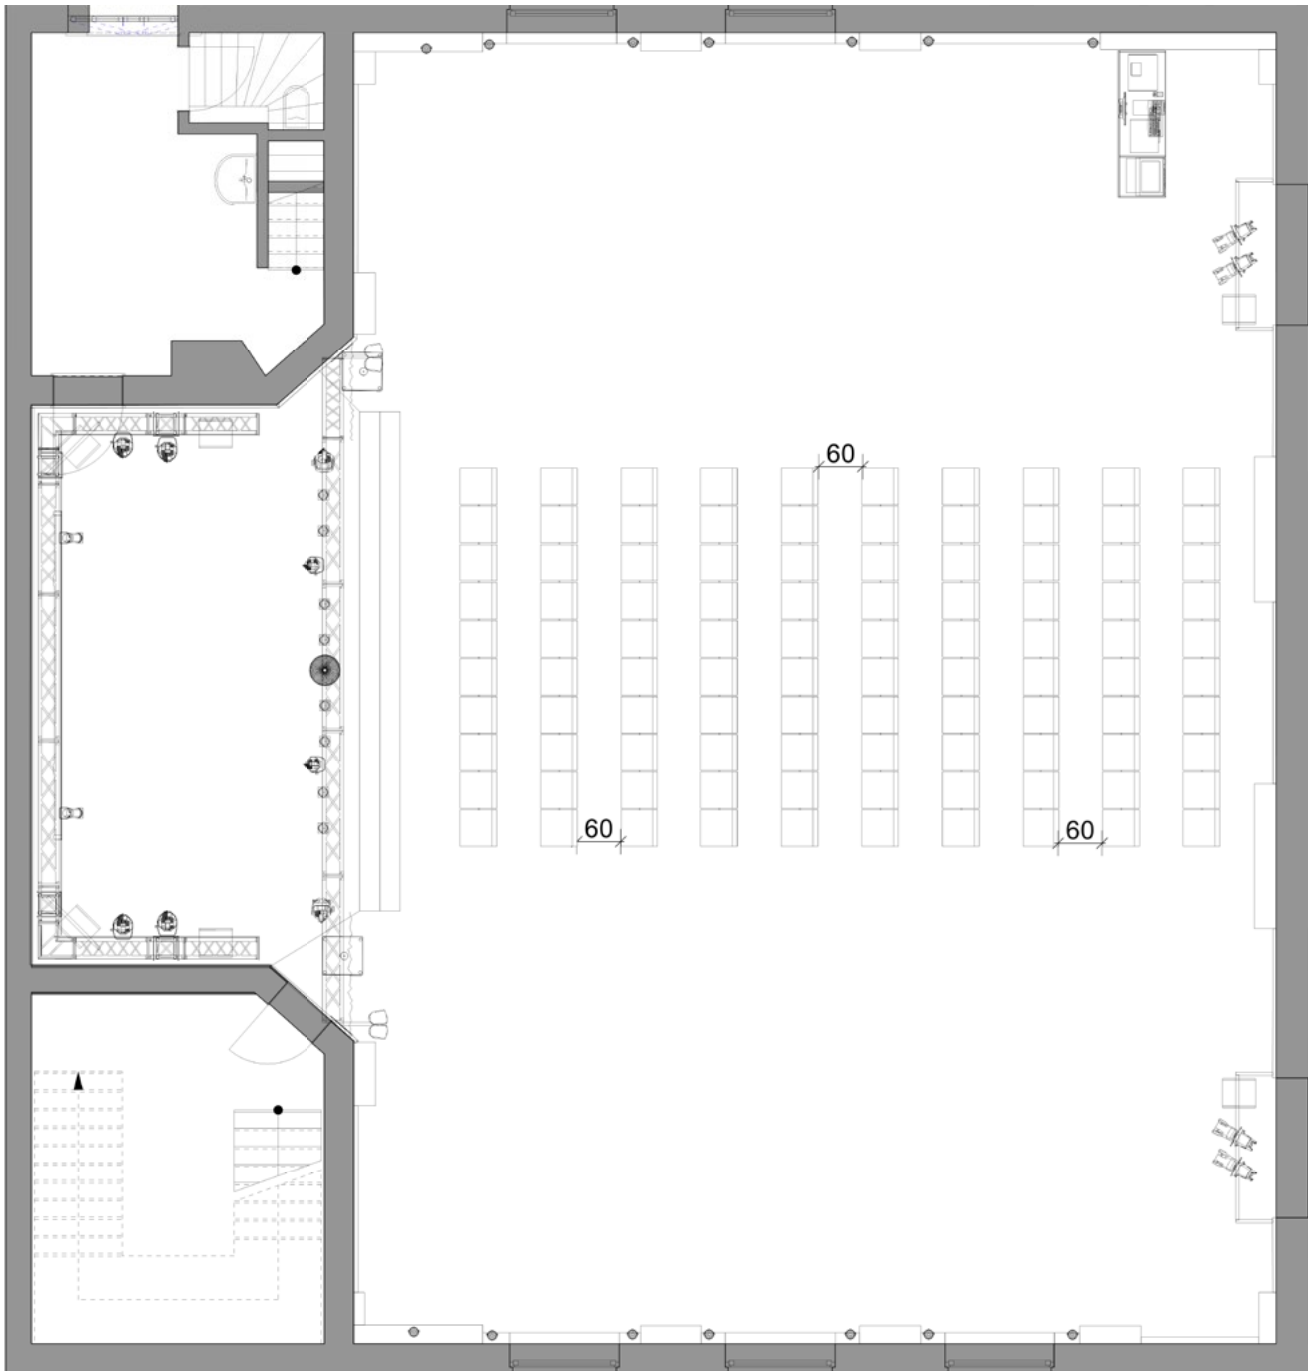

THEATRE | 100 PAX

Individual variants are possible.