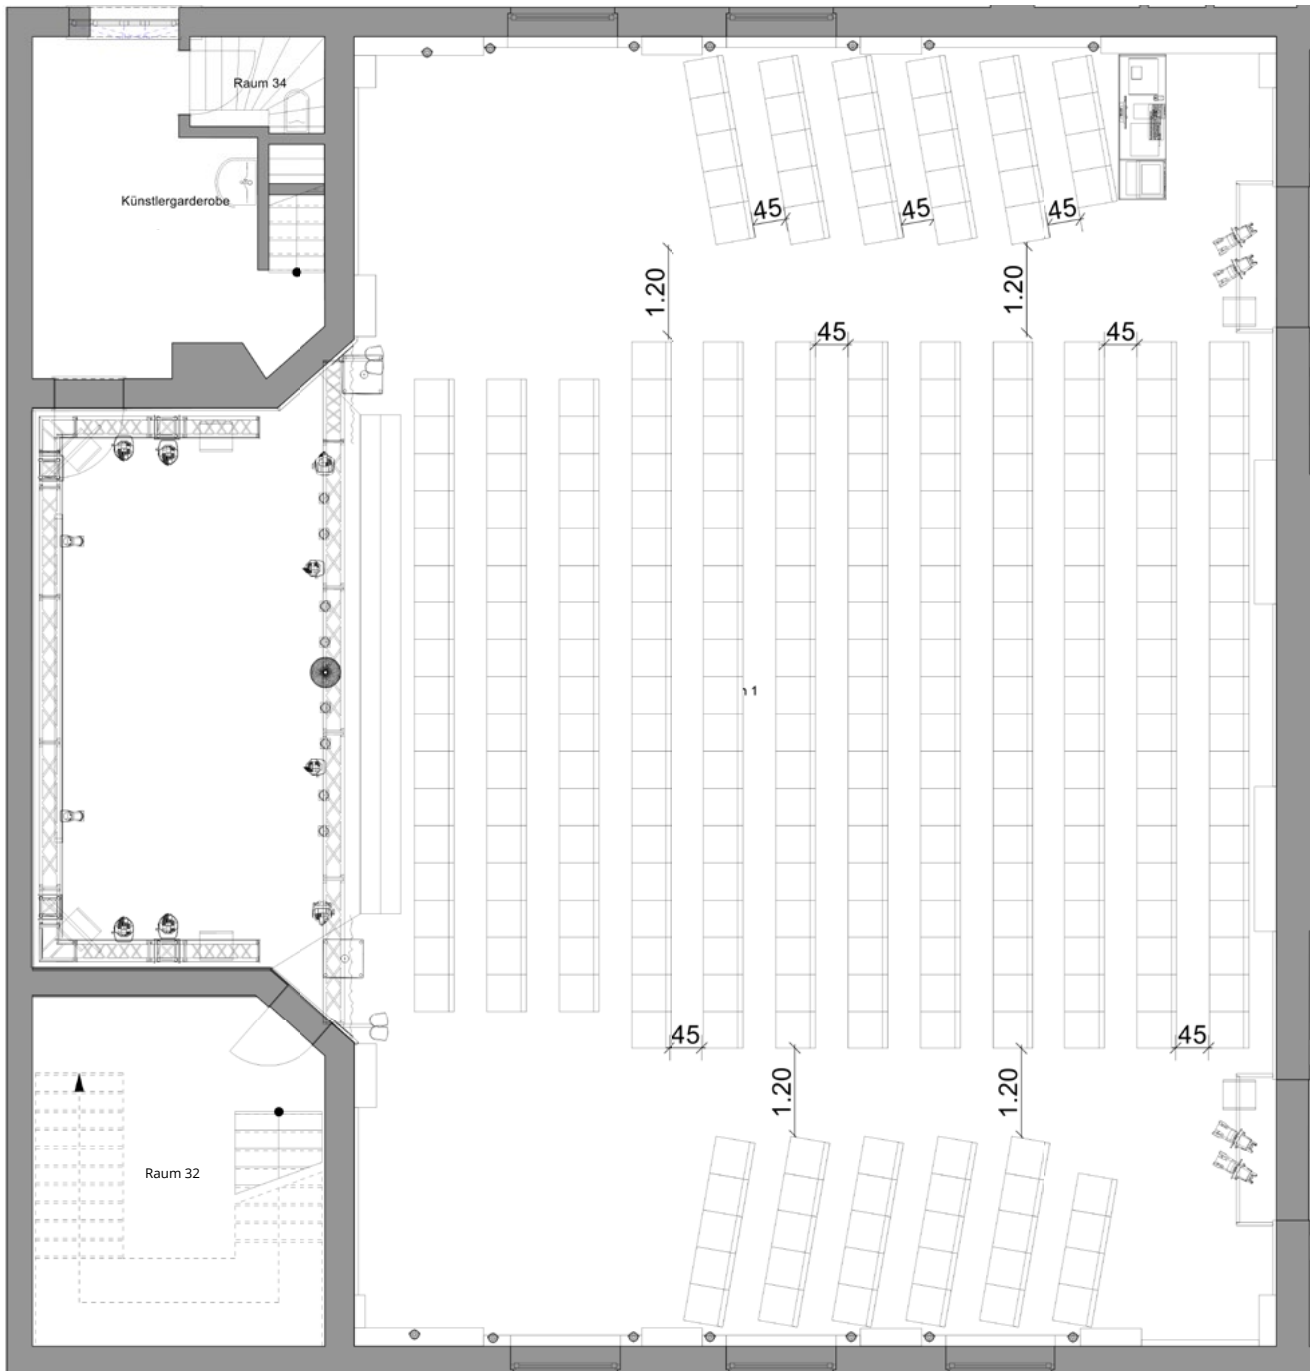

**THEATRE** | 260 PAX

Individual variants are possible.

**THEATRE** | 270 PAX

Individual variants are possible.

**THEATRE** | 280 PAX

Individual variants are possible.

**THEATRE** | 290 PAX

Individual variants are possible.