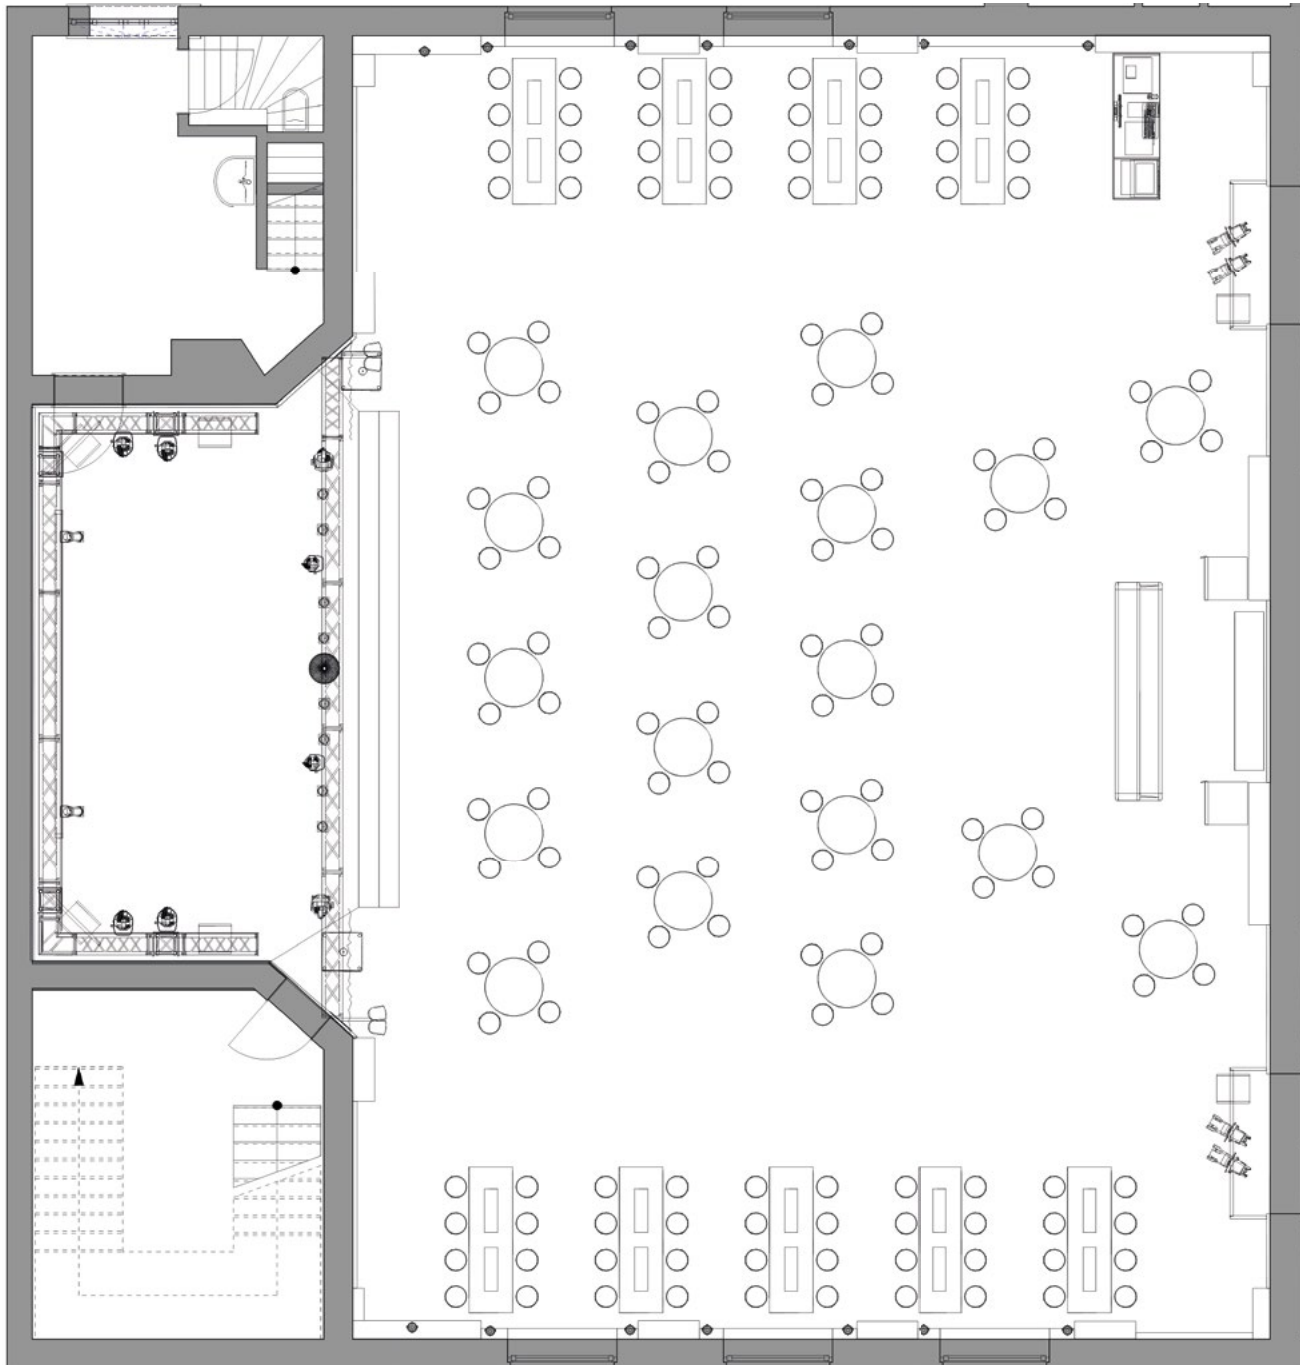

RECEPTION SAMPLE SEATING

RECEPTION | 52 PAX

Individual variants are possible.

RECEPTION | 80 PAX

Individual variants are possible.

RECEPTION | 104 PAX V1

Individual variants are possible.

RECEPTION | 104 PAX V2

Individual variants are possible.

RECEPTION | 120 PAX

Individual variants are possible.

RECEPTION | 124 PAX

Individual variants are possible.

RECEPTION | 144 PAX

Individual variants are possible.

RECEPTION | 168 PAX V1

Individual variants are possible.

RECEPTION | 168 PAX V2

Individual variants are possible.

RECEPTION | 176 PAX

Individual variants are possible.

RECEPTION | 200 PAX

Individual variants are possible.