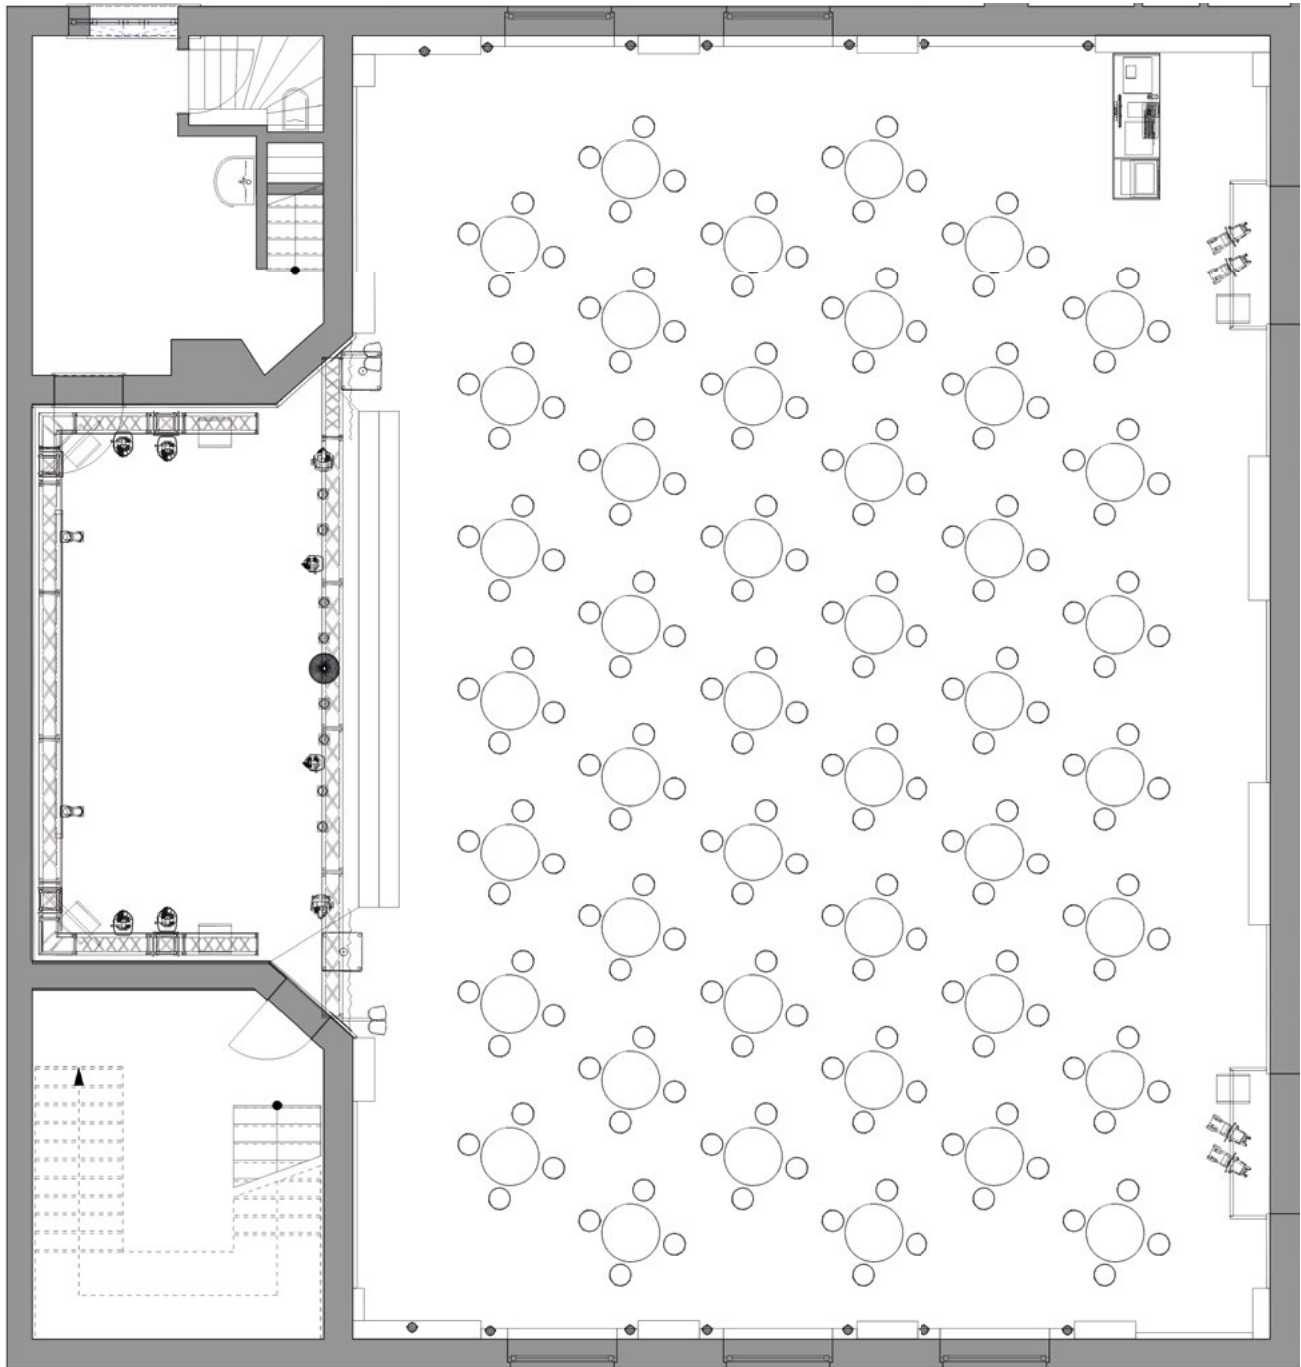

RECEPTION SAMPLE SEATING

RECEPTION | 52 PAX

Individual variants are possible.

RECEPTION | 80 PAX

Individual variants are possible.

RECEPTION | 104 PAX V1

Individual variants are possible.

RECEPTION | 104 PAX V2

Individual variants are possible.

RECEPTION | 120 PAX

Individual variants are possible.

RECEPTION | 124 PAX

Individual variants are possible.

RECEPTION | 144 PAX

Individual variants are possible.

RECEPTION | 168 PAX V1

Individual variants are possible.

RECEPTION | 168 PAX V2

Individual variants are possible.

RECEPTION | 176 PAX

Individual variants are possible.

RECEPTION | 200 PAX

Individual variants are possible.