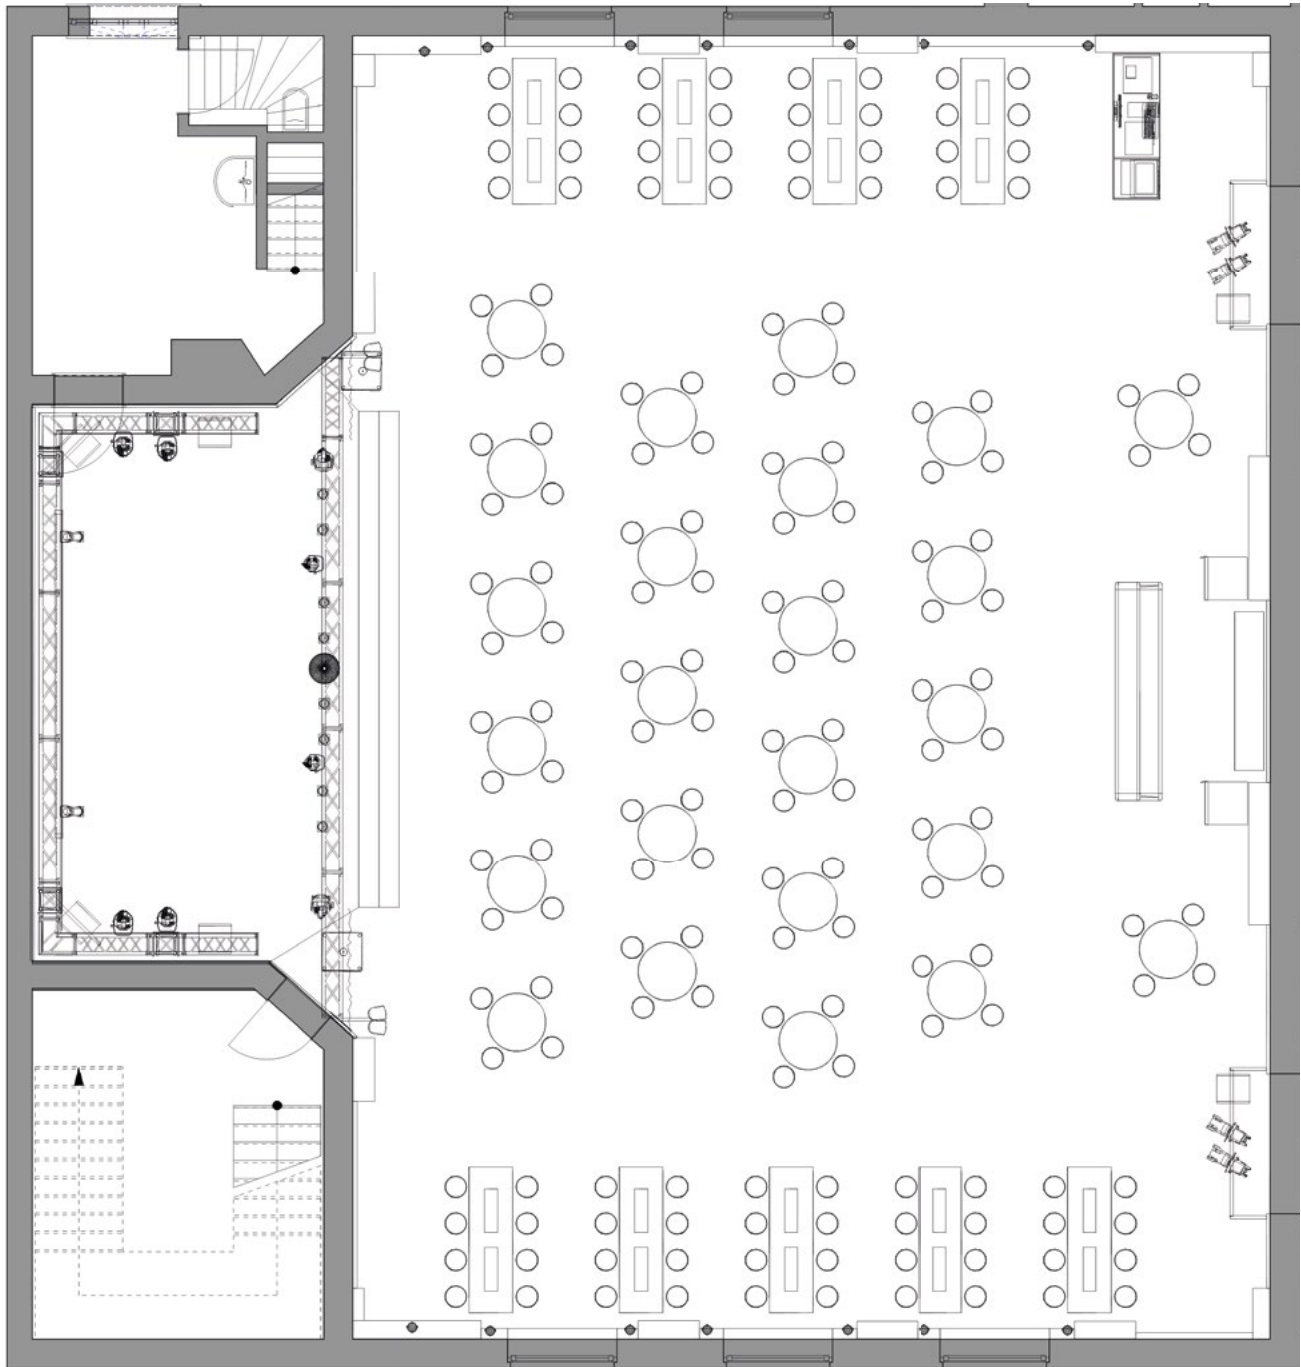

RECEPTION SAMPLE SEATING

RECEPTION | 52 PAX

Individual variants are possible.

RECEPTION | 80 PAX

Individual variants are possible.

RECEPTION | 104 PAX V1

Individual variants are possible.

RECEPTION | 104 PAX V2

Individual variants are possible.

RECEPTION | 120 PAX

Individual variants are possible.

RECEPTION | 124 PAX

Individual variants are possible.

RECEPTION | 144 PAX

Individual variants are possible.

RECEPTION | 168 PAX V1

Individual variants are possible.

RECEPTION | 168 PAX V2

Individual variants are possible.

RECEPTION | 176 PAX

Individual variants are possible.

RECEPTION | 200 PAX

Individual variants are possible.