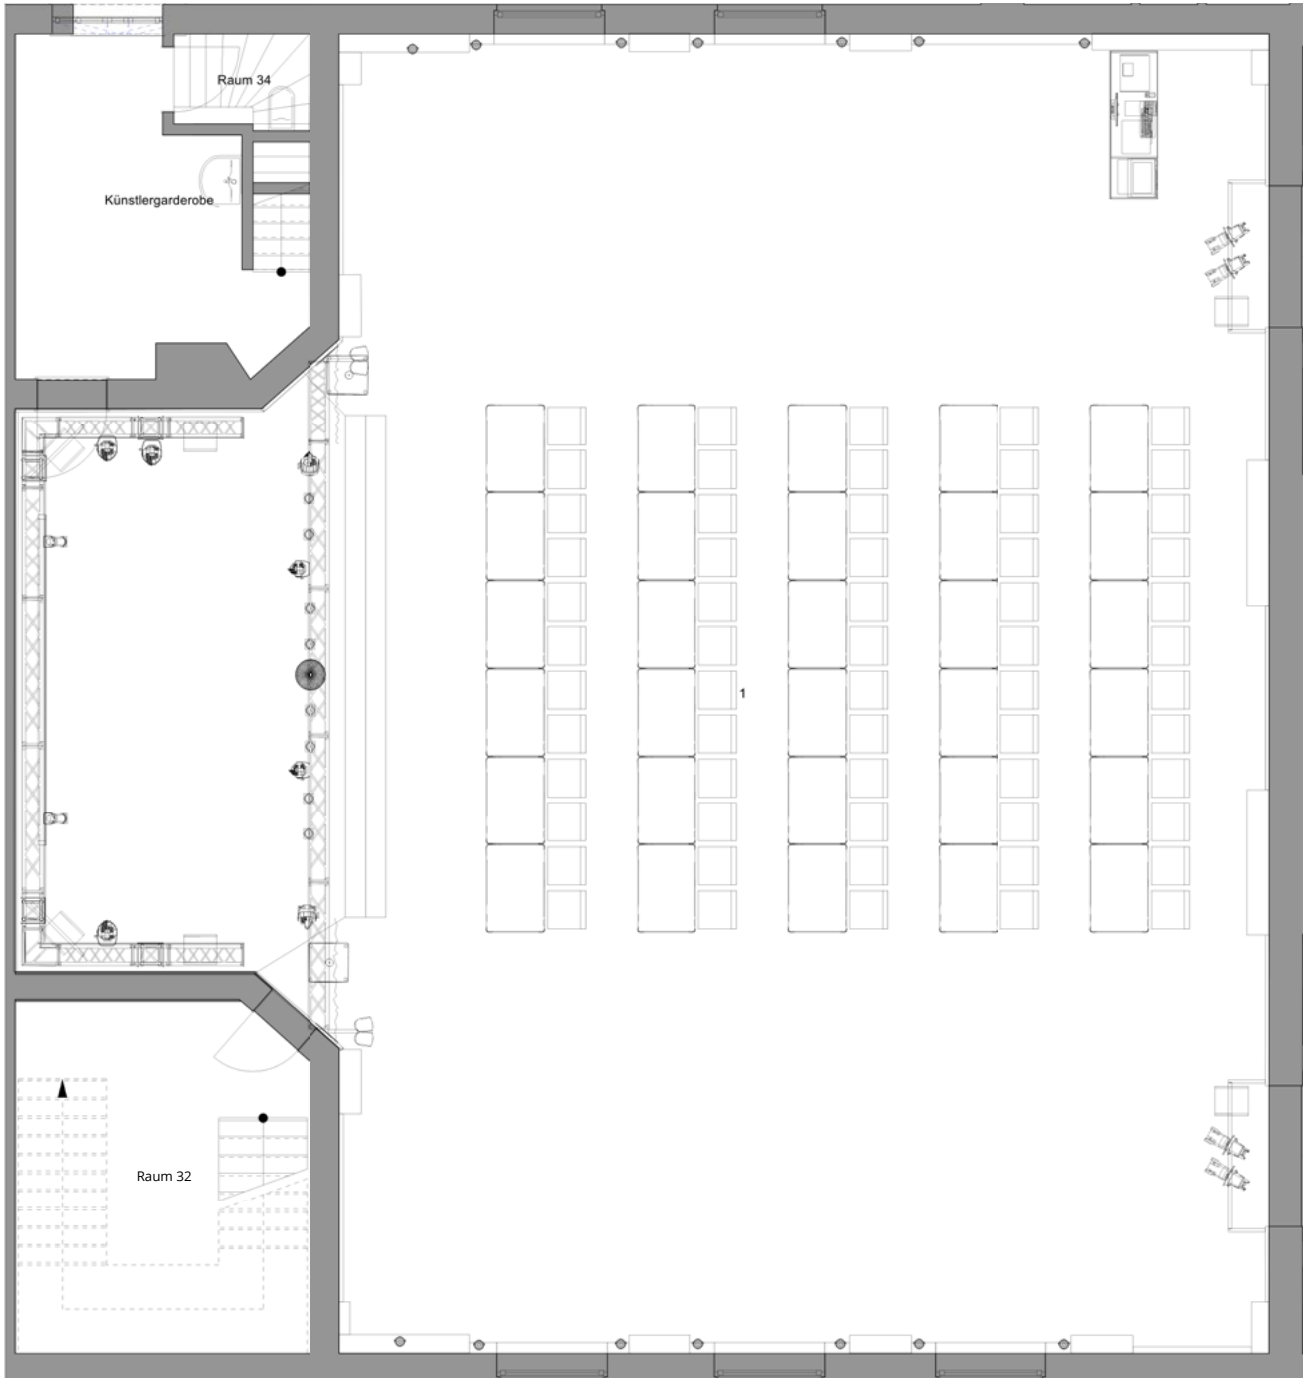

PARLIAMENTARY SAMPLE SEATING

PARLIAMENTARY | 50 PAX

Individual variants are possible.

PARLIAMENTARY | 60 PAX

Individual variants are possible.

PARLIAMENTARY | 70 PAX

Individual variants are possible.

PARLIAMENTARY | 80 PAX

Individual variants are possible.

PARLIAMENTARY | 90 PAX

Individual variants are possible.

PARLIAMENTARY | 100 PAX

Individual variants are possible.

PARLIAMENTARY | 110 PAX

Individual variants are possible.