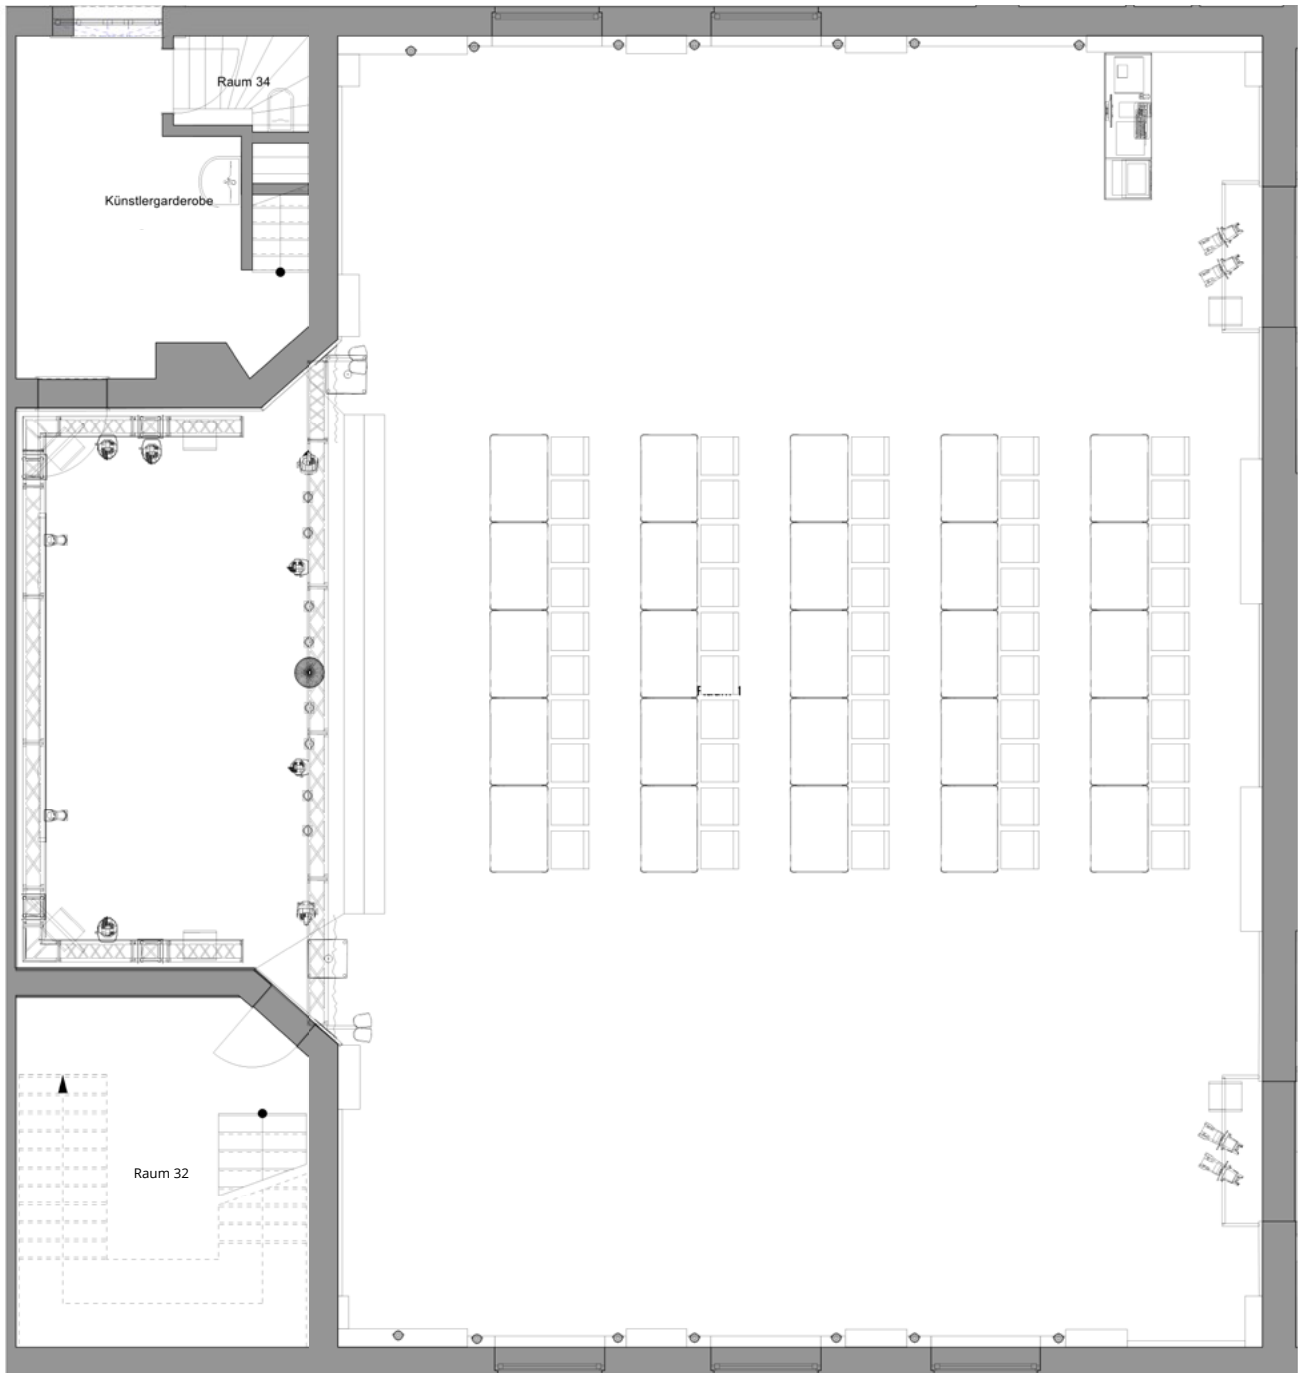

PARLIAMENTARY SAMPLE SEATING

PARLIAMENTARY | 50 PAX

Individual variants are possible.

PARLIAMENTARY | 60 PAX

Individual variants are possible.

PARLIAMENTARY | 70 PAX

Individual variants are possible.

PARLIAMENTARY | 80 PAX

Individual variants are possible.

PARLIAMENTARY | 90 PAX

Individual variants are possible.

PARLIAMENTARY | 100 PAX

Individual variants are possible.

PARLIAMENTARY | 110 PAX

Individual variants are possible.