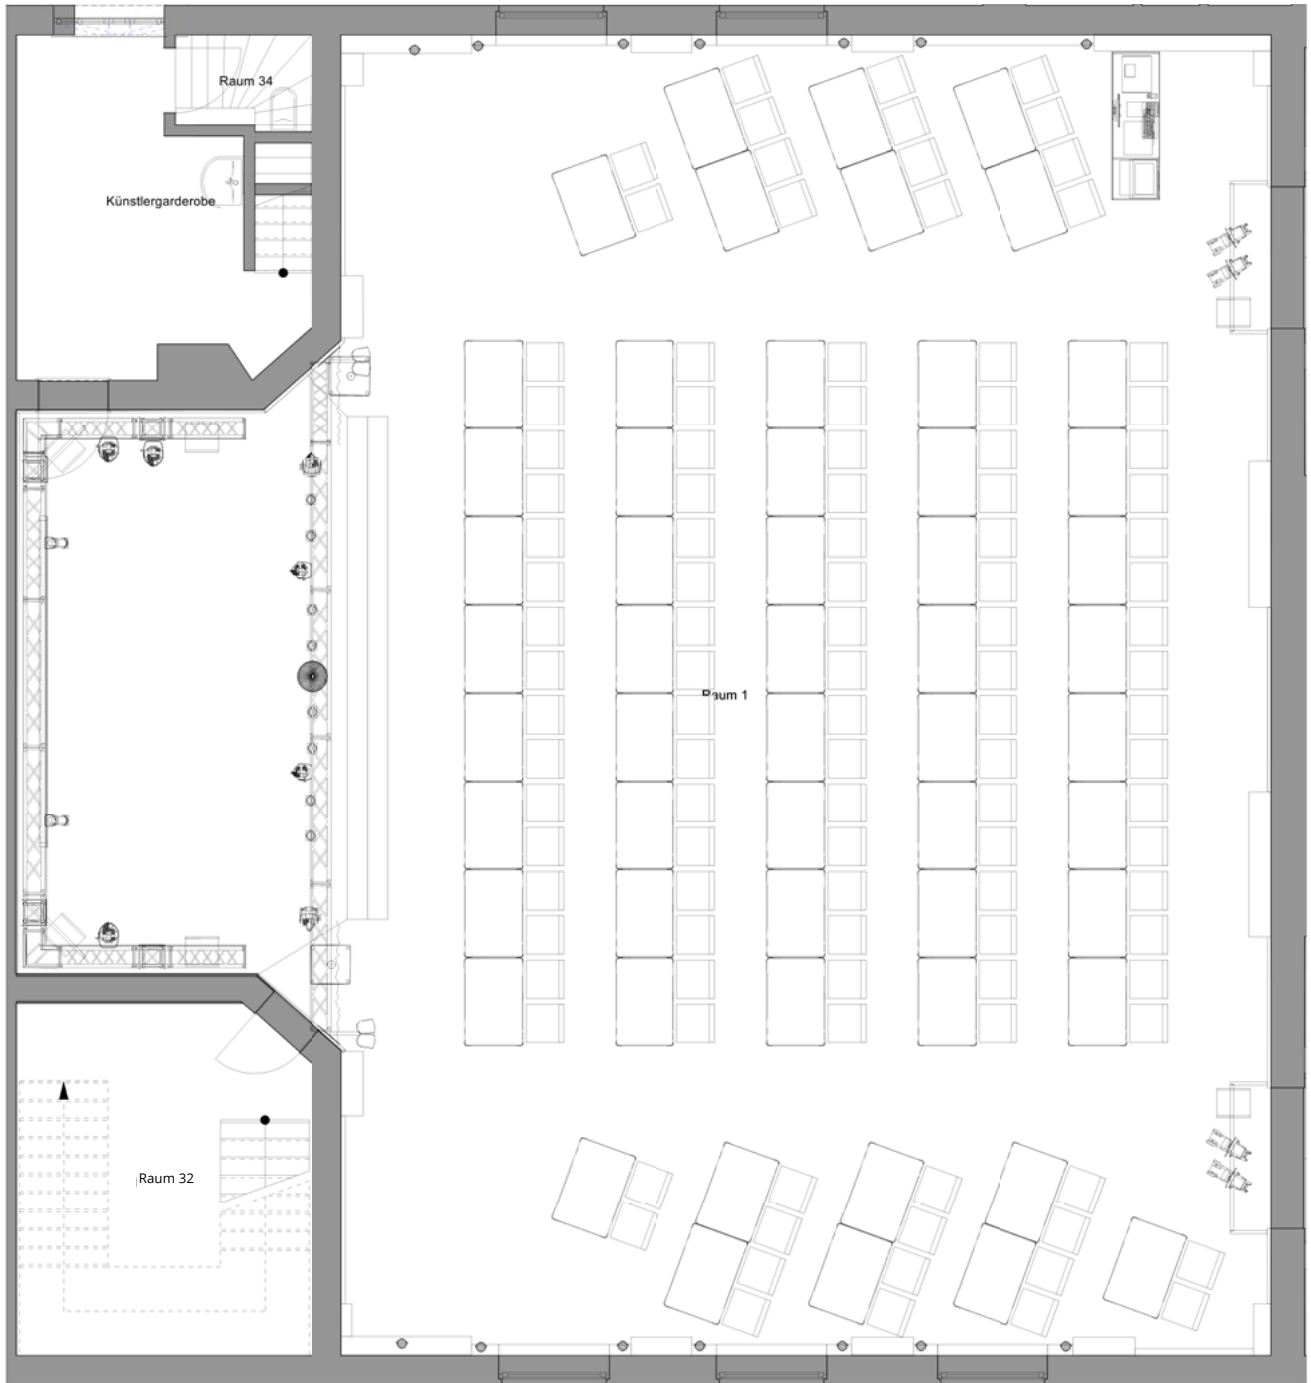

PARLIAMENTARY | 110 PAX

Individual variants are possible.