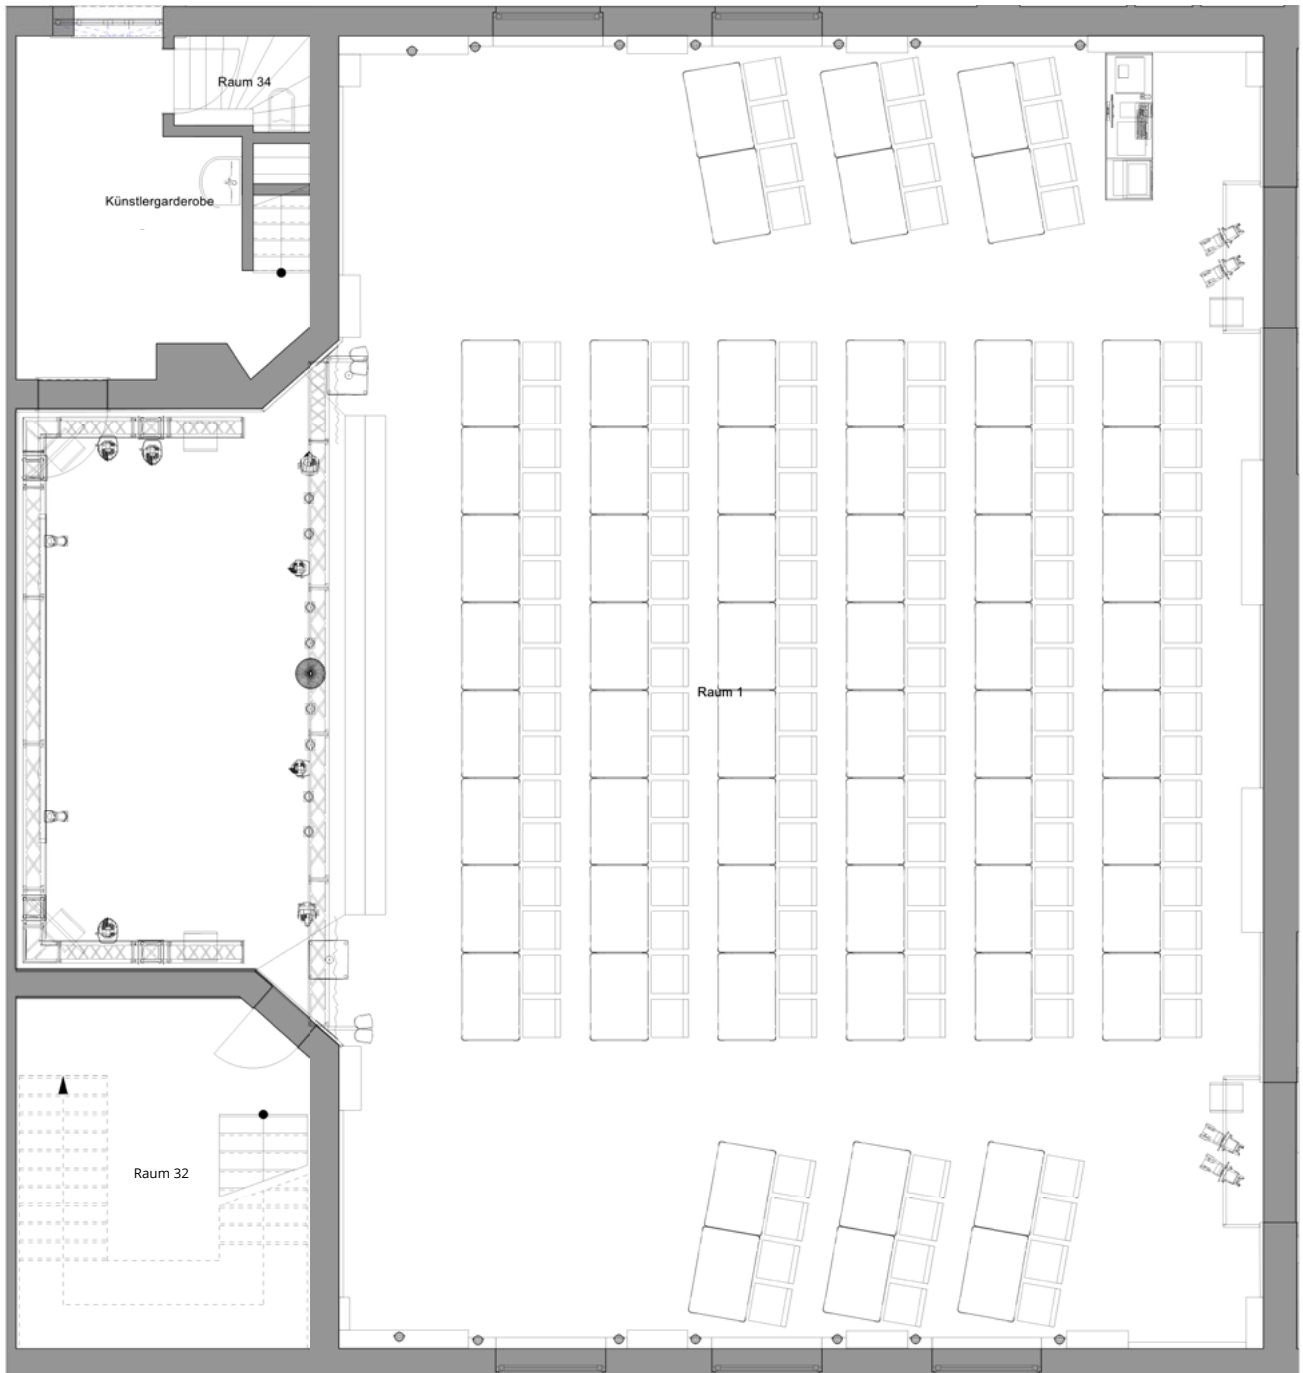

PARLIAMENTARY | 130 PAX

Individual variants are possible.