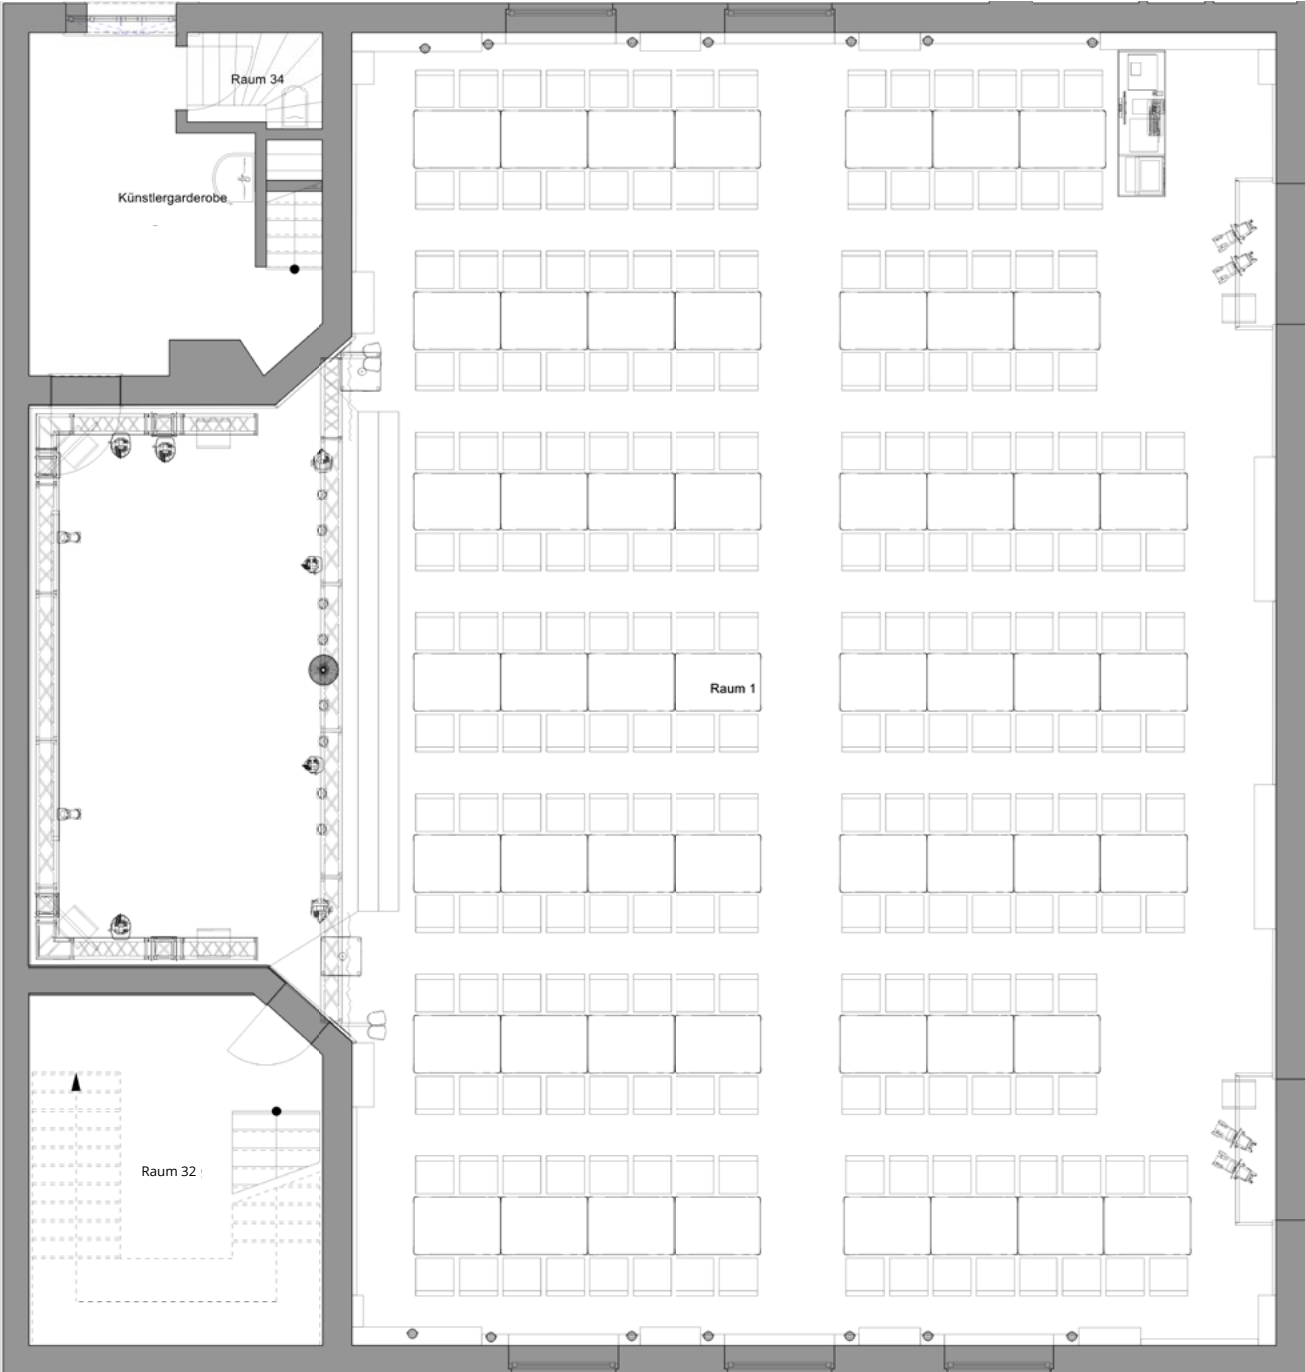

LONG TABLES SAMPLE SEATING

LONG TABLES | 72 PAX

Individual variants are possible.

LONG TABLES | 100 PAX

Individual variants are possible.

LONG TABLES | 120 PAX

Individual variants are possible.

LONG TABLES | 152 PAX

Individual variants are possible.

LONG TABLES | 160 PAX

Individual variants are possible.

LONG TABLES | 172 PAX

Individual variants are possible.

LONG TABLES | 180 PAX

Individual variants are possible.

LONG TABLES | 192 PAX

Individual variants are possible.

LONG TABLES | 200 PAX

Individual variants are possible.

LONG TABLES | 212 PAX

Individual variants are possible.

LONG TABLES | 220 PAX

Individual variants are possible.