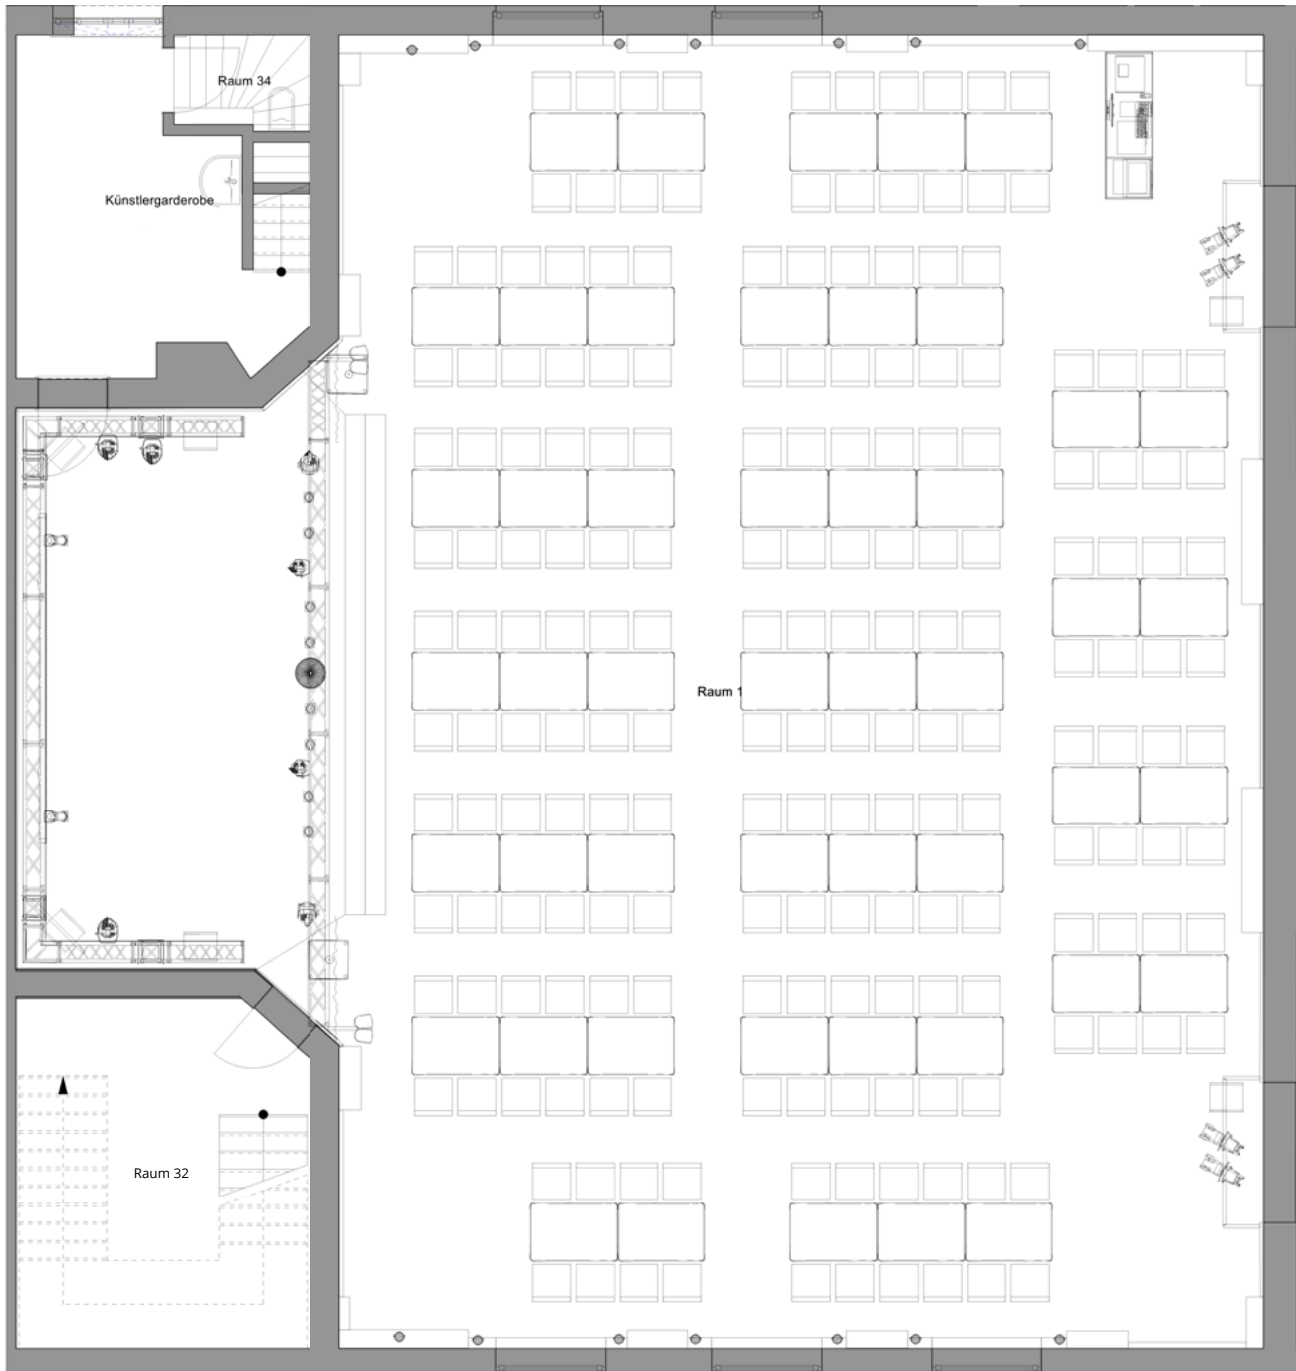

LONG TABLES SAMPLE SEATING

LONG TABLES | 72 PAX

Individual variants are possible.

LONG TABLES | 100 PAX

Individual variants are possible.

LONG TABLES | 120 PAX

Individual variants are possible.

LONG TABLES | 152 PAX

Individual variants are possible.

LONG TABLES | 160 PAX

Individual variants are possible.

LONG TABLES | 172 PAX

Individual variants are possible.

LONG TABLES | 180 PAX

Individual variants are possible.

LONG TABLES | 192 PAX

Individual variants are possible.

LONG TABLES | 200 PAX

Individual variants are possible.

LONG TABLES | 212 PAX

Individual variants are possible.

LONG TABLES | 220 PAX

Individual variants are possible.