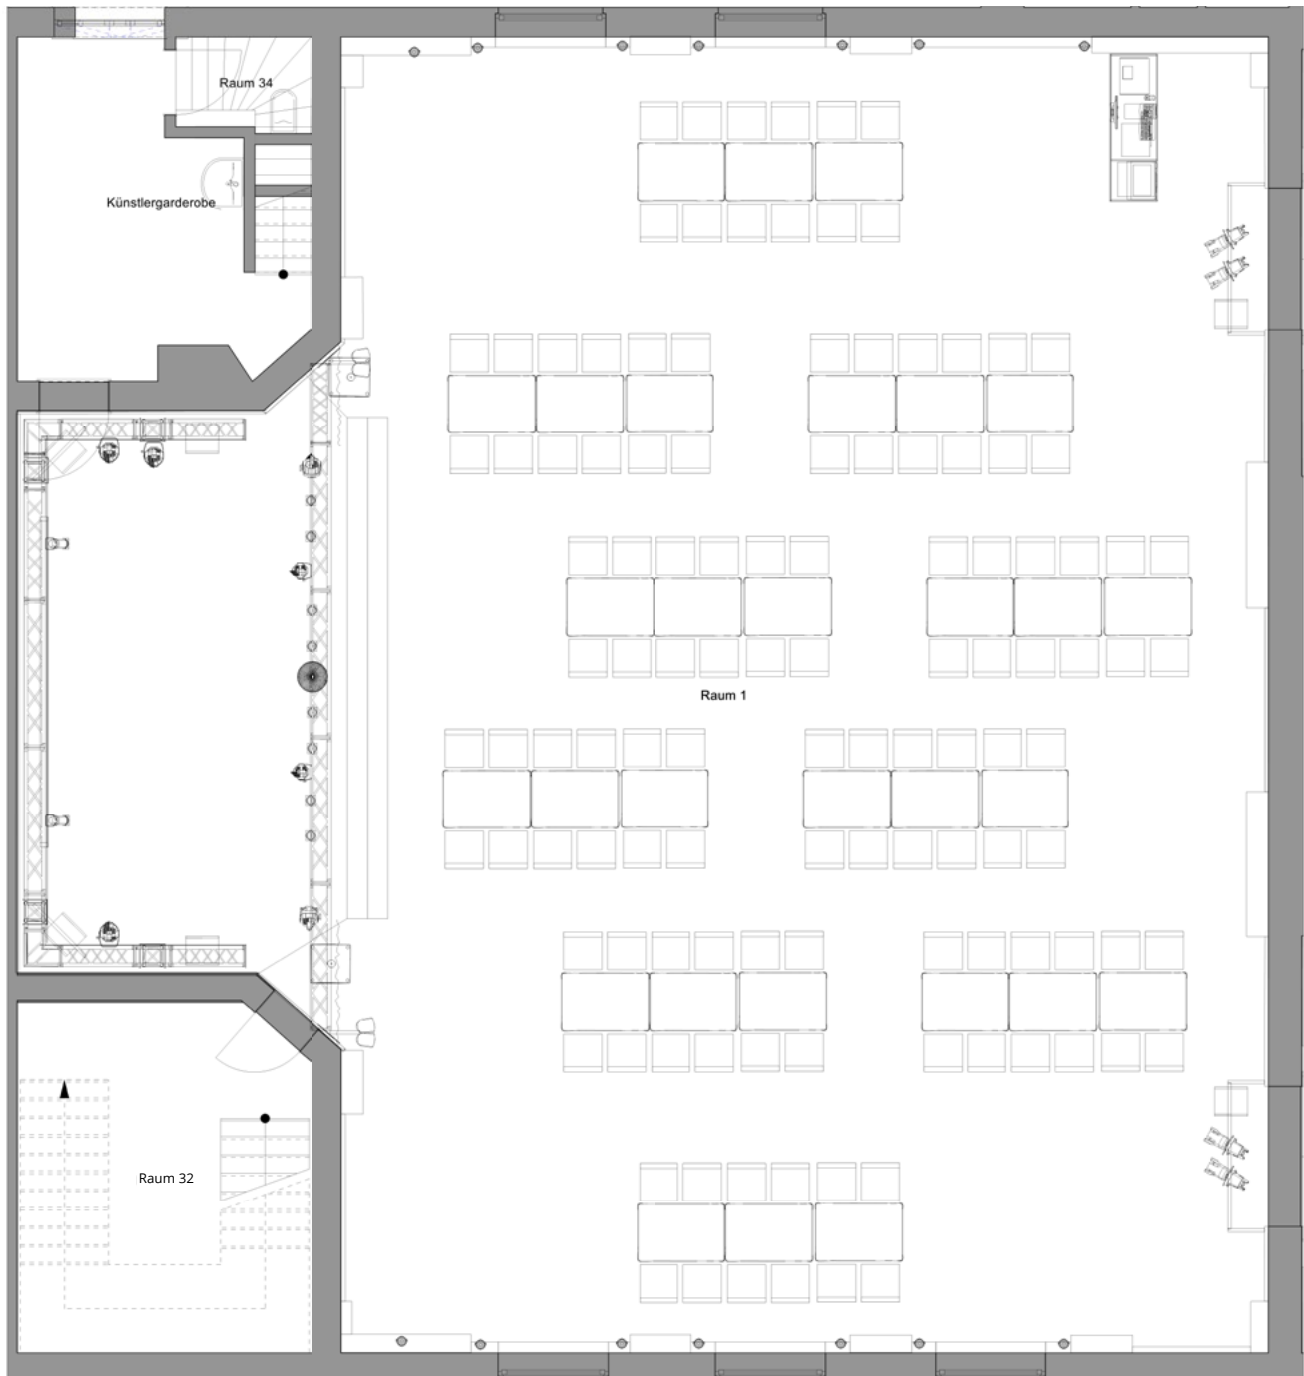

LONG TABLES SAMPLE SEATING

LONG TABLES | 72 PAX

Individual variants are possible.

LONG TABLES | 100 PAX

Individual variants are possible.

LONG TABLES | 120 PAX

Individual variants are possible.

LONG TABLES | 152 PAX

Individual variants are possible.

LONG TABLES | 160 PAX

Individual variants are possible.

LONG TABLES | 172 PAX

Individual variants are possible.

LONG TABLES | 180 PAX

Individual variants are possible.

LONG TABLES | 192 PAX

Individual variants are possible.

LONG TABLES | 200 PAX

Individual variants are possible.

LONG TABLES | 212 PAX

Individual variants are possible.

LONG TABLES | 220 PAX

Individual variants are possible.