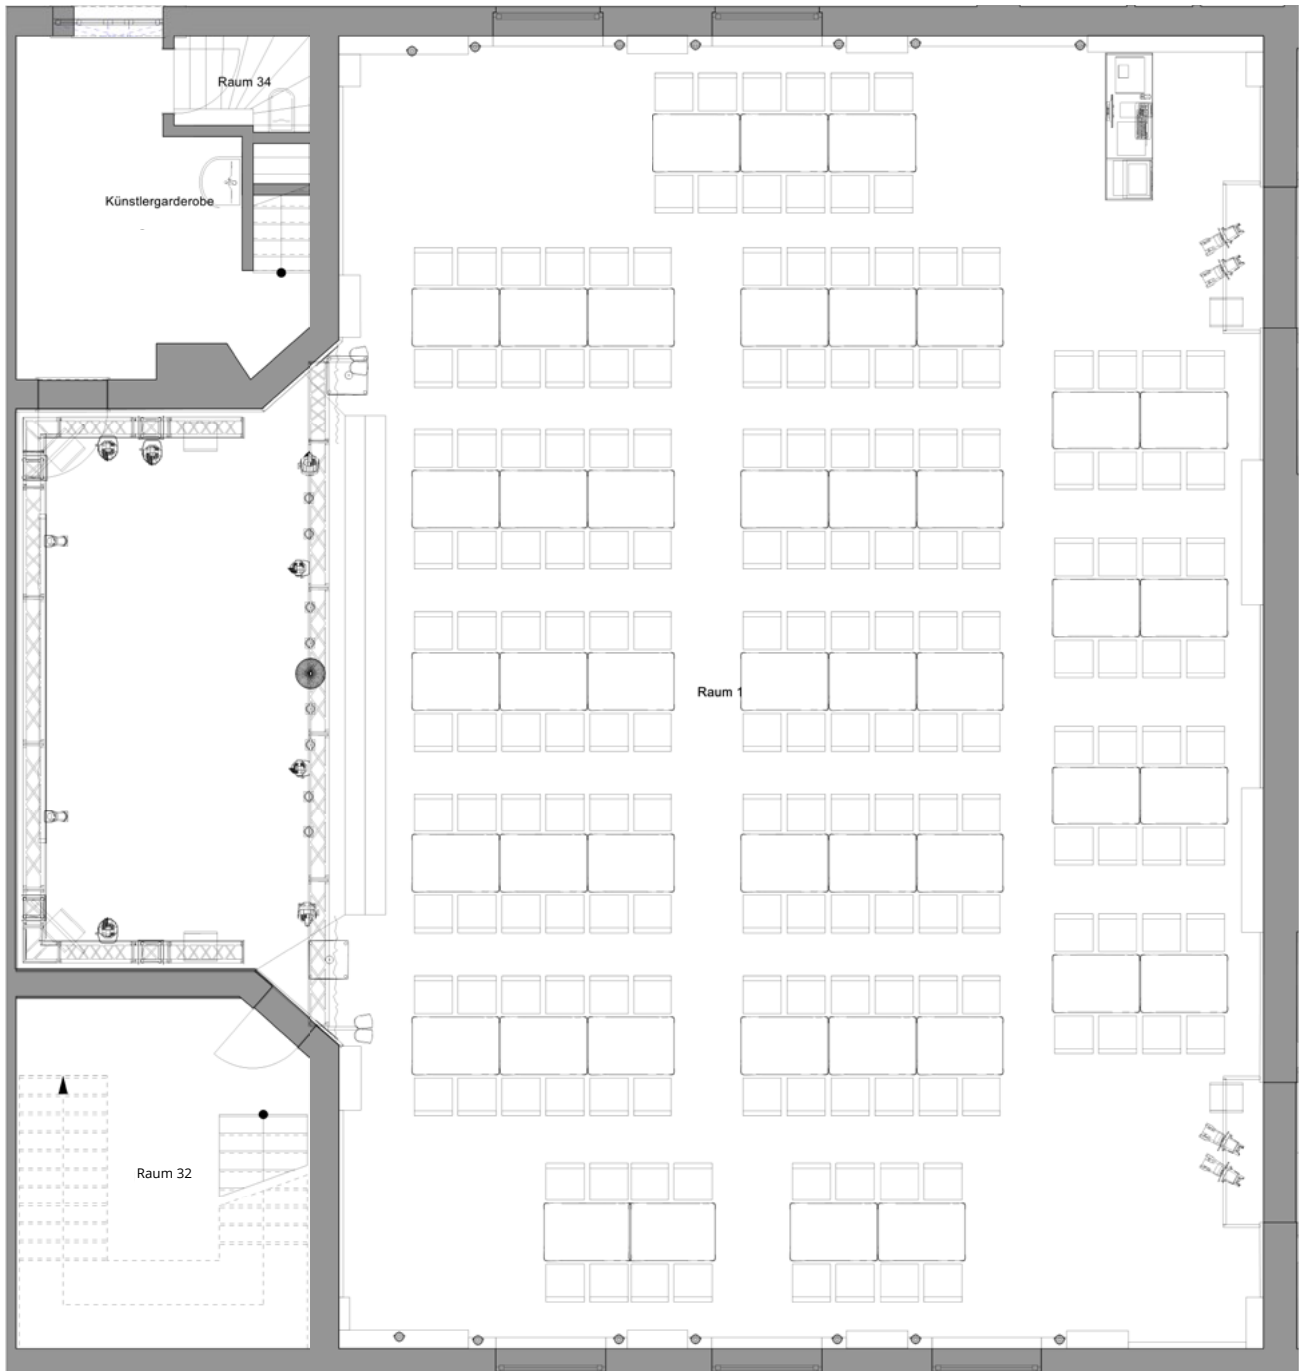

LONG TABLES SAMPLE SEATING

LONG TABLES | 72 PAX

Individual variants are possible.

LONG TABLES | 100 PAX

Individual variants are possible.

LONG TABLES | 120 PAX

Individual variants are possible.

LONG TABLES | 152 PAX

Individual variants are possible.

LONG TABLES | 160 PAX

Individual variants are possible.

LONG TABLES | 172 PAX

Individual variants are possible.

LONG TABLES | 180 PAX

Individual variants are possible.

LONG TABLES | 192 PAX

Individual variants are possible.

LONG TABLES | 200 PAX

Individual variants are possible.

LONG TABLES | 212 PAX

Individual variants are possible.

LONG TABLES | 220 PAX

Individual variants are possible.