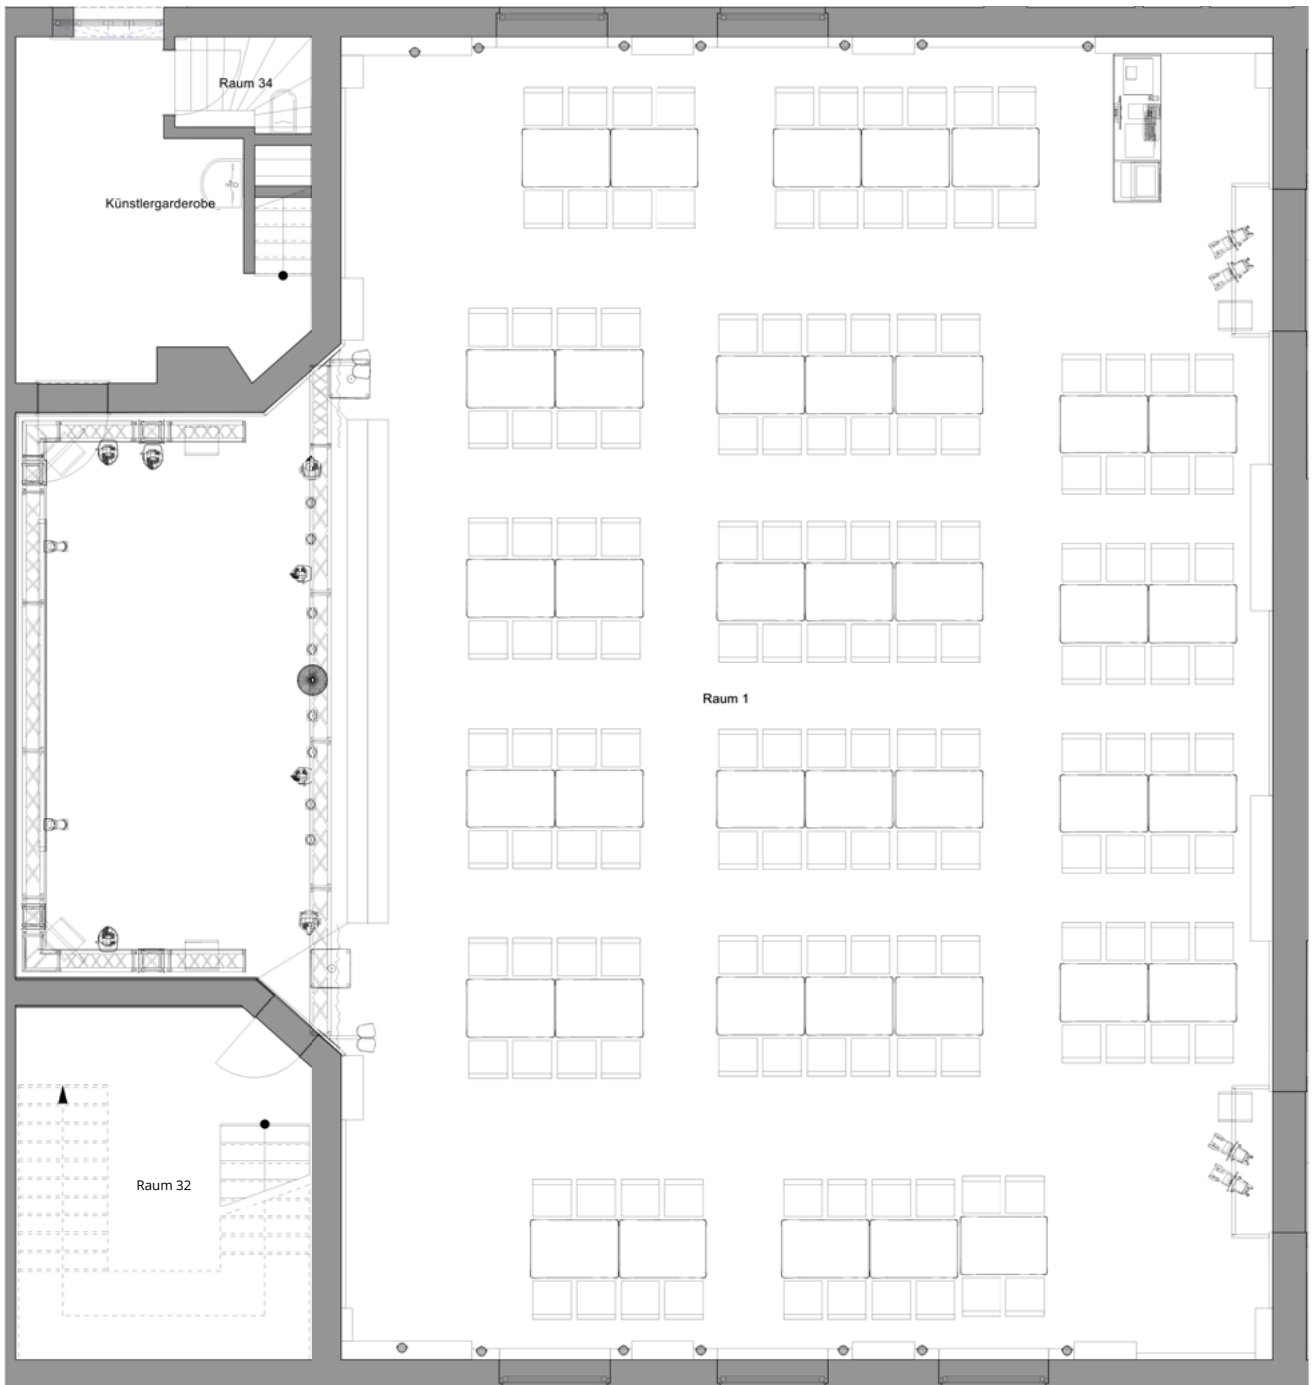

LONG TABLES SAMPLE SEATING

LONG TABLES | 72 PAX

Individual variants are possible.

LONG TABLES | 100 PAX

Individual variants are possible.

LONG TABLES | 120 PAX

Individual variants are possible.

LONG TABLES | 152 PAX

Individual variants are possible.

LONG TABLES | 160 PAX

Individual variants are possible.

LONG TABLES | 172 PAX

Individual variants are possible.

LONG TABLES | 180 PAX

Individual variants are possible.

LONG TABLES | 192 PAX

Individual variants are possible.

LONG TABLES | 200 PAX

Individual variants are possible.

LONG TABLES | 212 PAX

Individual variants are possible.

LONG TABLES | 220 PAX

Individual variants are possible.