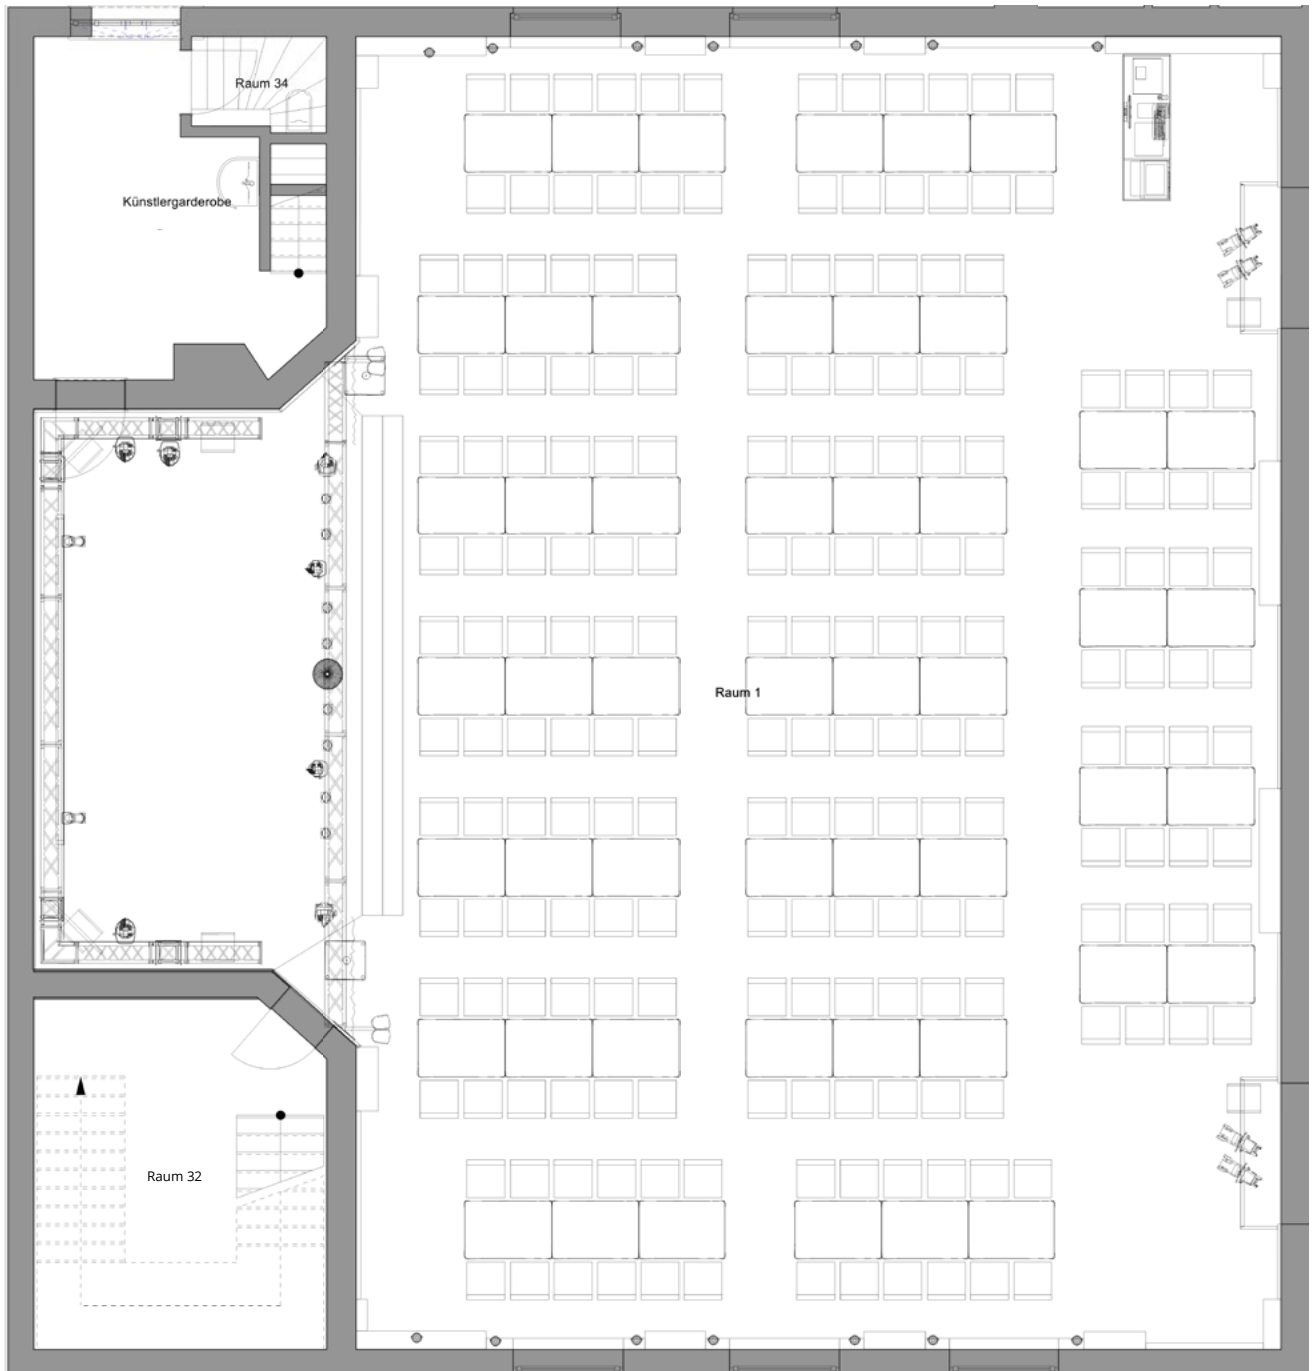

LONG TABLES SAMPLE SEATING

LONG TABLES | 72 PAX

Individual variants are possible.

LONG TABLES | 100 PAX

Individual variants are possible.

LONG TABLES | 120 PAX

Individual variants are possible.

LONG TABLES | 152 PAX

Individual variants are possible.

LONG TABLES | 160 PAX

Individual variants are possible.

LONG TABLES | 172 PAX

Individual variants are possible.

LONG TABLES | 180 PAX

Individual variants are possible.

LONG TABLES | 192 PAX

Individual variants are possible.

LONG TABLES | 200 PAX

Individual variants are possible.

LONG TABLES | 212 PAX

Individual variants are possible.

LONG TABLES | 220 PAX

Individual variants are possible.