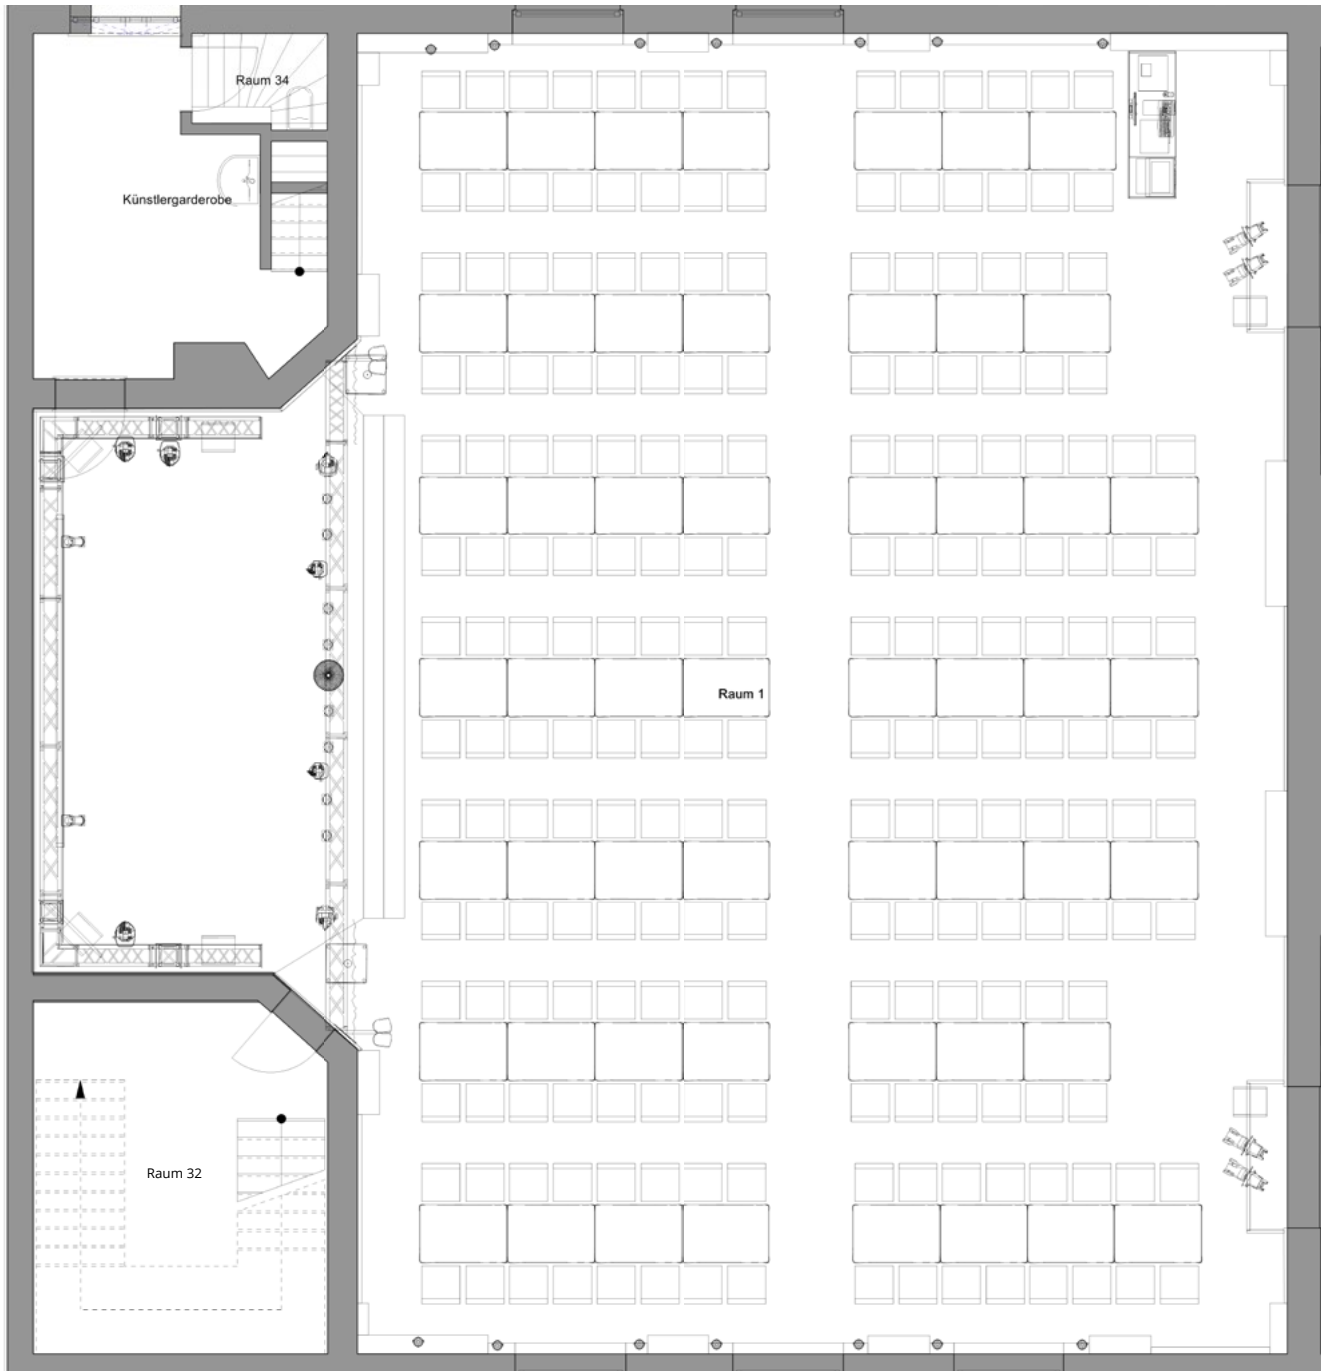

Individual variants are possible.

LONG TABLES | 160 PAX

Individual variants are possible.

LONG TABLES | 172 PAX

Individual variants are possible.

LONG TABLES | 180 PAX

Individual variants are possible.

LONG TABLES | 192 PAX

Individual variants are possible.

LONG TABLES | 200 PAX

Individual variants are possible.

LONG TABLES | 212 PAX

Individual variants are possible.

LONG TABLES | 220 PAX

Individual variants are possible.