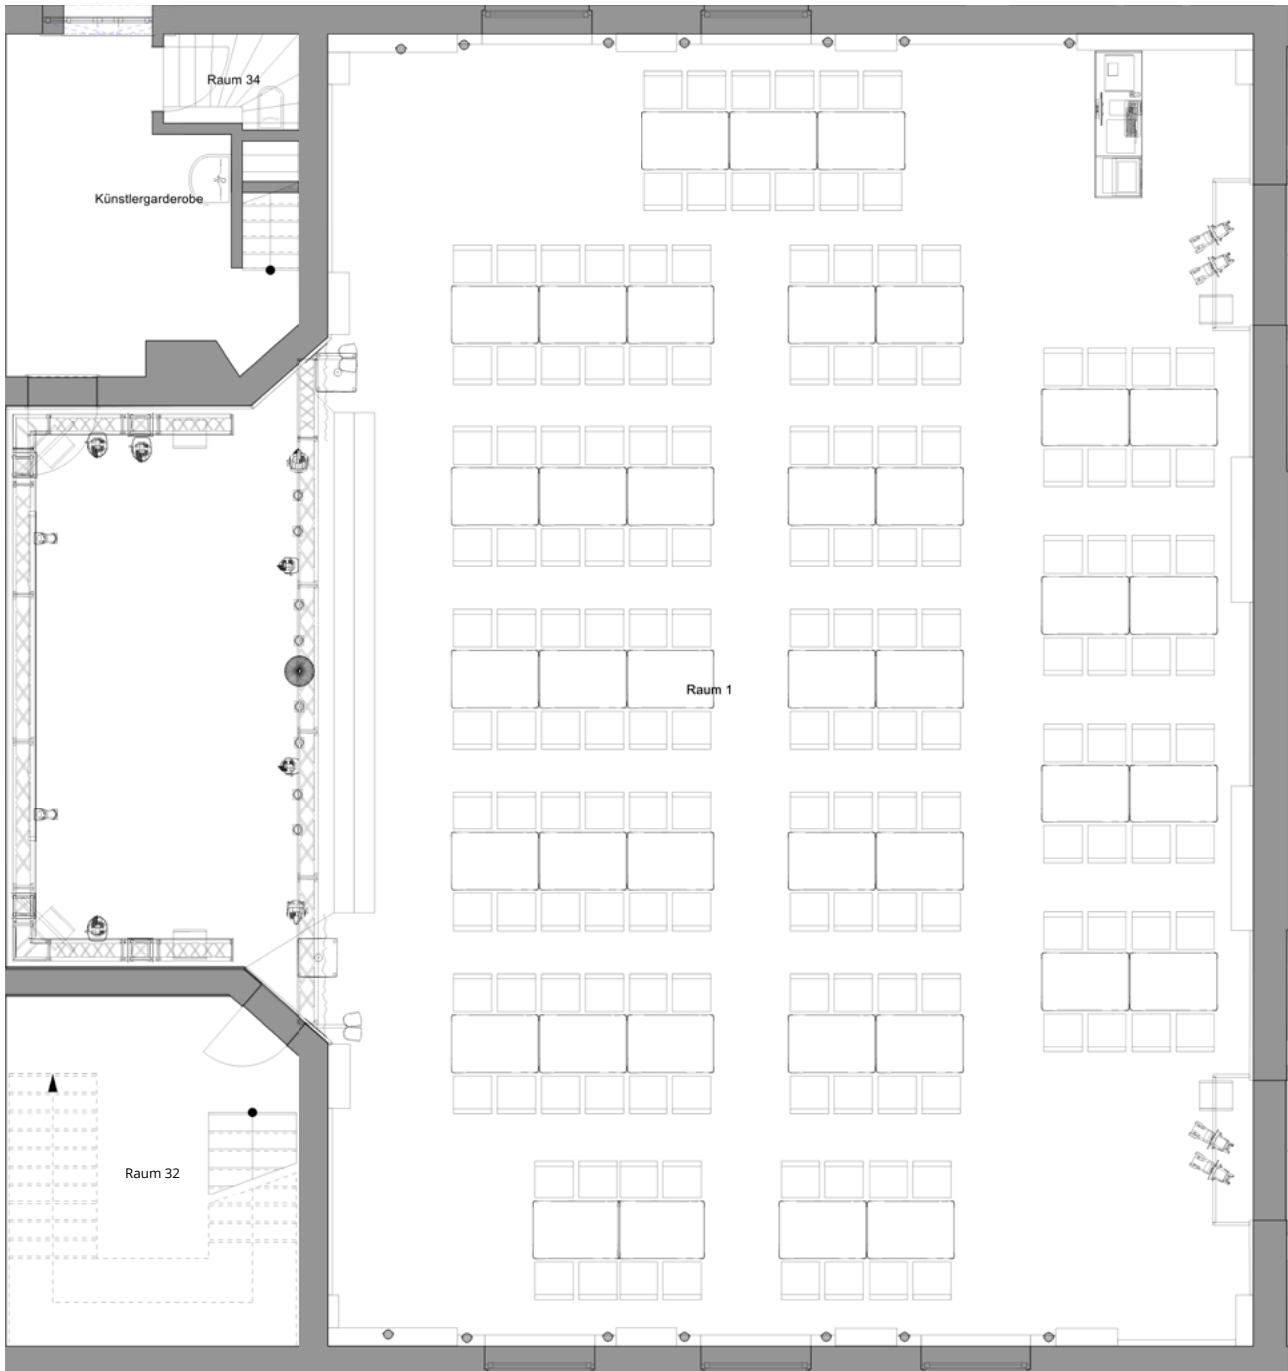

LONG TABLES SAMPLE SEATING

LONG TABLES | 72 PAX

Individual variants are possible.

LONG TABLES | 100 PAX

Individual variants are possible.

LONG TABLES | 120 PAX

Individual variants are possible.

LONG TABLES | 152 PAX

Individual variants are possible.

LONG TABLES | 160 PAX

Individual variants are possible.

LONG TABLES | 172 PAX

Individual variants are possible.

LONG TABLES | 180 PAX

Individual variants are possible.

LONG TABLES | 192 PAX

Individual variants are possible.

LONG TABLES | 200 PAX

Individual variants are possible.

LONG TABLES | 212 PAX

Individual variants are possible.

LONG TABLES | 220 PAX

Individual variants are possible.