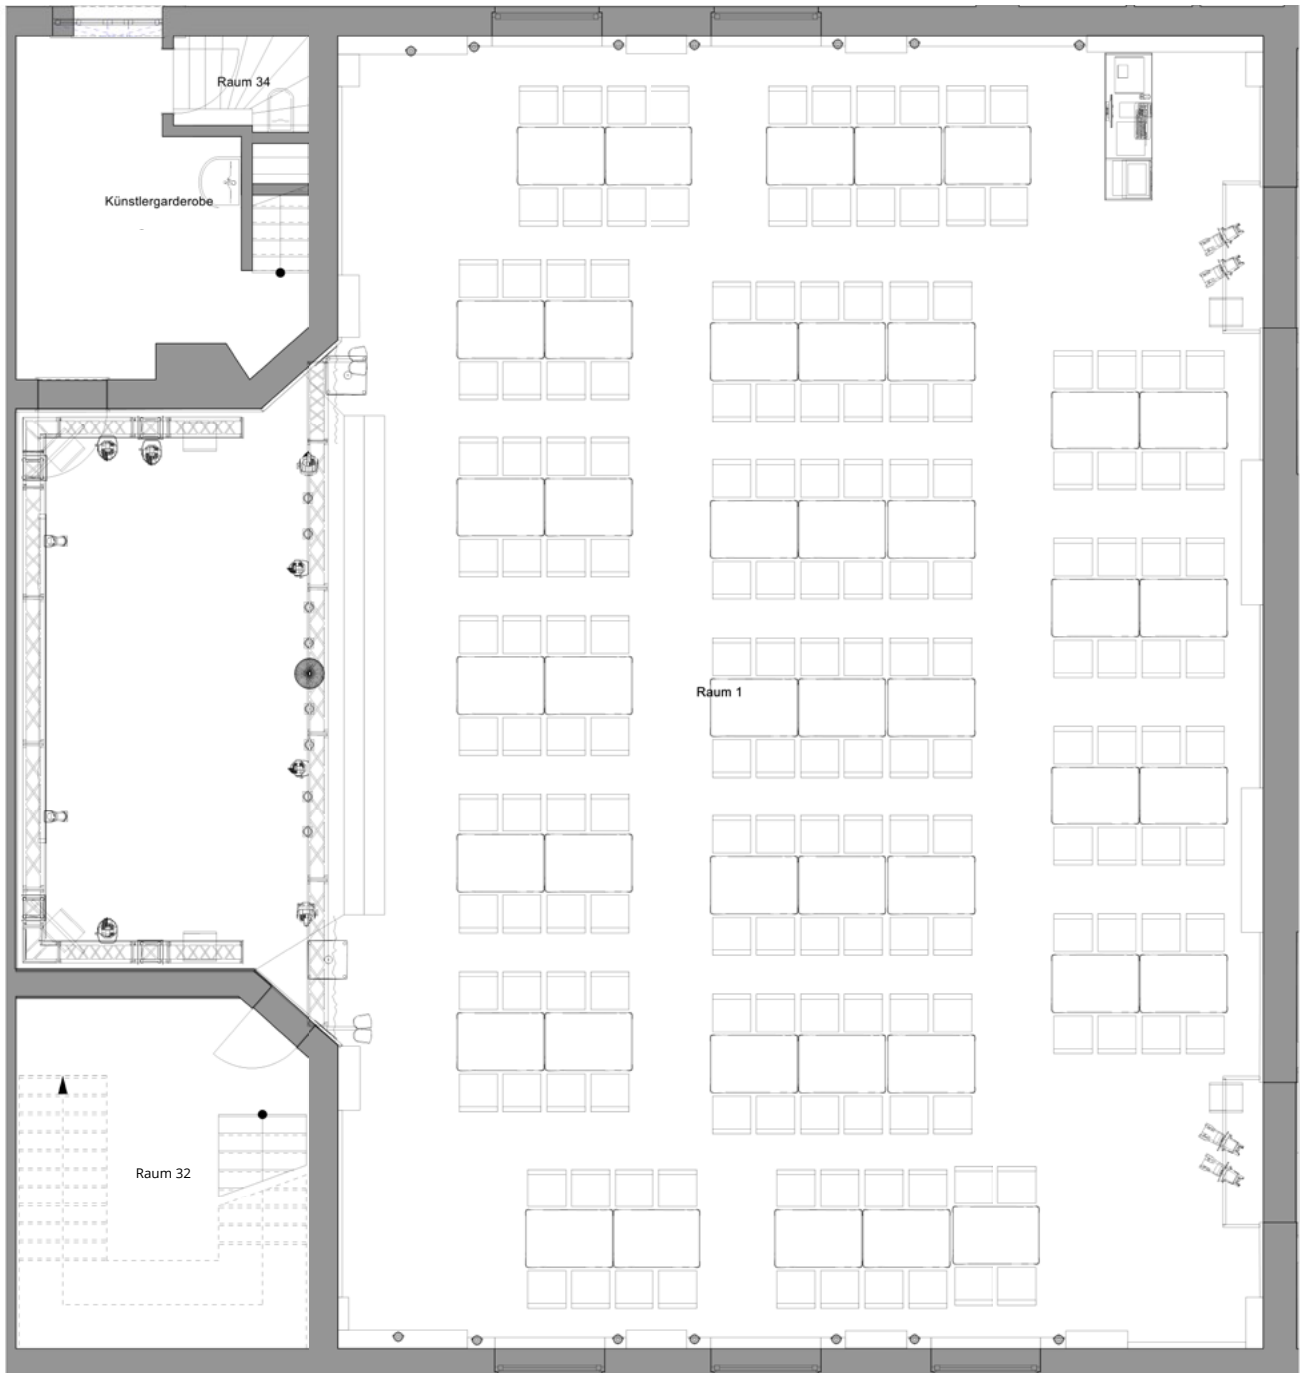

LONG TABLES SAMPLE SEATING

LONG TABLES | 72 PAX

Individual variants are possible.

LONG TABLES | 100 PAX

Individual variants are possible.

LONG TABLES | 120 PAX

Individual variants are possible.

LONG TABLES | 152 PAX

Individual variants are possible.

LONG TABLES | 160 PAX

Individual variants are possible.

LONG TABLES | 172 PAX

Individual variants are possible.

LONG TABLES | 180 PAX

Individual variants are possible.

LONG TABLES | 192 PAX

Individual variants are possible.

LONG TABLES | 200 PAX

Individual variants are possible.

LONG TABLES | 212 PAX

Individual variants are possible.

LONG TABLES | 220 PAX

Individual variants are possible.