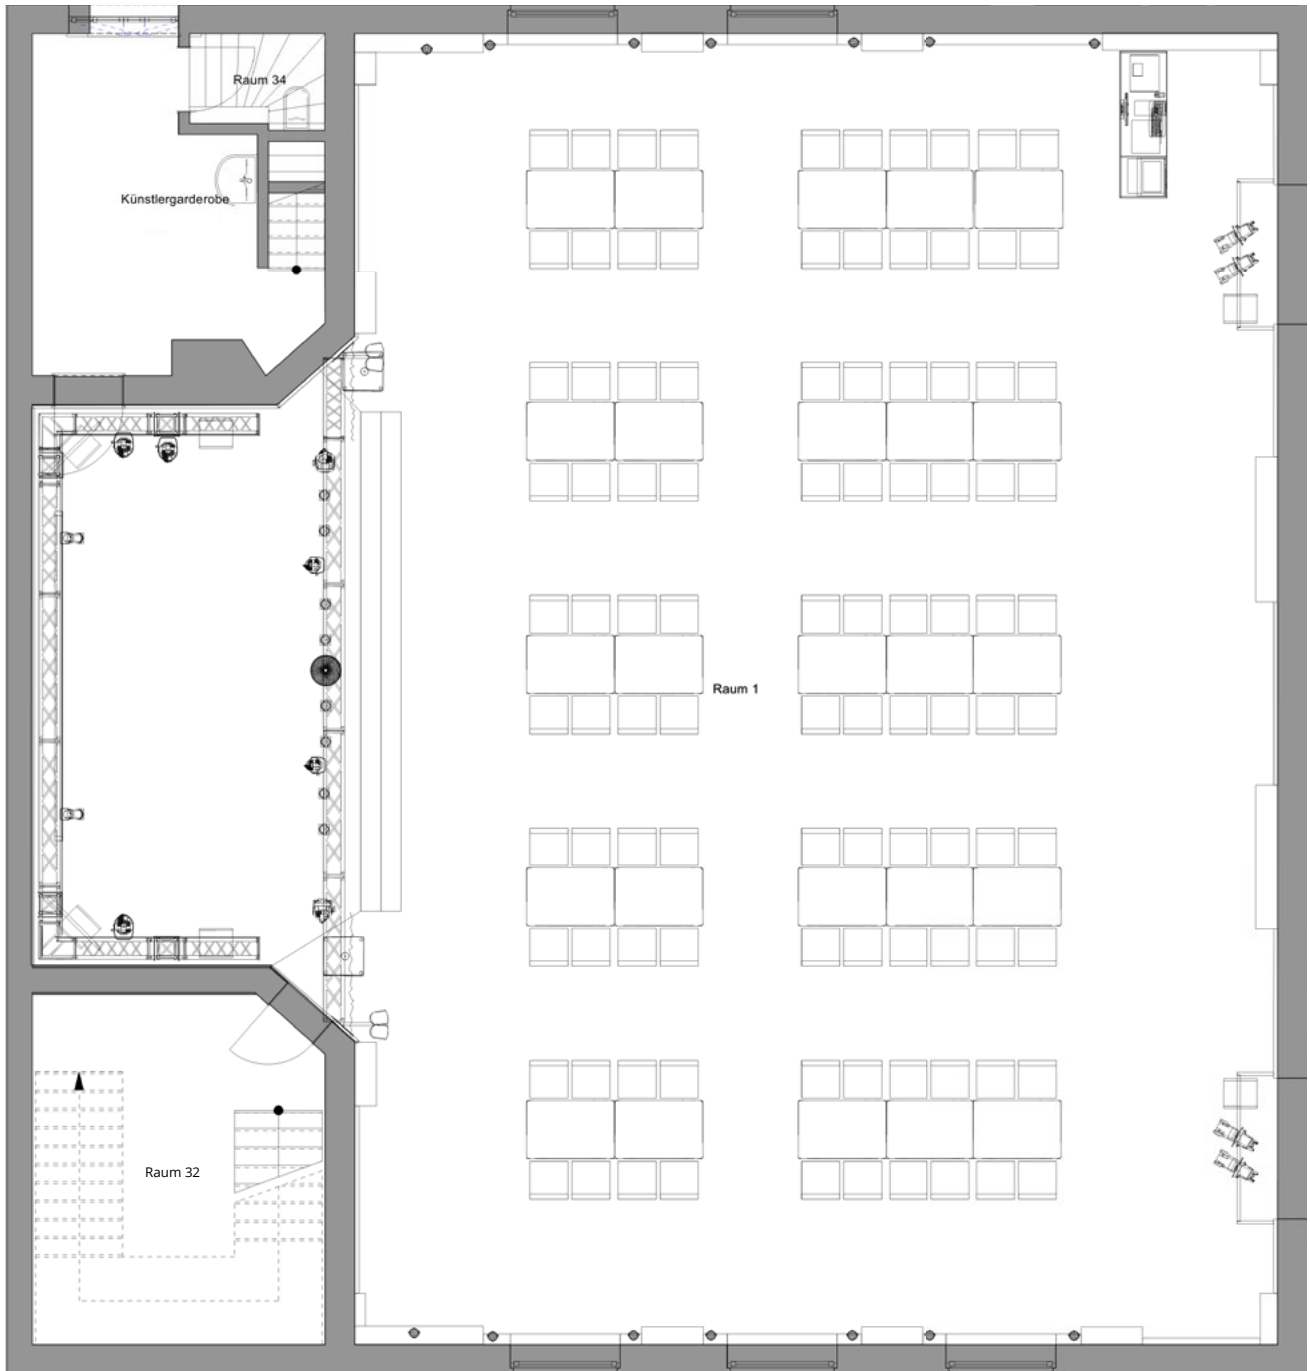

LONG TABLES SAMPLE SEATING

LONG TABLES | 72 PAX

Individual variants are possible.

LONG TABLES | 100 PAX

Individual variants are possible.

LONG TABLES | 120 PAX

Individual variants are possible.

LONG TABLES | 152 PAX

Individual variants are possible.

LONG TABLES | 160 PAX

Individual variants are possible.

LONG TABLES | 172 PAX

Individual variants are possible.

LONG TABLES | 180 PAX

Individual variants are possible.

LONG TABLES | 192 PAX

Individual variants are possible.

LONG TABLES | 200 PAX

Individual variants are possible.

LONG TABLES | 212 PAX

Individual variants are possible.

LONG TABLES | 220 PAX

Individual variants are possible.