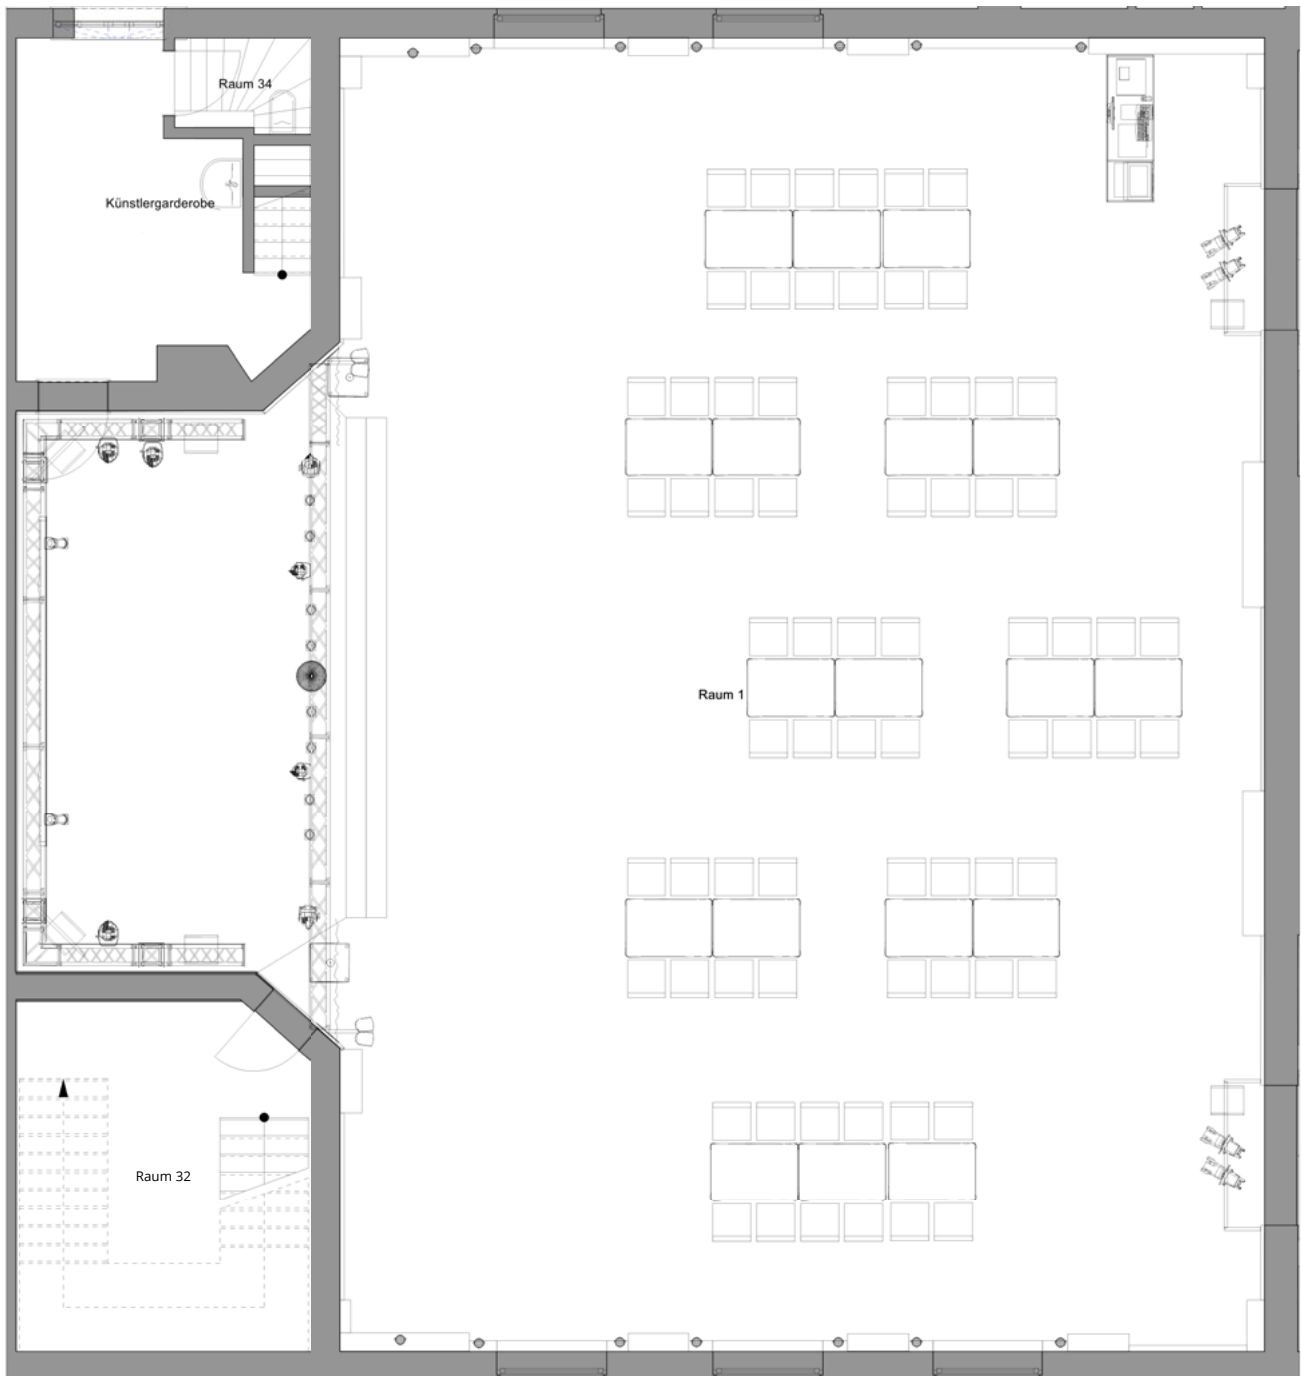

LONG TABLES SAMPLE SEATING

LONG TABLES | 72 PAX

Individual variants are possible.

LONG TABLES | 100 PAX

Individual variants are possible.

LONG TABLES | 120 PAX

Individual variants are possible.

LONG TABLES | 152 PAX

Individual variants are possible.

LONG TABLES | 160 PAX

Individual variants are possible.

LONG TABLES | 172 PAX

Individual variants are possible.

LONG TABLES | 180 PAX

Individual variants are possible.

LONG TABLES | 192 PAX

Individual variants are possible.

LONG TABLES | 200 PAX

Individual variants are possible.

LONG TABLES | 212 PAX

Individual variants are possible.

LONG TABLES | 220 PAX

Individual variants are possible.