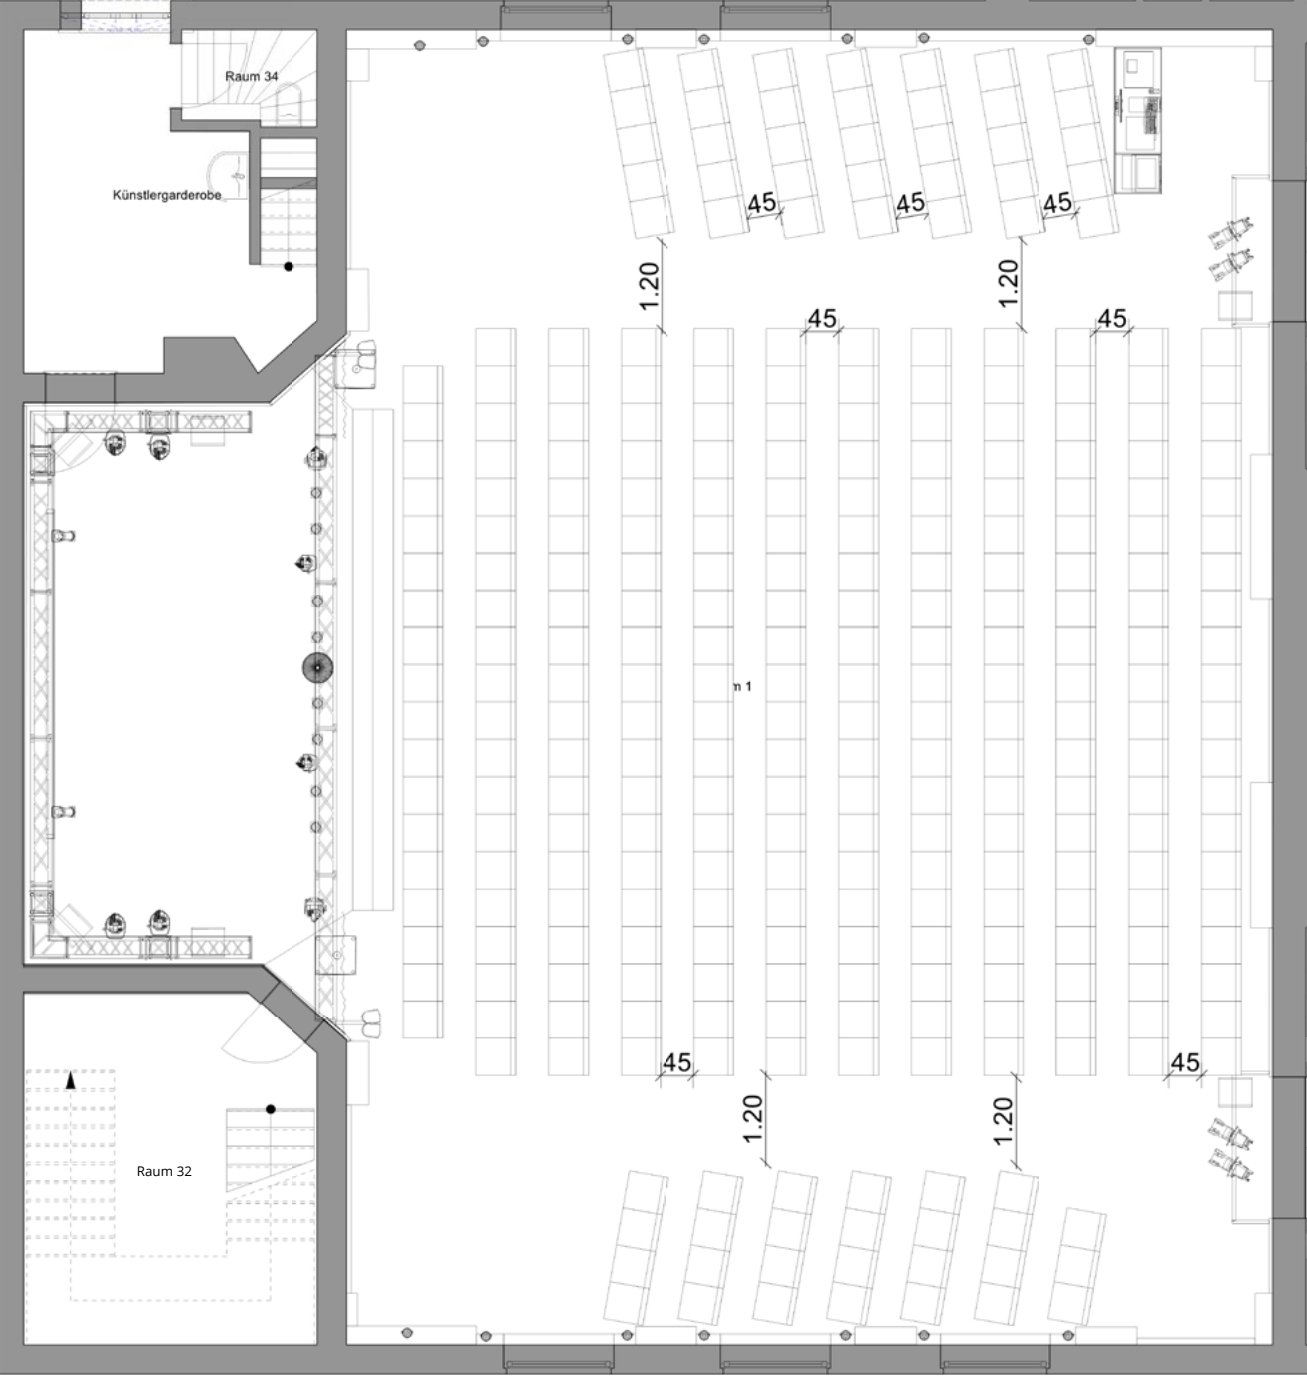

THEATRE | 300 PAX

Individual variants are possible.