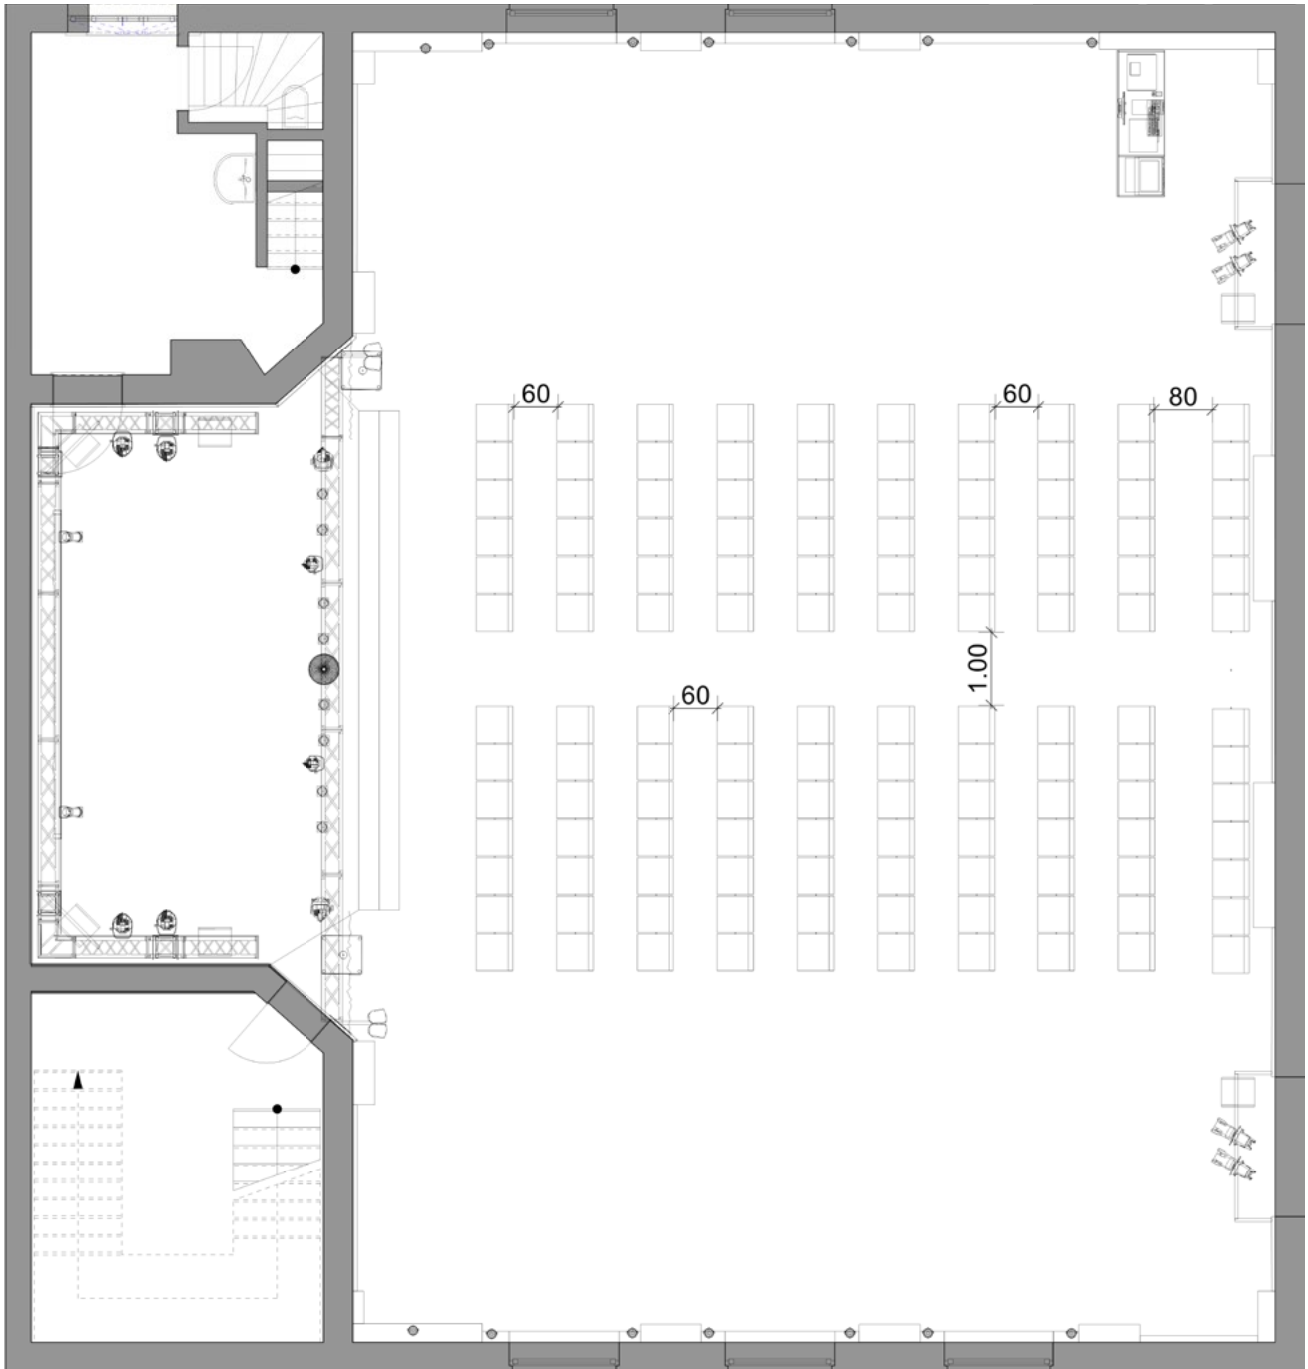

THEATRE | 130 PAX

Individual variants are possible.