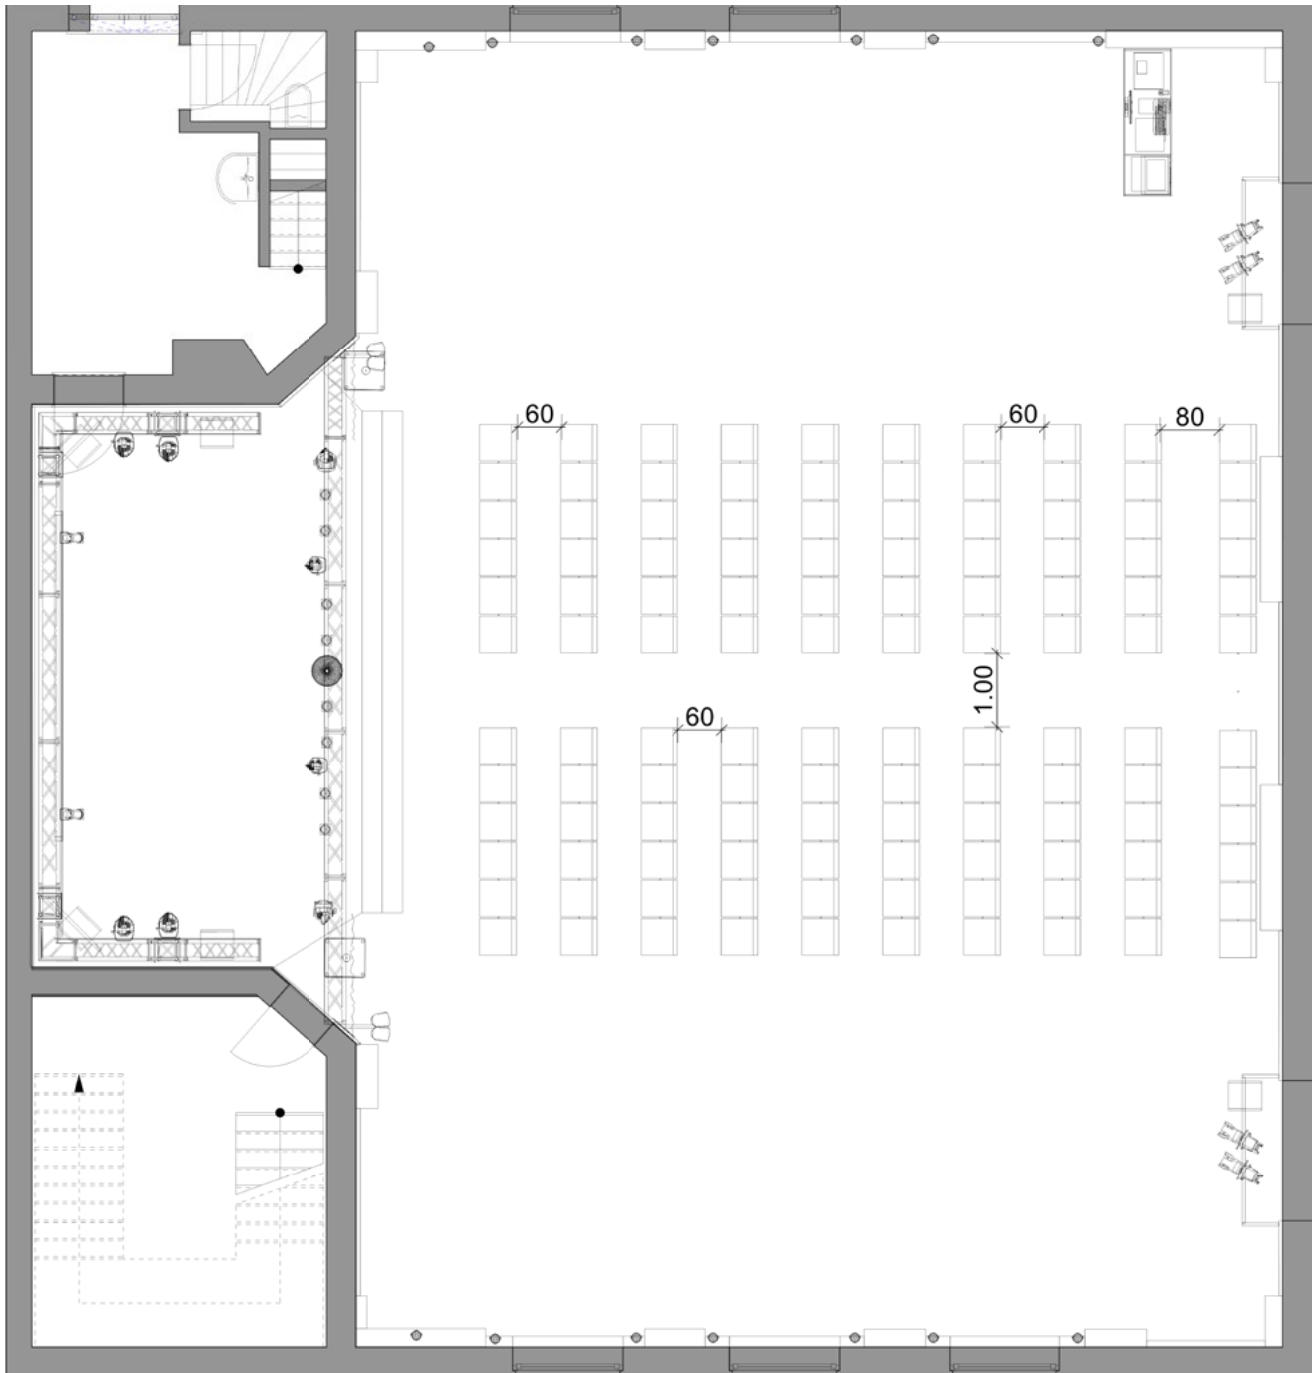

THEATRE | 120 PAX

Individual variants are possible.