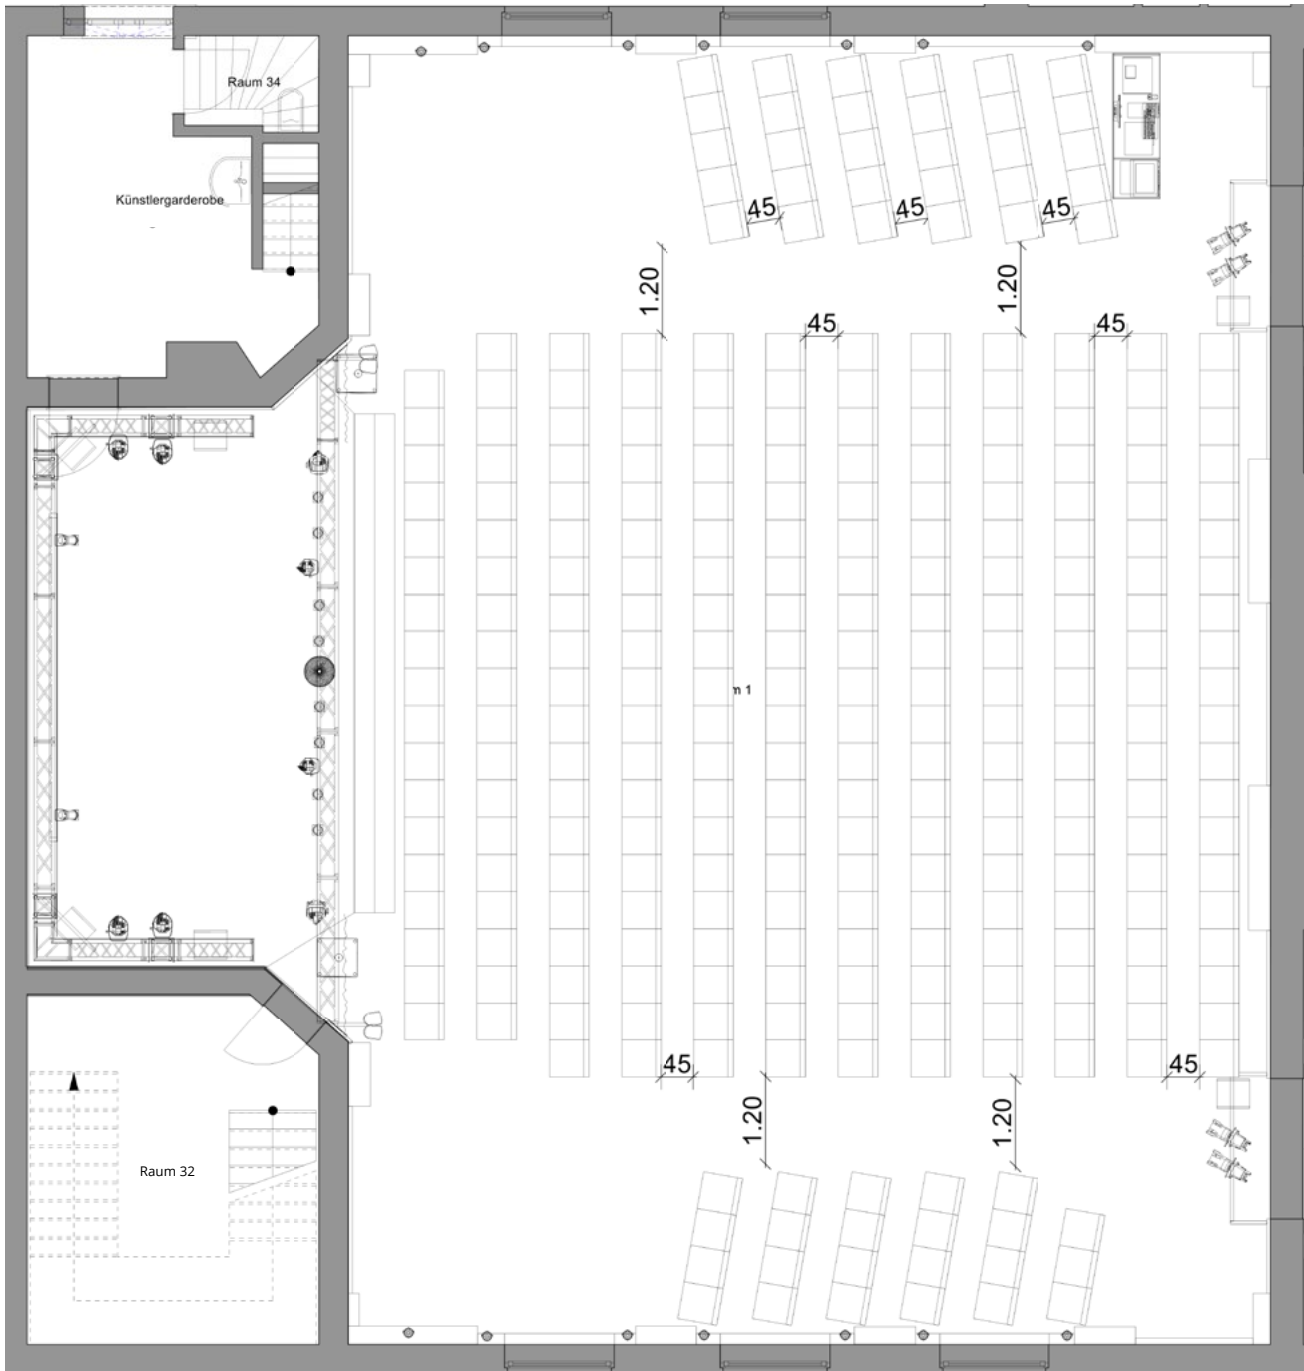

THEATRE | 290 PAX

Individual variants are possible.