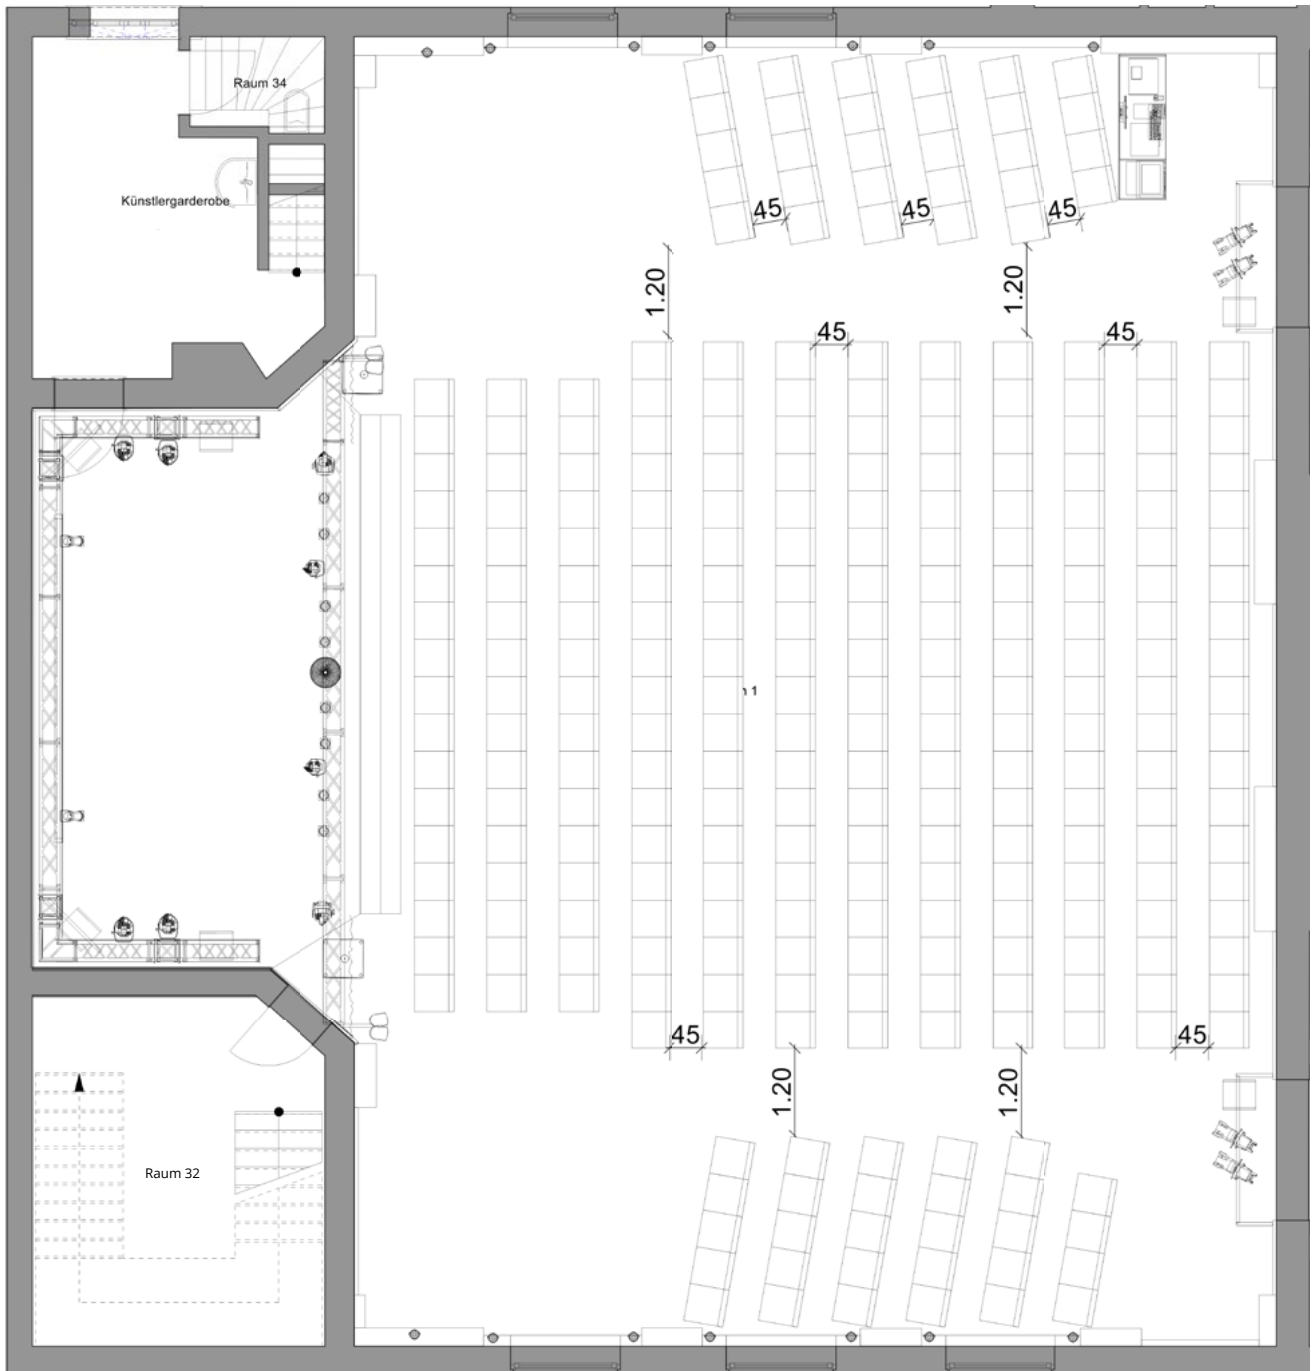

THEATRE | 280 PAX

Individual variants are possible.