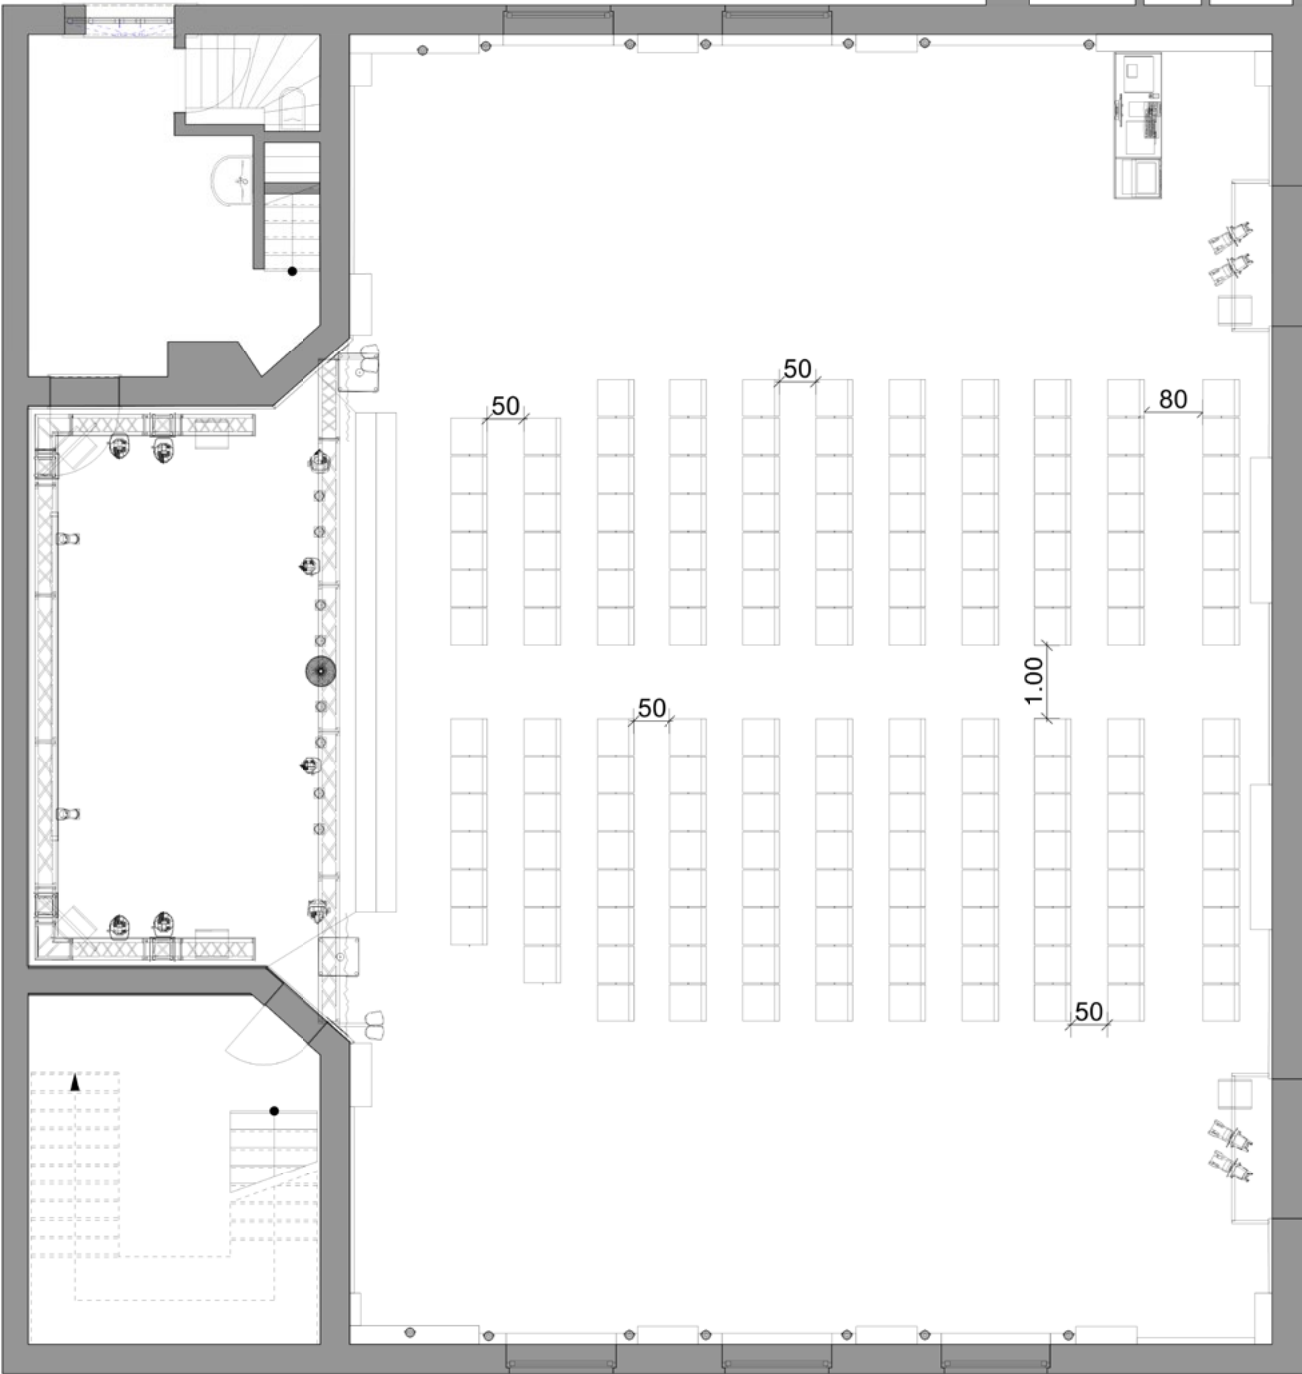

THEATRE | 160 PAX

Individual variants are possible.