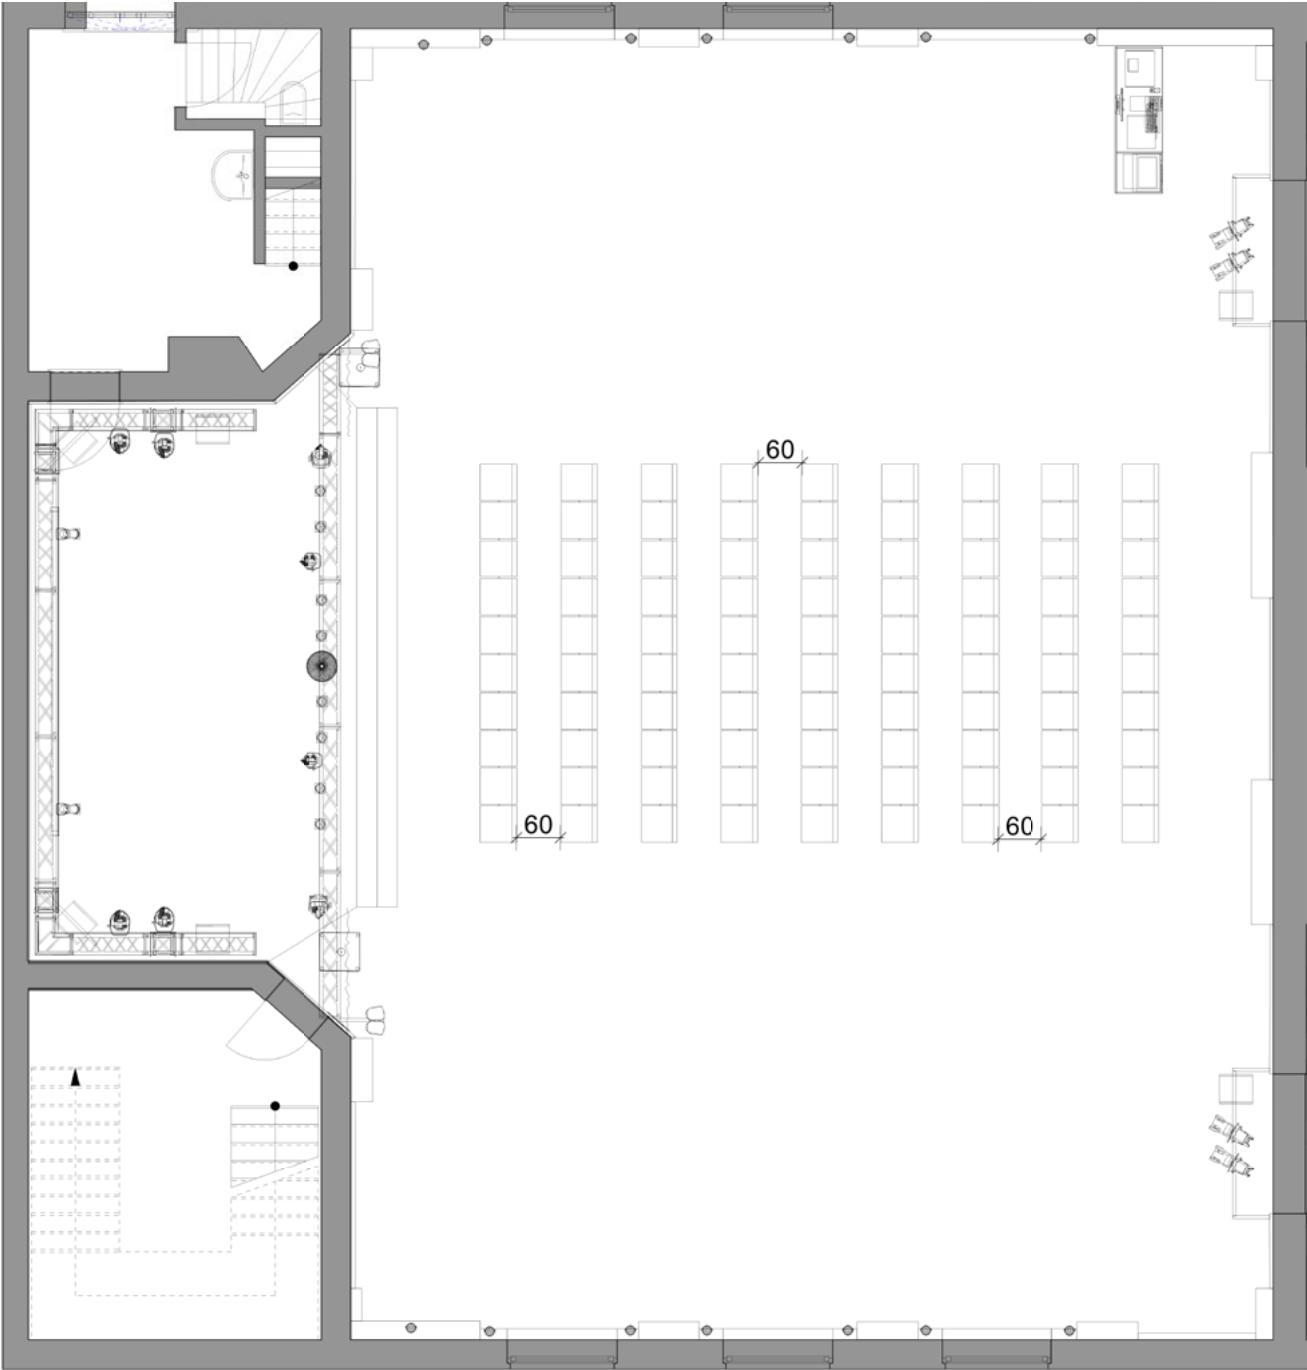

THEATRE STYLE SAMPLE SEATING

THEATRE | 70 PAX

Individual variants are possible.

THEATRE | 80 PAX

Individual variants are possible.

THEATRE | 90 PAX

Individual variants are possible.

THEATRE | 100 PAX