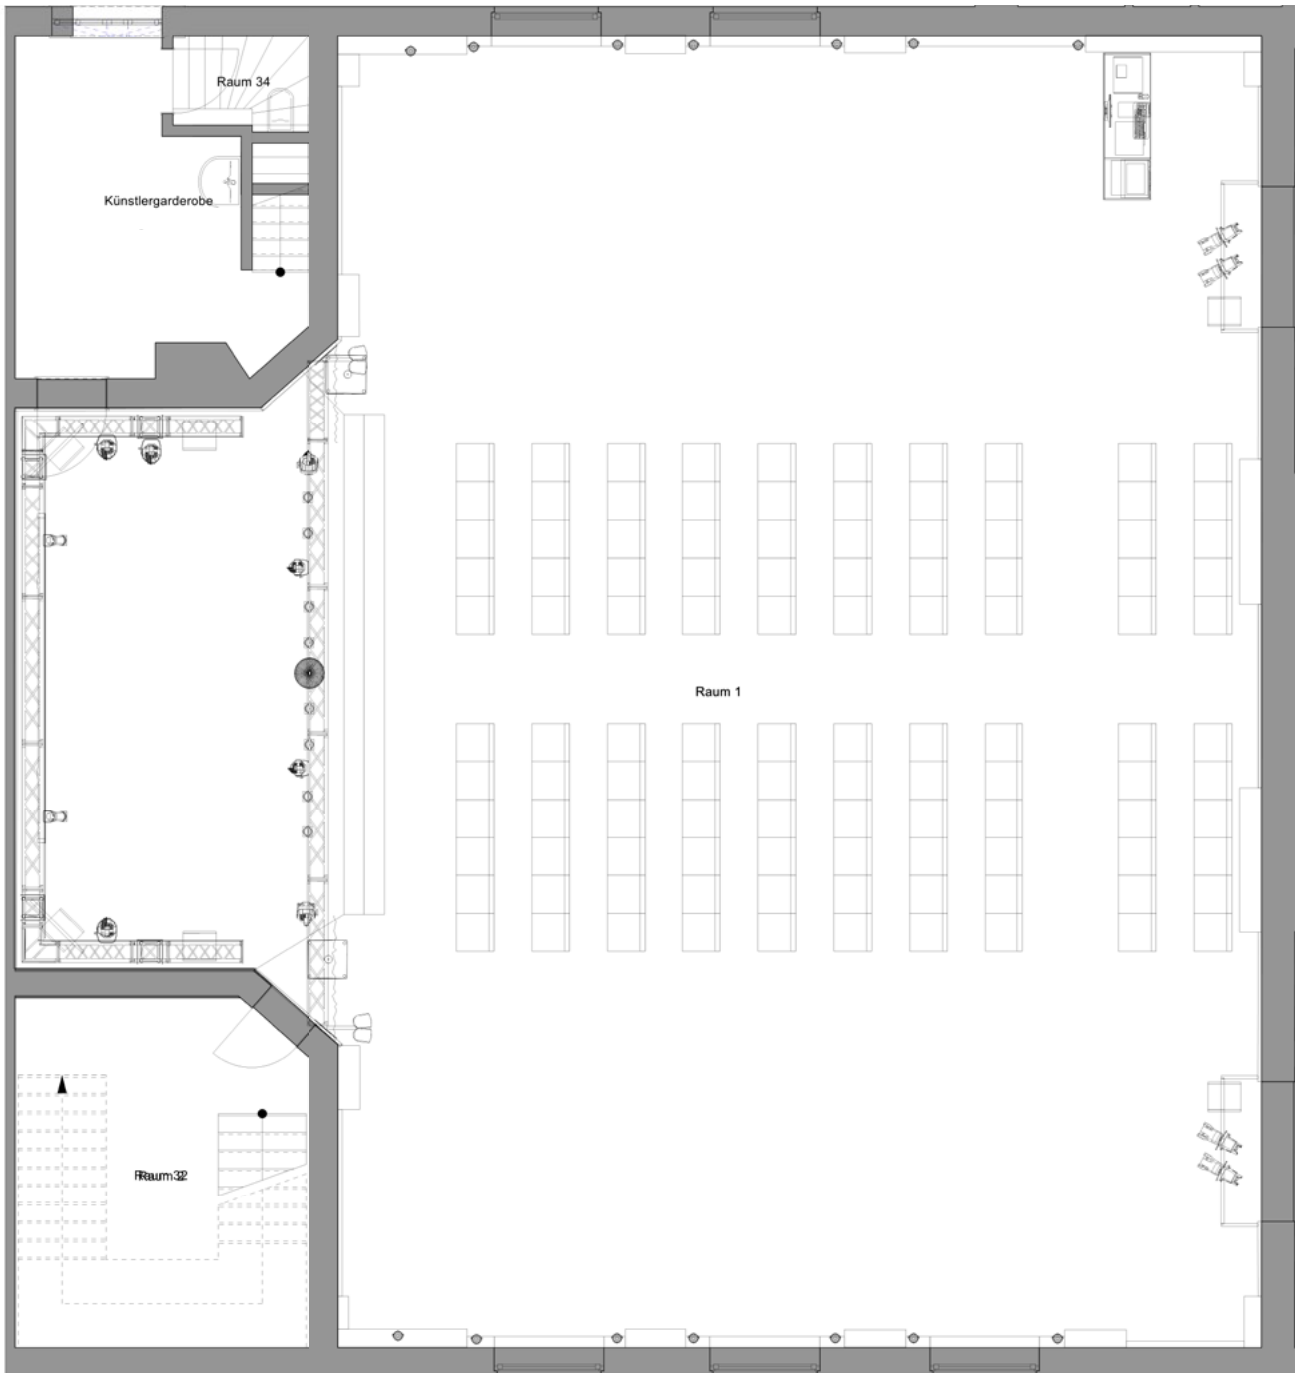

THEATRE STYLE SAMPLE SEATING

THEATRE | 70 PAX

Individual variants are possible.

THEATRE | 80 PAX

Individual variants are possible.

THEATRE | 90 PAX

Individual variants are possible.

THEATRE | 100 PAX

Individual variants are possible.

THEATRE | 110 PAX

Individual variants are possible.

THEATRE | 120 PAX

Individual variants are possible.

THEATRE | 130 PAX

Individual variants are possible.

THEATRE | 140 PAX