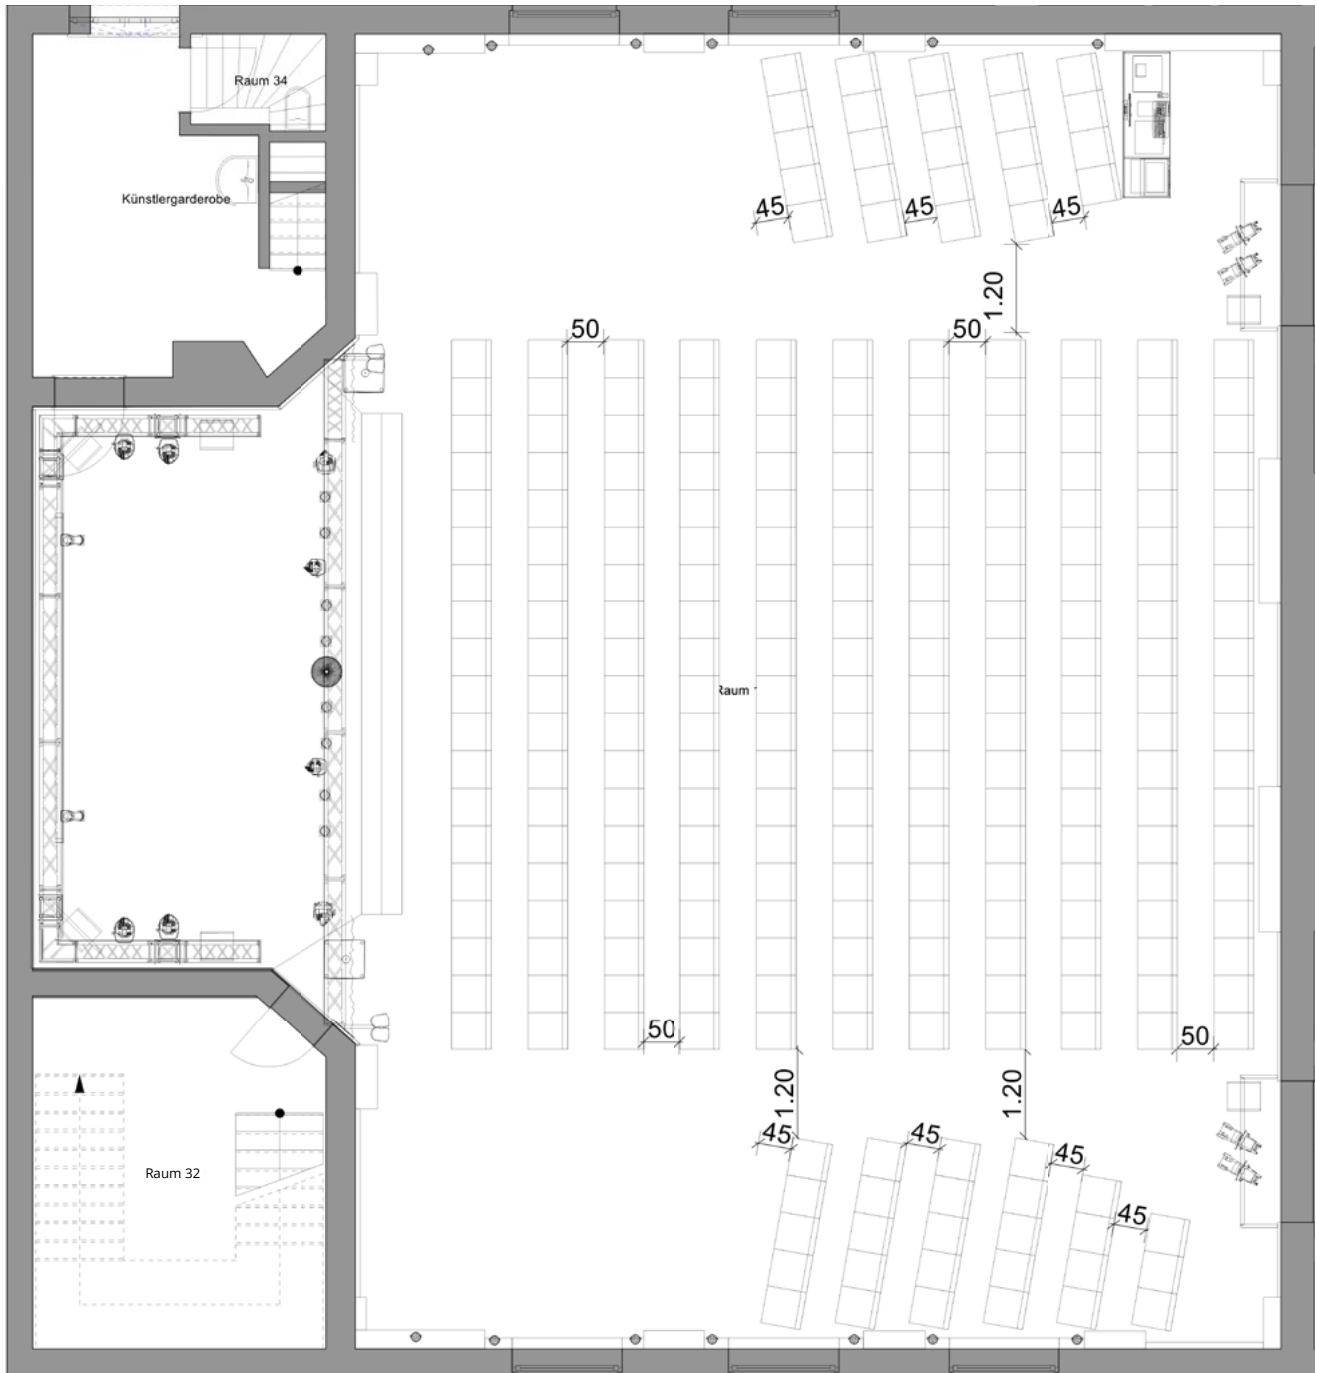

Individual variants are possible.

THEATRE | 230 PAX

Individual variants are possible.

THEATRE | 240 PAX

Individual variants are possible.

THEATRE | 260 PAX

Individual variants are possible.

THEATRE | 270 PAX