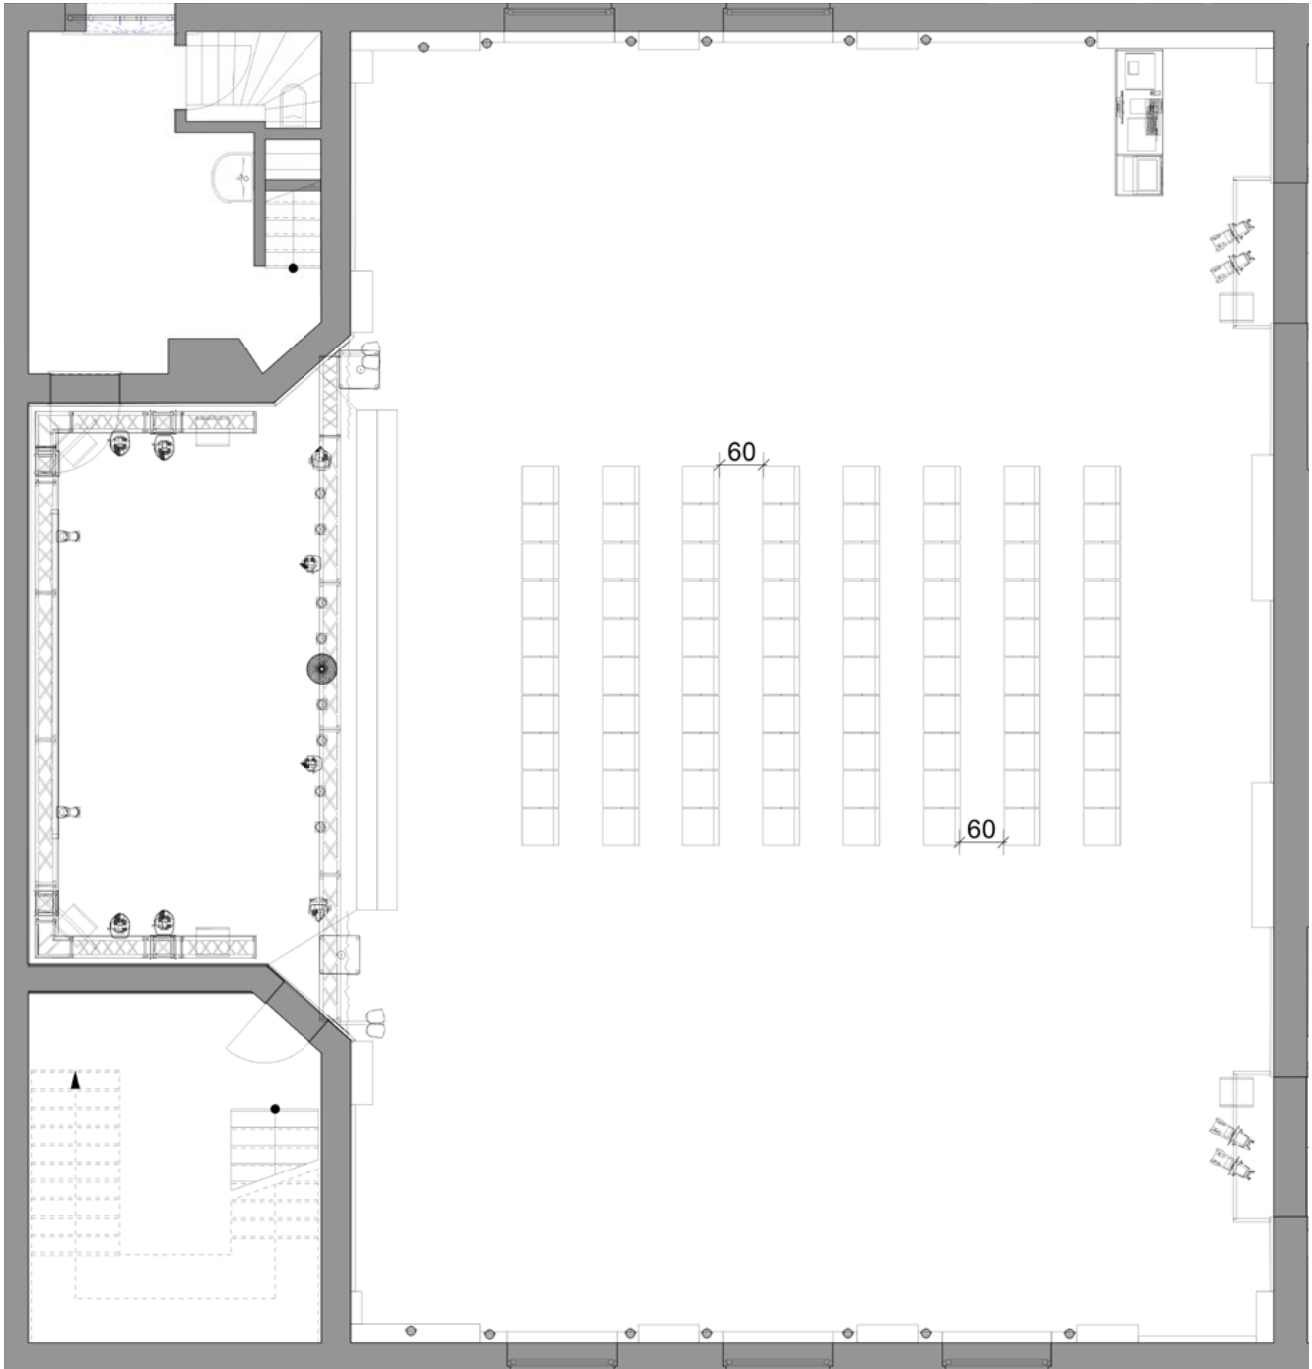

THEATRE STYLE SAMPLE SEATING

THEATRE | 70 PAX

Individual variants are possible.

THEATRE | 80 PAX

Individual variants are possible.

THEATRE | 90 PAX

Individual variants are possible.

THEATRE | 100 PAX