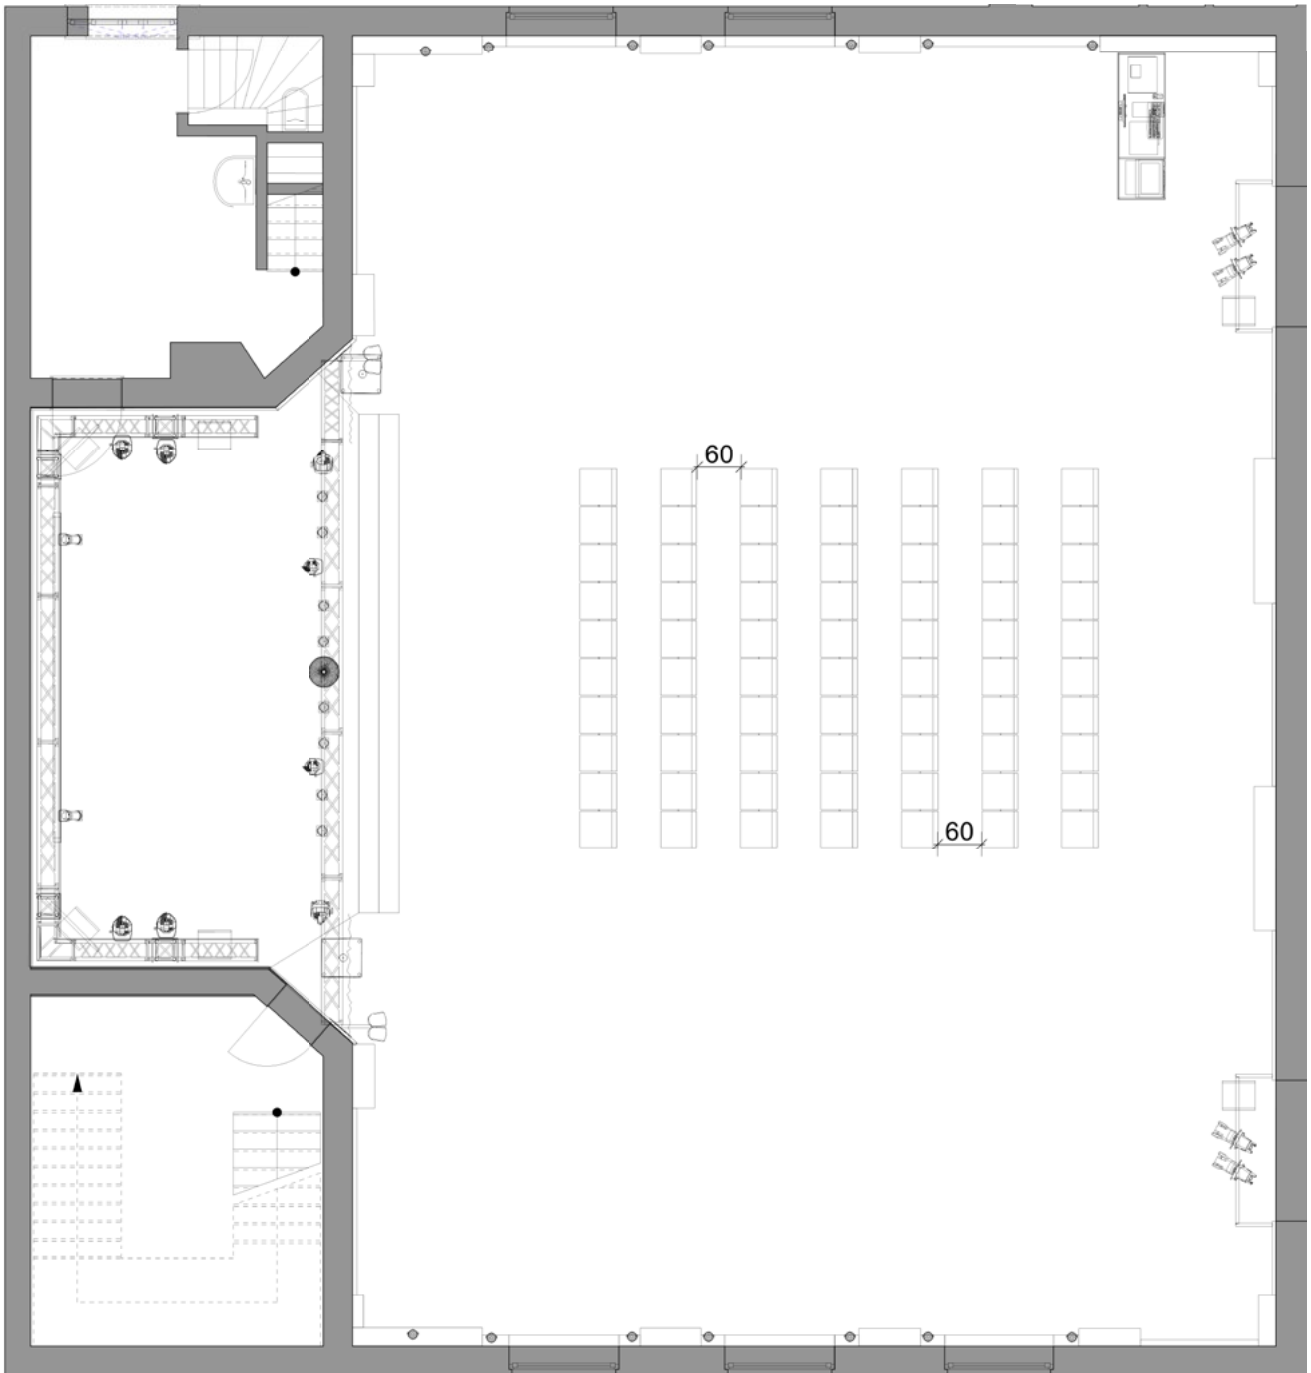

THEATRE STYLE SAMPLE SEATING

THEATRE | 70 PAX

Individual variants are possible.

THEATRE | 80 PAX

Individual variants are possible.

THEATRE | 90 PAX

Individual variants are possible.

THEATRE | 100 PAX