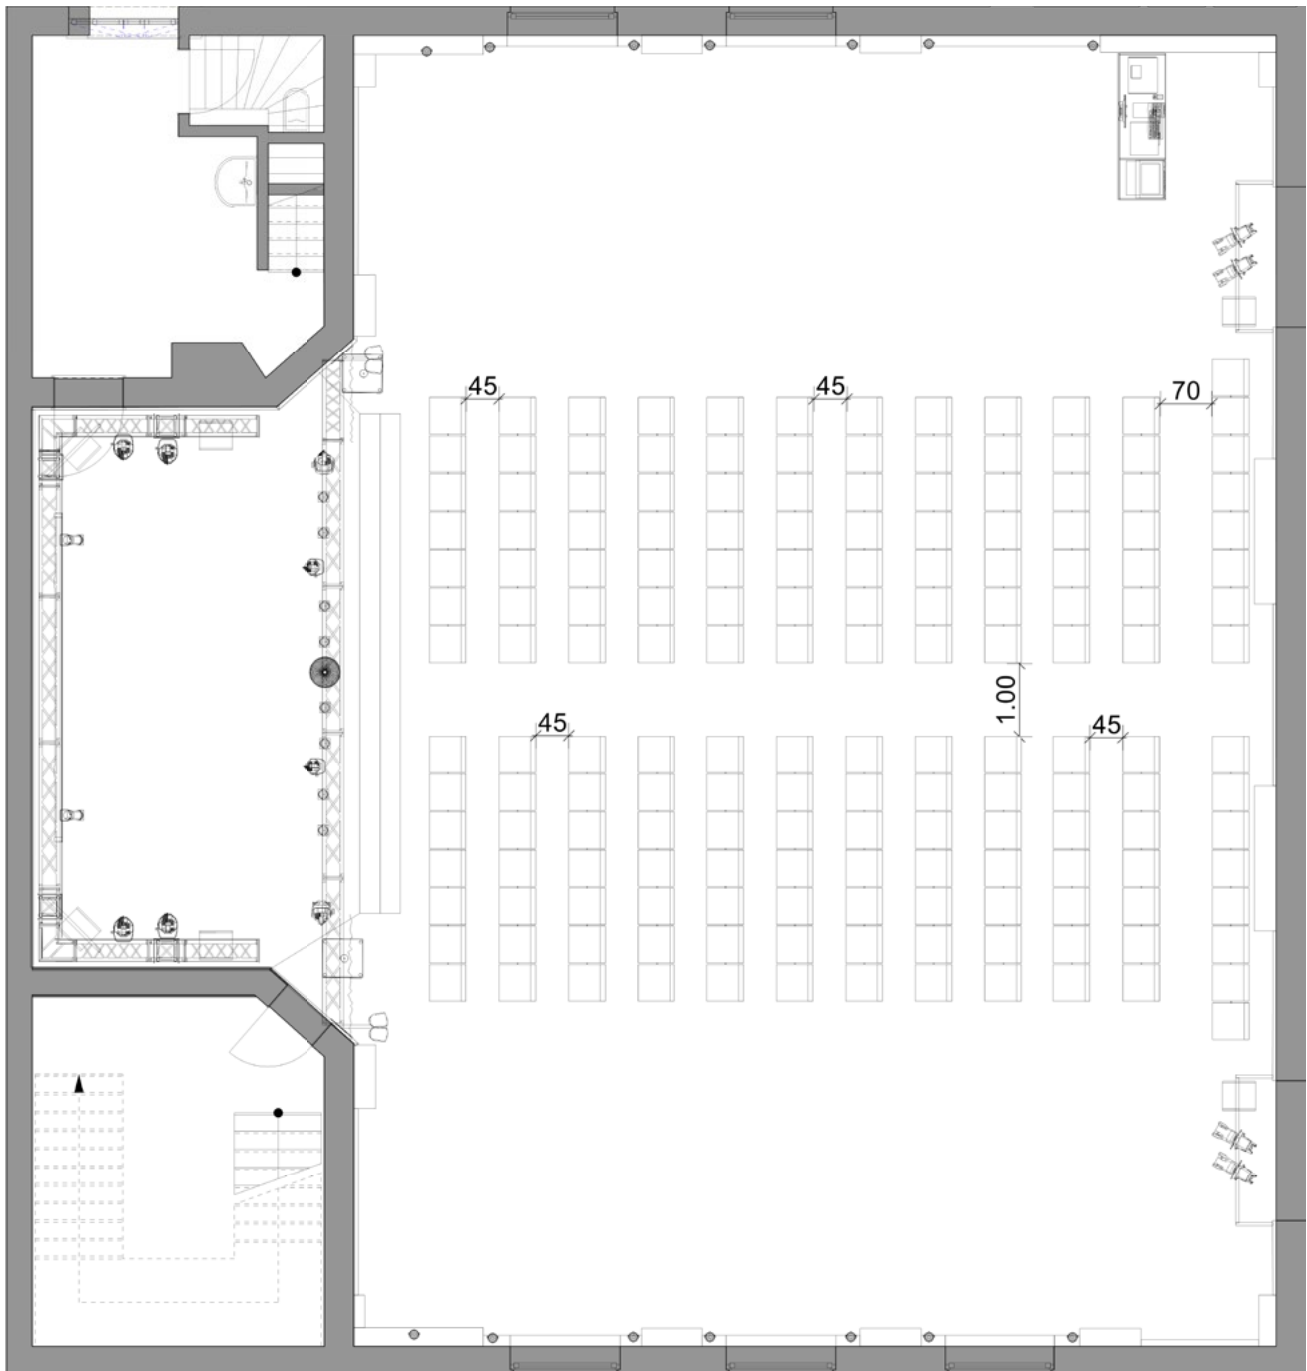

Individual variants are possible.

THEATRE | 150 PAX

Individual variants are possible.

THEATRE | 160 PAX

Individual variants are possible.

THEATRE | 170 PAX

Individual variants are possible.

THEATRE | 180 PAX