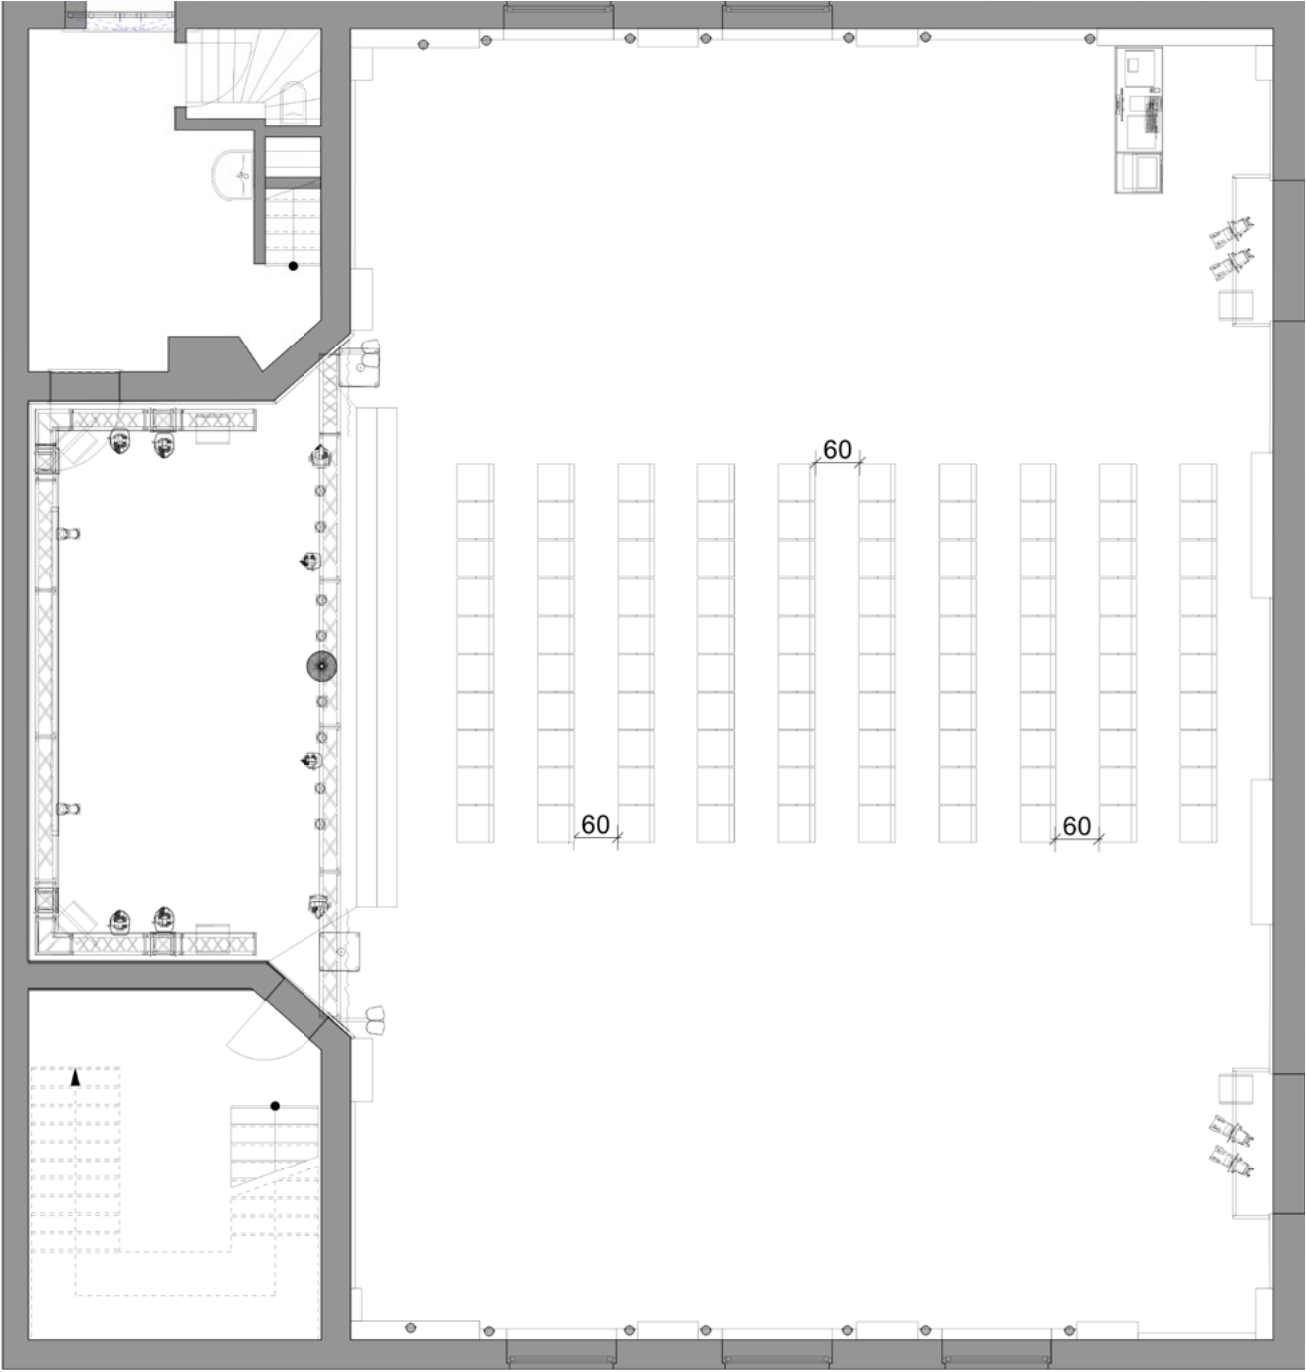

THEATRE STYLE SAMPLE SEATING

THEATRE | 70 PAX

Individual variants are possible.

THEATRE | 80 PAX

Individual variants are possible.

THEATRE | 90 PAX

Individual variants are possible.

THEATRE | 100 PAX