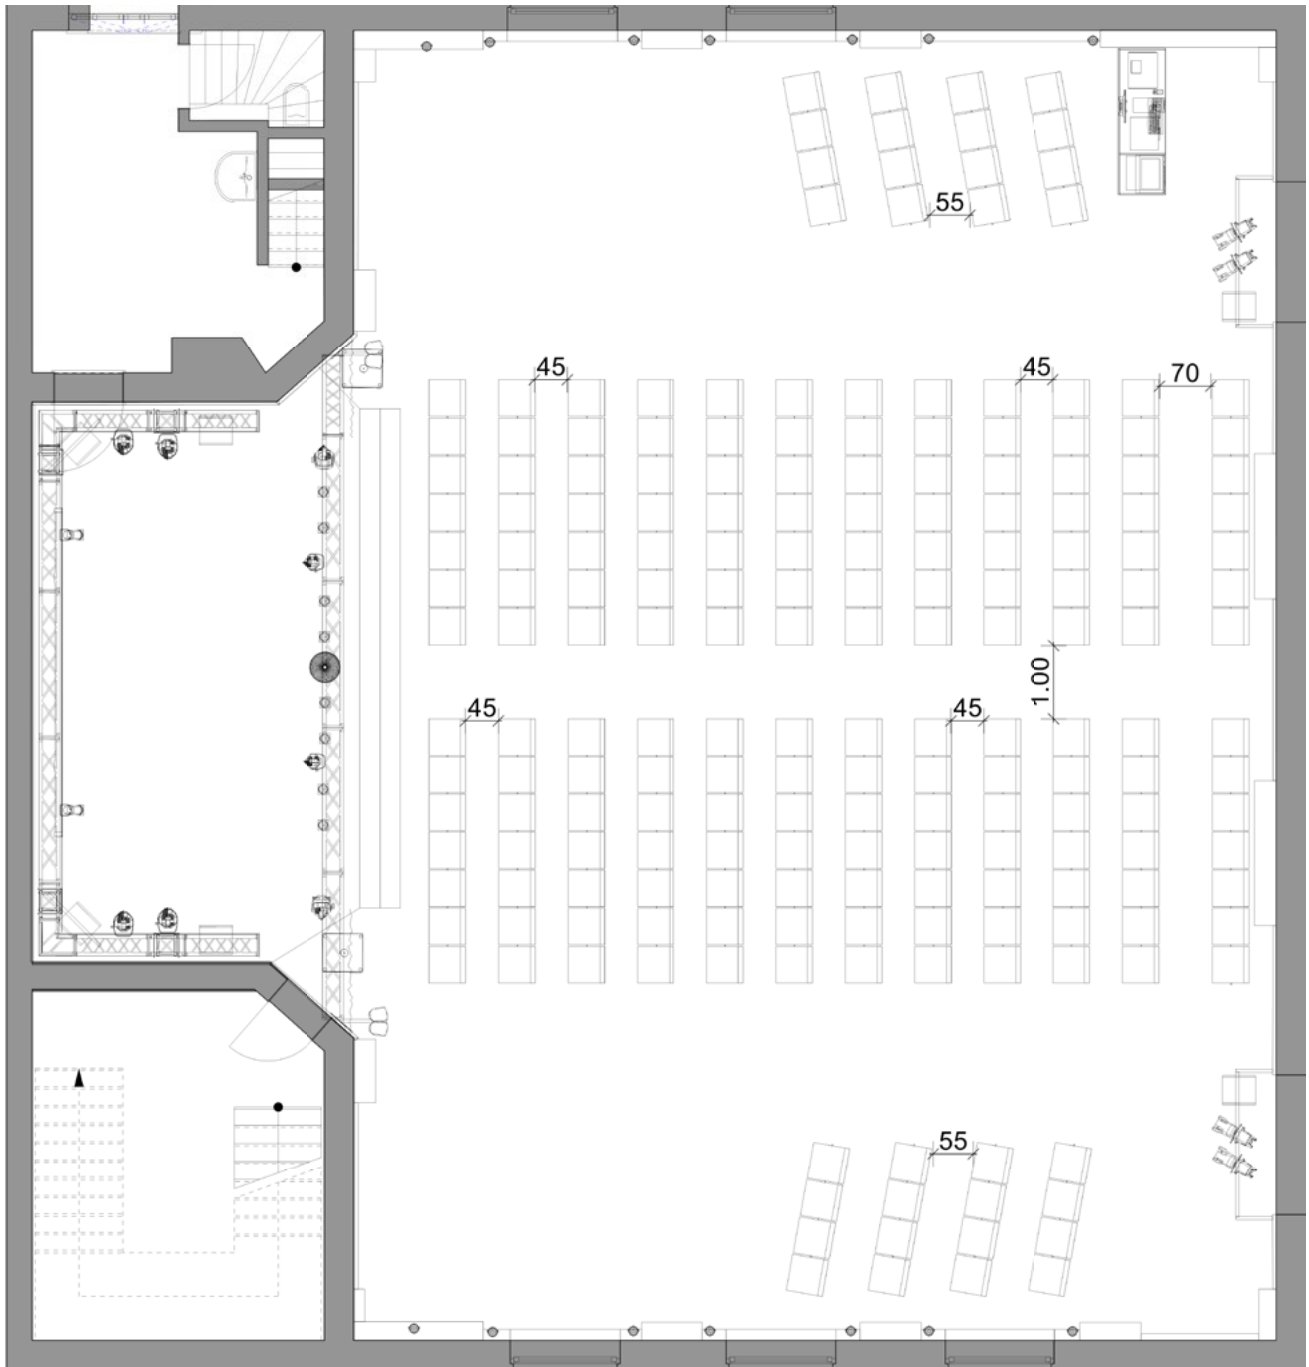

THEATRE | 200 PAX

Individual variants are possible.