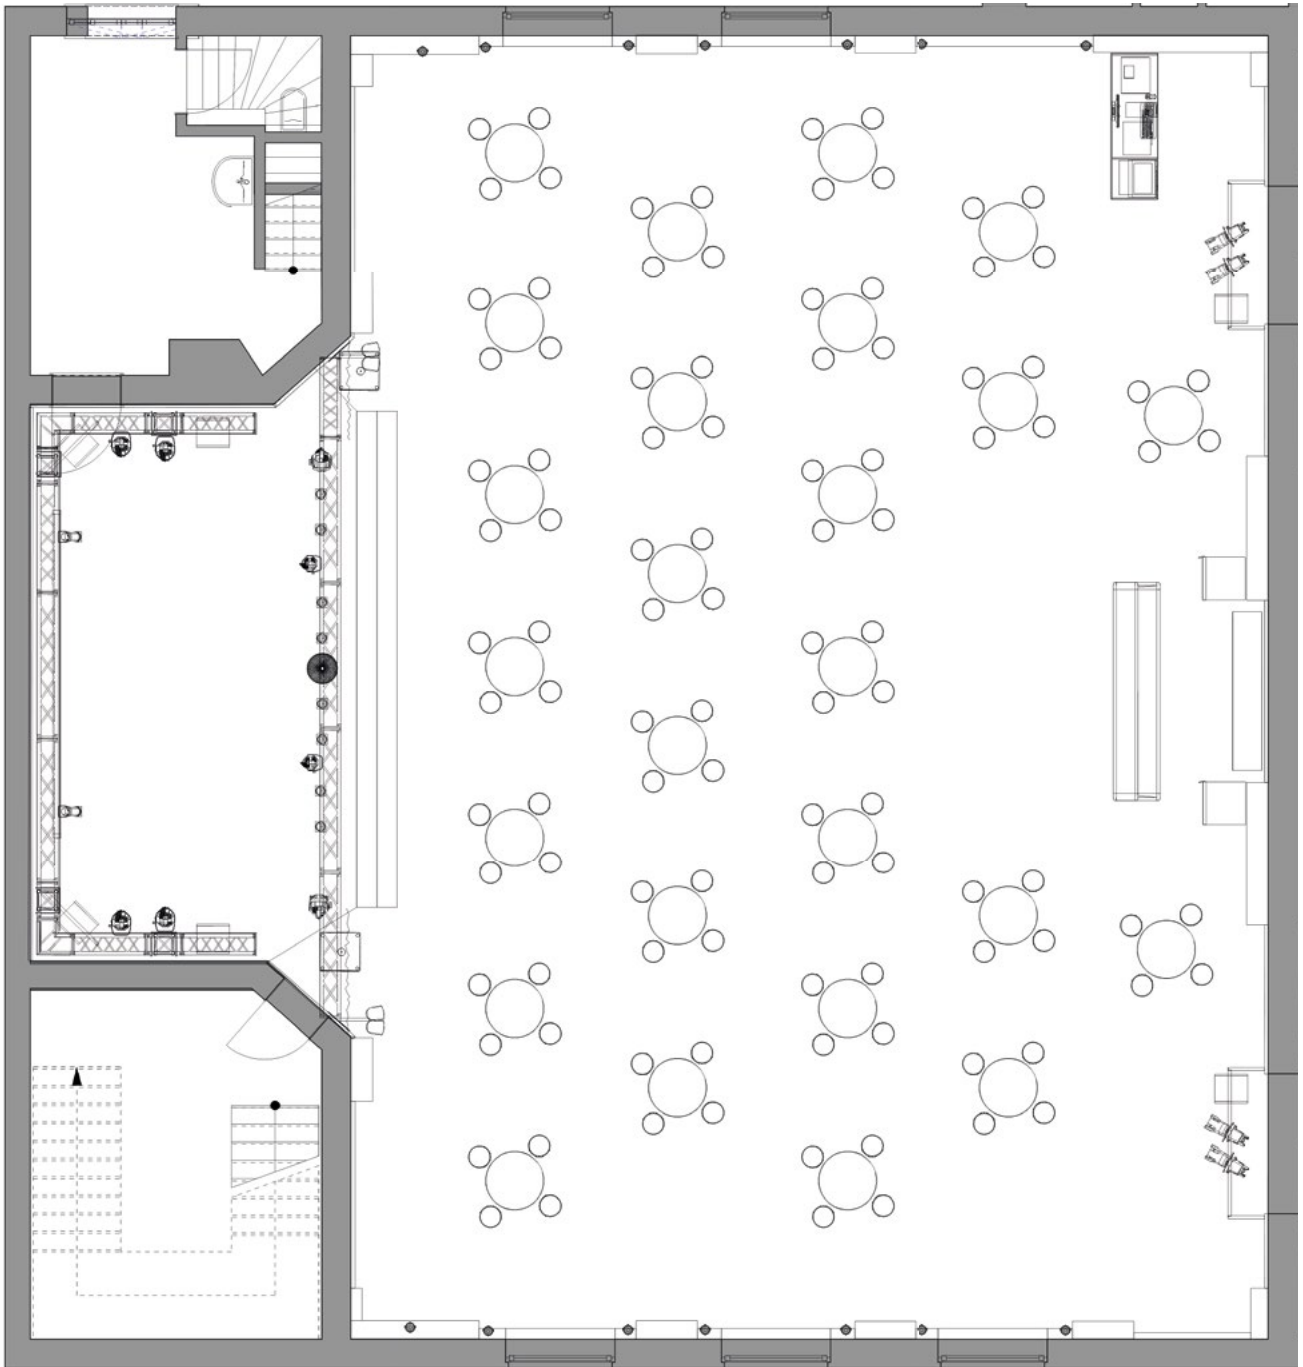

# RECEPTION SAMPLE SEATING

---

**RECEPTION** | 52 PAX

Individual variants are possible.

**RECEPTION** | 80 PAX

Individual variants are possible.

**RECEPTION** | 104 PAX V1

Individual variants are possible.

**RECEPTION** | 104 PAX V2

Individual variants are possible.

**RECEPTION** | 120 PAX

Individual variants are possible.

**RECEPTION** | 124 PAX

Individual variants are possible.

**RECEPTION** | 144 PAX

Individual variants are possible.

**RECEPTION** | 168 PAX V1

Individual variants are possible.

**RECEPTION** | 168 PAX V2

Individual variants are possible.

**RECEPTION** | 176 PAX

Individual variants are possible.

**RECEPTION** | 200 PAX

Individual variants are possible.