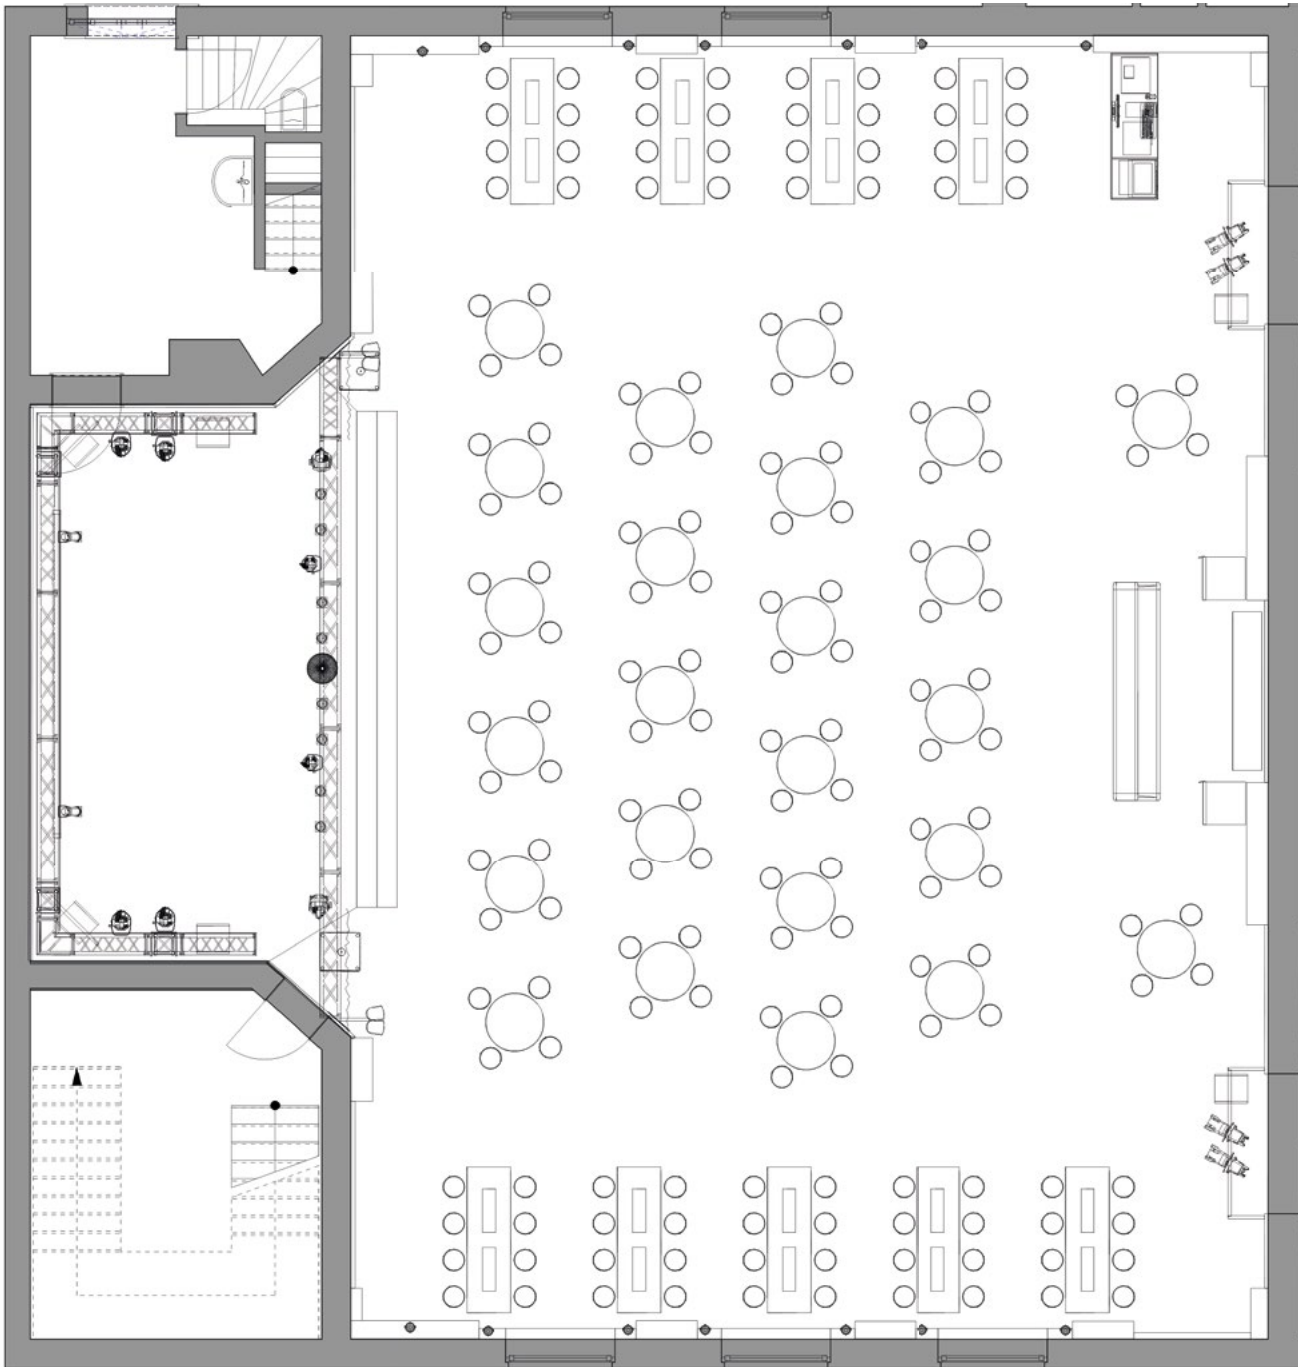

# RECEPTION SAMPLE SEATING

---

**RECEPTION** | 52 PAX

Individual variants are possible.

**RECEPTION** | 80 PAX

Individual variants are possible.

**RECEPTION** | 104 PAX V1

Individual variants are possible.

**RECEPTION** | 104 PAX V2

Individual variants are possible.

**RECEPTION** | 120 PAX

Individual variants are possible.

**RECEPTION** | 124 PAX

Individual variants are possible.

**RECEPTION** | 144 PAX

Individual variants are possible.

**RECEPTION** | 168 PAX V1

Individual variants are possible.

**RECEPTION** | 168 PAX V2

Individual variants are possible.

**RECEPTION** | 176 PAX

Individual variants are possible.

**RECEPTION** | 200 PAX

Individual variants are possible.