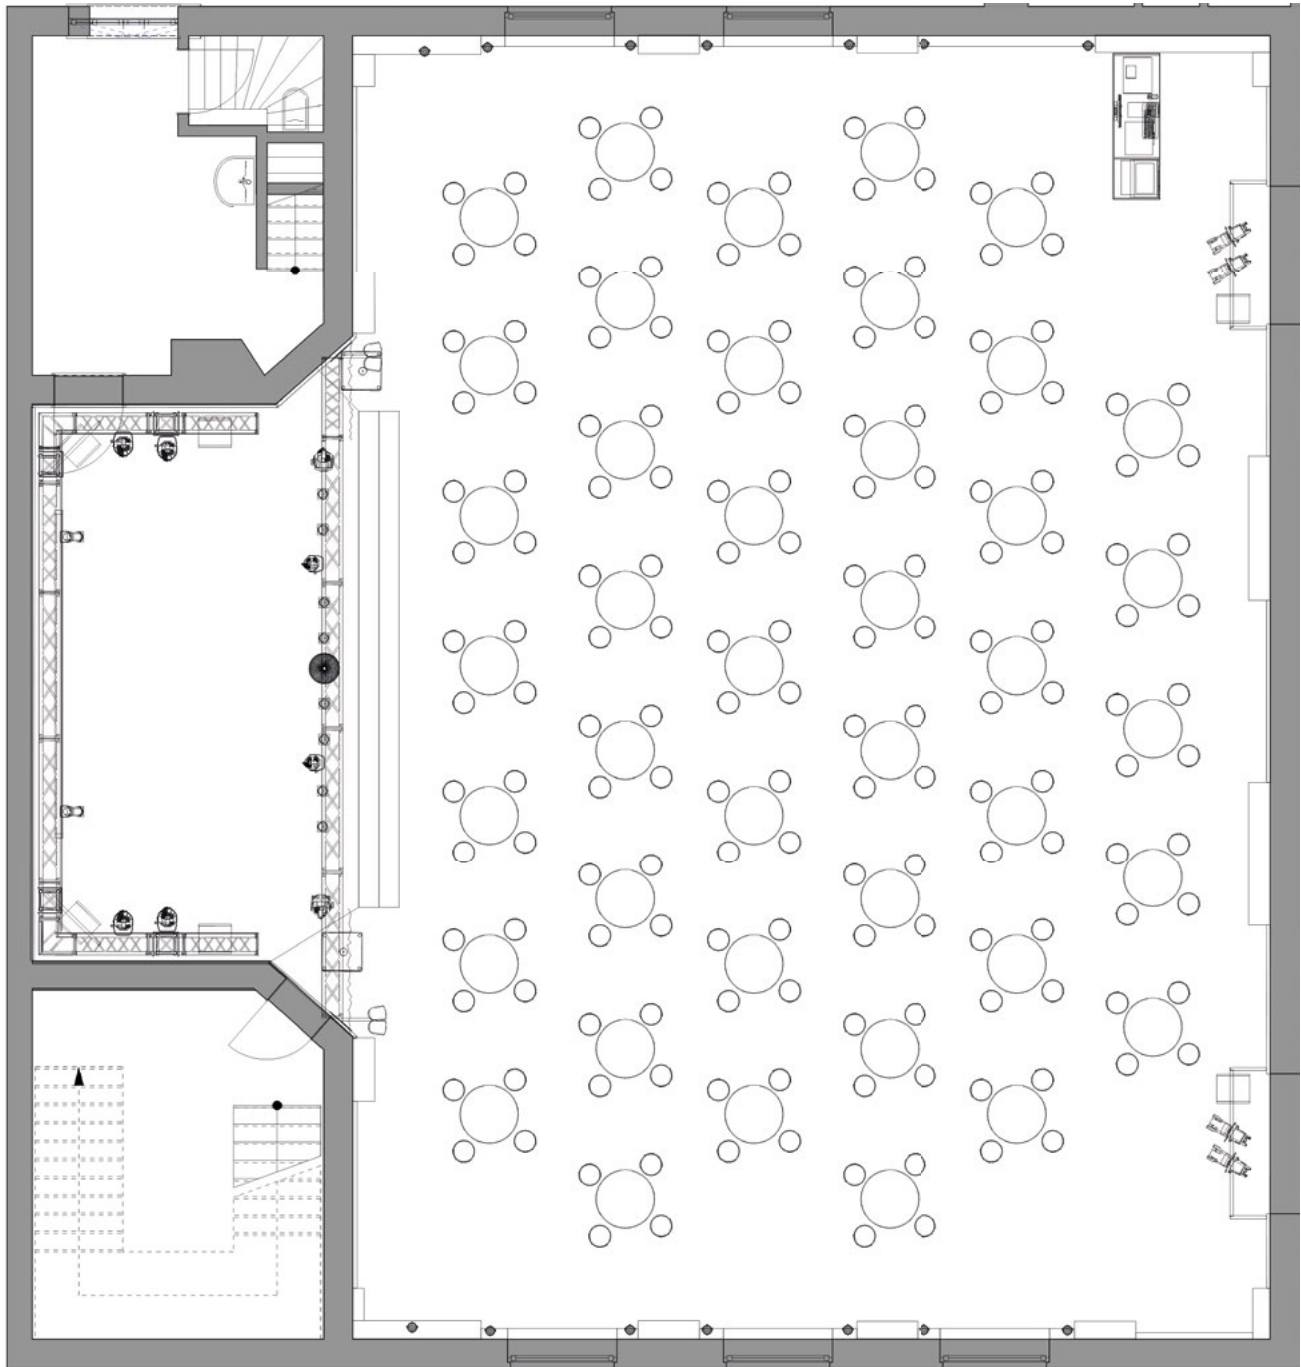

# RECEPTION SAMPLE SEATING

---

**RECEPTION** | 52 PAX

Individual variants are possible.

**RECEPTION** | 80 PAX

Individual variants are possible.

**RECEPTION** | 104 PAX V1

Individual variants are possible.

**RECEPTION** | 104 PAX V2

Individual variants are possible.

**RECEPTION** | 120 PAX

Individual variants are possible.

**RECEPTION** | 124 PAX

Individual variants are possible.

**RECEPTION** | 144 PAX

Individual variants are possible.

**RECEPTION** | 168 PAX V1

Individual variants are possible.

**RECEPTION** | 168 PAX V2

Individual variants are possible.

**RECEPTION** | 176 PAX

Individual variants are possible.

**RECEPTION** | 200 PAX

Individual variants are possible.