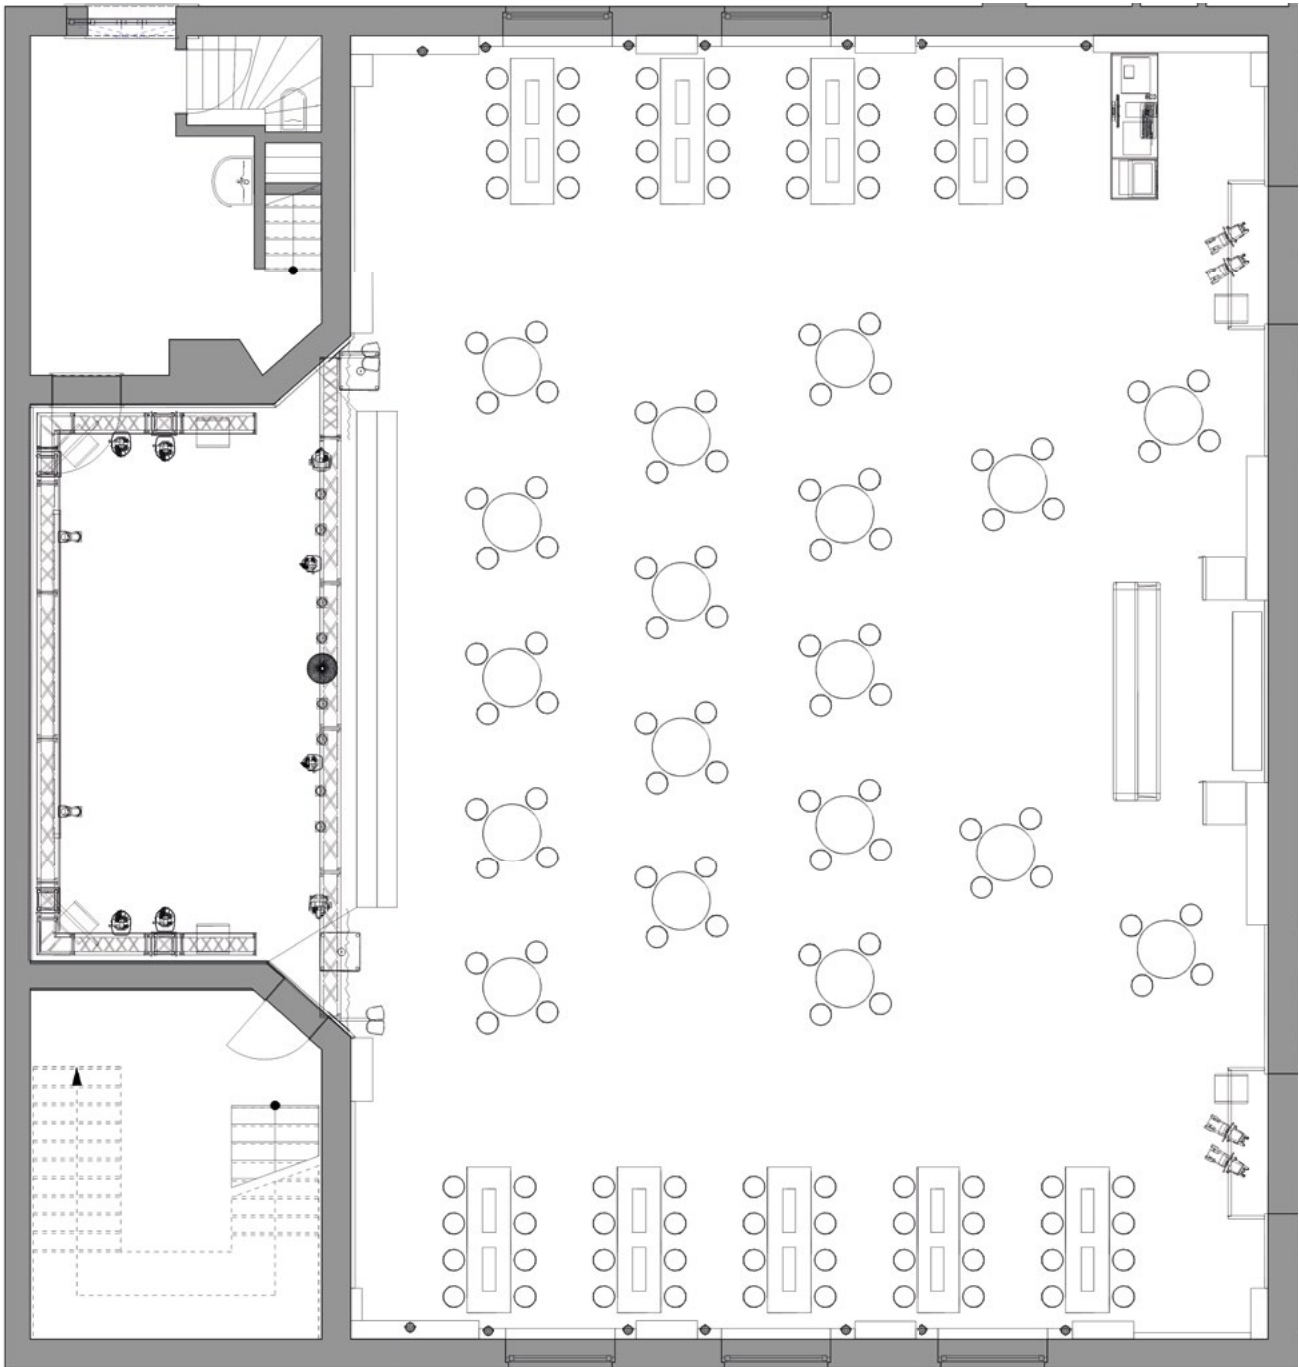

# RECEPTION SAMPLE SEATING

---

**RECEPTION** | 52 PAX

Individual variants are possible.

**RECEPTION** | 80 PAX

Individual variants are possible.

**RECEPTION** | 104 PAX V1

Individual variants are possible.

**RECEPTION** | 104 PAX V2

Individual variants are possible.

**RECEPTION** | 120 PAX

Individual variants are possible.

**RECEPTION** | 124 PAX

Individual variants are possible.

**RECEPTION** | 144 PAX

Individual variants are possible.

**RECEPTION** | 168 PAX V1

Individual variants are possible.

**RECEPTION** | 168 PAX V2

Individual variants are possible.

**RECEPTION** | 176 PAX

Individual variants are possible.

**RECEPTION** | 200 PAX

Individual variants are possible.