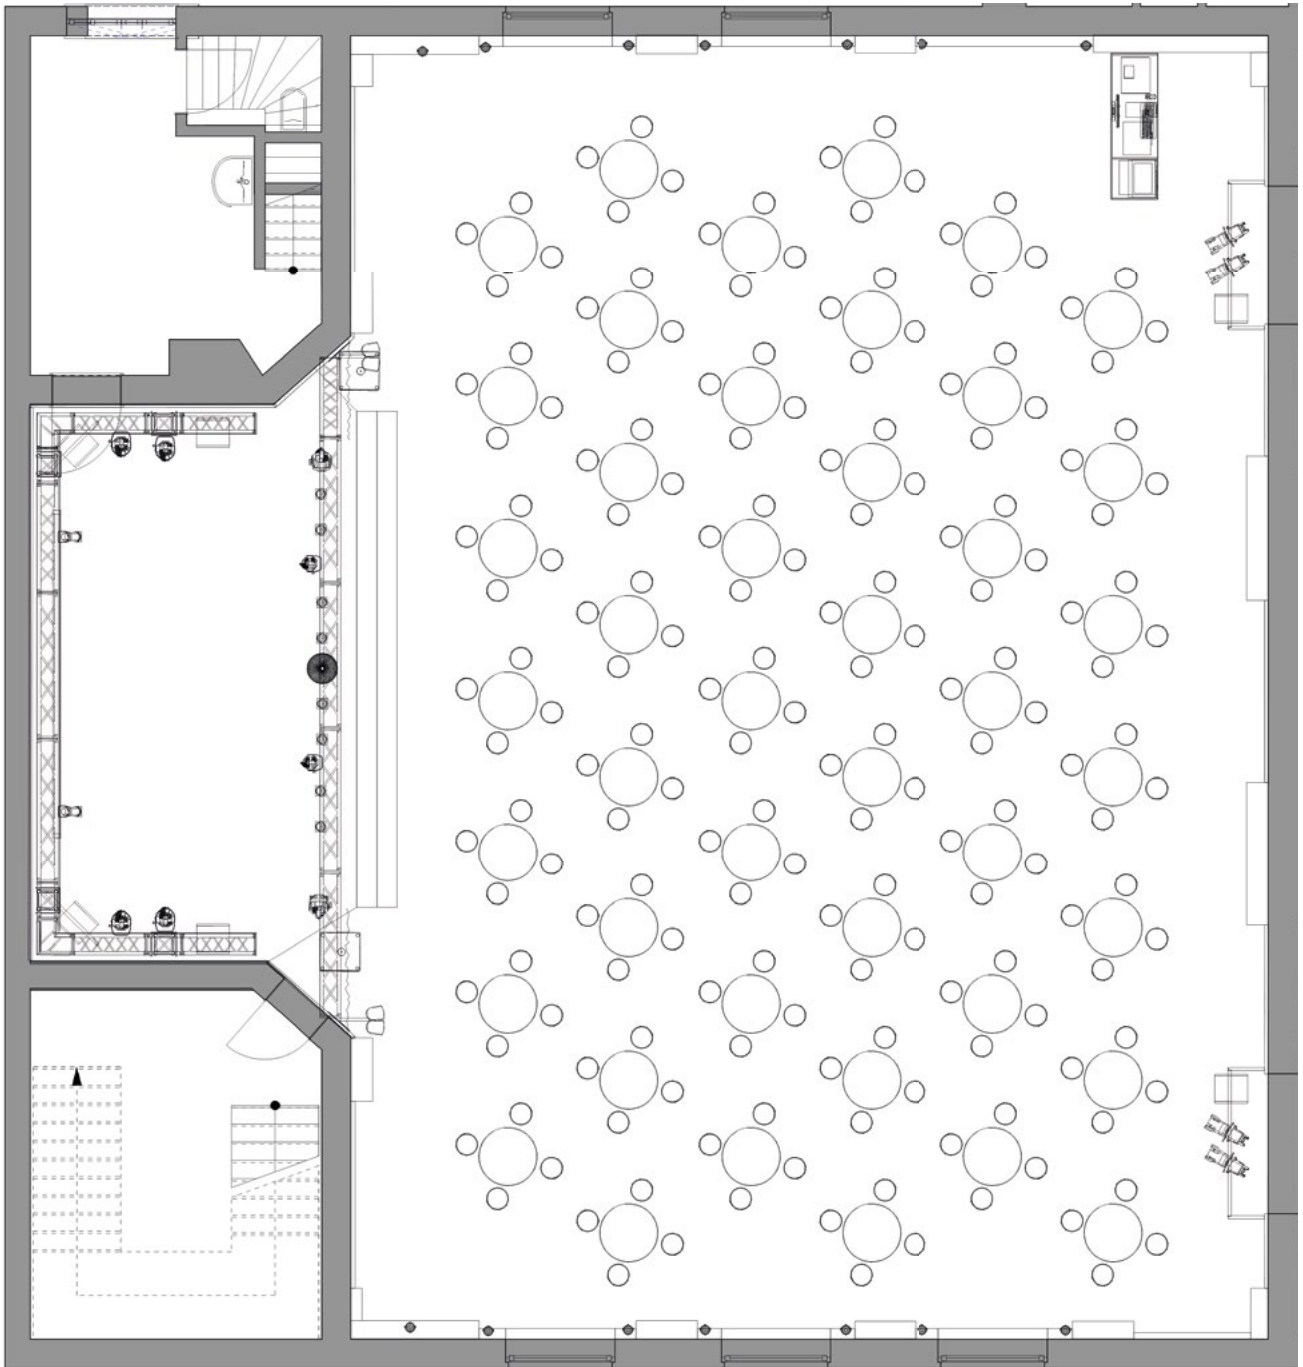

# RECEPTION SAMPLE SEATING

---

**RECEPTION** | 52 PAX

Individual variants are possible.

**RECEPTION** | 80 PAX

Individual variants are possible.

**RECEPTION** | 104 PAX V1

Individual variants are possible.

**RECEPTION** | 168 PAX V1

Individual variants are possible.

**RECEPTION** | 168 PAX V2

Individual variants are possible.

**RECEPTION** | 176 PAX

Individual variants are possible.

**RECEPTION** | 200 PAX

Individual variants are possible.