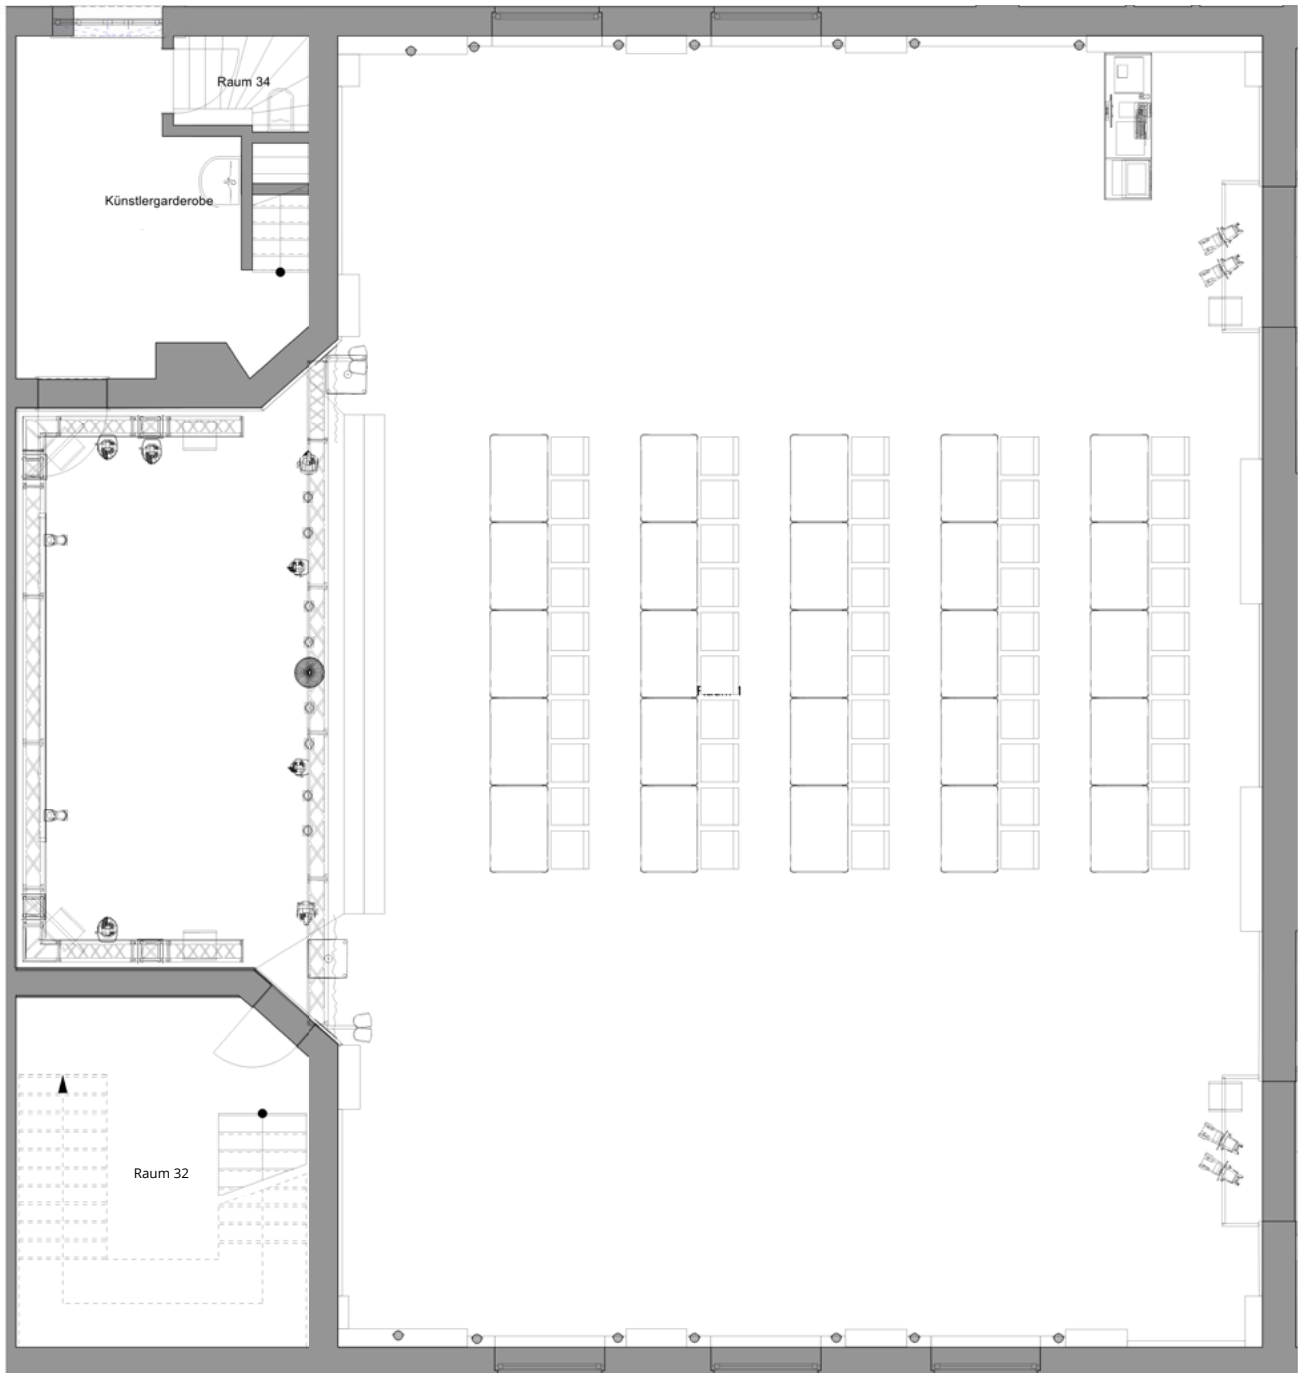

PARLIAMENTARY SAMPLE SEATING

PARLIAMENTARY | 50 PAX

Individual variants are possible.

PARLIAMENTARY | 60 PAX

Individual variants are possible.

PARLIAMENTARY | 70 PAX

Individual variants are possible.

PARLIAMENTARY | 80 PAX

Individual variants are possible.

PARLIAMENTARY | 90 PAX

Individual variants are possible.

PARLIAMENTARY | 100 PAX

Individual variants are possible.

PARLIAMENTARY | 110 PAX

Individual variants are possible.