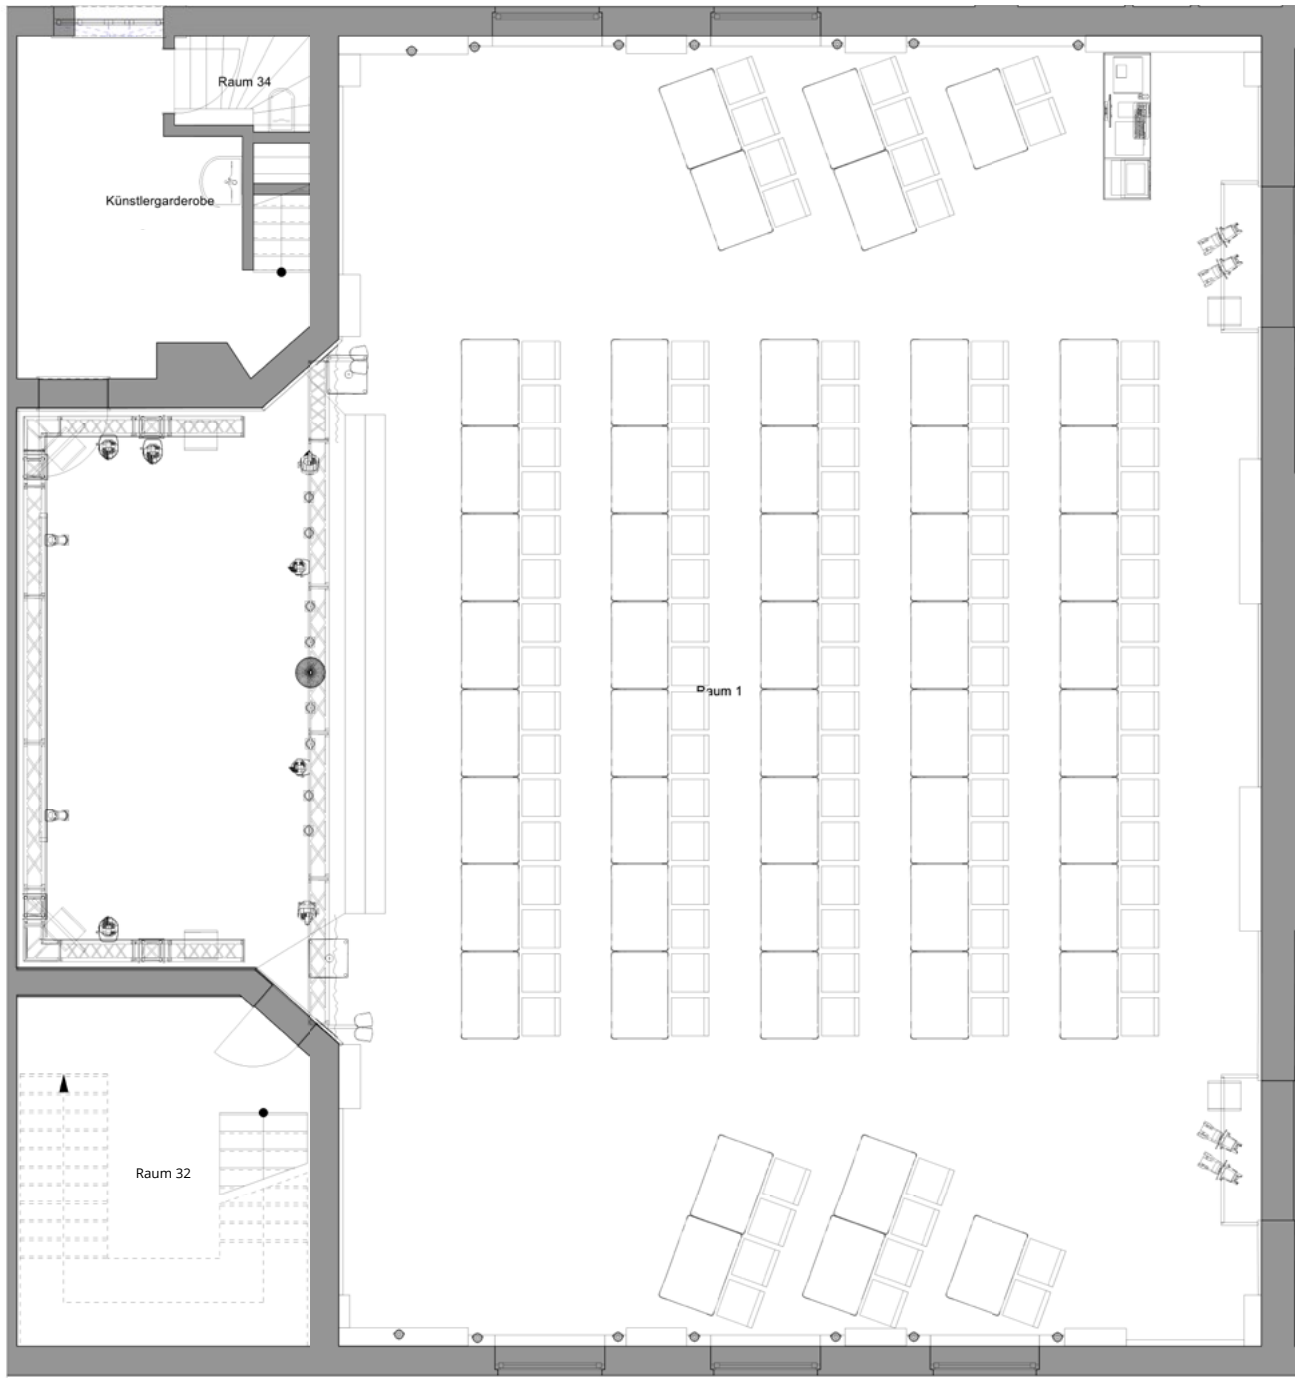

PARLIAMENTARY SAMPLE SEATING

PARLIAMENTARY | 50 PAX

Individual variants are possible.

PARLIAMENTARY | 60 PAX

Individual variants are possible.

PARLIAMENTARY | 70 PAX

Individual variants are possible.

PARLIAMENTARY | 80 PAX

Individual variants are possible.

PARLIAMENTARY | 90 PAX

Individual variants are possible.

PARLIAMENTARY | 100 PAX

Individual variants are possible.

PARLIAMENTARY | 110 PAX

Individual variants are possible.