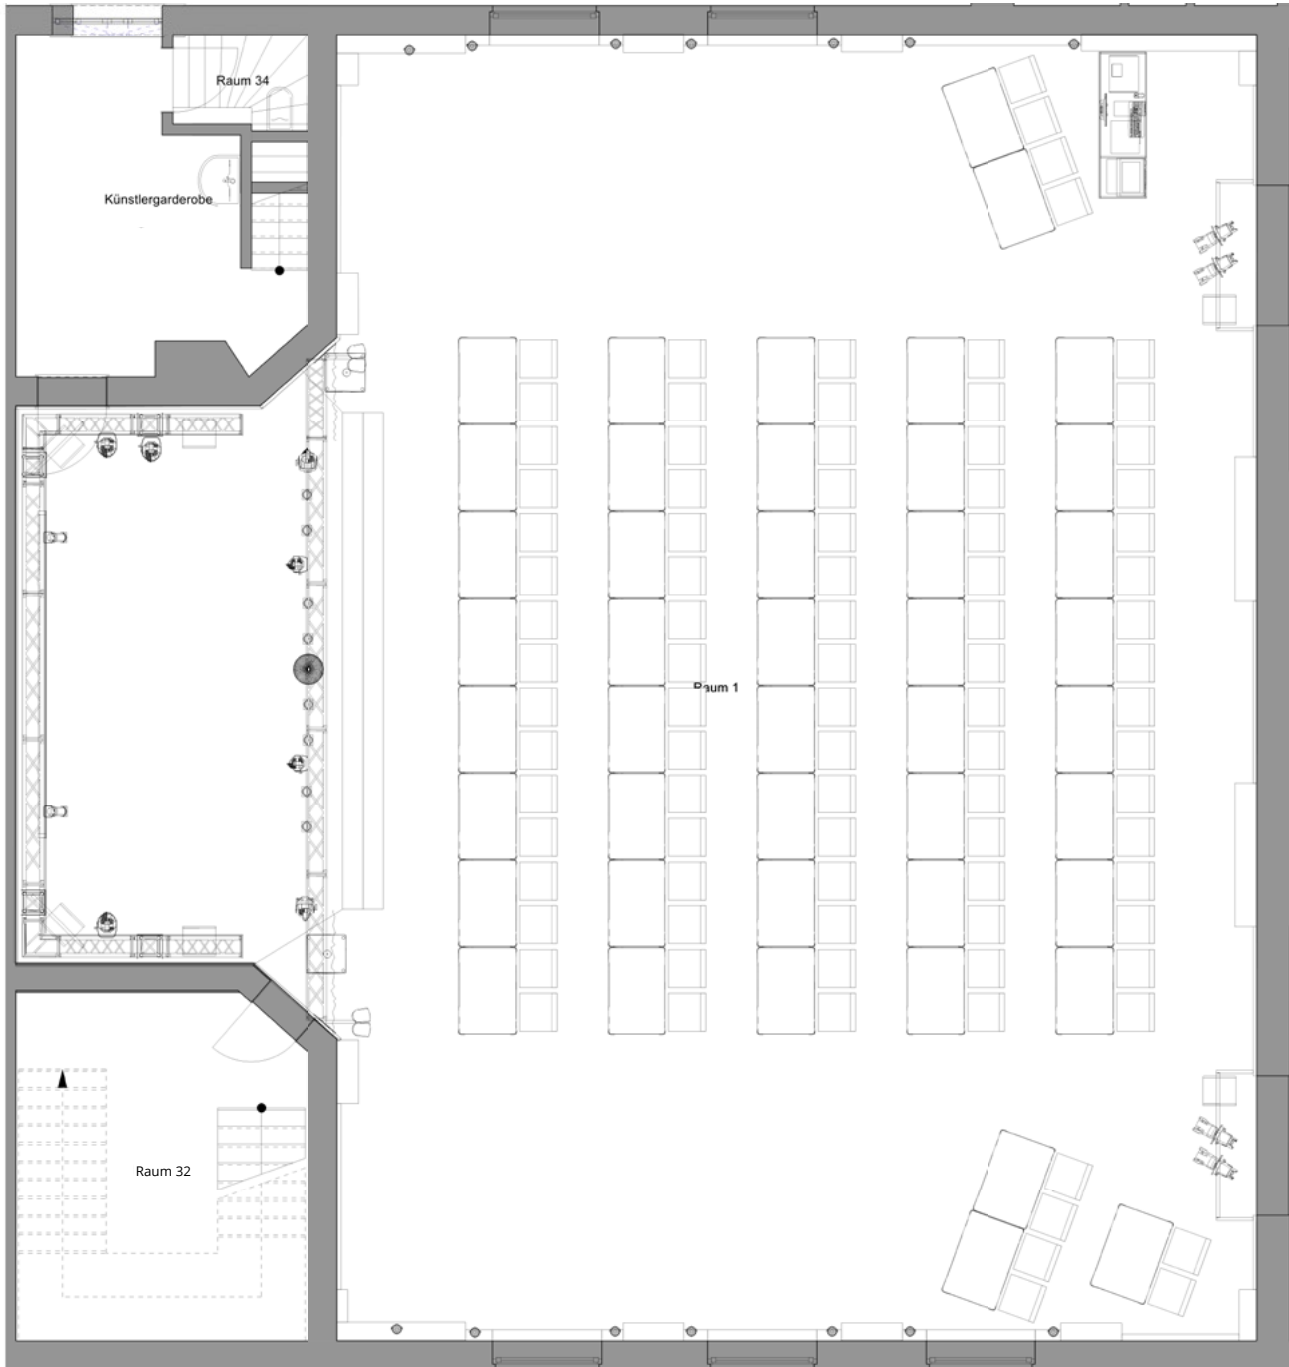

PARLIAMENTARY SAMPLE SEATING

PARLIAMENTARY | 50 PAX

Individual variants are possible.

PARLIAMENTARY | 60 PAX

Individual variants are possible.

PARLIAMENTARY | 70 PAX

Individual variants are possible.

PARLIAMENTARY | 80 PAX

Individual variants are possible.

PARLIAMENTARY | 90 PAX

Individual variants are possible.

PARLIAMENTARY | 100 PAX

Individual variants are possible.

PARLIAMENTARY | 110 PAX

Individual variants are possible.