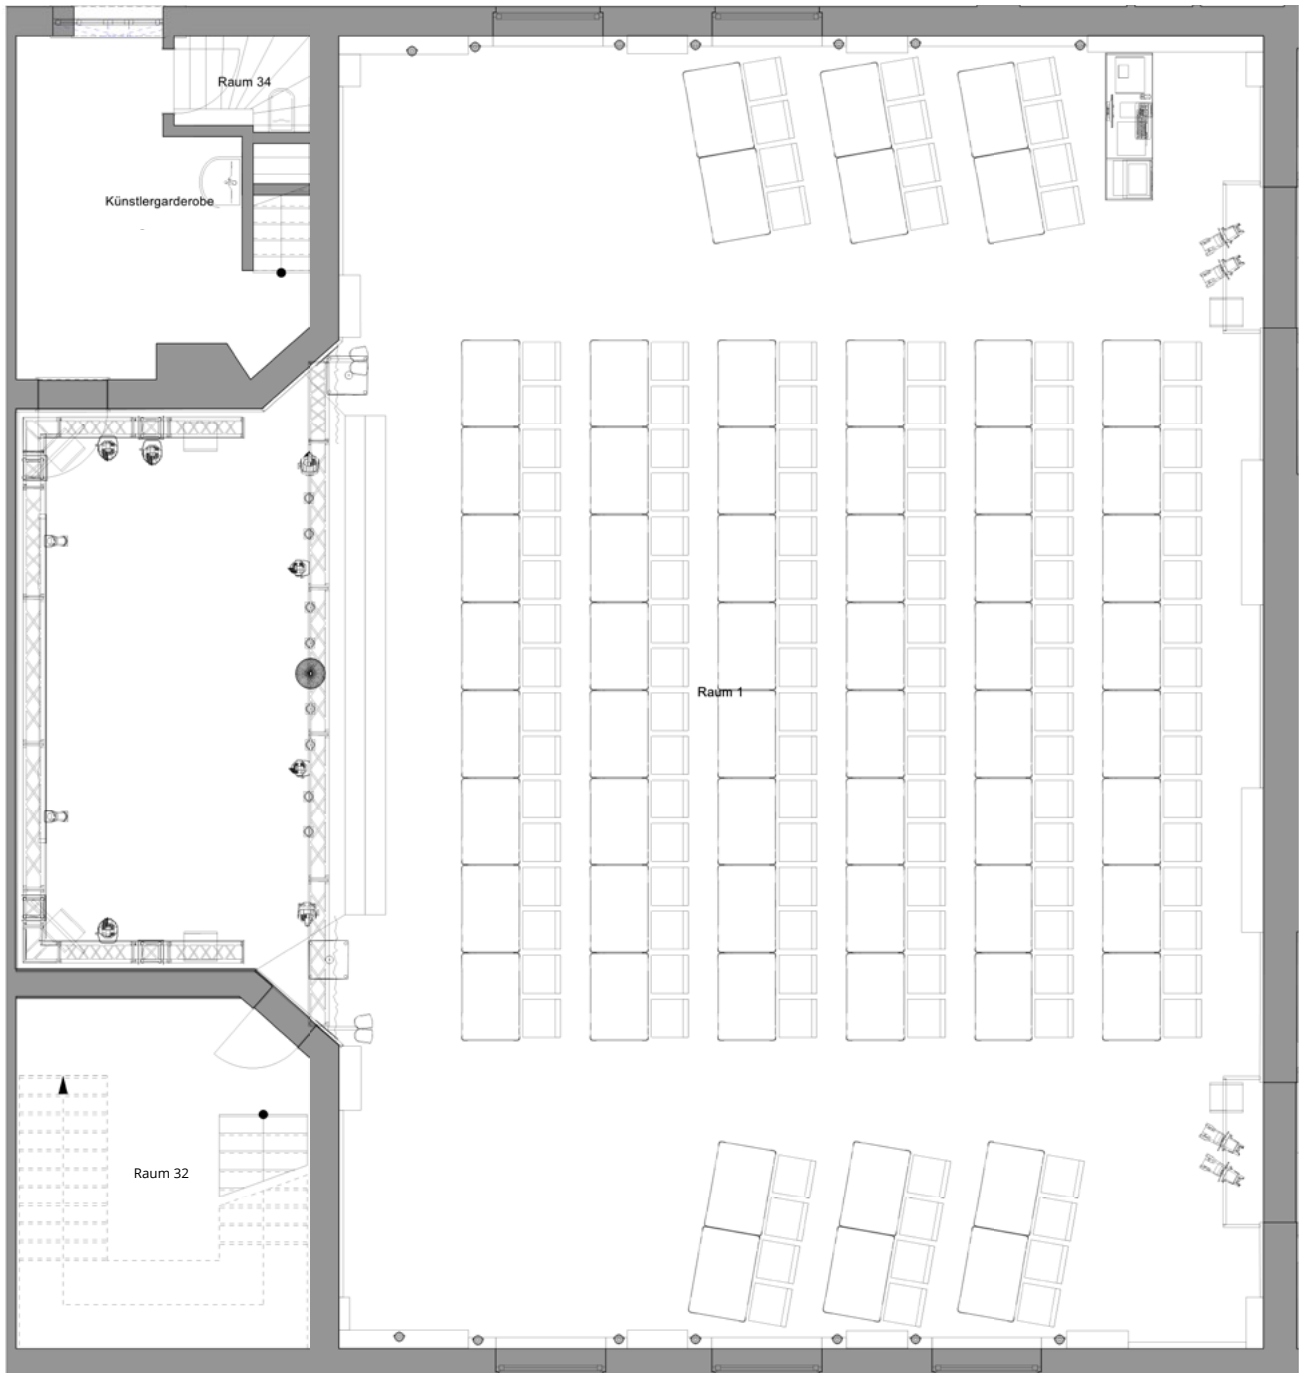

PARLIAMENTARY | 130 PAX

Individual variants are possible.