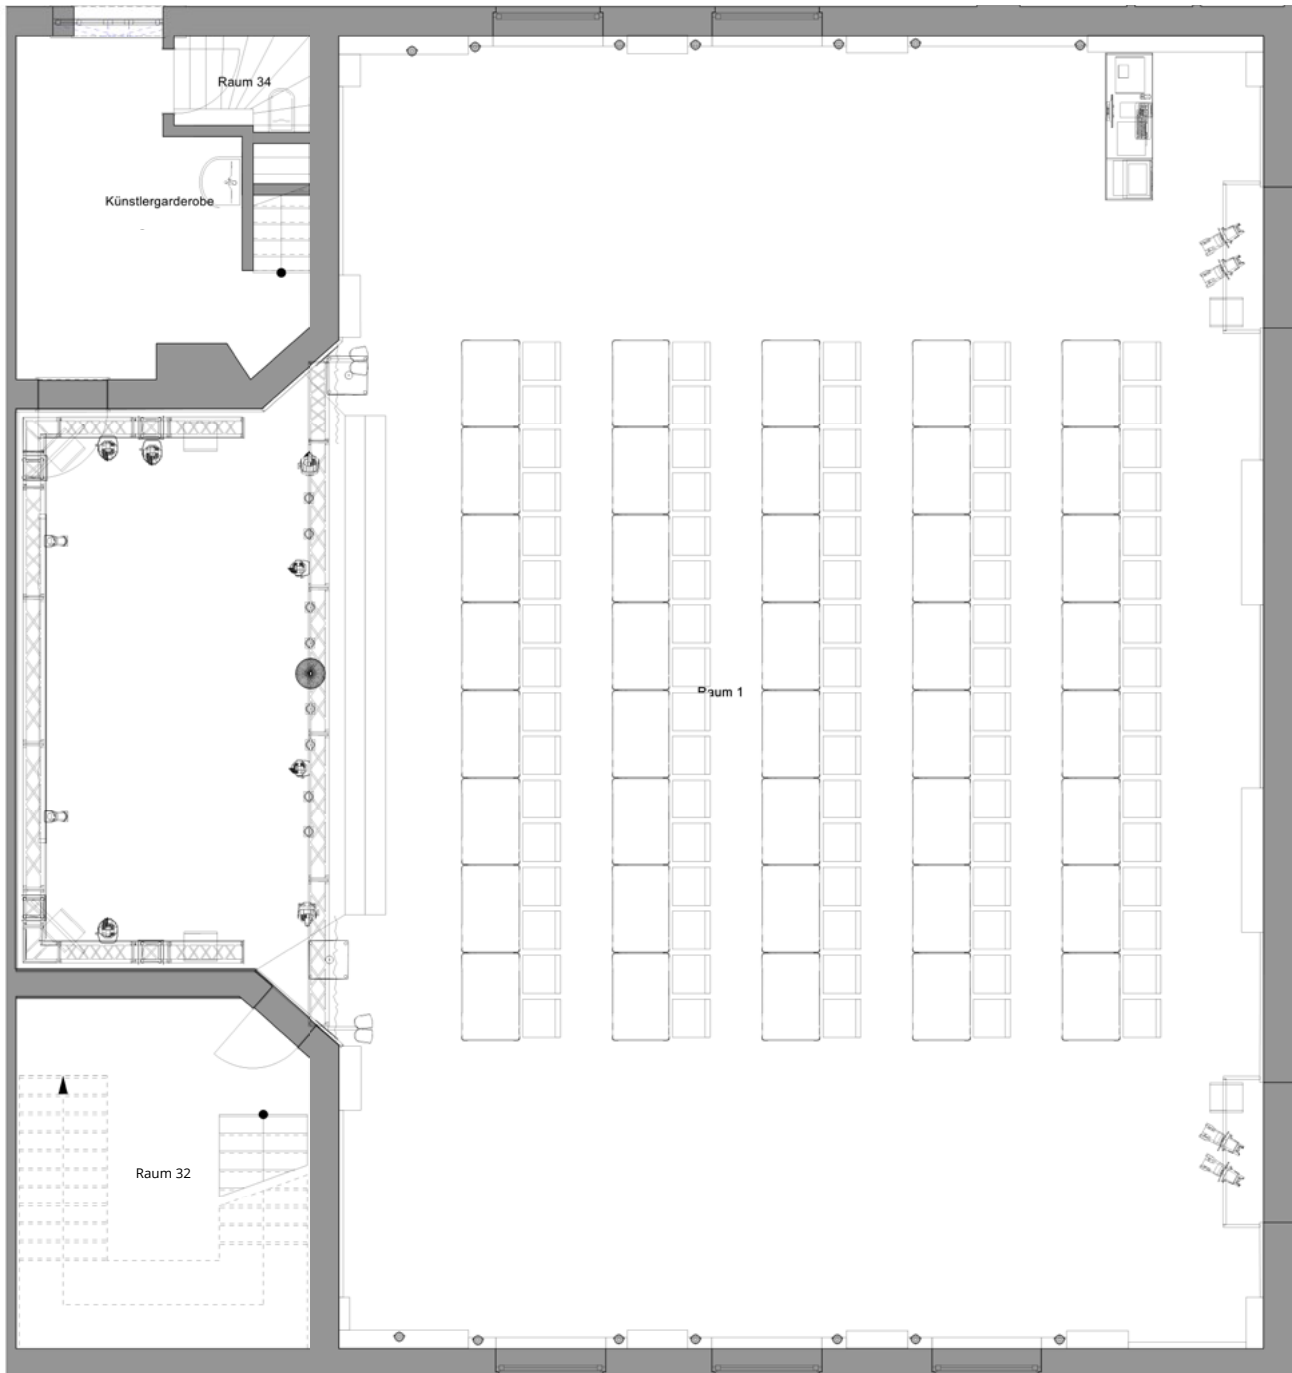

PARLIAMENTARY SAMPLE SEATING

PARLIAMENTARY | 50 PAX

Individual variants are possible.

PARLIAMENTARY | 60 PAX

Individual variants are possible.

PARLIAMENTARY | 70 PAX

Individual variants are possible.

PARLIAMENTARY | 80 PAX

Individual variants are possible.

PARLIAMENTARY | 90 PAX

Individual variants are possible.

PARLIAMENTARY | 100 PAX

Individual variants are possible.

PARLIAMENTARY | 110 PAX

Individual variants are possible.