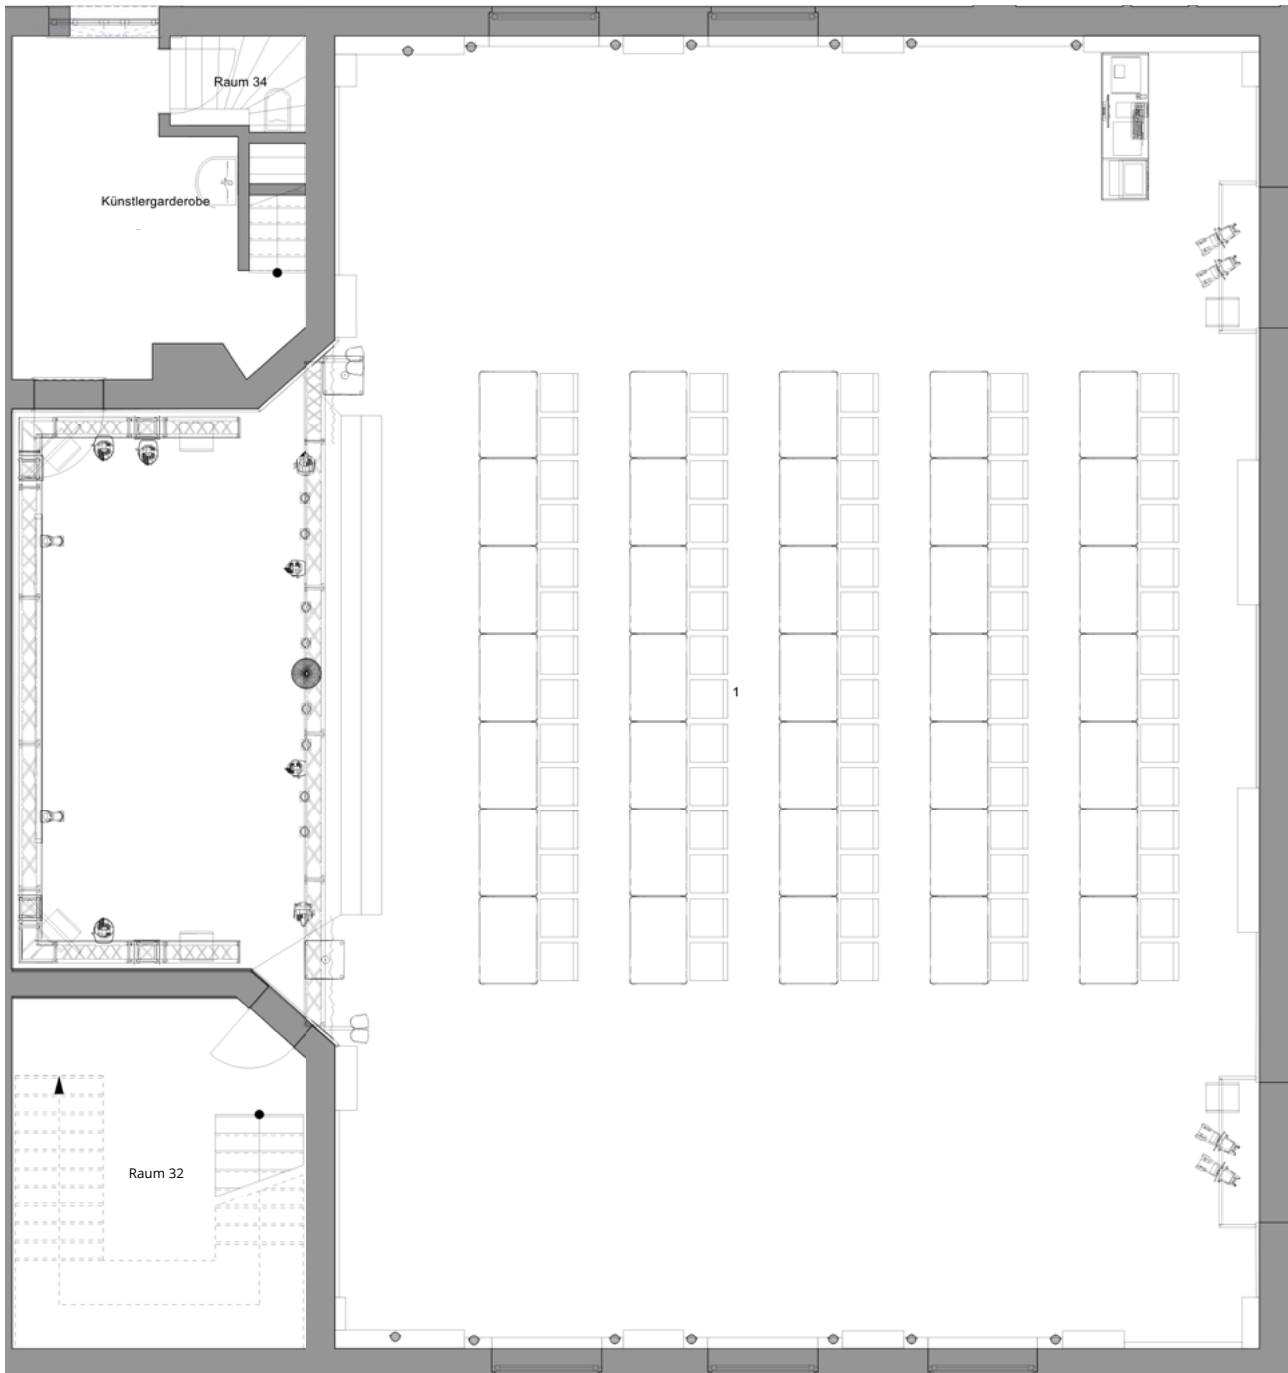

PARLIAMENTARY SAMPLE SEATING

PARLIAMENTARY | 50 PAX

Individual variants are possible.

PARLIAMENTARY | 60 PAX

Individual variants are possible.

PARLIAMENTARY | 70 PAX

Individual variants are possible.

PARLIAMENTARY | 80 PAX

Individual variants are possible.

PARLIAMENTARY | 90 PAX

Individual variants are possible.

PARLIAMENTARY | 100 PAX

Individual variants are possible.

PARLIAMENTARY | 110 PAX

Individual variants are possible.