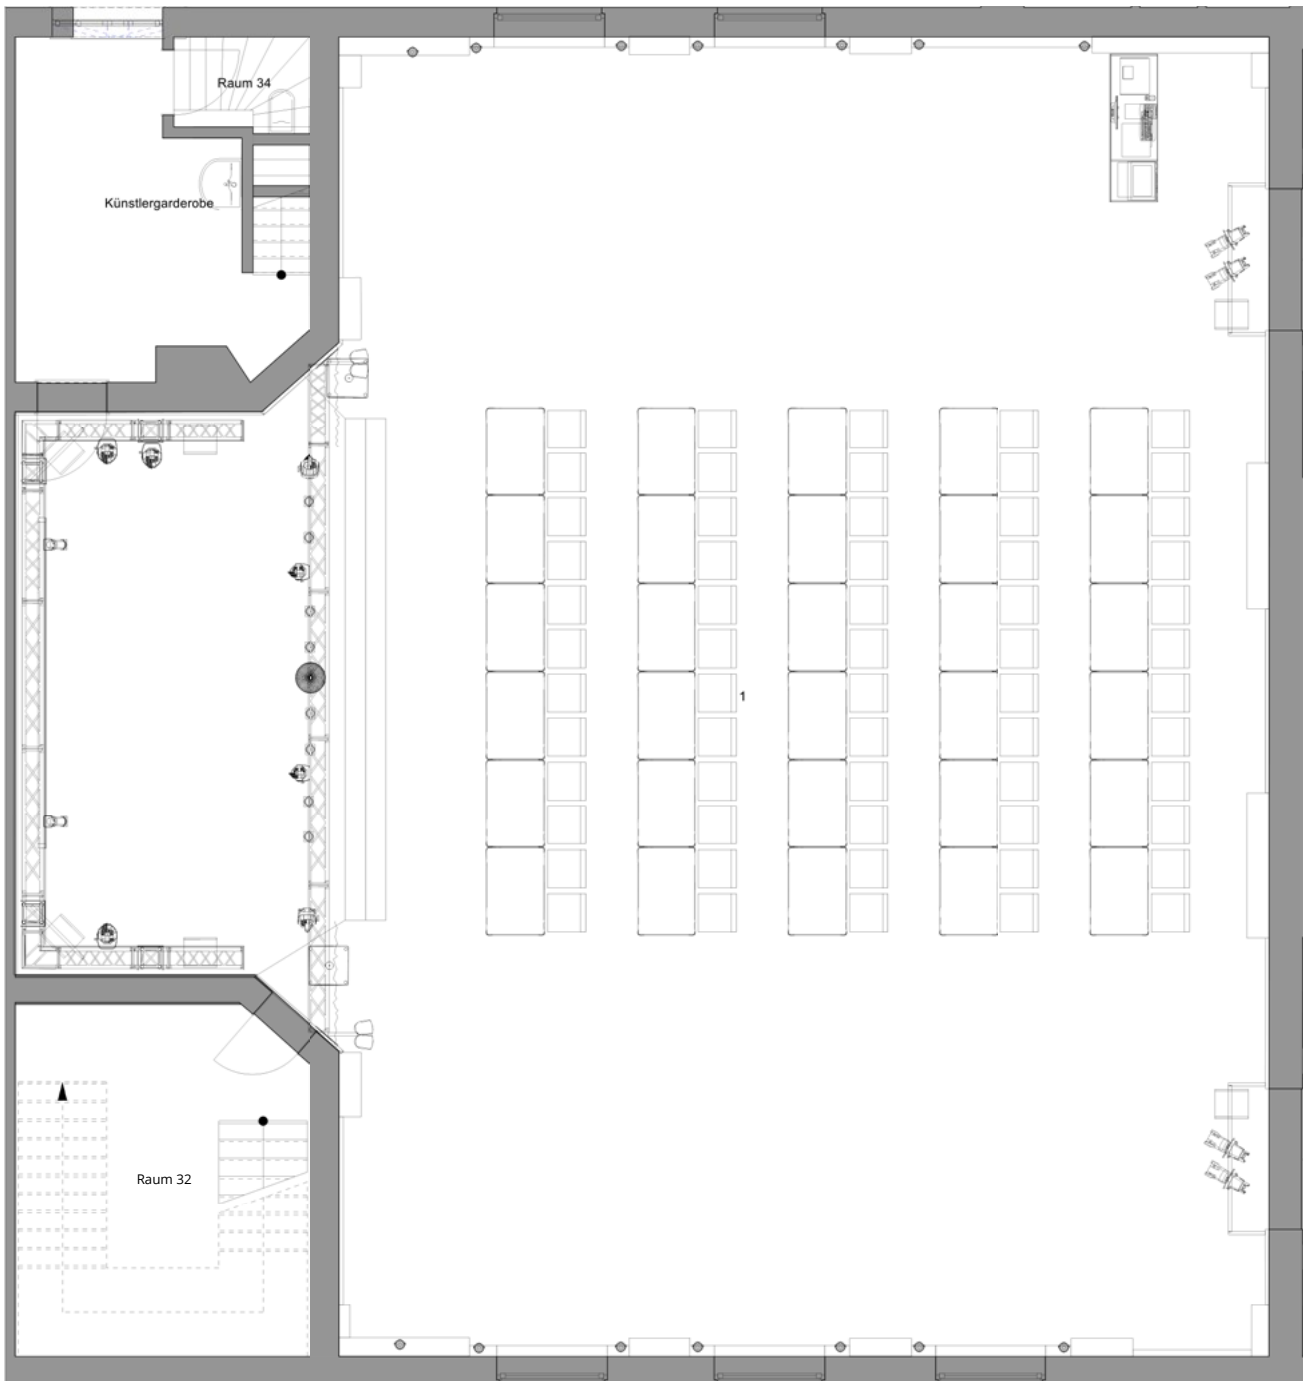

PARLIAMENTARY SAMPLE SEATING

PARLIAMENTARY | 50 PAX

Individual variants are possible.

PARLIAMENTARY | 60 PAX

Individual variants are possible.

PARLIAMENTARY | 70 PAX

Individual variants are possible.

PARLIAMENTARY | 80 PAX

Individual variants are possible.

PARLIAMENTARY | 90 PAX

Individual variants are possible.

PARLIAMENTARY | 100 PAX

Individual variants are possible.

PARLIAMENTARY | 110 PAX

Individual variants are possible.