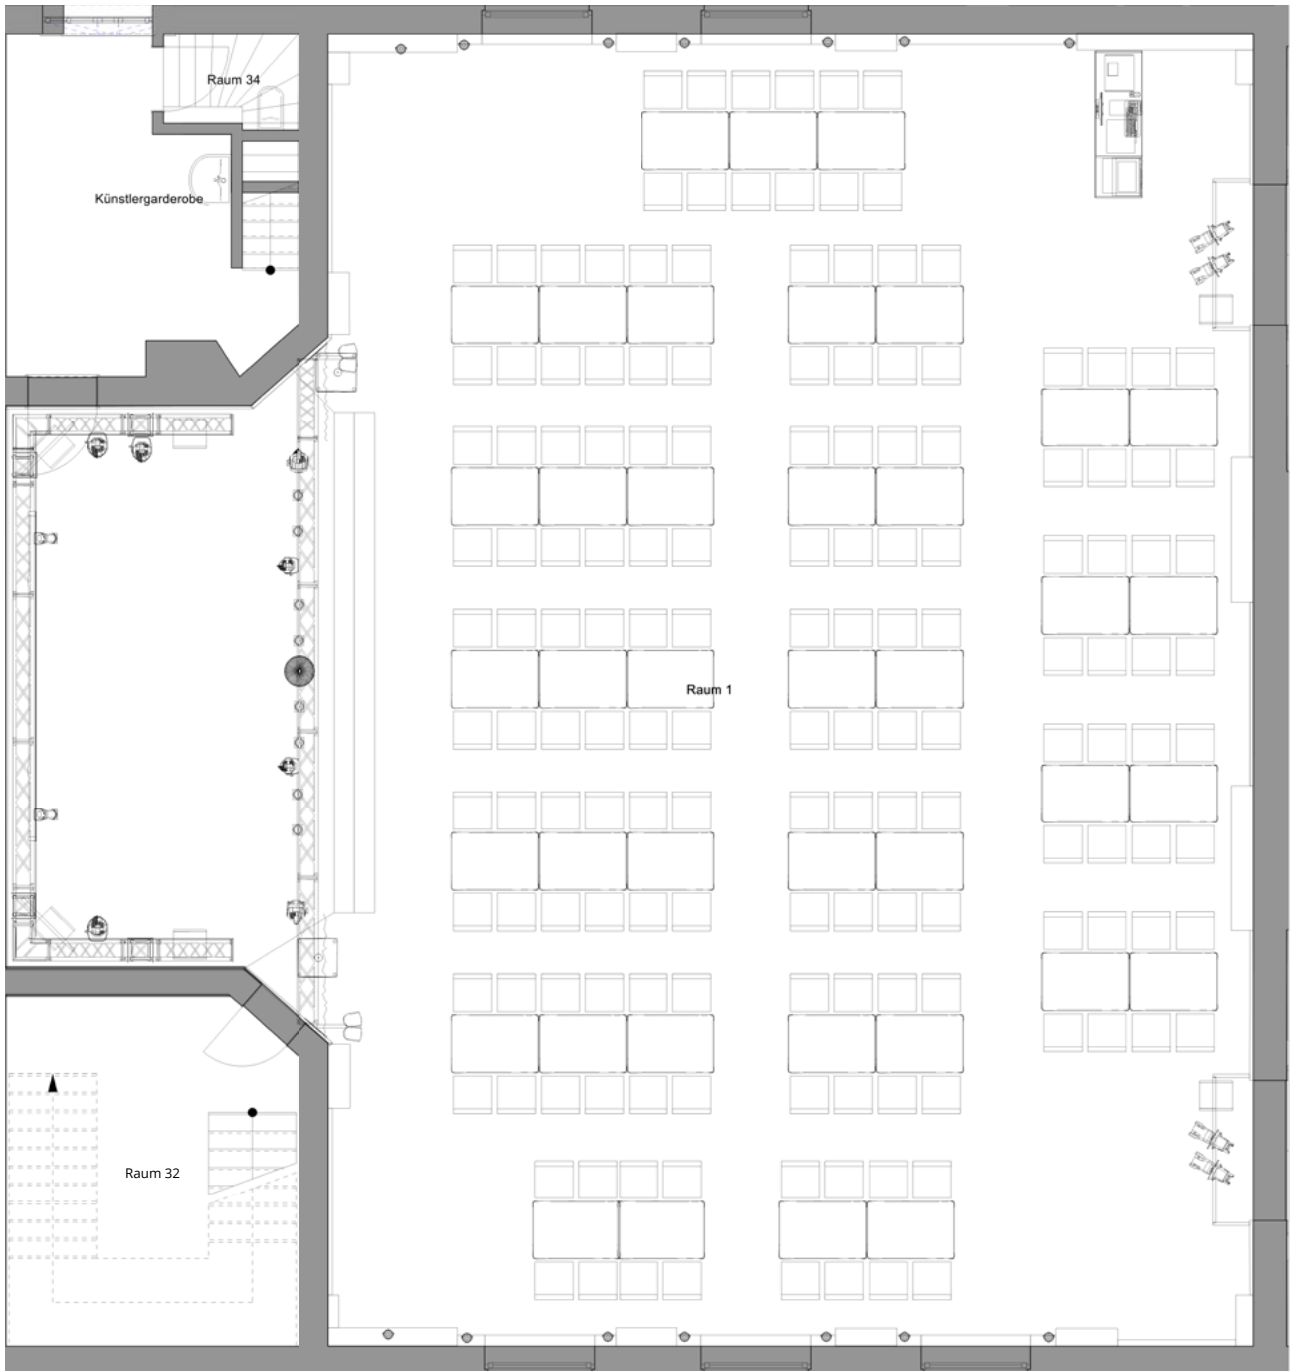

# LONG TABLES SAMPLE SEATING

---

**LONG TABLES | 72 PAX**

Individual variants are possible.

**LONG TABLES** | 100 PAX

Individual variants are possible.

**LONG TABLES | 120 PAX**

Individual variants are possible.

**LONG TABLES | 152 PAX**

Individual variants are possible.

**LONG TABLES | 160 PAX**

Individual variants are possible.

**LONG TABLES | 172 PAX**

Individual variants are possible.

**LONG TABLES | 180 PAX**

Individual variants are possible.

**LONG TABLES | 192 PAX**

Individual variants are possible.

**LONG TABLES | 200 PAX**

Individual variants are possible.

**LONG TABLES | 212 PAX**

Individual variants are possible.

**LONG TABLES | 220 PAX**

Individual variants are possible.