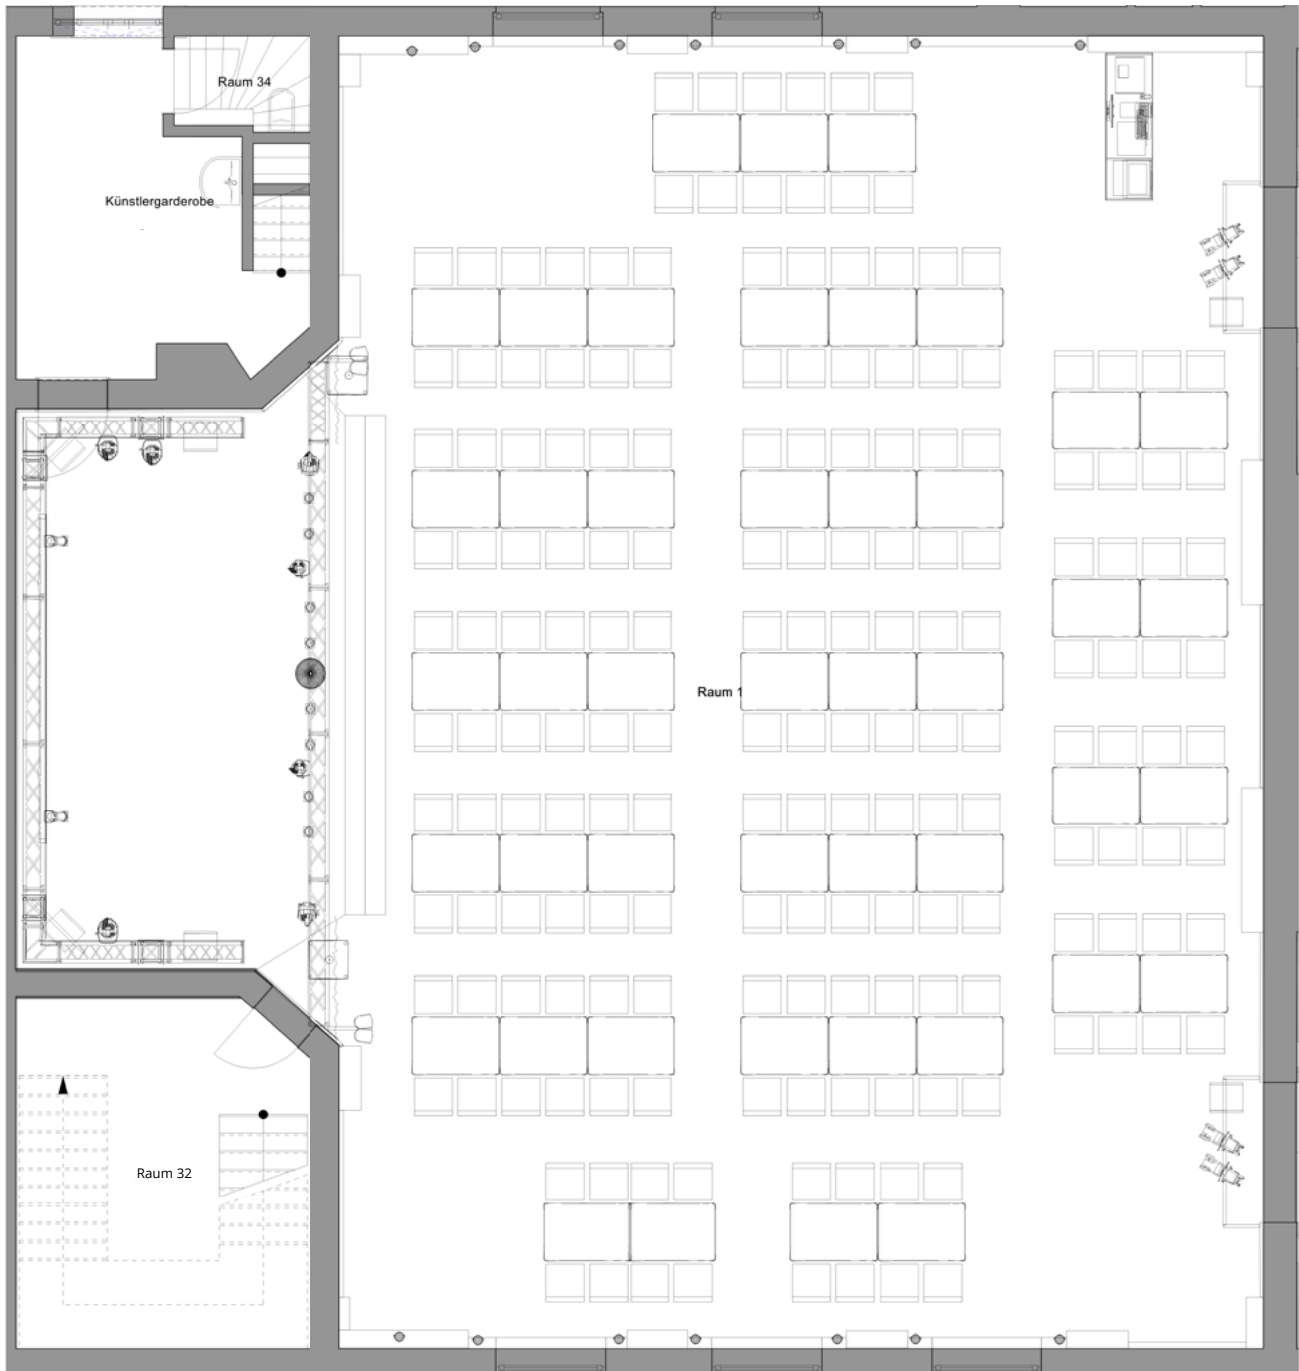

# LONG TABLES SAMPLE SEATING

---

**LONG TABLES | 72 PAX**

Individual variants are possible.

**LONG TABLES** | 100 PAX

Individual variants are possible.

**LONG TABLES | 120 PAX**

Individual variants are possible.

**LONG TABLES | 152 PAX**

Individual variants are possible.

**LONG TABLES | 160 PAX**

Individual variants are possible.

**LONG TABLES | 172 PAX**

Individual variants are possible.

**LONG TABLES | 180 PAX**

Individual variants are possible.

**LONG TABLES | 192 PAX**

Individual variants are possible.

**LONG TABLES | 200 PAX**

Individual variants are possible.

**LONG TABLES | 212 PAX**

Individual variants are possible.

**LONG TABLES | 220 PAX**

Individual variants are possible.