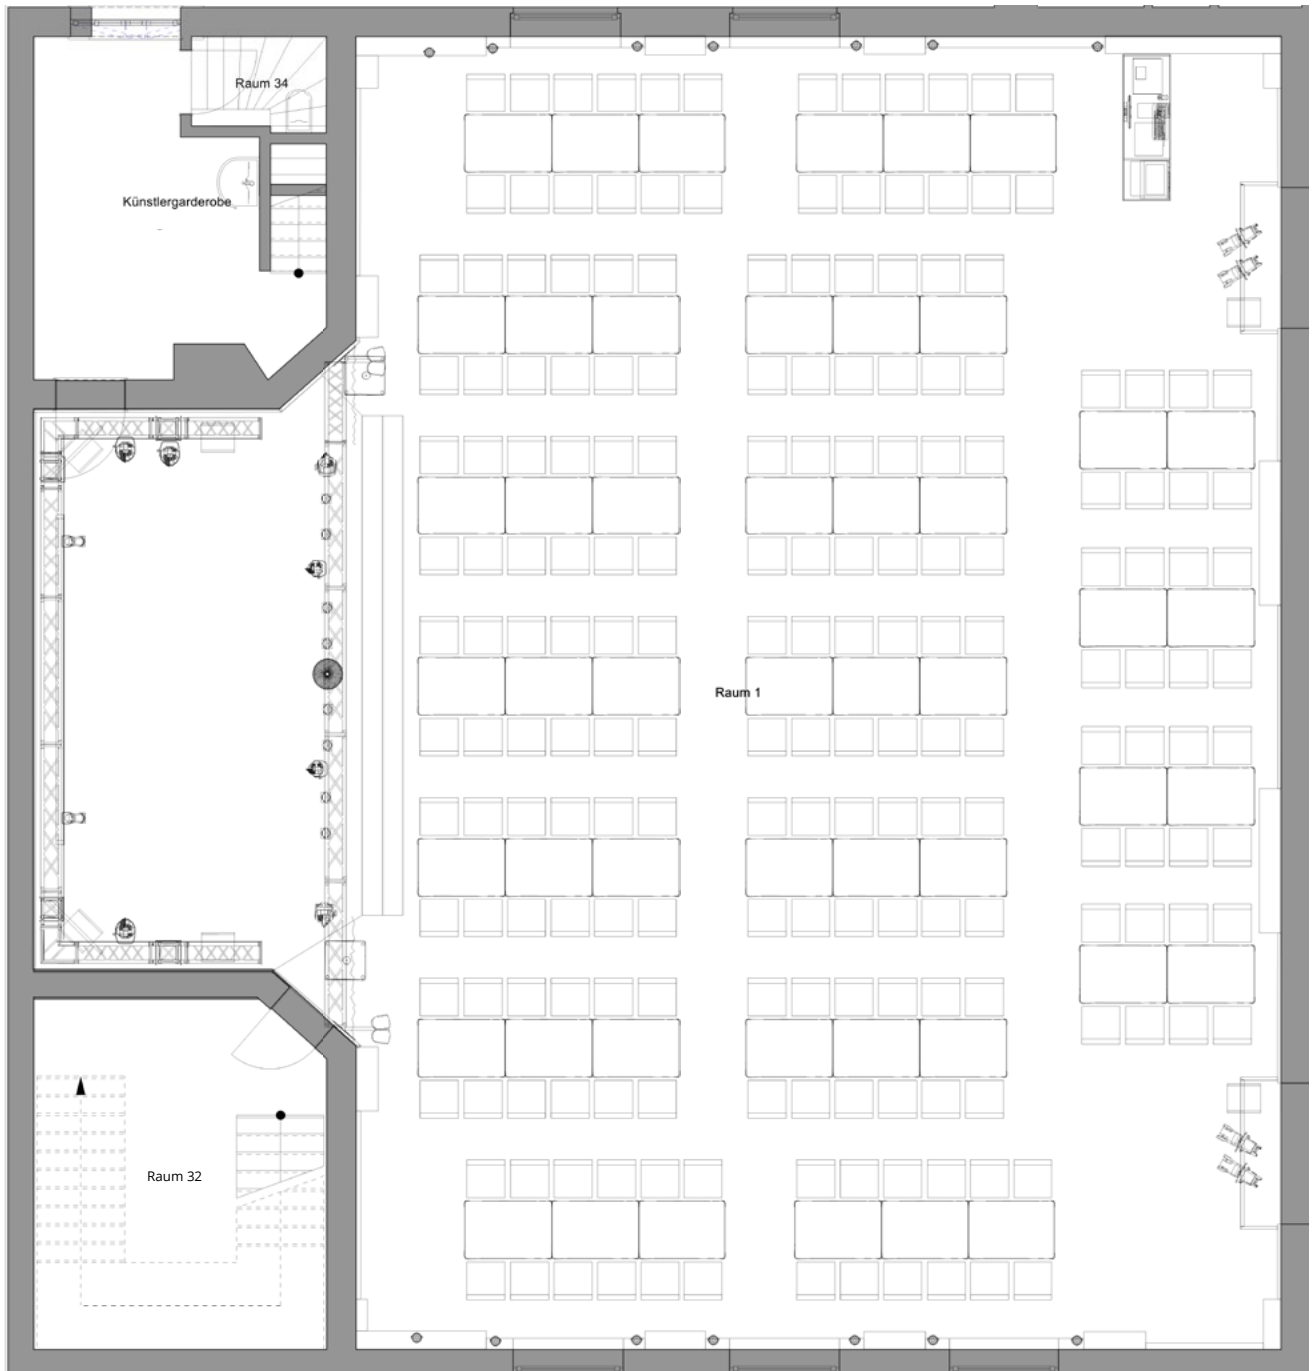

# LONG TABLES SAMPLE SEATING

---

**LONG TABLES | 72 PAX**

Individual variants are possible.

**LONG TABLES** | 100 PAX

Individual variants are possible.

**LONG TABLES | 120 PAX**

Individual variants are possible.

**LONG TABLES | 152 PAX**

Individual variants are possible.

**LONG TABLES | 160 PAX**

Individual variants are possible.

**LONG TABLES | 172 PAX**

Individual variants are possible.

**LONG TABLES | 180 PAX**

Individual variants are possible.

**LONG TABLES | 192 PAX**

Individual variants are possible.

**LONG TABLES | 200 PAX**

Individual variants are possible.

**LONG TABLES | 212 PAX**

Individual variants are possible.

**LONG TABLES | 220 PAX**

Individual variants are possible.