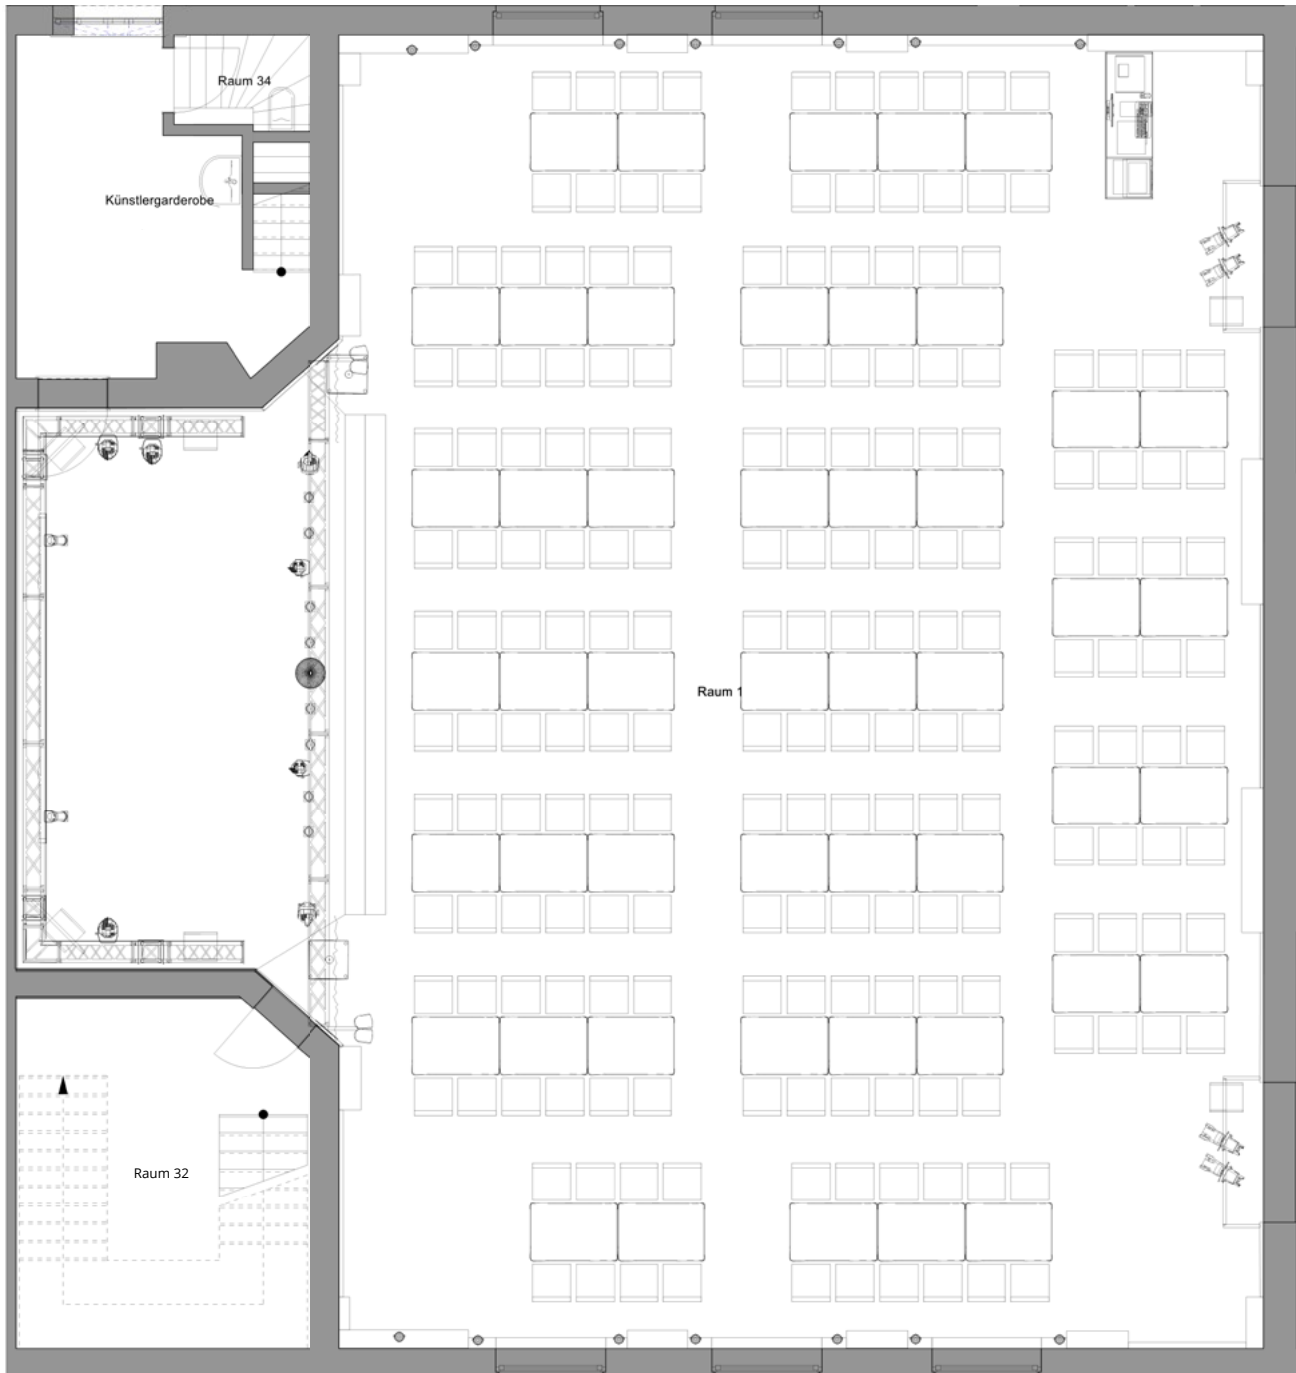

# LONG TABLES SAMPLE SEATING

---

**LONG TABLES | 72 PAX**

Individual variants are possible.

**LONG TABLES** | 100 PAX

Individual variants are possible.

**LONG TABLES | 120 PAX**

Individual variants are possible.

**LONG TABLES | 152 PAX**

Individual variants are possible.

**LONG TABLES | 160 PAX**

Individual variants are possible.

**LONG TABLES | 172 PAX**

Individual variants are possible.

**LONG TABLES | 180 PAX**

Individual variants are possible.

**LONG TABLES | 192 PAX**

Individual variants are possible.

**LONG TABLES | 200 PAX**

Individual variants are possible.

**LONG TABLES | 212 PAX**

Individual variants are possible.

**LONG TABLES | 220 PAX**

Individual variants are possible.