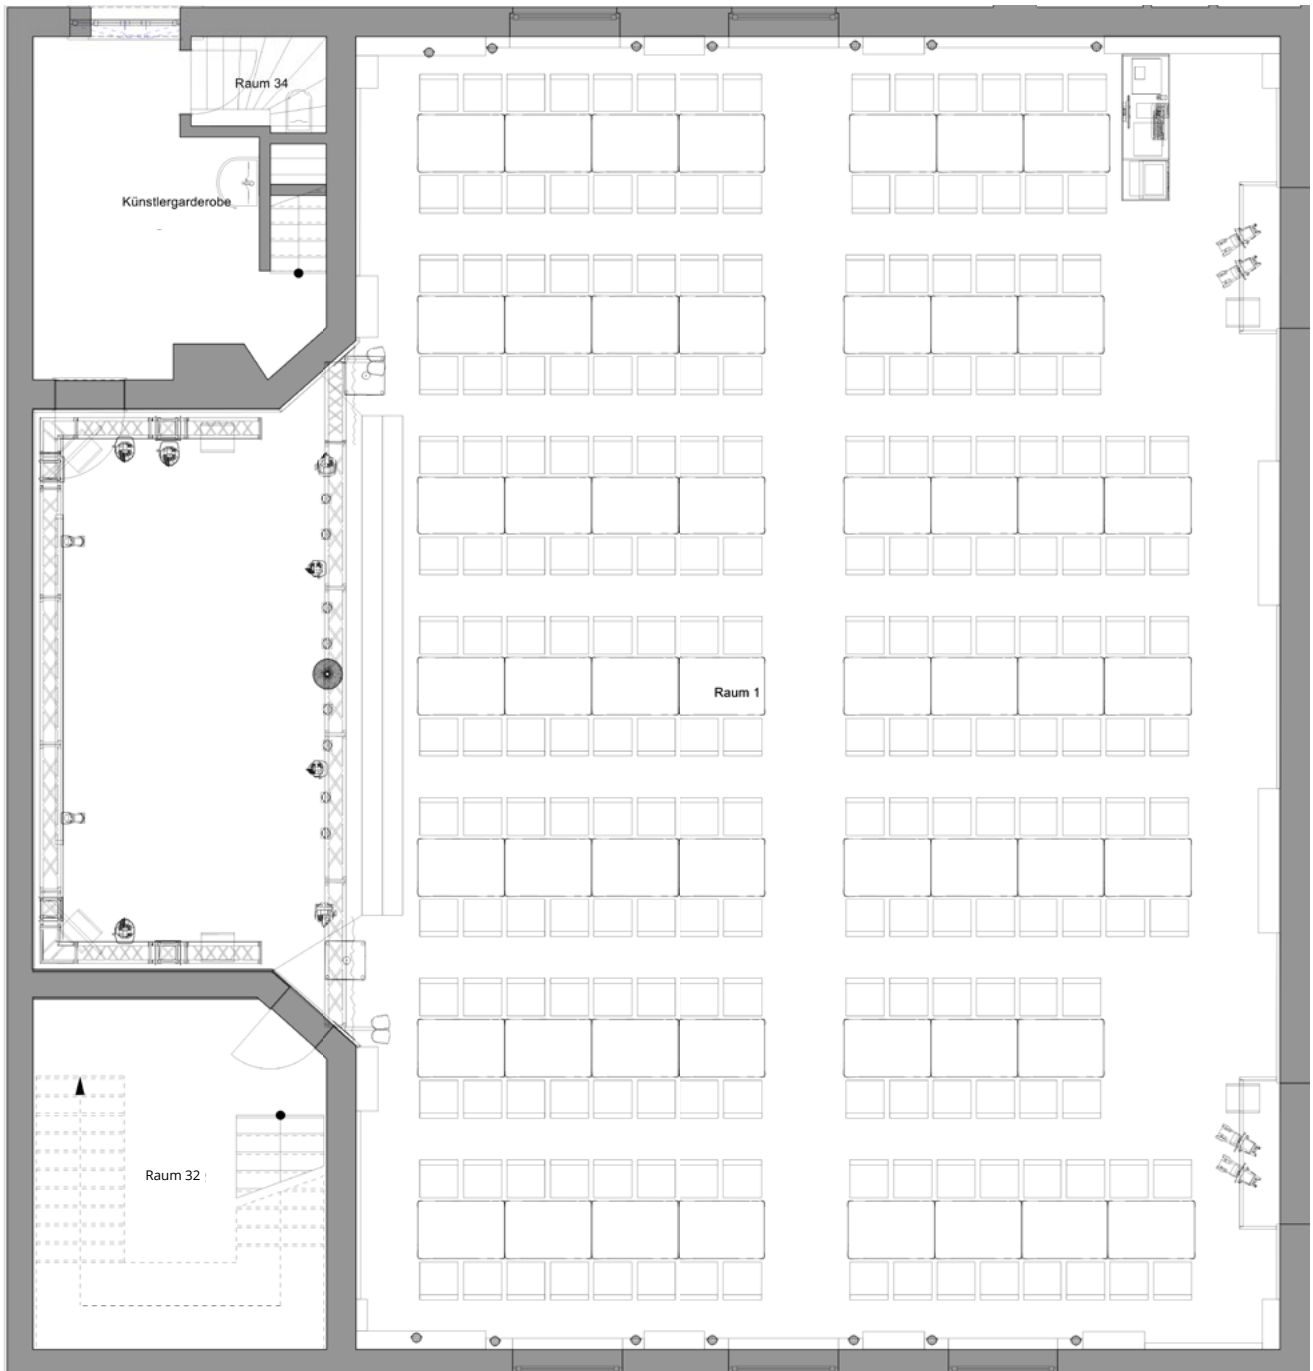

# LONG TABLES SAMPLE SEATING

---

**LONG TABLES | 72 PAX**

Individual variants are possible.

**LONG TABLES** | 100 PAX

Individual variants are possible.

**LONG TABLES | 120 PAX**

Individual variants are possible.

**LONG TABLES | 152 PAX**

Individual variants are possible.

**LONG TABLES | 160 PAX**

Individual variants are possible.

**LONG TABLES | 172 PAX**

Individual variants are possible.

**LONG TABLES | 180 PAX**

Individual variants are possible.

**LONG TABLES | 192 PAX**

Individual variants are possible.

**LONG TABLES | 200 PAX**

Individual variants are possible.

**LONG TABLES | 212 PAX**

Individual variants are possible.

**LONG TABLES | 220 PAX**

Individual variants are possible.