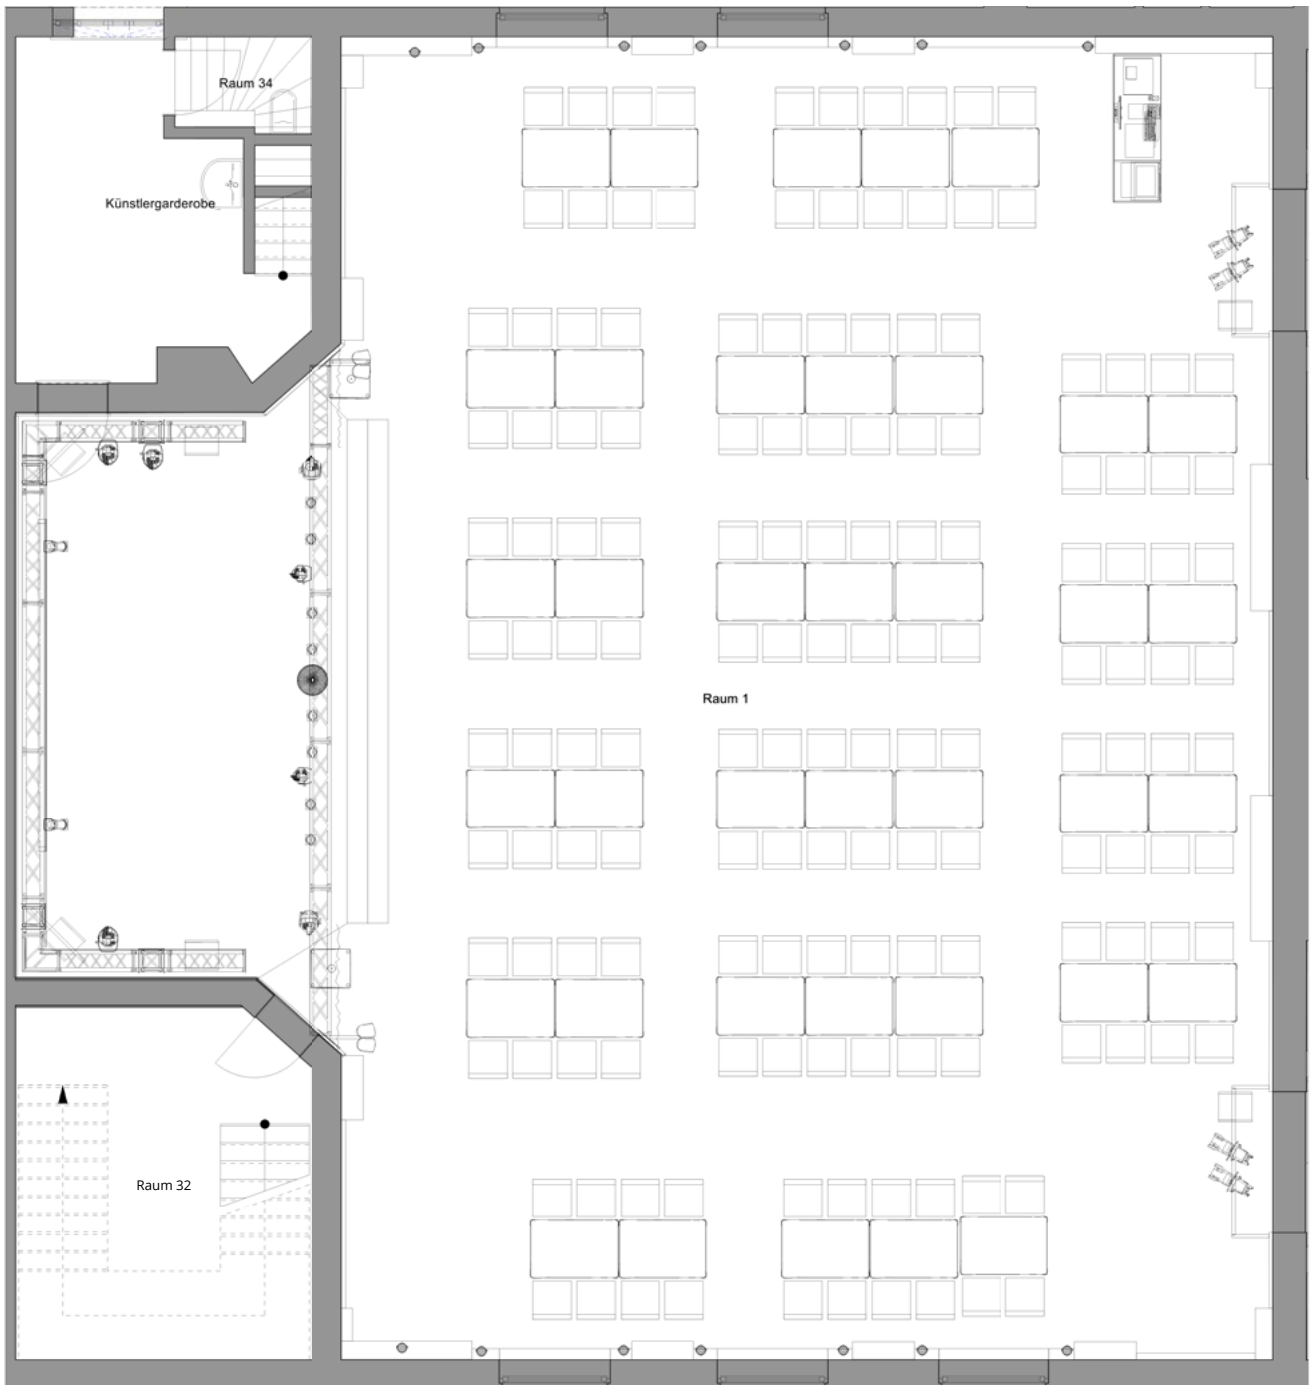

# LONG TABLES SAMPLE SEATING

---

**LONG TABLES | 72 PAX**

Individual variants are possible.

**LONG TABLES** | 100 PAX

Individual variants are possible.

**LONG TABLES | 120 PAX**

Individual variants are possible.

**LONG TABLES | 152 PAX**

Individual variants are possible.

**LONG TABLES | 160 PAX**

Individual variants are possible.

**LONG TABLES | 172 PAX**

Individual variants are possible.

**LONG TABLES | 180 PAX**

Individual variants are possible.

**LONG TABLES | 192 PAX**

Individual variants are possible.

**LONG TABLES | 200 PAX**

Individual variants are possible.

**LONG TABLES | 212 PAX**

Individual variants are possible.

**LONG TABLES | 220 PAX**

Individual variants are possible.