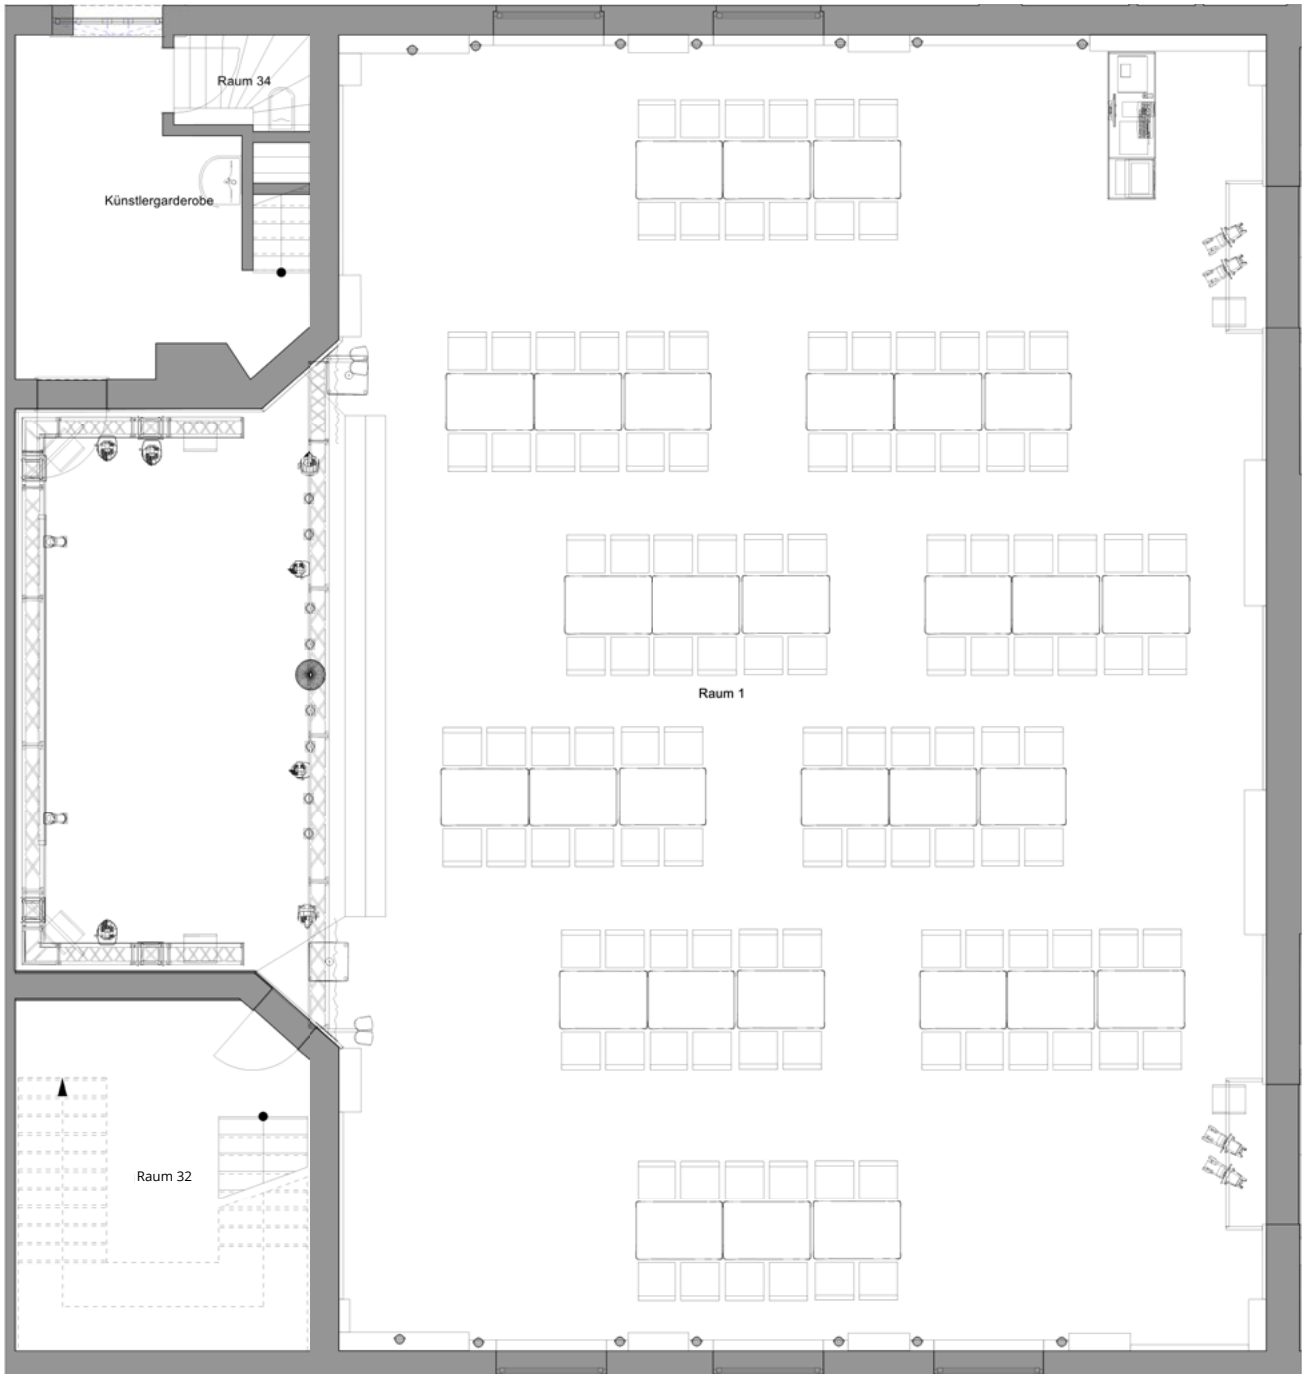

# LONG TABLES SAMPLE SEATING

---

**LONG TABLES | 72 PAX**

Individual variants are possible.

**LONG TABLES** | 100 PAX

Individual variants are possible.

**LONG TABLES | 120 PAX**

Individual variants are possible.

**LONG TABLES | 152 PAX**

Individual variants are possible.

**LONG TABLES | 160 PAX**

Individual variants are possible.

**LONG TABLES | 172 PAX**

Individual variants are possible.

**LONG TABLES | 180 PAX**

Individual variants are possible.

**LONG TABLES | 192 PAX**

Individual variants are possible.

**LONG TABLES | 200 PAX**

Individual variants are possible.

**LONG TABLES | 212 PAX**

Individual variants are possible.

**LONG TABLES | 220 PAX**

Individual variants are possible.