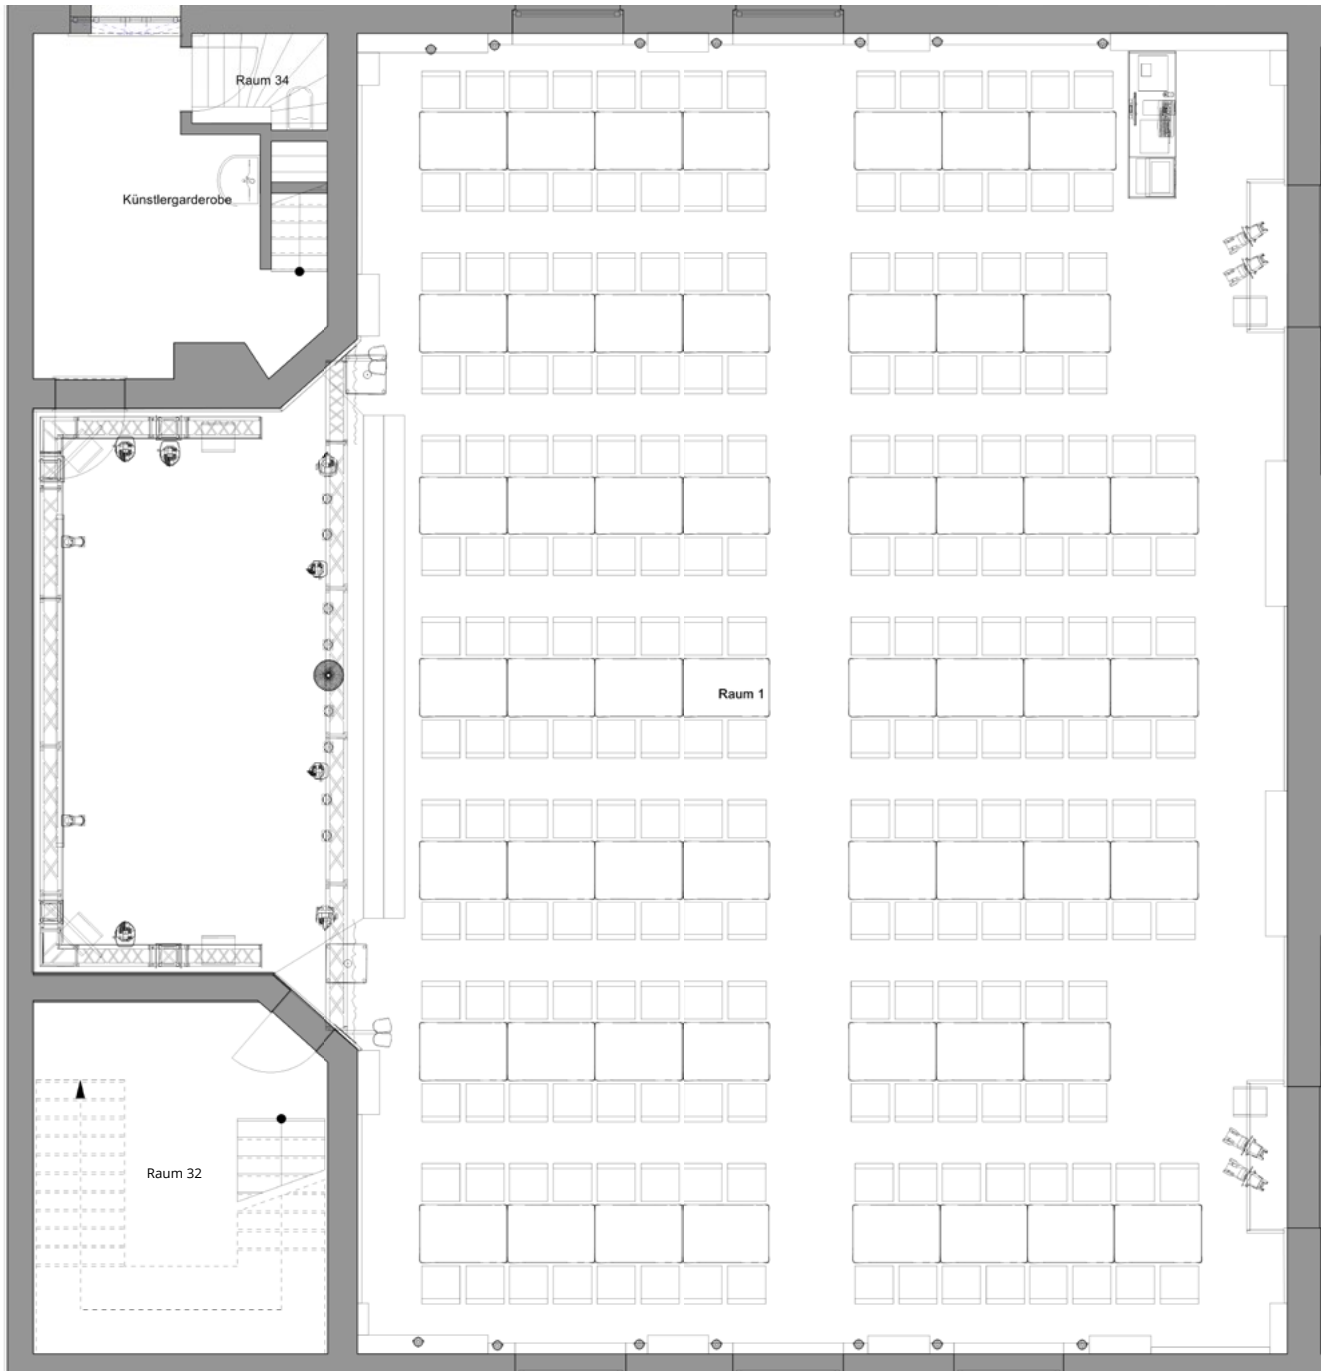

# LONG TABLES SAMPLE SEATING

---

**LONG TABLES | 72 PAX**

Individual variants are possible.

**LONG TABLES** | 100 PAX

Individual variants are possible.

**LONG TABLES | 120 PAX**

Individual variants are possible.

**LONG TABLES | 152 PAX**

Individual variants are possible.

**LONG TABLES | 160 PAX**

Individual variants are possible.

**LONG TABLES | 172 PAX**

Individual variants are possible.

**LONG TABLES | 180 PAX**

Individual variants are possible.

**LONG TABLES | 192 PAX**

Individual variants are possible.

**LONG TABLES | 200 PAX**

Individual variants are possible.

**LONG TABLES | 212 PAX**

Individual variants are possible.

**LONG TABLES | 220 PAX**

Individual variants are possible.