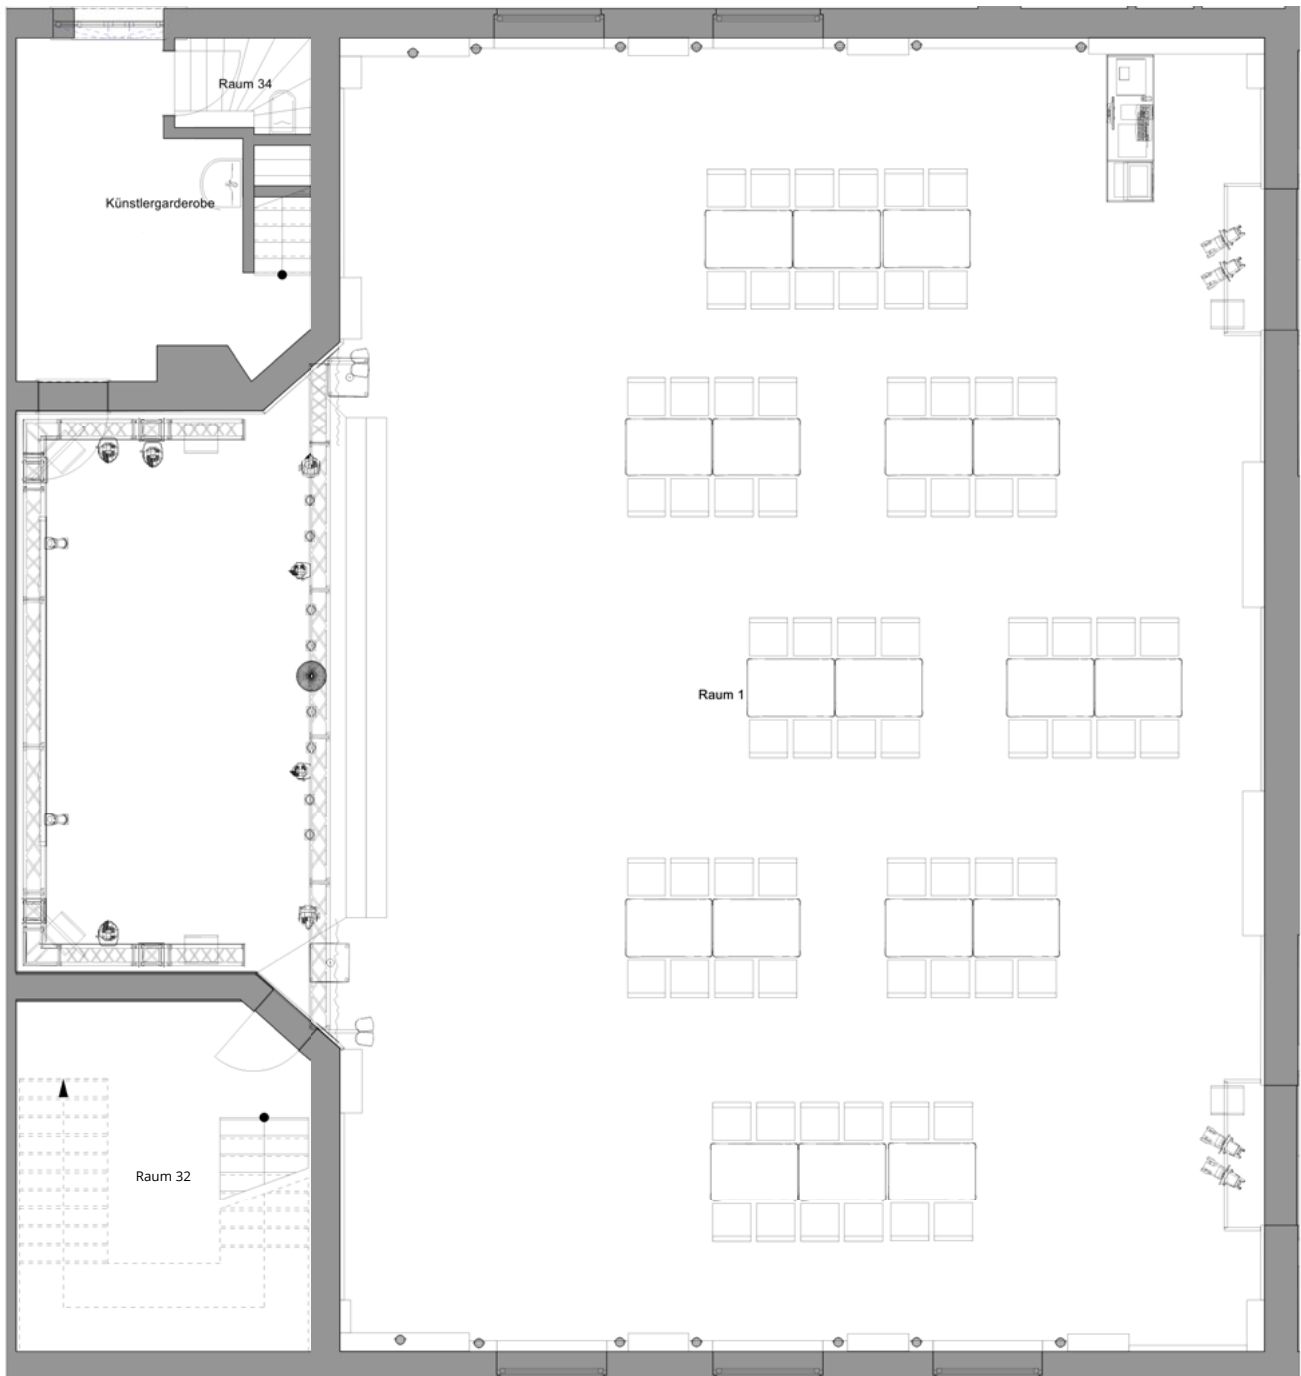

# LONG TABLES SAMPLE SEATING

---

**LONG TABLES | 72 PAX**

Individual variants are possible.

**LONG TABLES** | 100 PAX

Individual variants are possible.

**LONG TABLES | 120 PAX**

Individual variants are possible.

**LONG TABLES | 152 PAX**

Individual variants are possible.

**LONG TABLES | 160 PAX**

Individual variants are possible.

**LONG TABLES | 172 PAX**

Individual variants are possible.

**LONG TABLES | 180 PAX**

Individual variants are possible.

**LONG TABLES | 192 PAX**

Individual variants are possible.

**LONG TABLES | 200 PAX**

Individual variants are possible.

**LONG TABLES | 212 PAX**

Individual variants are possible.

**LONG TABLES | 220 PAX**

Individual variants are possible.