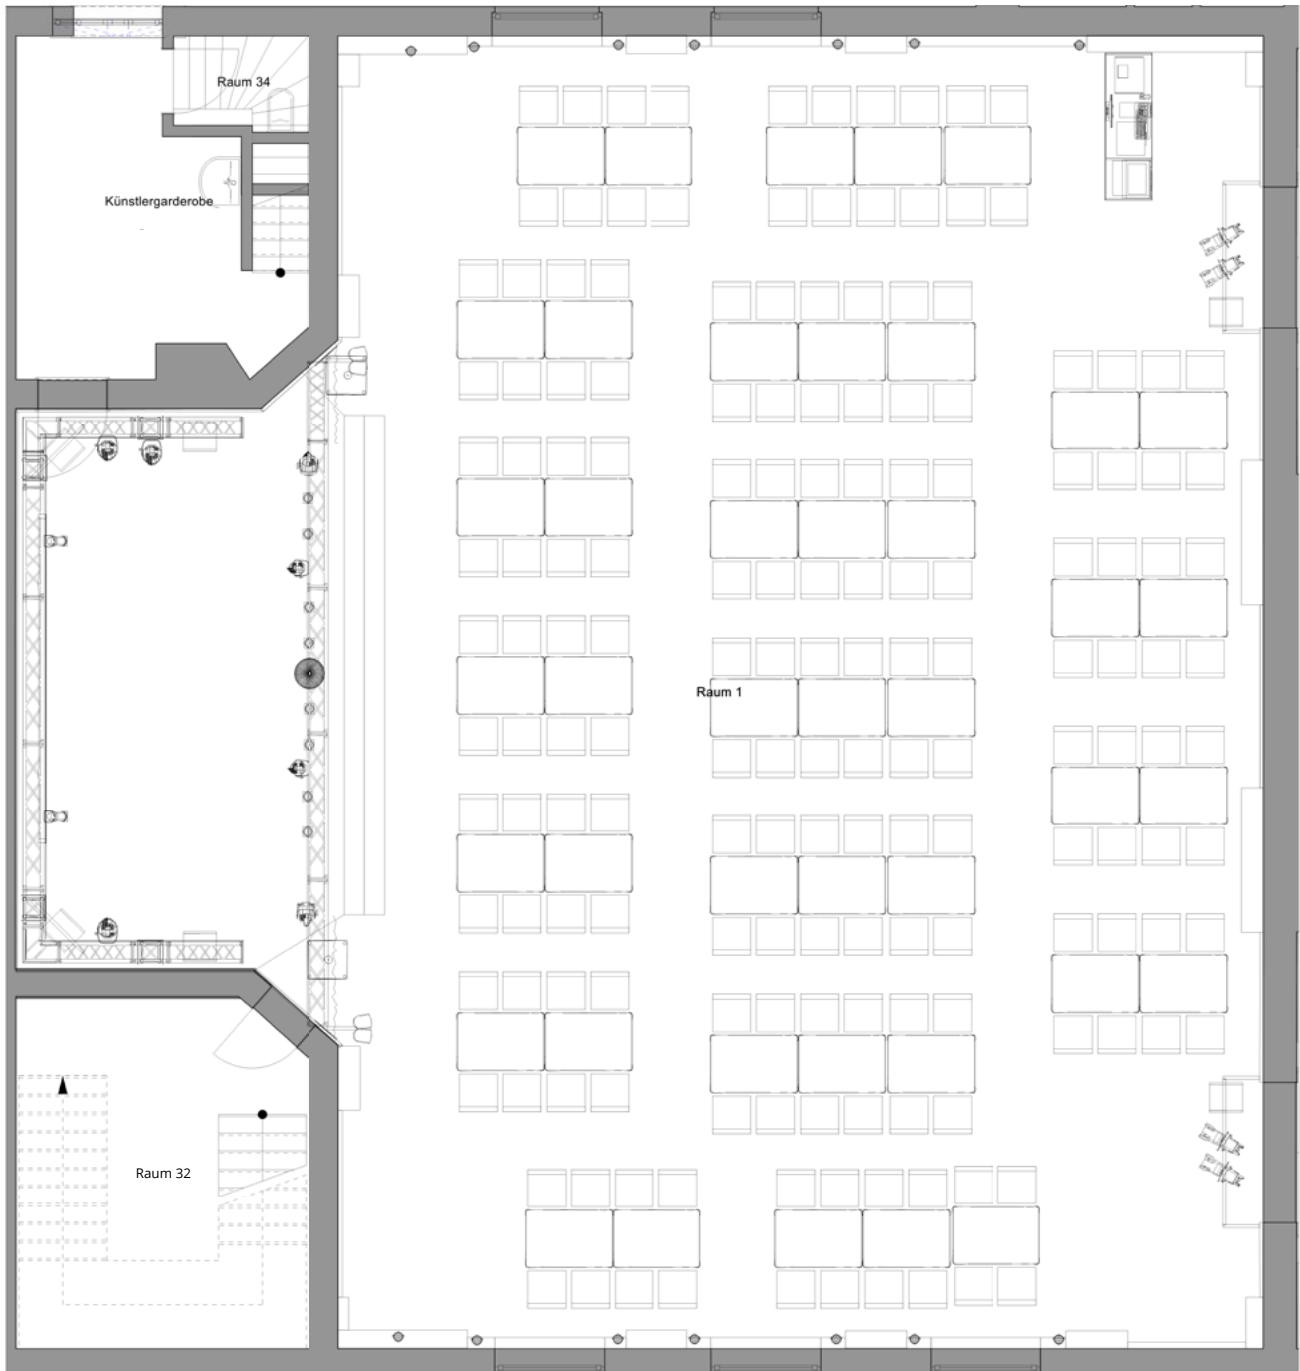

# LONG TABLES SAMPLE SEATING

---

**LONG TABLES | 72 PAX**

Individual variants are possible.

**LONG TABLES** | 100 PAX

Individual variants are possible.

**LONG TABLES | 120 PAX**

Individual variants are possible.

**LONG TABLES | 152 PAX**

Individual variants are possible.

**LONG TABLES | 160 PAX**

Individual variants are possible.

**LONG TABLES | 172 PAX**

Individual variants are possible.

**LONG TABLES | 180 PAX**

Individual variants are possible.

**LONG TABLES | 192 PAX**

Individual variants are possible.

**LONG TABLES | 200 PAX**

Individual variants are possible.

**LONG TABLES | 212 PAX**

Individual variants are possible.

**LONG TABLES | 220 PAX**

Individual variants are possible.