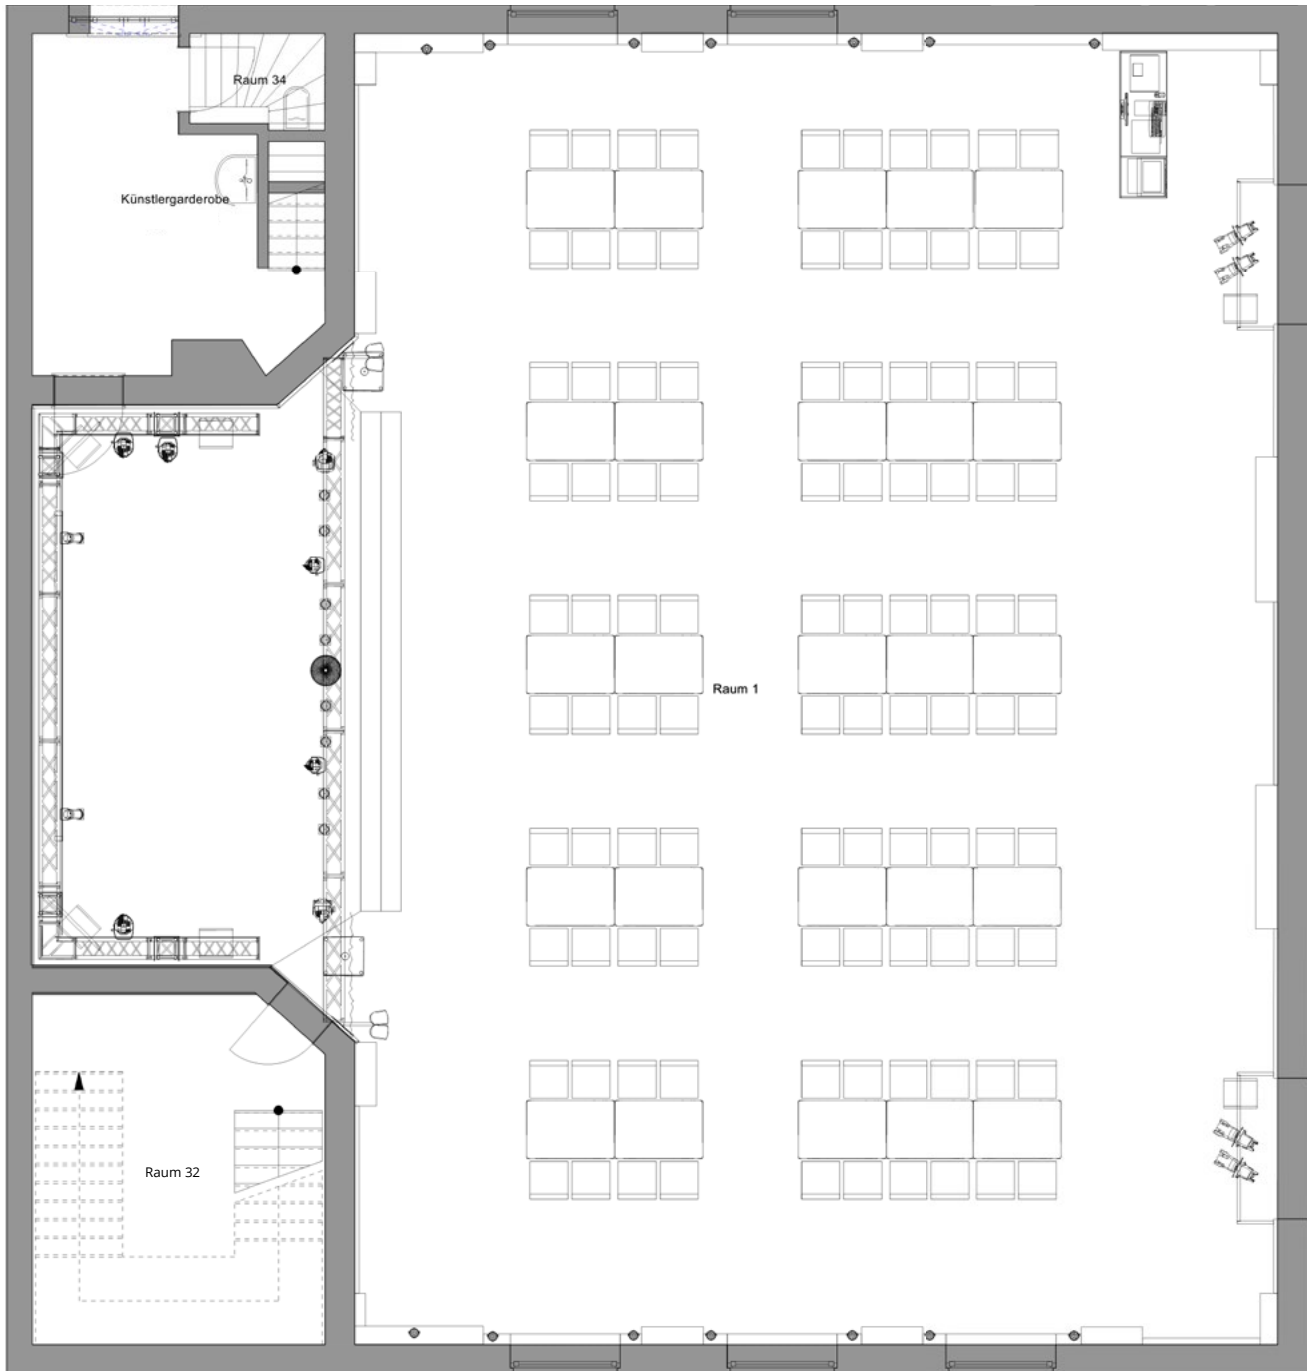

# LONG TABLES SAMPLE SEATING

---

**LONG TABLES | 72 PAX**

Individual variants are possible.

**LONG TABLES** | 100 PAX

Individual variants are possible.

**LONG TABLES | 120 PAX**

Individual variants are possible.

**LONG TABLES | 152 PAX**

Individual variants are possible.

**LONG TABLES | 160 PAX**

Individual variants are possible.

**LONG TABLES | 172 PAX**

Individual variants are possible.

**LONG TABLES | 180 PAX**

Individual variants are possible.

**LONG TABLES | 192 PAX**

Individual variants are possible.

**LONG TABLES | 200 PAX**

Individual variants are possible.

**LONG TABLES | 212 PAX**

Individual variants are possible.

**LONG TABLES | 220 PAX**

Individual variants are possible.