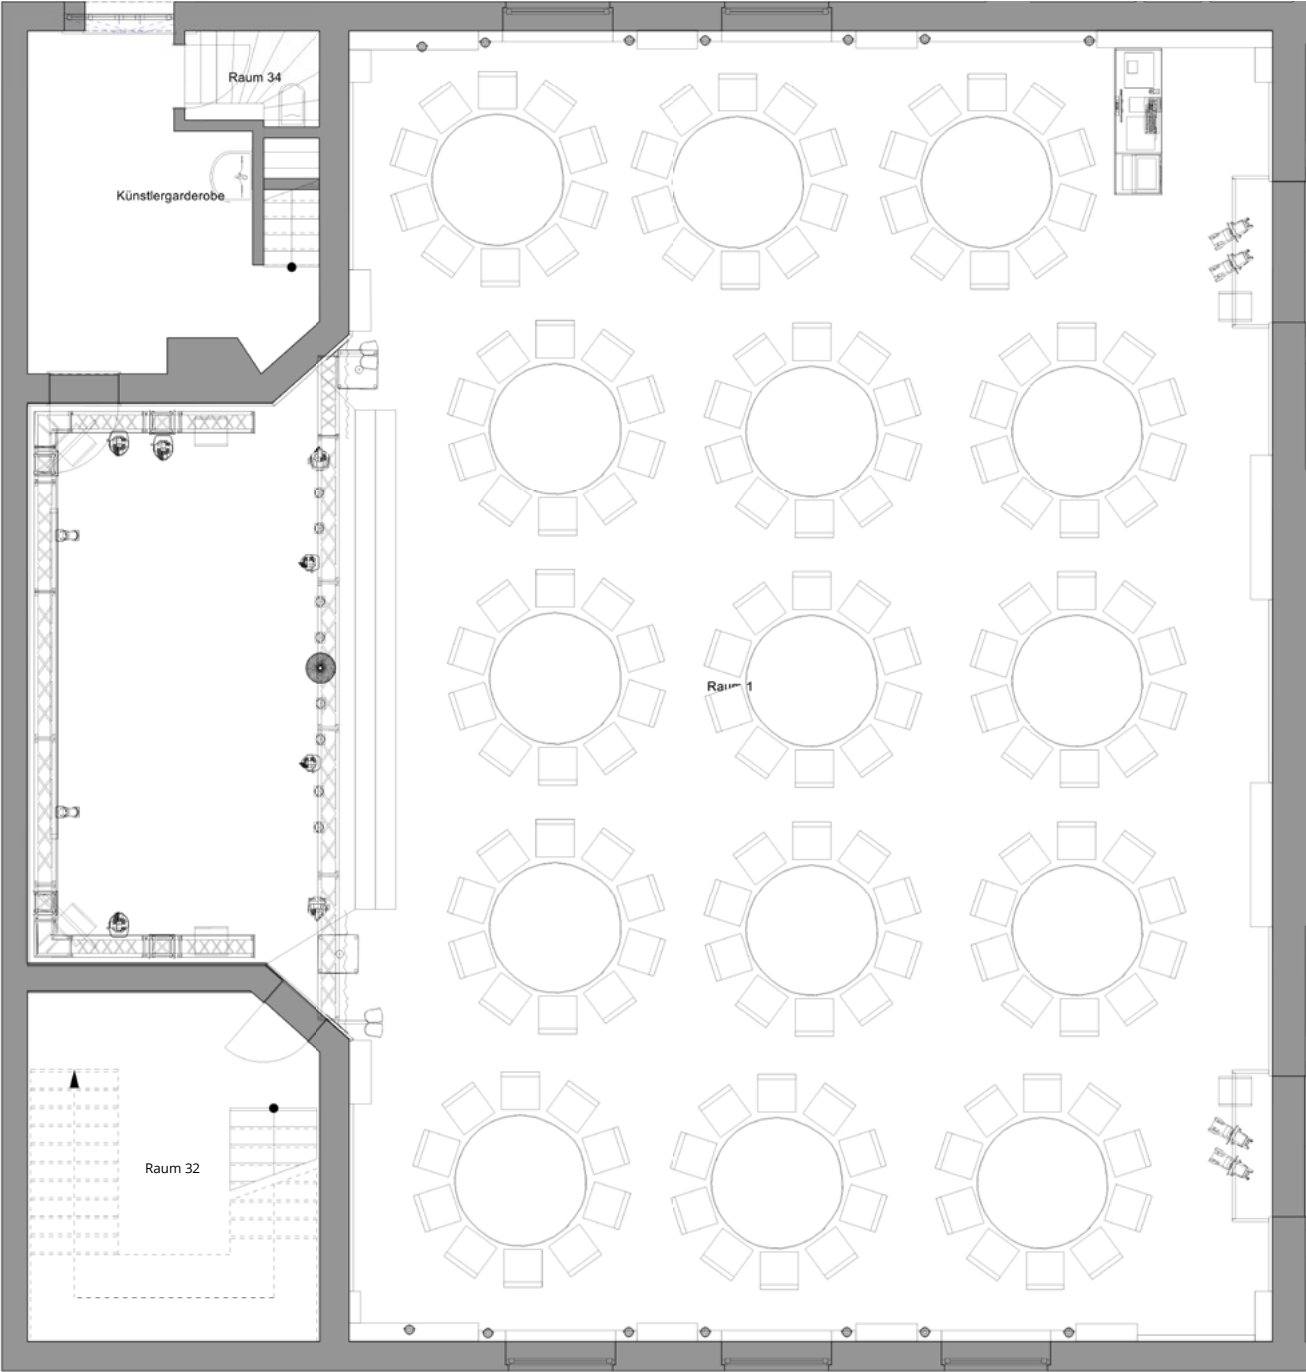

BANQUET SAMPLE SEATING

BANQUET | 40 PAX

Individual variants are possible.

BANQUET | 50 PAX

Individual variants are possible.

BANQUET | 60 PAX

Individual variants are possible.

BANQUET | 70 PAX

Individual variants are possible.

BANQUET | 80 PAX

Individual variants are possible.

BANQUET | 90 PAX

Individual variants are possible.

BANQUET | 100 PAX

Individual variants are possible.

BANQUET | 110 PAX

Individual variants are possible.

BANQUET | 120 PAX

Individual variants are possible.

BANQUET | 130 PAX

Individual variants are possible.

BANQUET | 140 PAX

Individual variants are possible.

BANQUET | 150 PAX