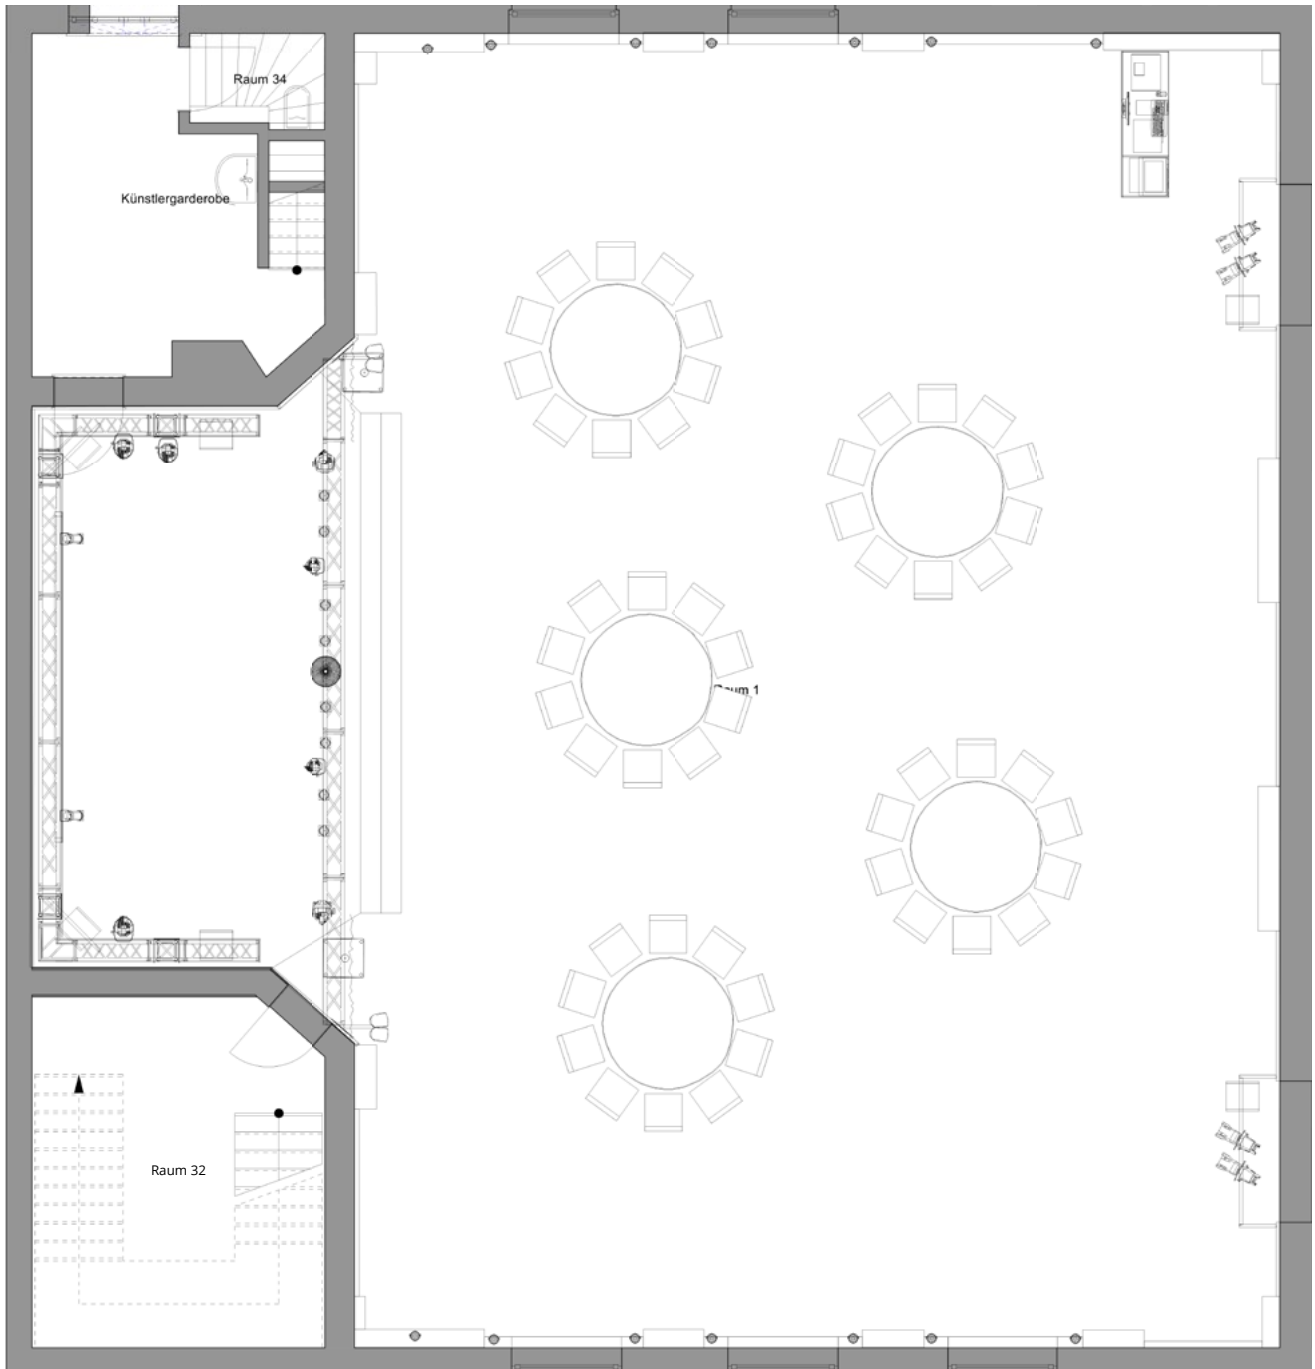

BANQUET SAMPLE SEATING

BANQUET | 40 PAX

Individual variants are possible.

BANQUET | 50 PAX

Individual variants are possible.

BANQUET | 60 PAX

Individual variants are possible.

BANQUET | 70 PAX

Individual variants are possible.

BANQUET | 80 PAX

Individual variants are possible.

BANQUET | 90 PAX

Individual variants are possible.

BANQUET | 100 PAX

Individual variants are possible.

BANQUET | 110 PAX

Individual variants are possible.

BANQUET | 120 PAX

Individual variants are possible.

BANQUET | 130 PAX

Individual variants are possible.

BANQUET | 140 PAX

Individual variants are possible.

BANQUET | 150 PAX