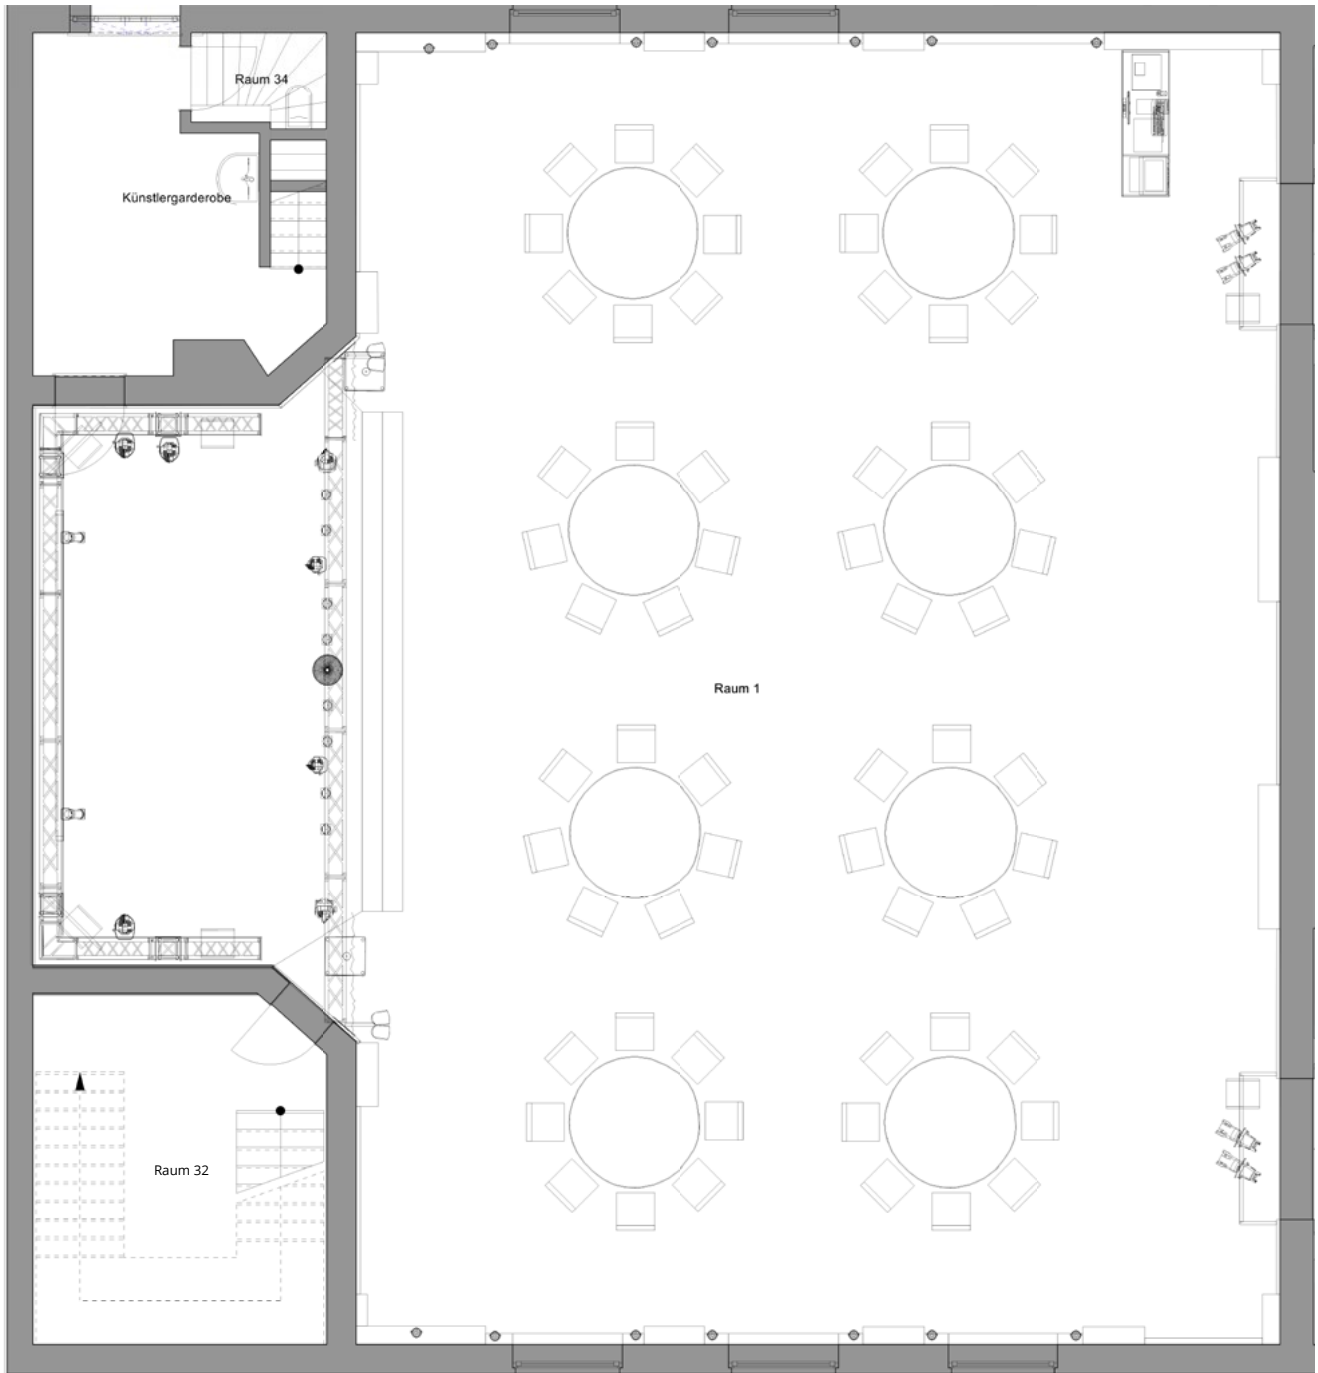

BANQUET SAMPLE SEATING

BANQUET | 40 PAX

Individual variants are possible.

BANQUET | 50 PAX

Individual variants are possible.

BANQUET | 60 PAX

Individual variants are possible.

BANQUET | 70 PAX

Individual variants are possible.

BANQUET | 80 PAX

Individual variants are possible.

BANQUET | 90 PAX

Individual variants are possible.

BANQUET | 100 PAX

Individual variants are possible.

BANQUET | 110 PAX

Individual variants are possible.

BANQUET | 120 PAX

Individual variants are possible.

BANQUET | 130 PAX

Individual variants are possible.

BANQUET | 140 PAX

Individual variants are possible.

BANQUET | 150 PAX