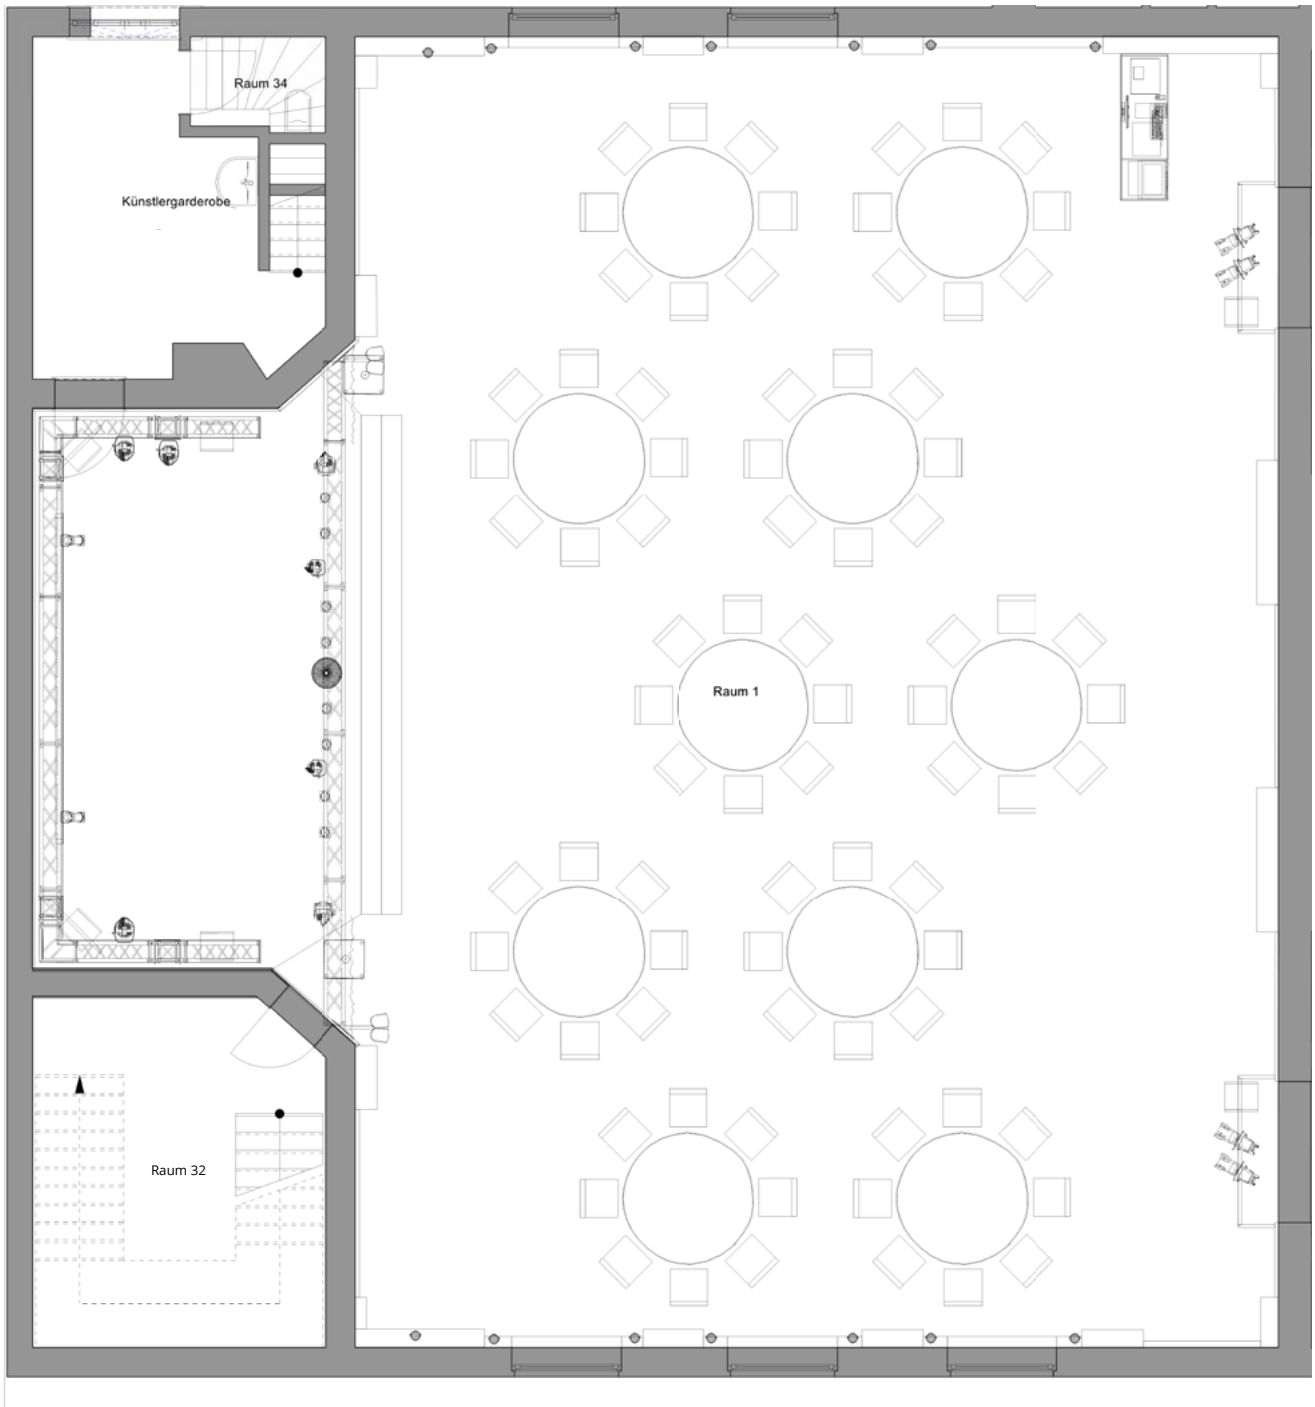

BANQUET SAMPLE SEATING

BANQUET | 40 PAX

Individual variants are possible.

BANQUET | 50 PAX

Individual variants are possible.

BANQUET | 60 PAX

Individual variants are possible.

BANQUET | 70 PAX

Individual variants are possible.

BANQUET | 80 PAX

Individual variants are possible.

BANQUET | 90 PAX

Individual variants are possible.

BANQUET | 100 PAX

Individual variants are possible.

BANQUET | 110 PAX

Individual variants are possible.

BANQUET | 120 PAX

Individual variants are possible.

BANQUET | 130 PAX

Individual variants are possible.

BANQUET | 140 PAX

Individual variants are possible.

BANQUET | 150 PAX