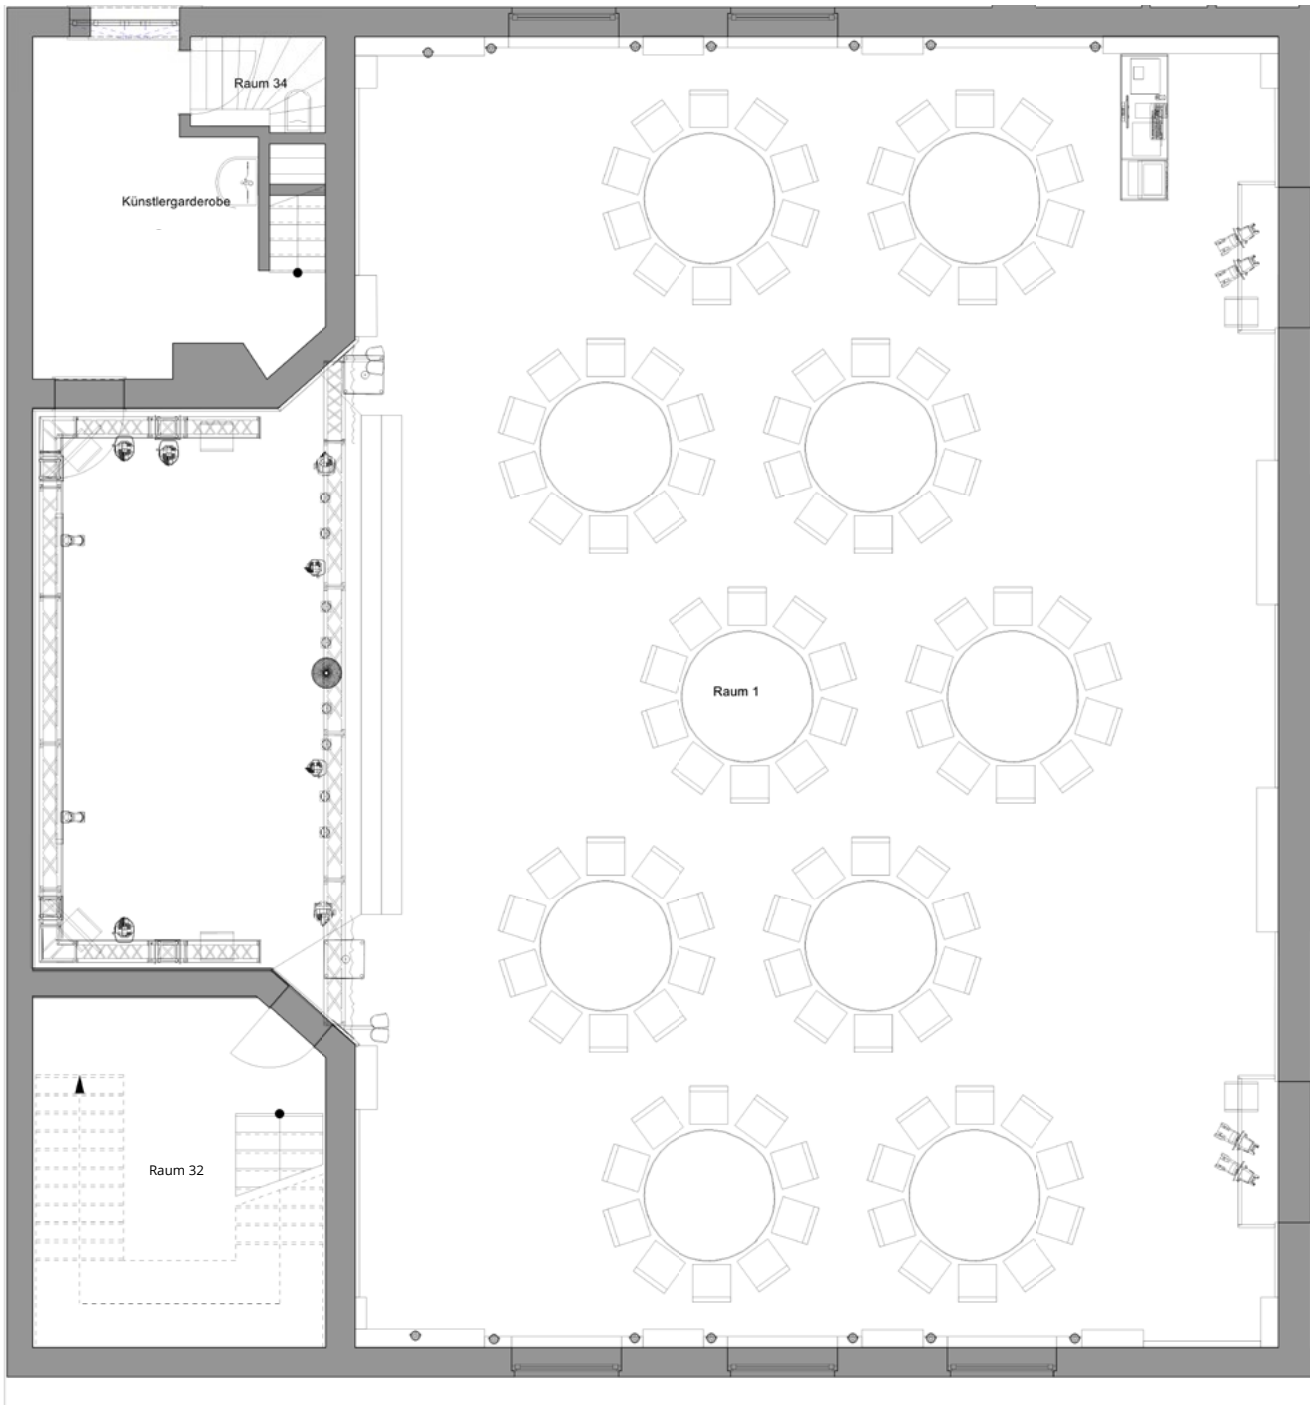

BANQUET SAMPLE SEATING

BANQUET | 40 PAX

Individual variants are possible.

BANQUET | 50 PAX

Individual variants are possible.

BANQUET | 60 PAX

Individual variants are possible.

BANQUET | 70 PAX

Individual variants are possible.

BANQUET | 80 PAX

Individual variants are possible.

BANQUET | 90 PAX

Individual variants are possible.

BANQUET | 100 PAX

Individual variants are possible.

BANQUET | 110 PAX

Individual variants are possible.

BANQUET | 120 PAX

Individual variants are possible.

BANQUET | 130 PAX

Individual variants are possible.

BANQUET | 140 PAX

Individual variants are possible.

BANQUET | 150 PAX