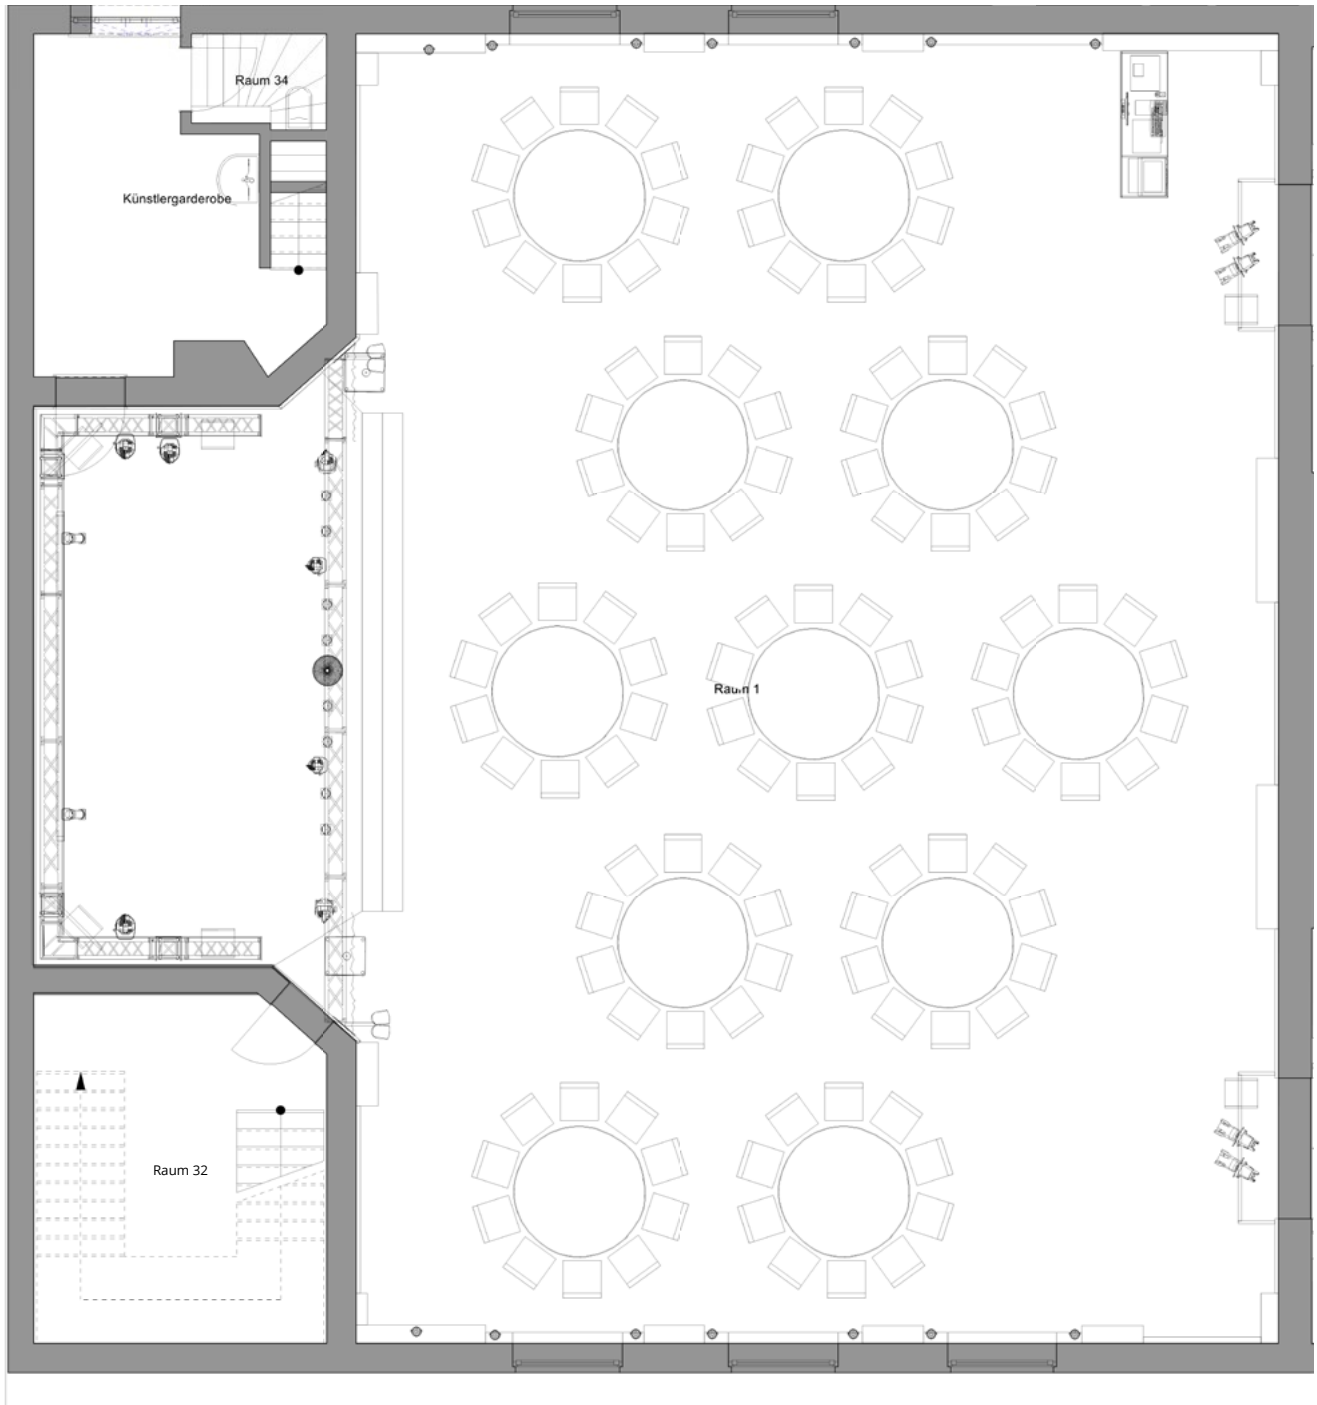

BANQUET SAMPLE SEATING

BANQUET | 40 PAX

Individual variants are possible.

BANQUET | 50 PAX

Individual variants are possible.

BANQUET | 60 PAX

Individual variants are possible.

BANQUET | 70 PAX

Individual variants are possible.

BANQUET | 80 PAX

Individual variants are possible.

BANQUET | 90 PAX

Individual variants are possible.

BANQUET | 100 PAX

Individual variants are possible.

BANQUET | 110 PAX

Individual variants are possible.

BANQUET | 120 PAX

Individual variants are possible.

BANQUET | 130 PAX

Individual variants are possible.

BANQUET | 140 PAX

Individual variants are possible.

BANQUET | 150 PAX