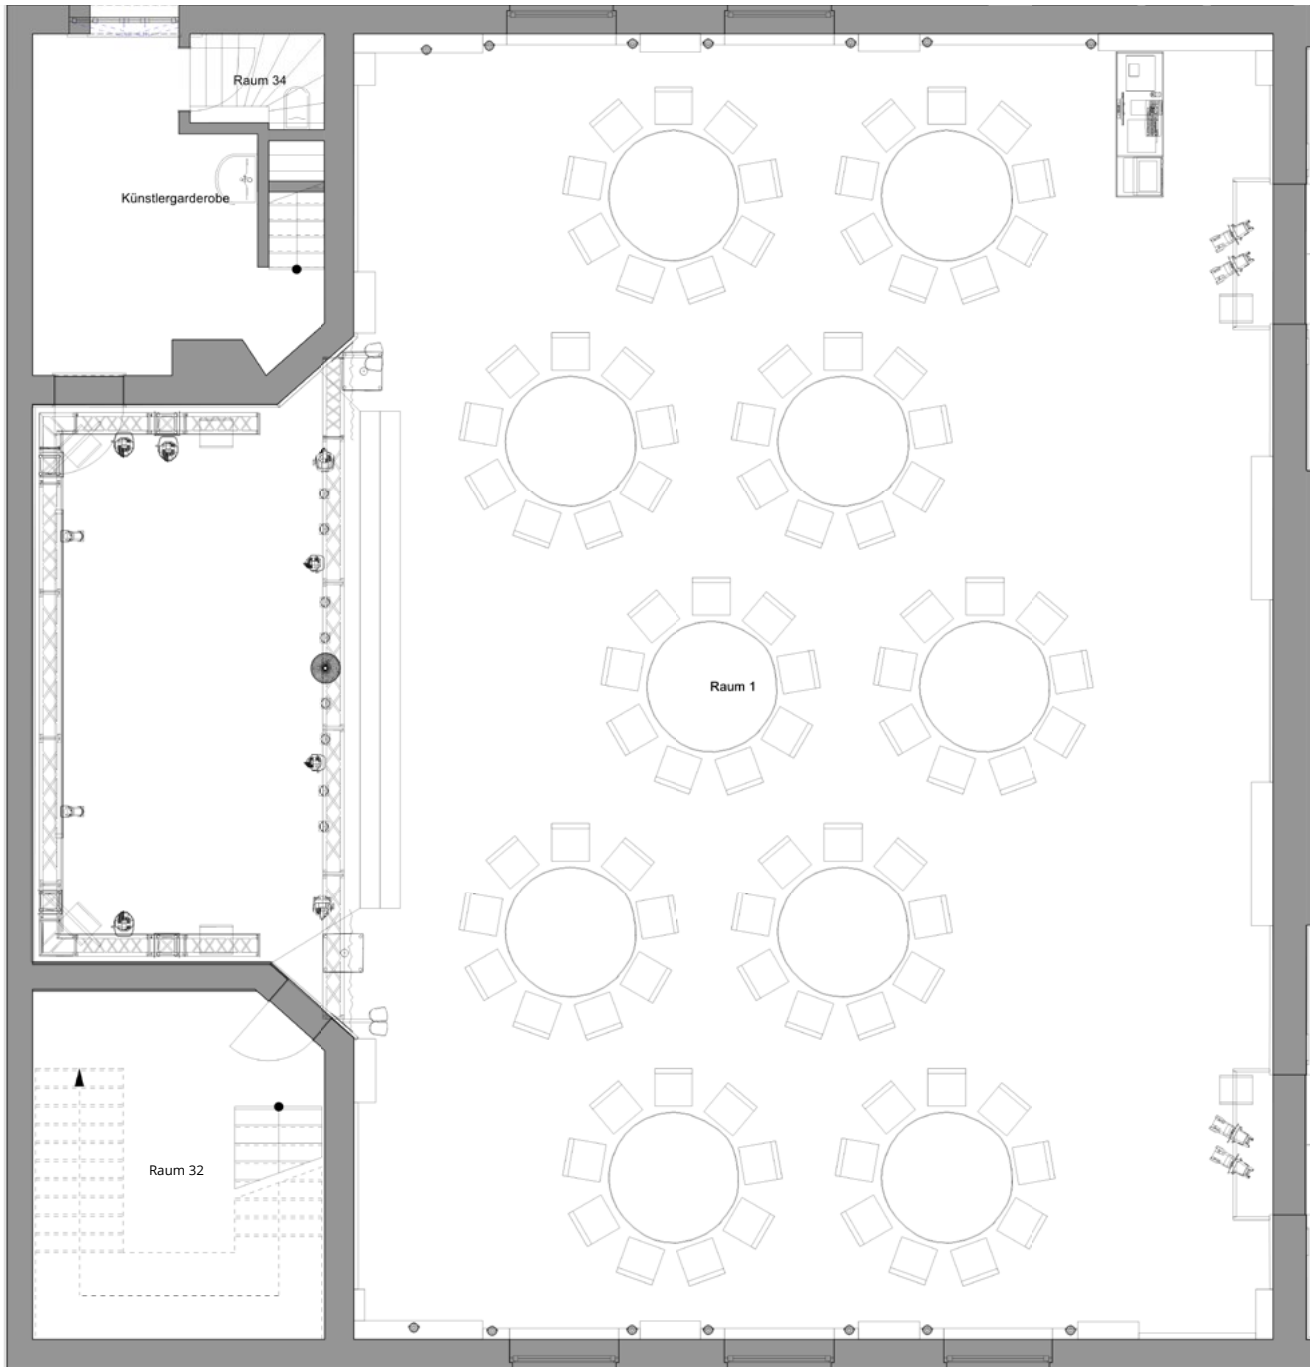

BANQUET SAMPLE SEATING

BANQUET | 40 PAX

Individual variants are possible.

BANQUET | 50 PAX

Individual variants are possible.

BANQUET | 60 PAX

Individual variants are possible.

BANQUET | 70 PAX

Individual variants are possible.

BANQUET | 80 PAX

Individual variants are possible.

BANQUET | 90 PAX

Individual variants are possible.

BANQUET | 100 PAX

Individual variants are possible.

BANQUET | 110 PAX

Individual variants are possible.

BANQUET | 120 PAX

Individual variants are possible.

BANQUET | 130 PAX

Individual variants are possible.

BANQUET | 140 PAX

Individual variants are possible.

BANQUET | 150 PAX