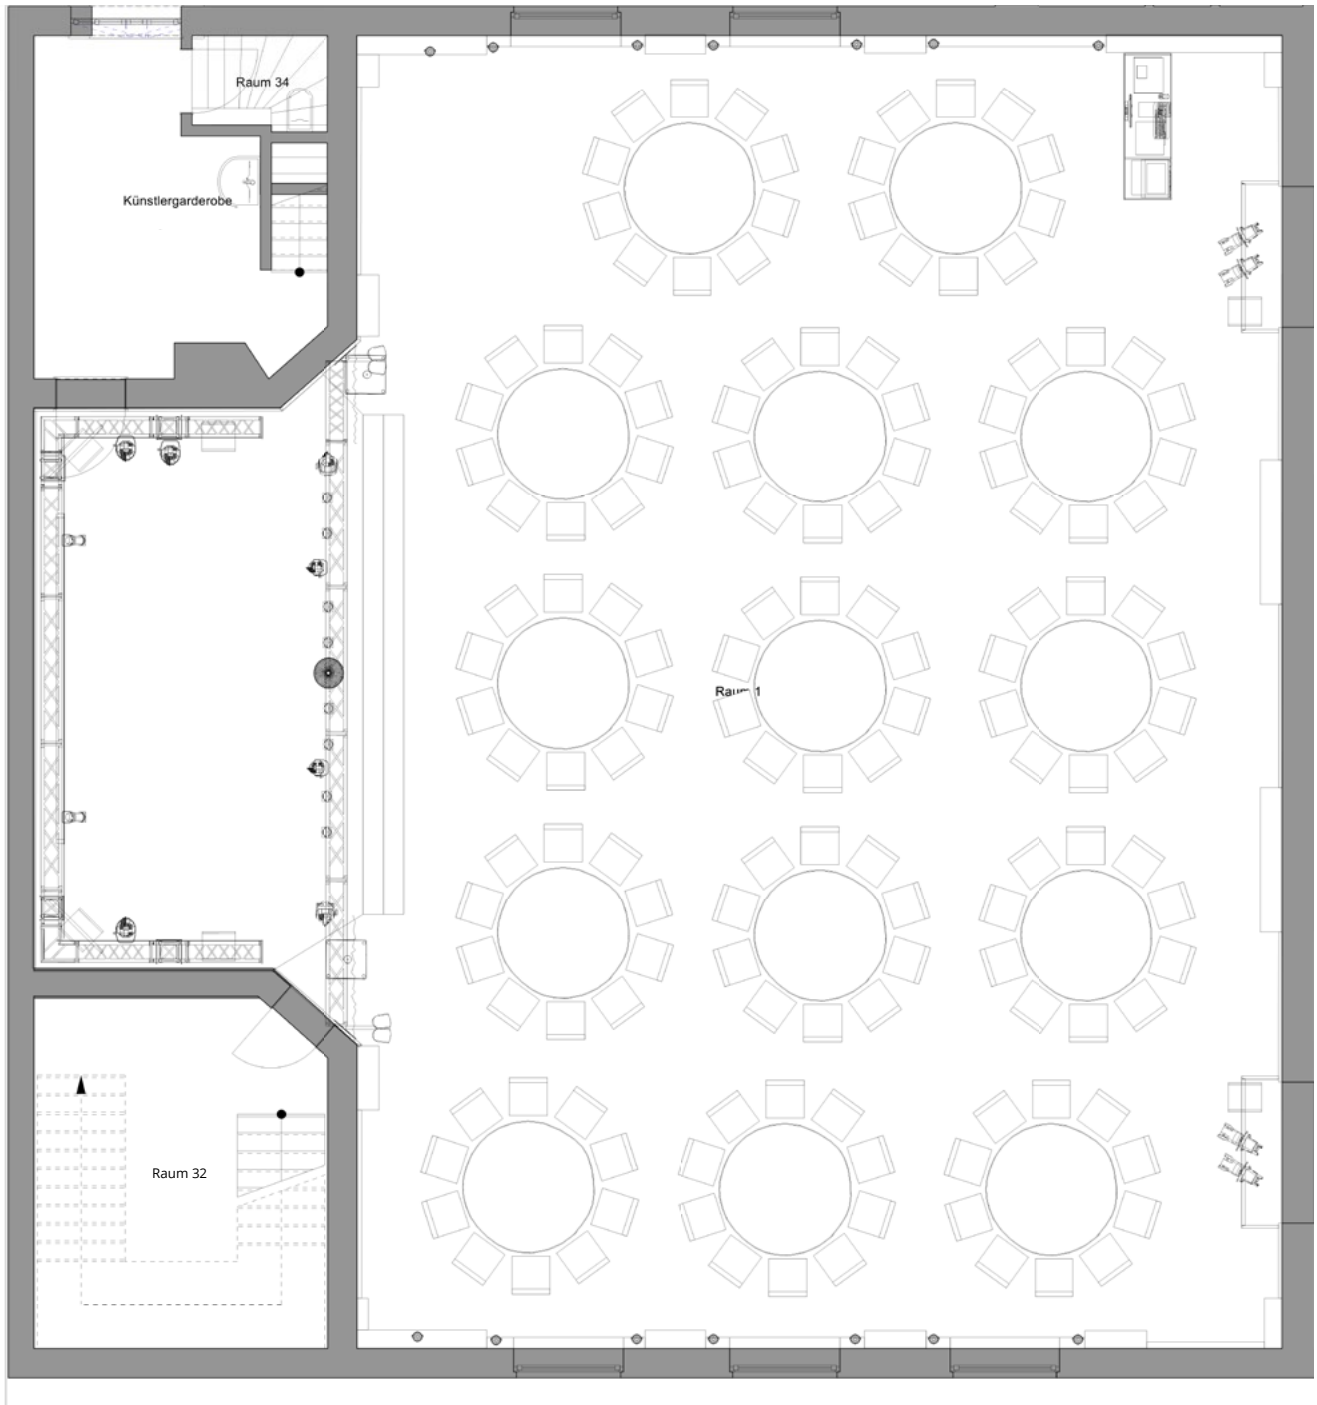

BANQUET SAMPLE SEATING

BANQUET | 40 PAX

Individual variants are possible.

BANQUET | 50 PAX

Individual variants are possible.

BANQUET | 60 PAX

Individual variants are possible.

BANQUET | 70 PAX

Individual variants are possible.

BANQUET | 80 PAX

Individual variants are possible.

BANQUET | 90 PAX

Individual variants are possible.

BANQUET | 100 PAX

Individual variants are possible.

BANQUET | 110 PAX

Individual variants are possible.

BANQUET | 120 PAX

Individual variants are possible.

BANQUET | 130 PAX

Individual variants are possible.

BANQUET | 140 PAX

Individual variants are possible.

BANQUET | 150 PAX