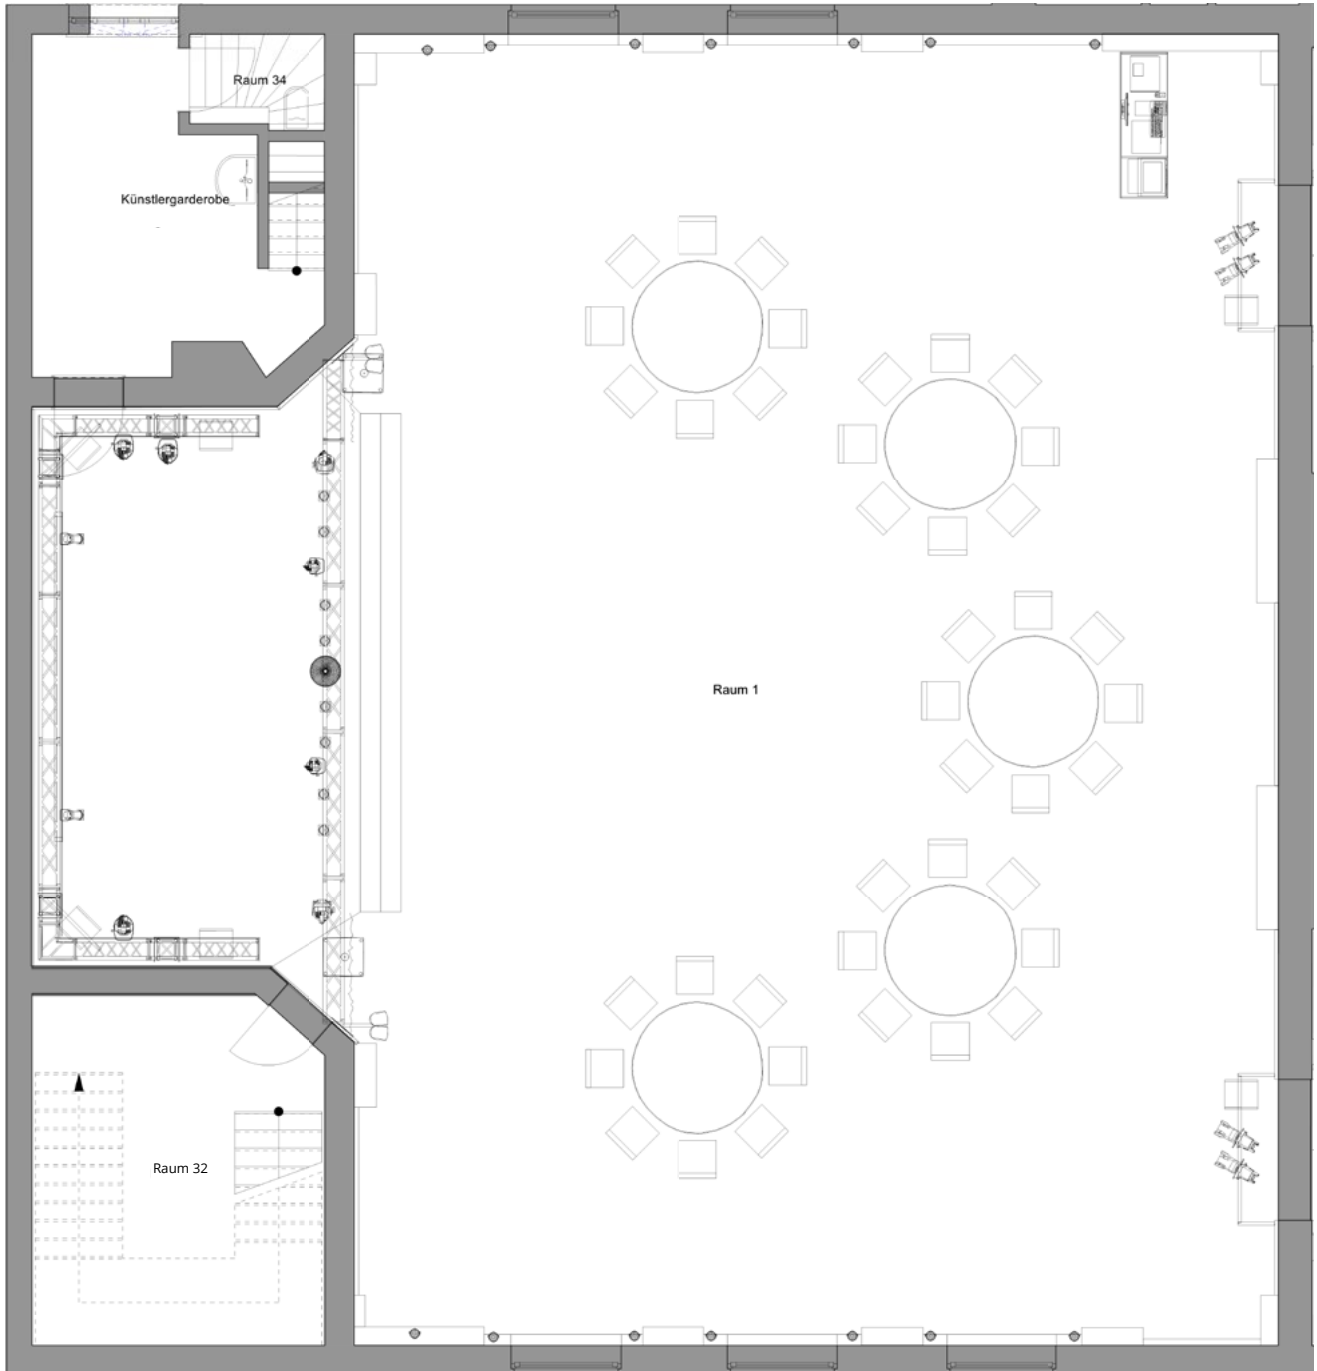

BANQUET SAMPLE SEATING

BANQUET | 40 PAX

Individual variants are possible.

BANQUET | 50 PAX

Individual variants are possible.

BANQUET | 60 PAX

Individual variants are possible.

BANQUET | 70 PAX

Individual variants are possible.

BANQUET | 80 PAX

Individual variants are possible.

BANQUET | 90 PAX

Individual variants are possible.

BANQUET | 100 PAX

Individual variants are possible.

BANQUET | 110 PAX

Individual variants are possible.

BANQUET | 120 PAX

Individual variants are possible.

BANQUET | 130 PAX

Individual variants are possible.

BANQUET | 140 PAX

Individual variants are possible.

BANQUET | 150 PAX