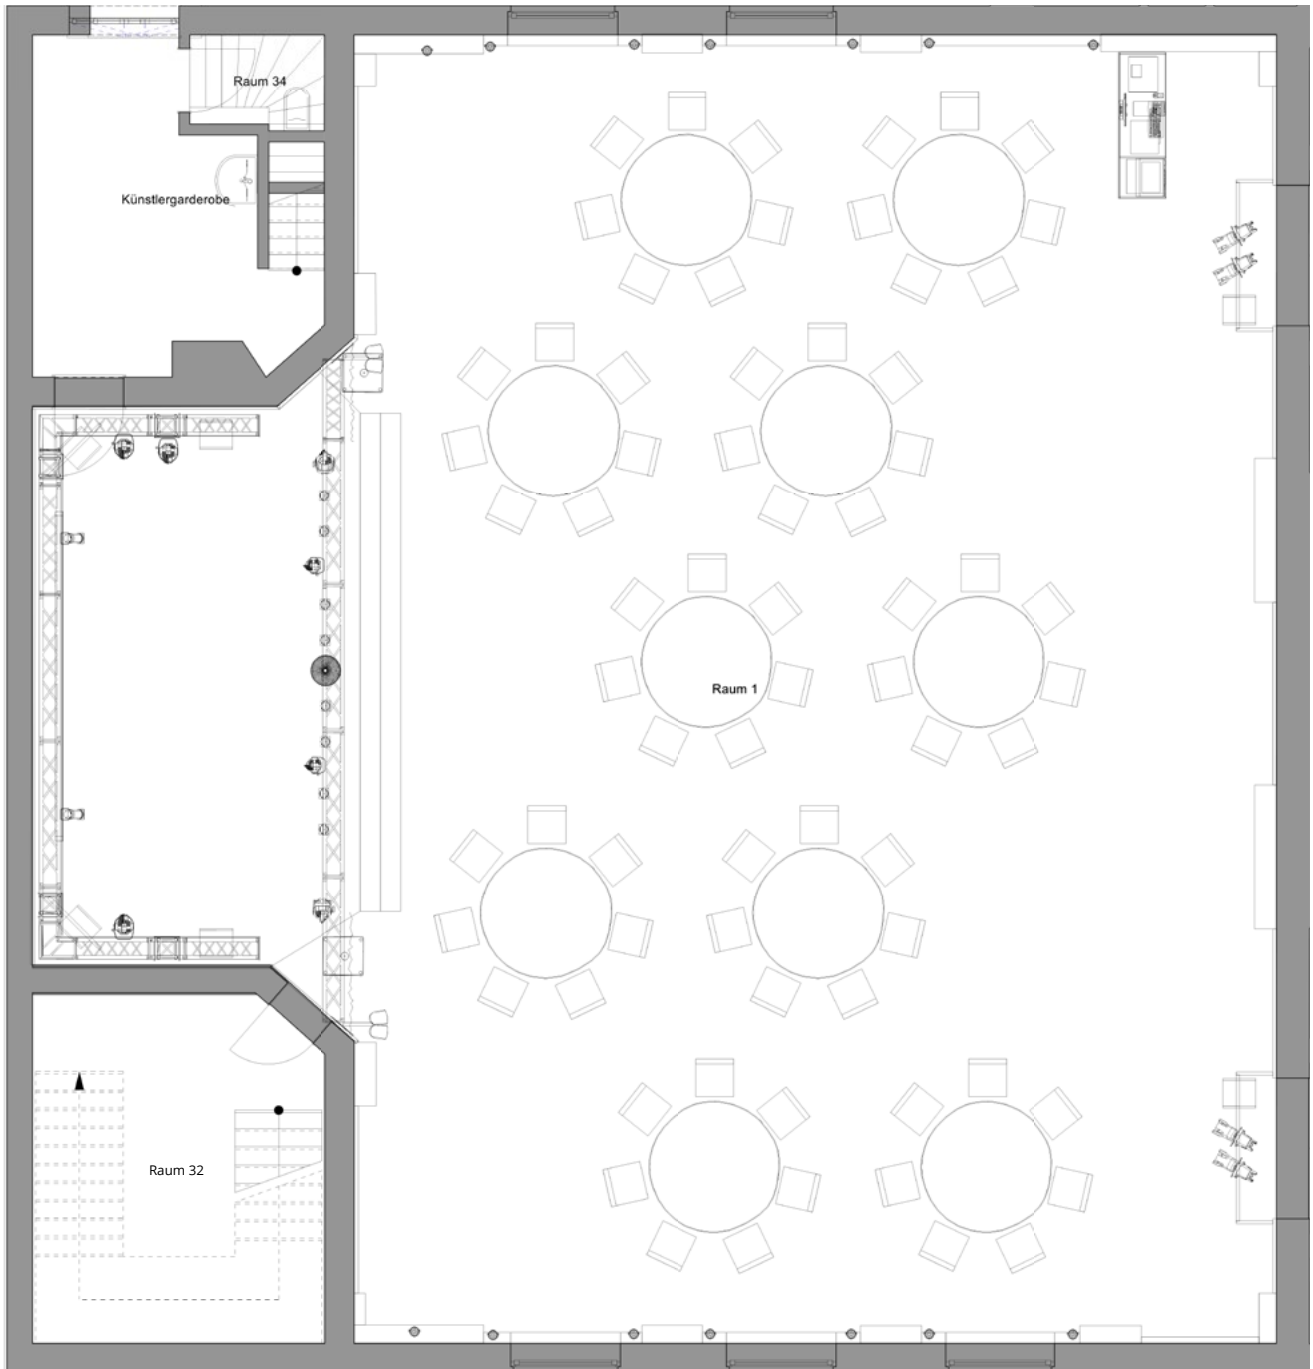

BANQUET SAMPLE SEATING

BANQUET | 40 PAX

Individual variants are possible.

BANQUET | 50 PAX

Individual variants are possible.

BANQUET | 60 PAX

Individual variants are possible.

BANQUET | 70 PAX

Individual variants are possible.

BANQUET | 80 PAX

Individual variants are possible.

BANQUET | 90 PAX

Individual variants are possible.

BANQUET | 100 PAX

Individual variants are possible.

BANQUET | 110 PAX

Individual variants are possible.

BANQUET | 120 PAX

Individual variants are possible.

BANQUET | 130 PAX

Individual variants are possible.

BANQUET | 140 PAX

Individual variants are possible.

BANQUET | 150 PAX