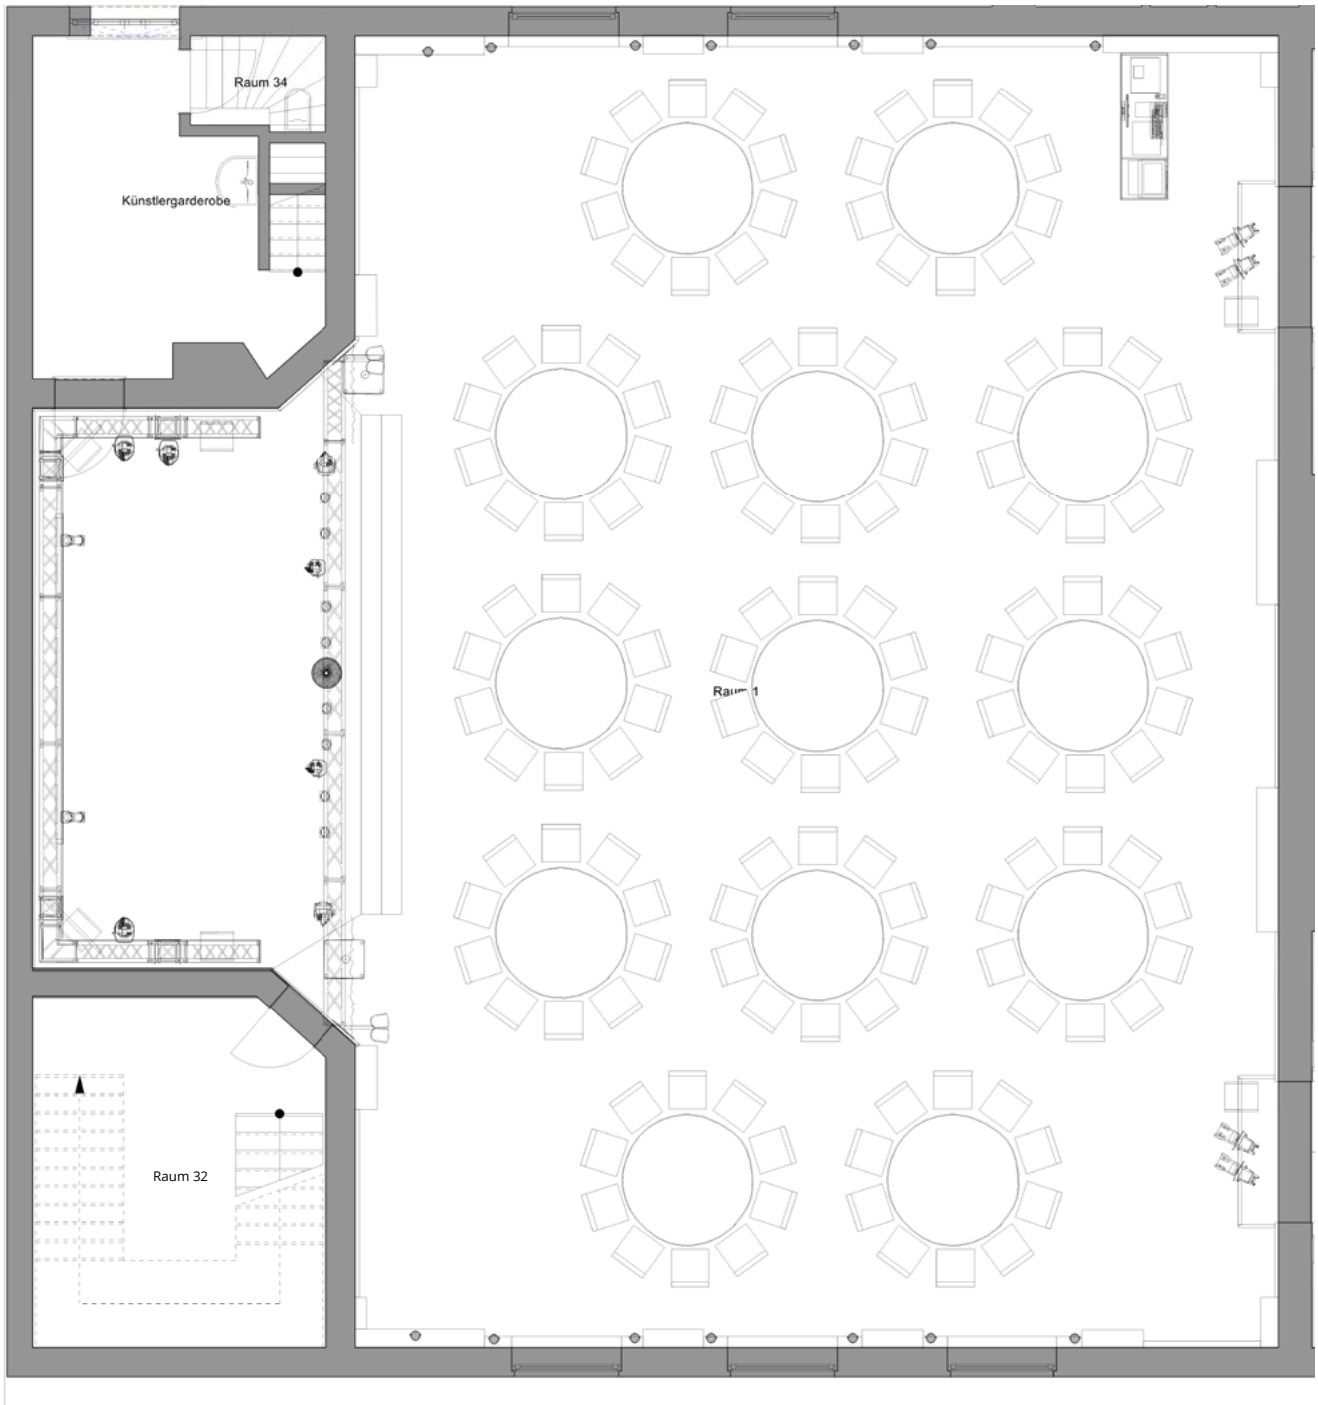

BANQUET SAMPLE SEATING

BANQUET | 40 PAX

Individual variants are possible.

BANQUET | 50 PAX

Individual variants are possible.

BANQUET | 60 PAX

Individual variants are possible.

BANQUET | 70 PAX

Individual variants are possible.

BANQUET | 80 PAX

Individual variants are possible.

BANQUET | 90 PAX

Individual variants are possible.

BANQUET | 100 PAX

Individual variants are possible.

BANQUET | 110 PAX

Individual variants are possible.

BANQUET | 120 PAX

Individual variants are possible.

BANQUET | 130 PAX

Individual variants are possible.

BANQUET | 140 PAX

Individual variants are possible.

BANQUET | 150 PAX